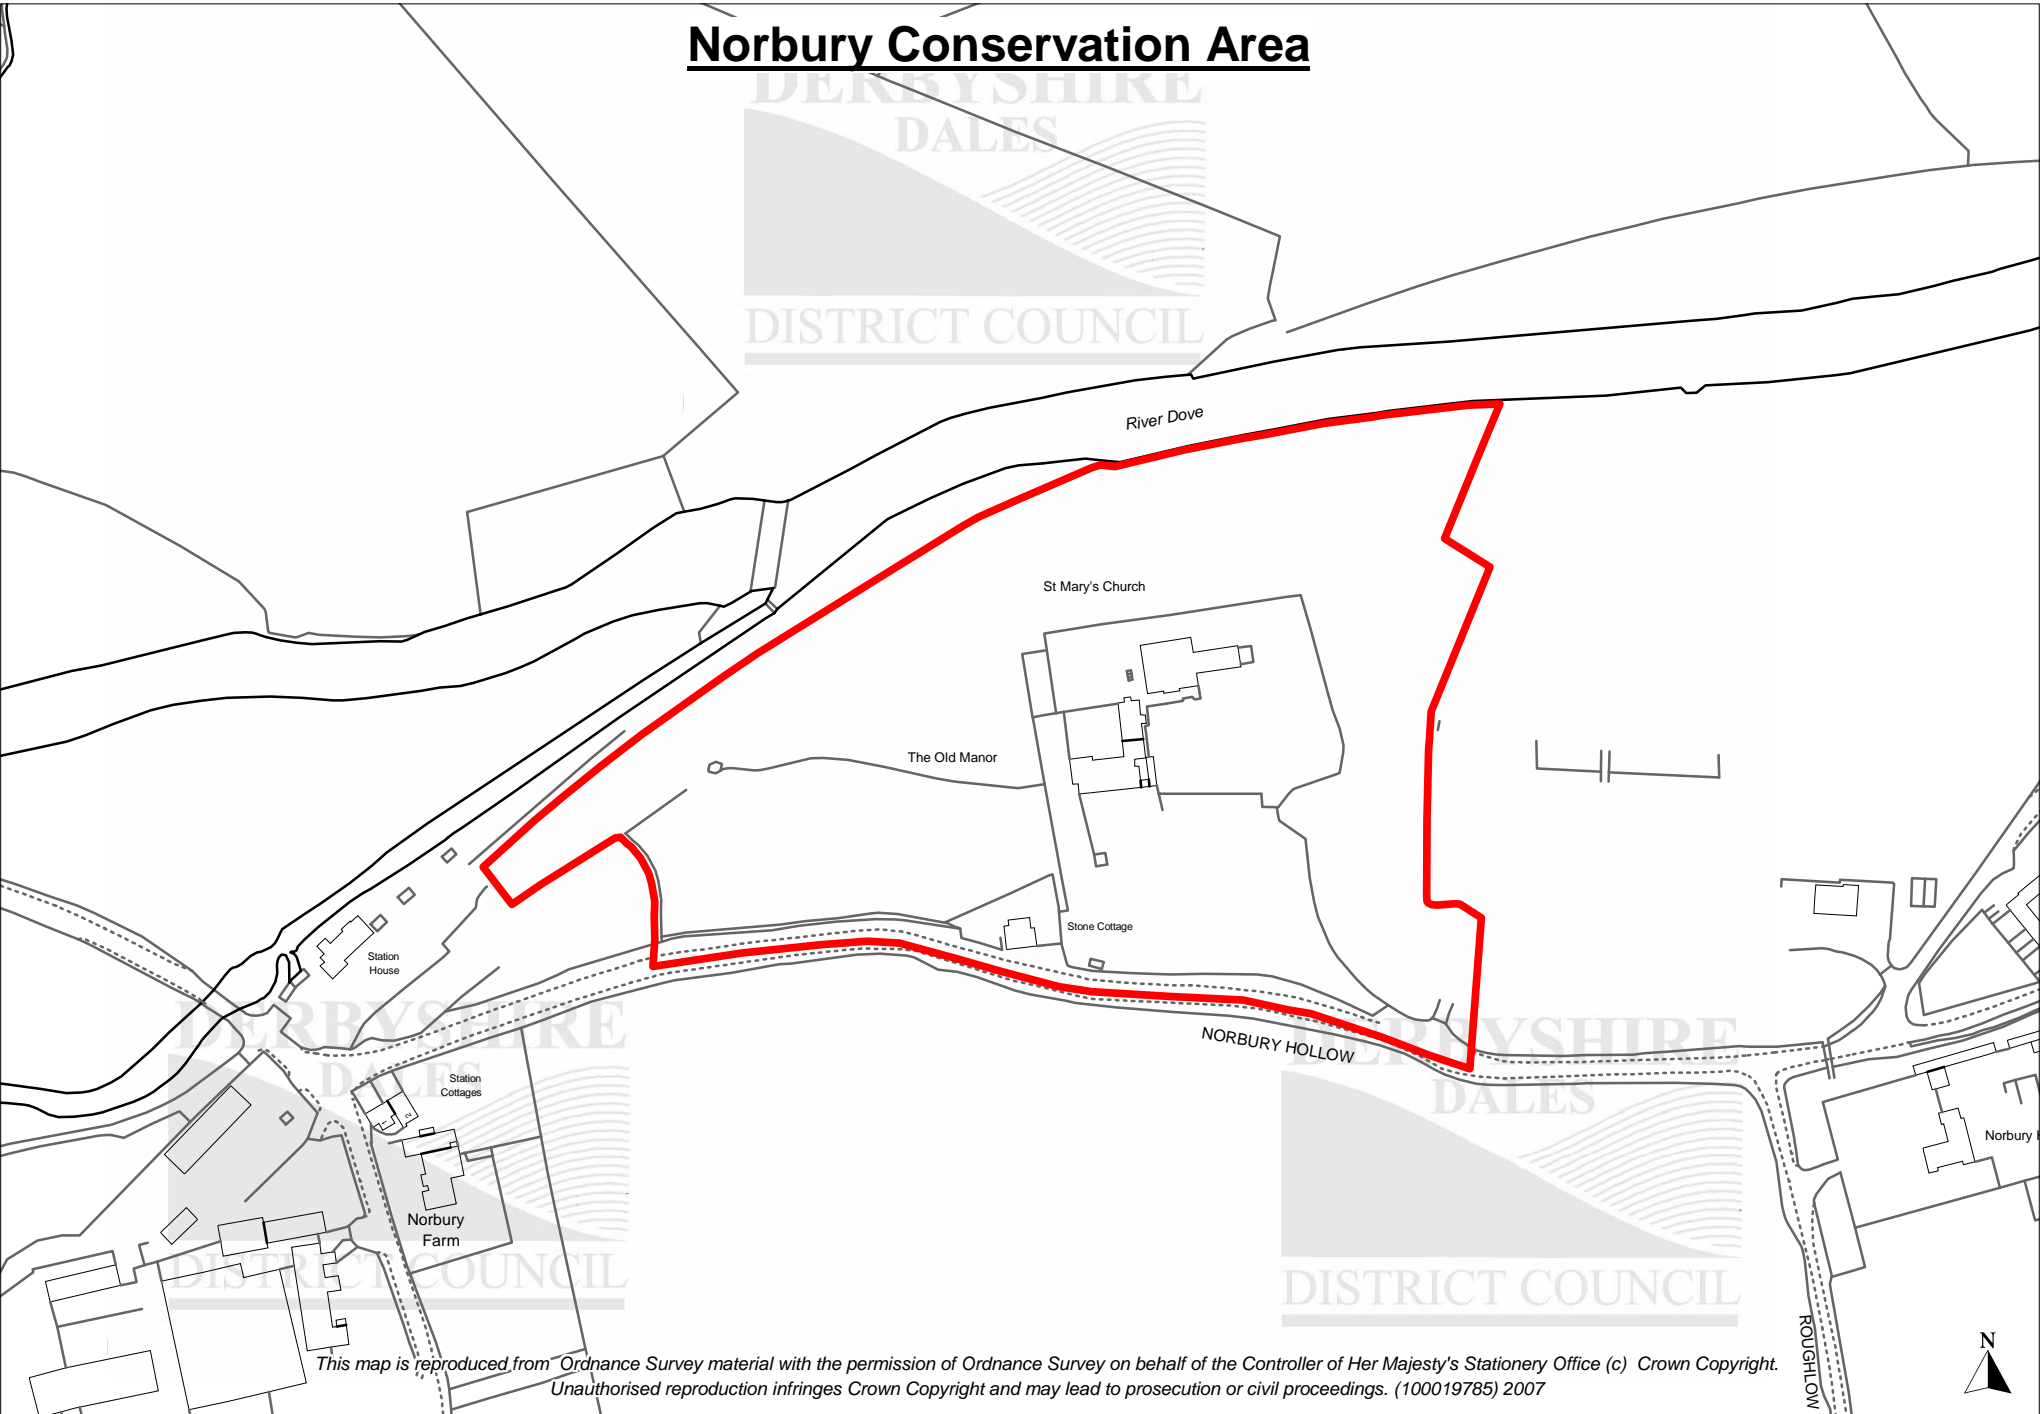

# Norbury Conservation Area

*This map is reproduced from Ordnance Survey material with the permission of Ordnance Survey on behalf of the Controller of Her Majesty's Stationery Office (c) Crown Copyright. Unauthorised reproduction infringes Crown Copyright and may lead to prosecution or civil proceedings. (100019785) 2007*

ROUGHLOW