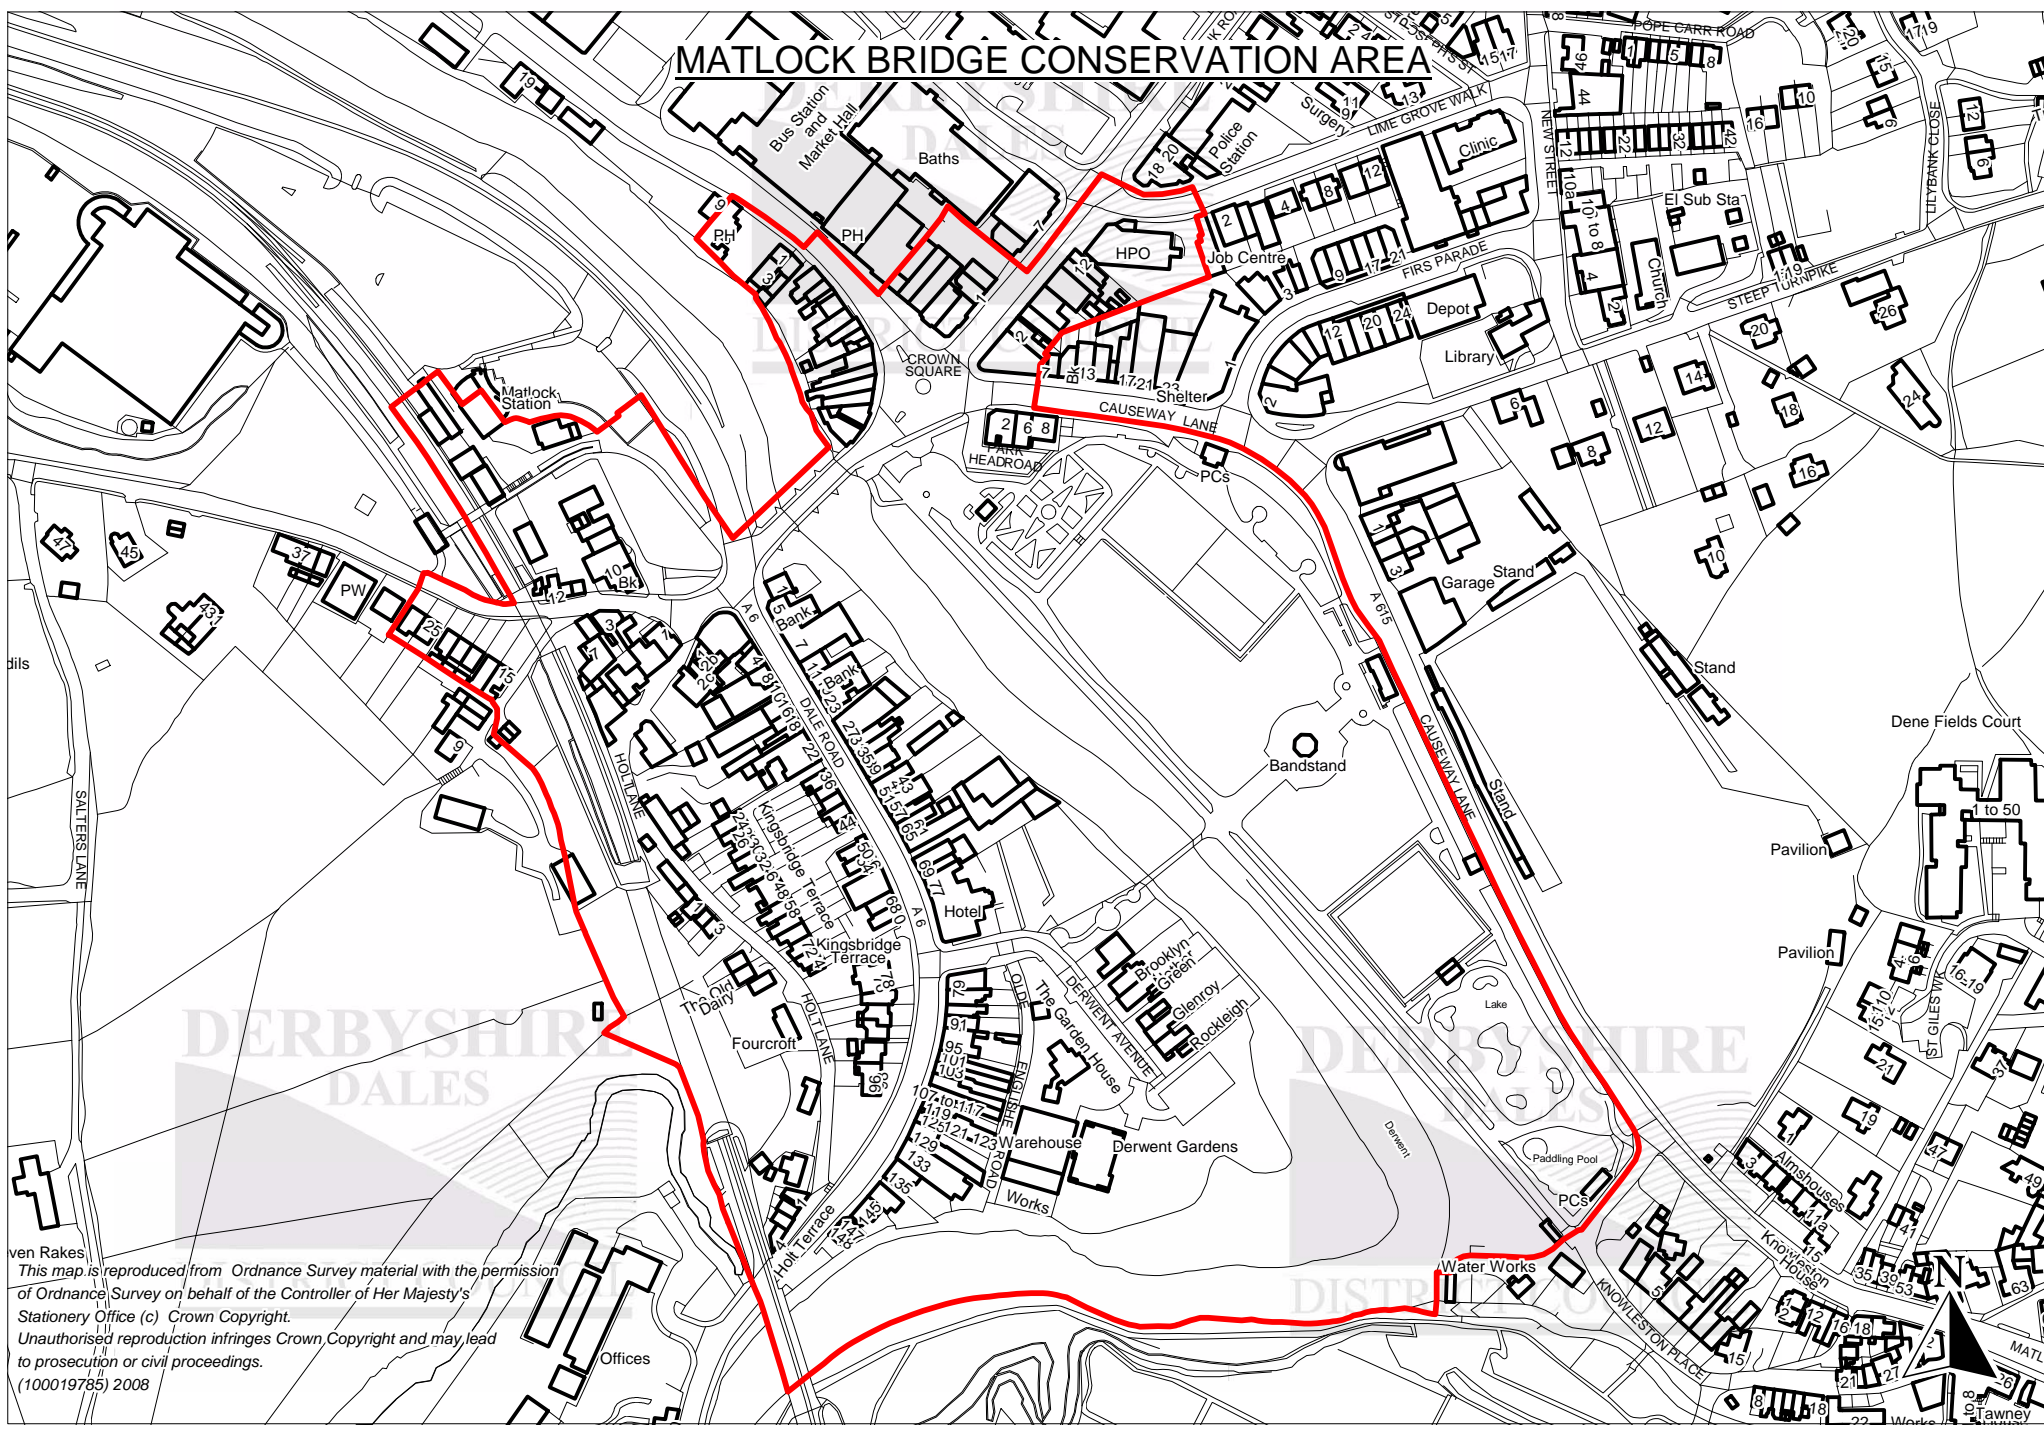

# MATLOCK BRIDGE CONSERVATION AREA

ven Rakes  
This map is reproduced from Ordnance Survey material with the permission of Ordnance Survey on behalf of the Controller of Her Majesty's Stationery Office (c) Crown Copyright.  
Unauthorised reproduction infringes Crown Copyright and may lead to prosecution or civil proceedings.  
(100019785) 2008