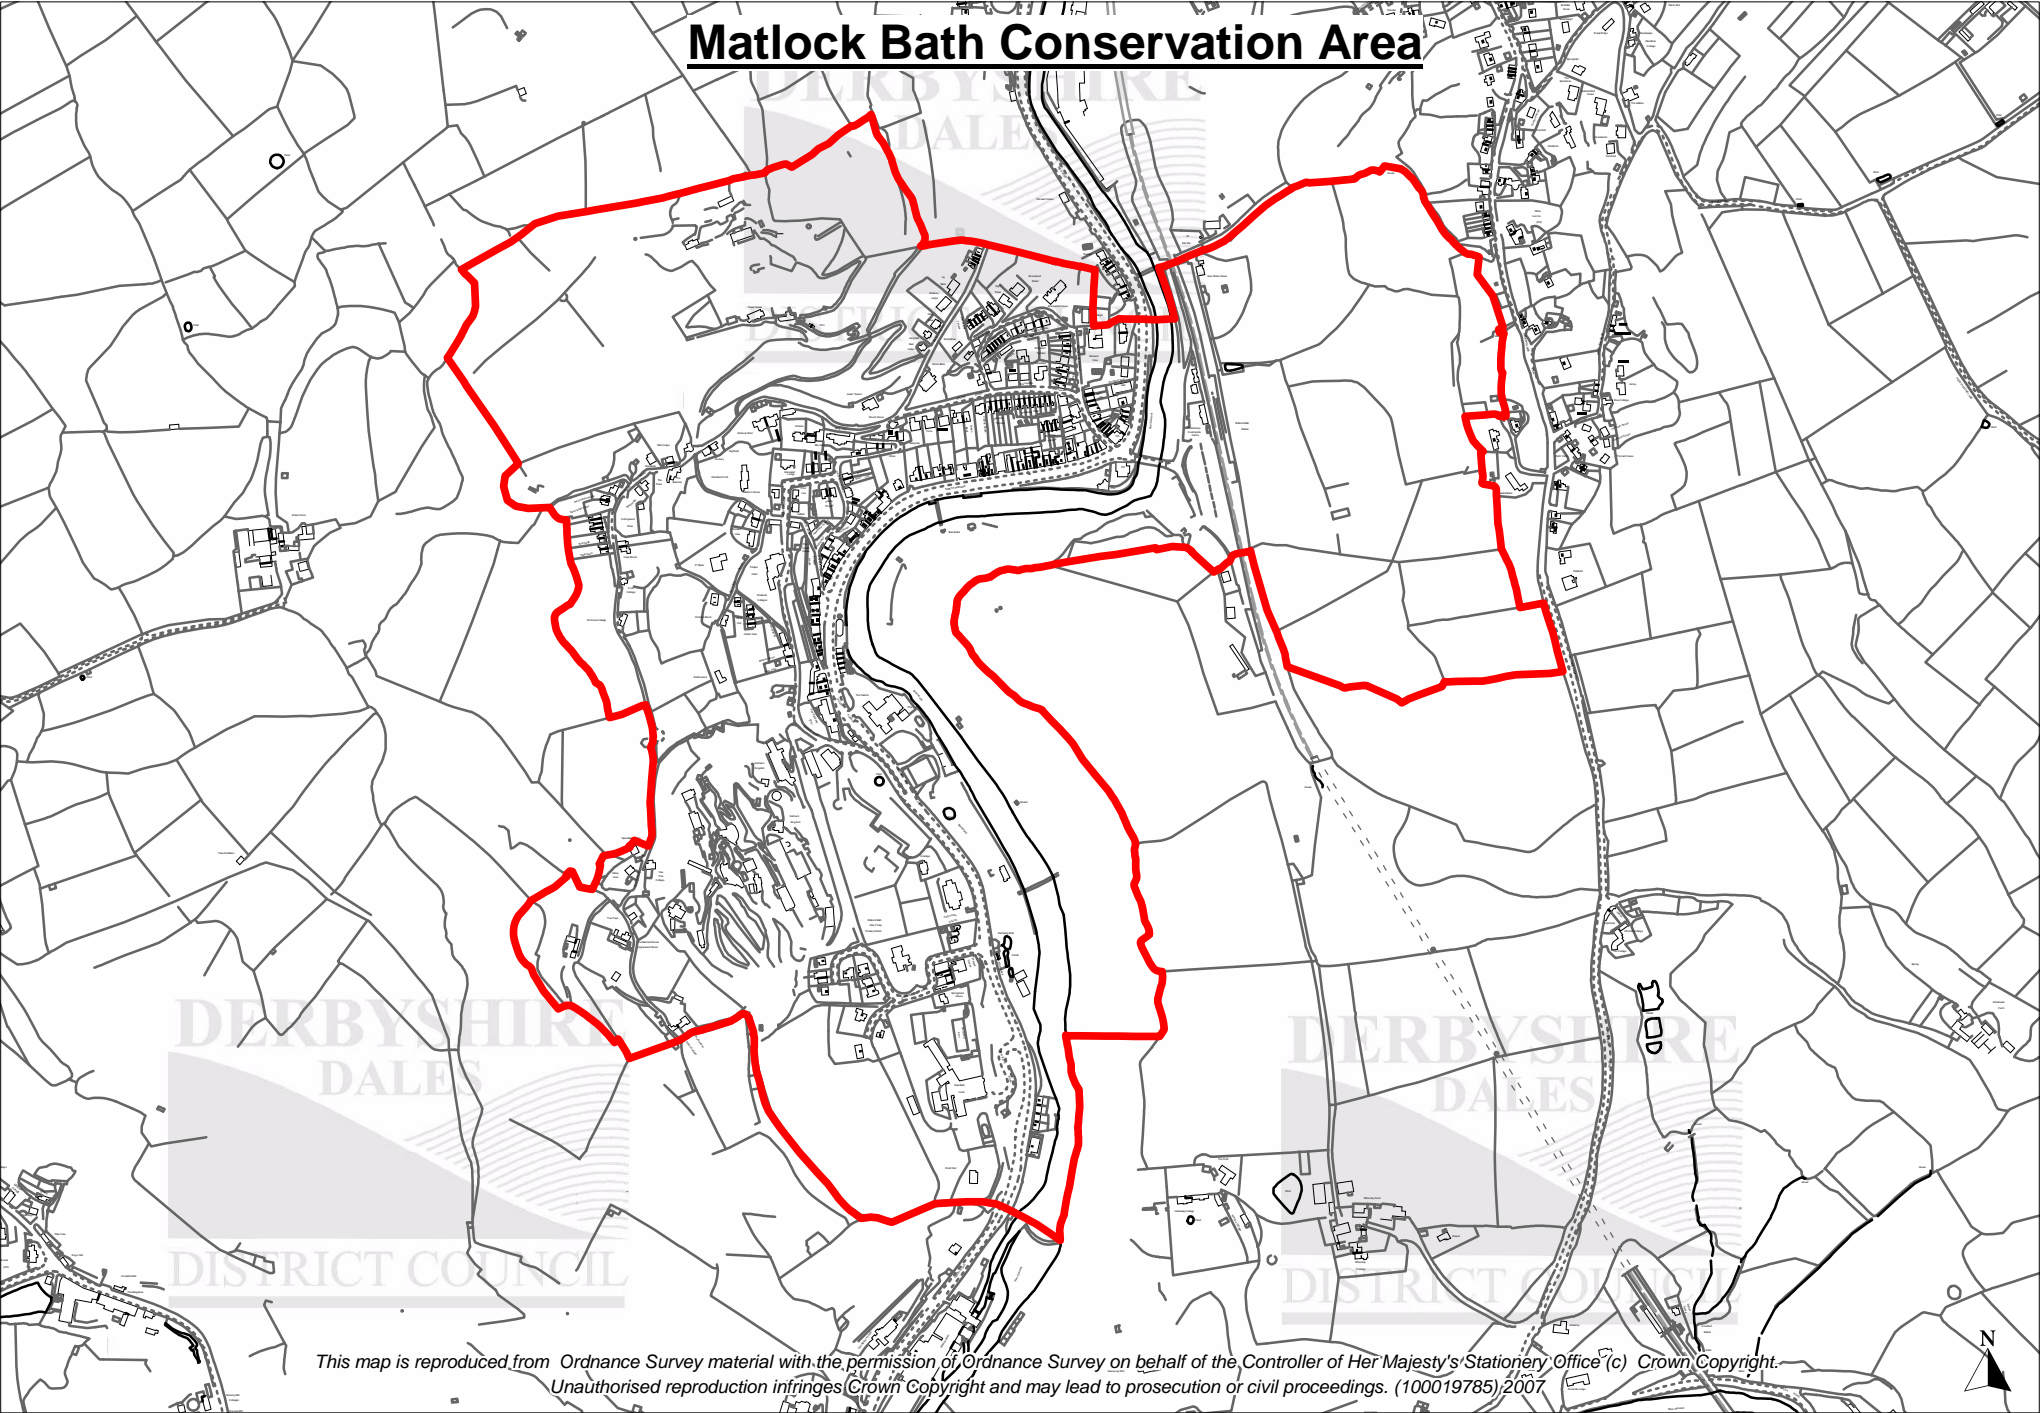

Matlock Bath Conservation Area

This map is reproduced from Ordnance Survey material with the permission of Ordnance Survey on behalf of the Controller of Her Majesty's Stationery Office (c) Crown Copyright. Unauthorised reproduction infringes Crown Copyright and may lead to prosecution or civil proceedings. (100019785)2007