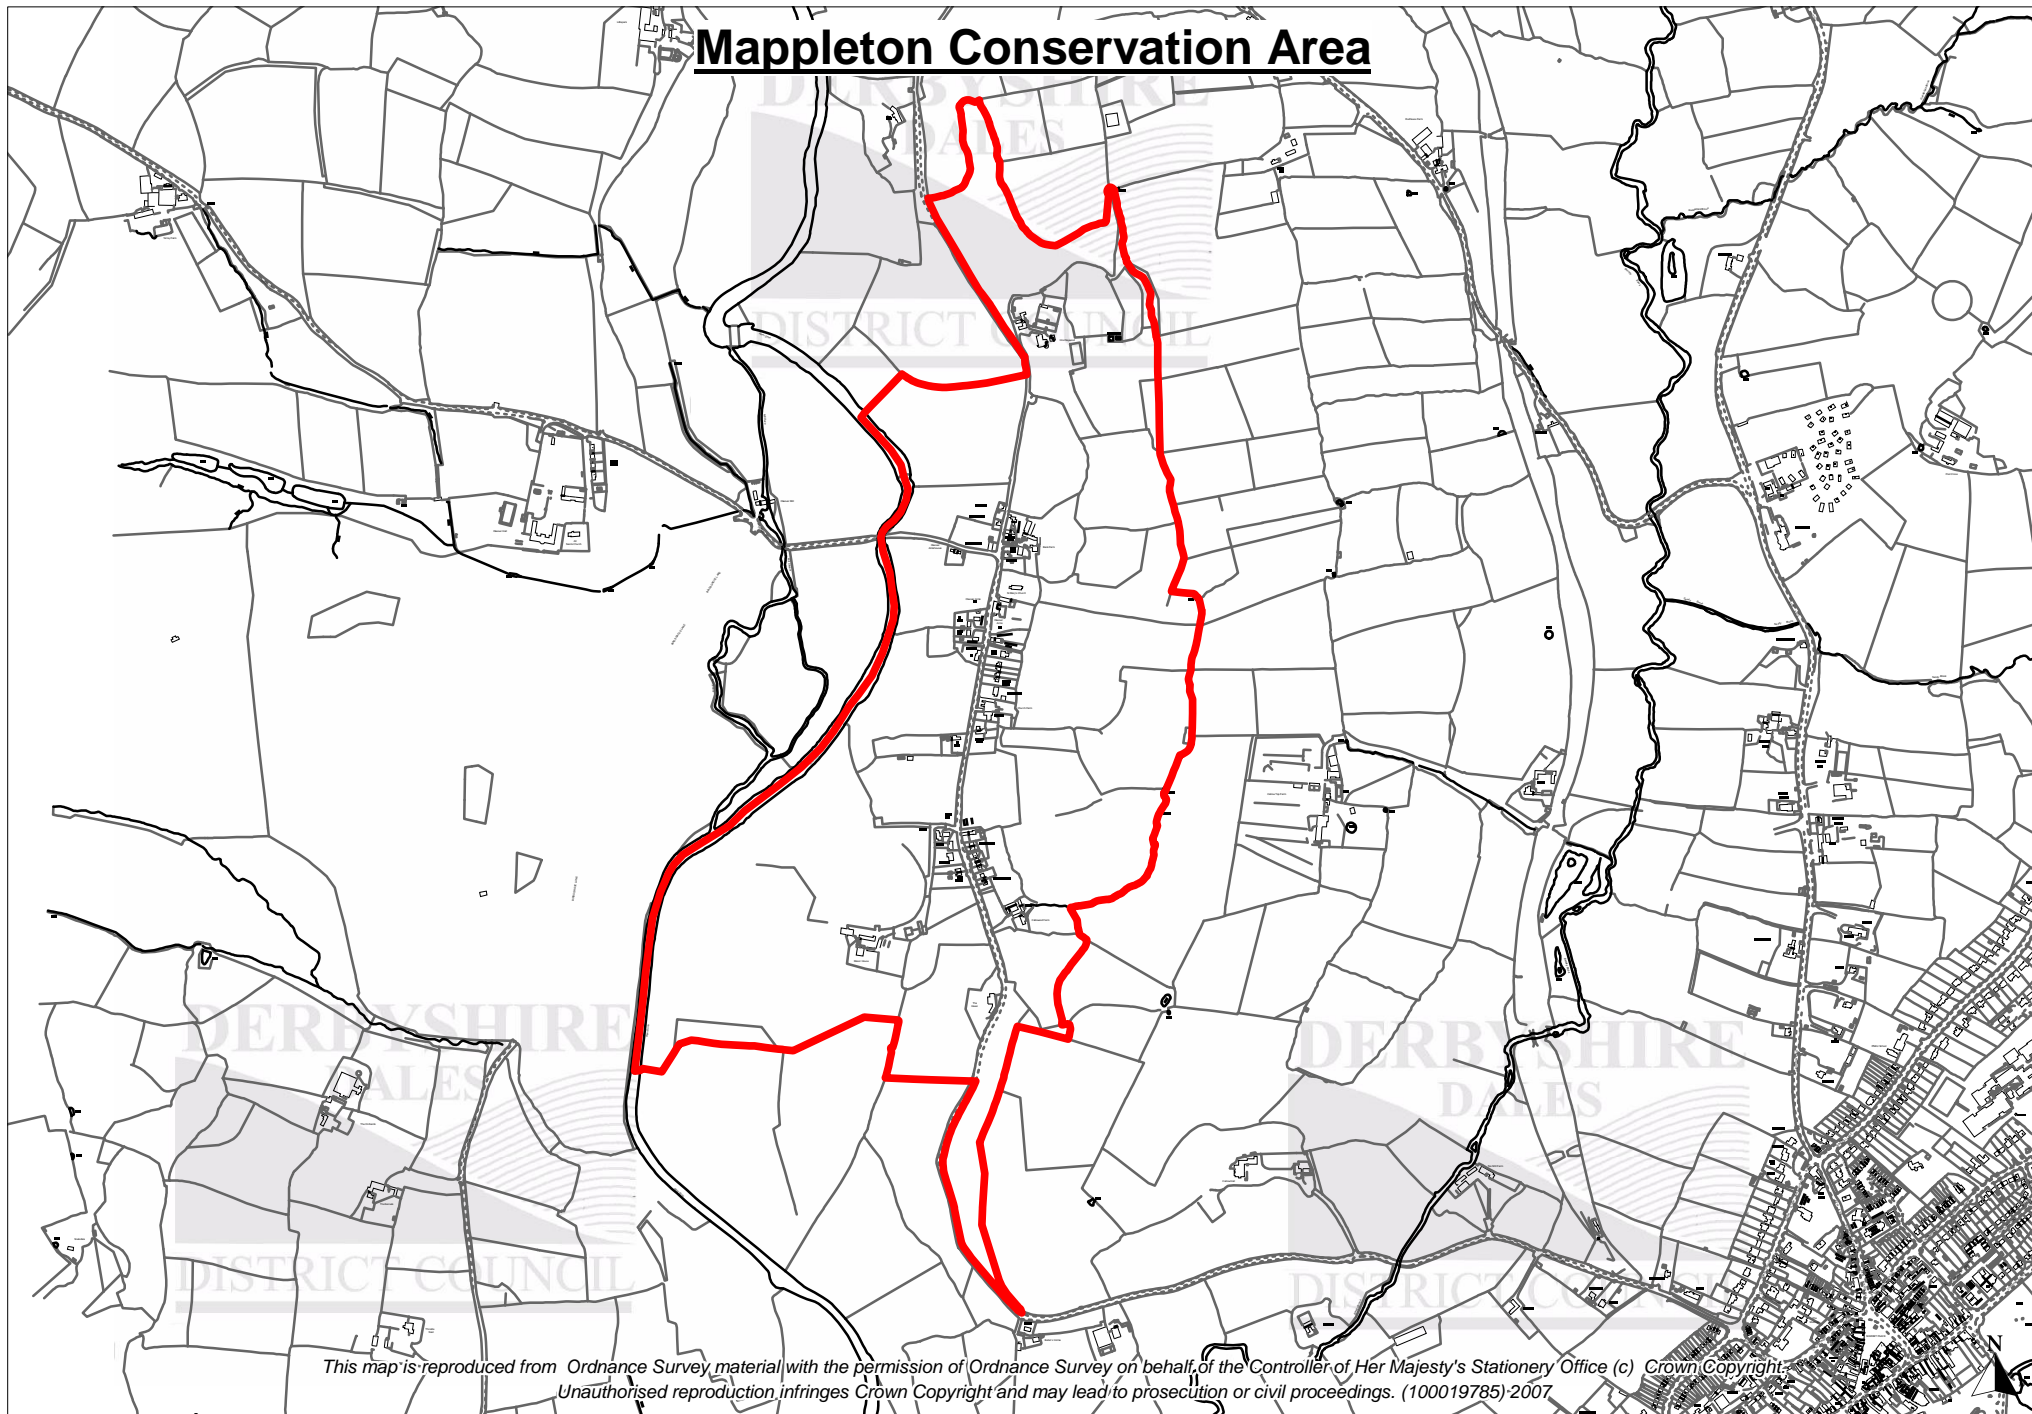

Mappleton Conservation Area

This map is reproduced from Ordnance Survey material with the permission of Ordnance Survey on behalf of the Controller of Her Majesty's Stationery Office (c) Crown Copyright.
Unauthorised reproduction infringes Crown Copyright and may lead to prosecution or civil proceedings. (100019785) 2007