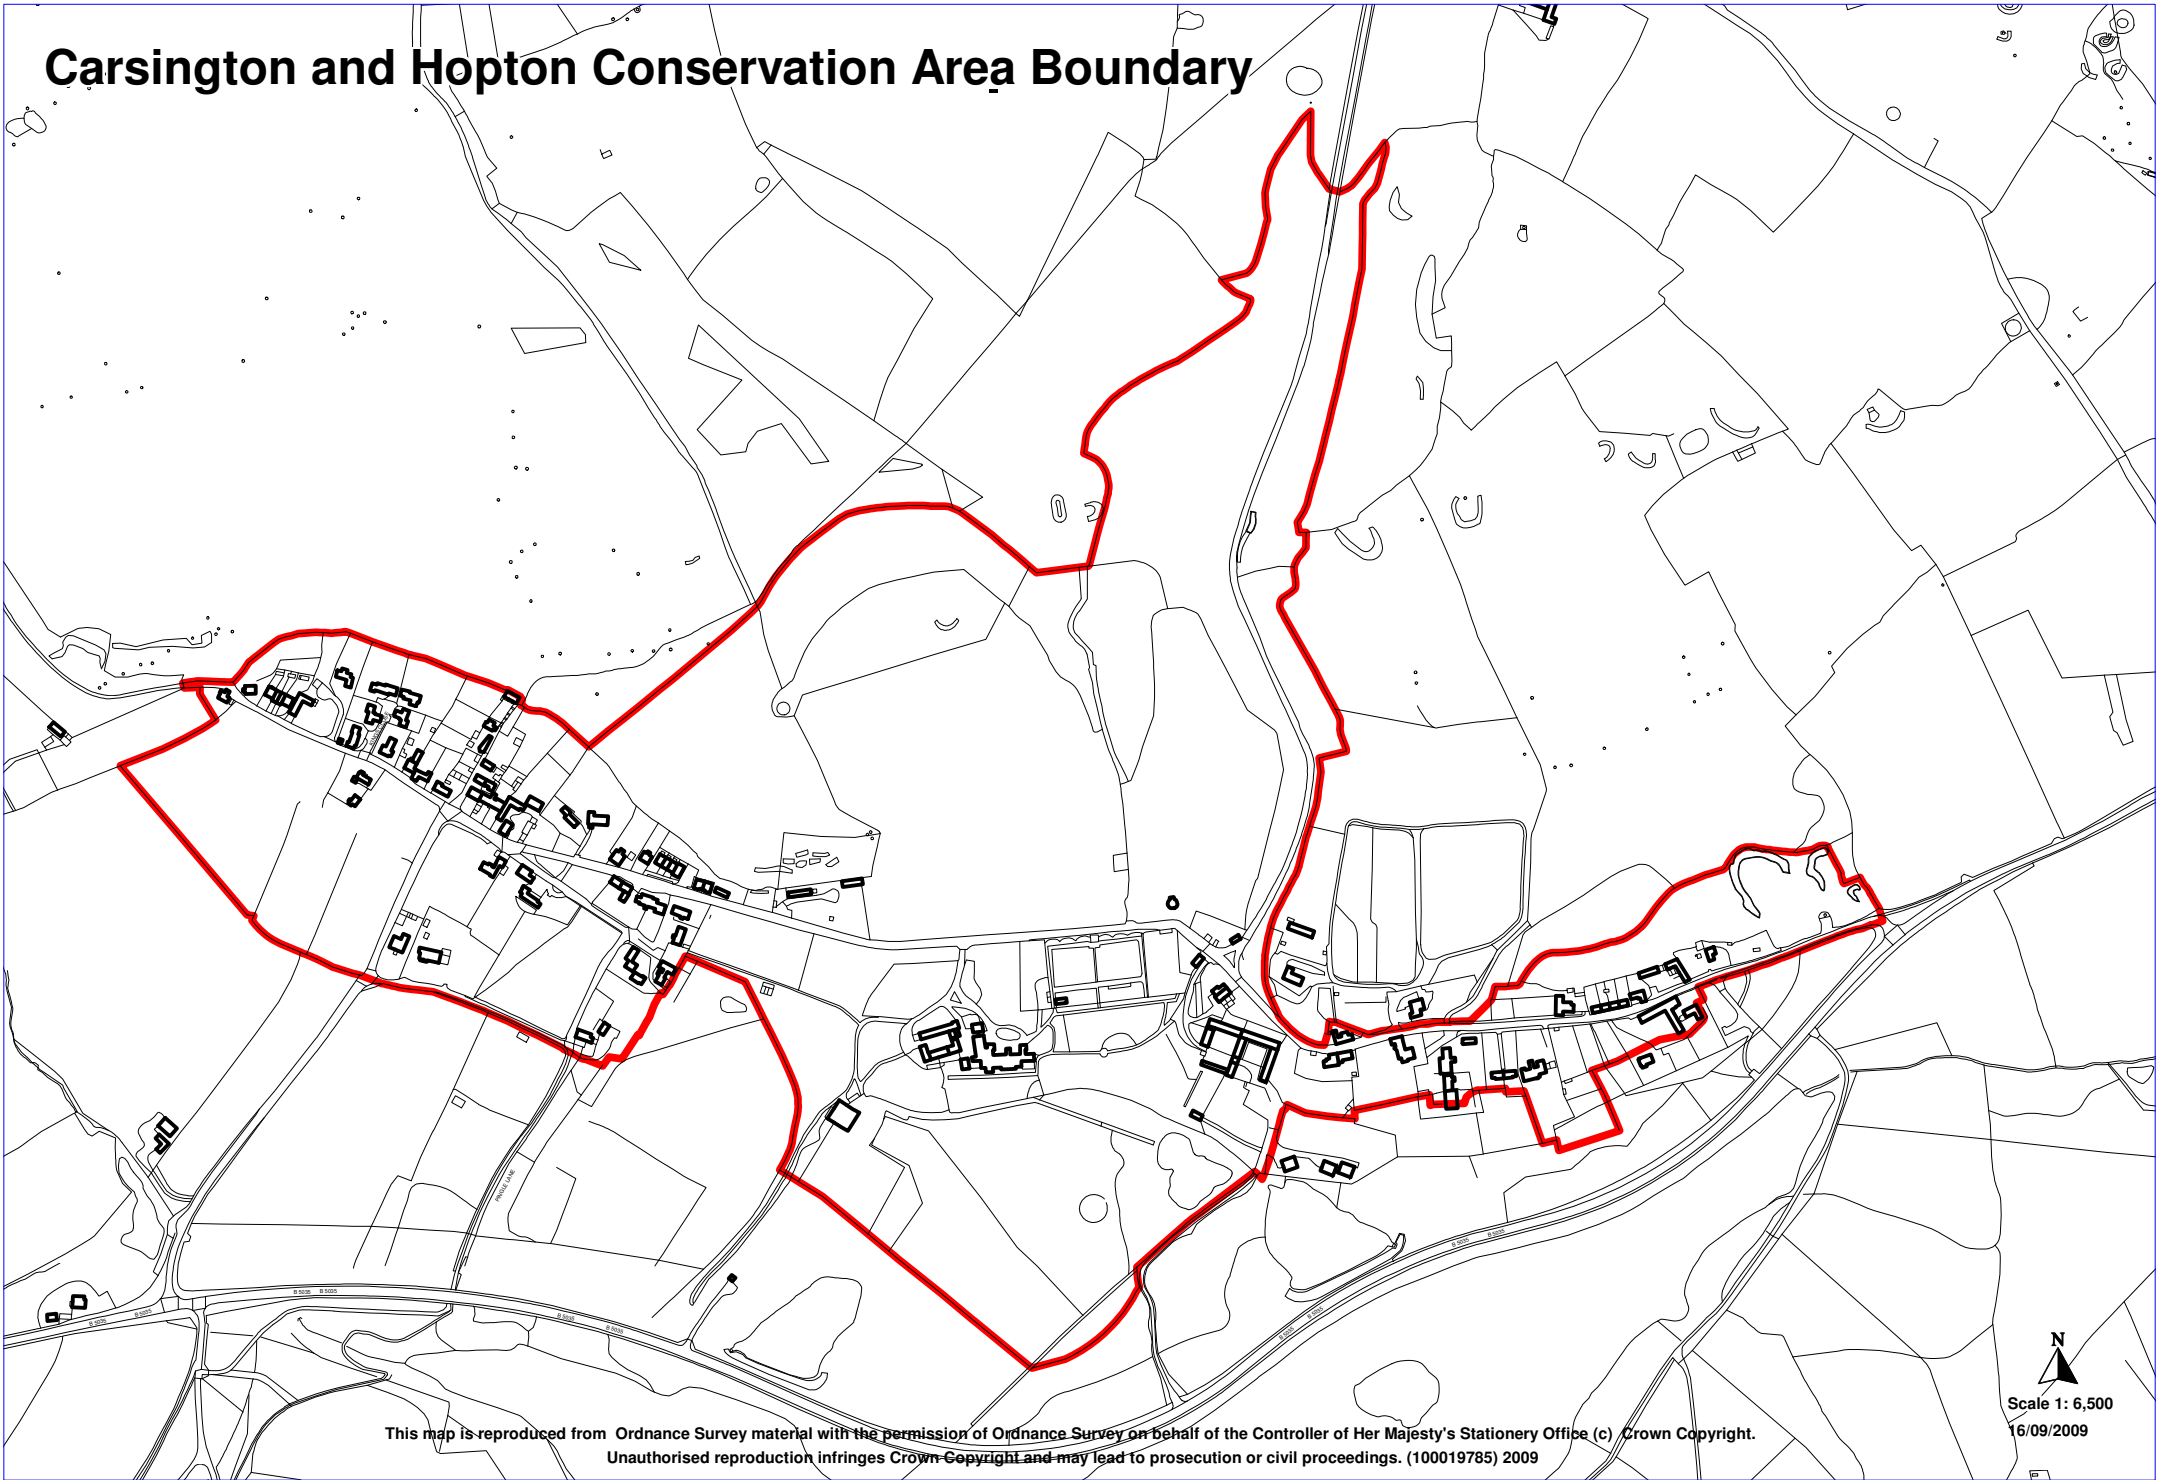

# Carsington and Hopton Conservation Area Boundary

This map is reproduced from Ordnance Survey material with the permission of Ordnance Survey on behalf of the Controller of Her Majesty's Stationery Office (c) Crown Copyright.  
Unauthorised reproduction infringes Crown Copyright and may lead to prosecution or civil proceedings. (100019785) 2009

N  
Scale 1: 6,500  
16/09/2009