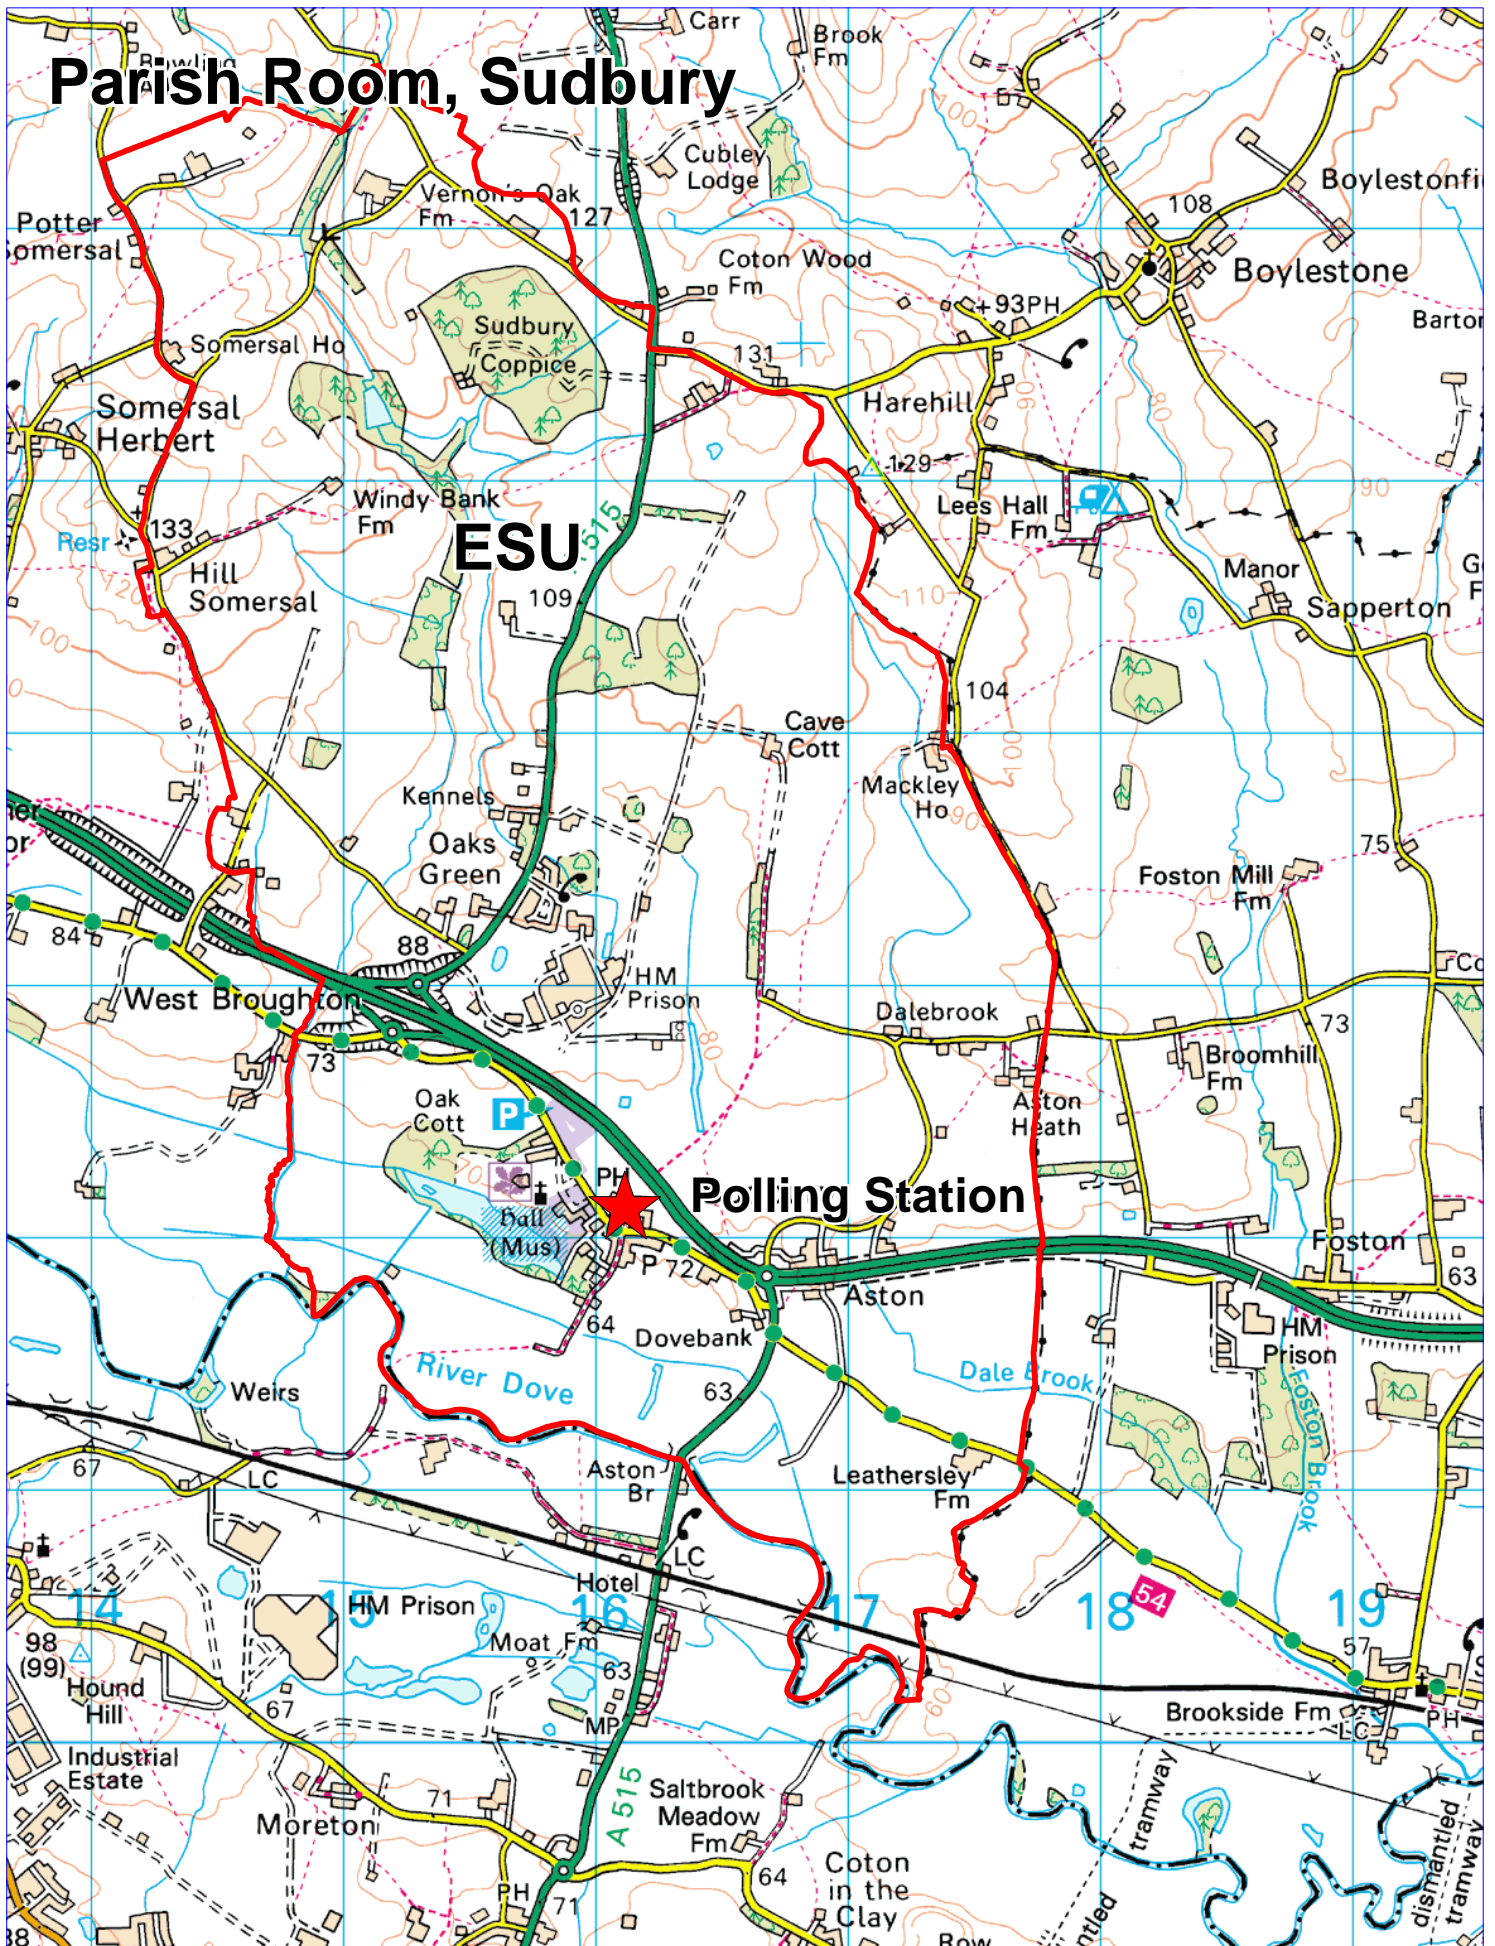

Parish Room, Sudbury

© Crown Copyright and database rights (2011) Ordnance Survey (100019785)

Derbyshire Dales District Council, Town Hall, Bank Road,
Matlock, Derbyshire, DE4 3NN.
Telephone: (01629) 761100.

Scale 1: 30,000
10/08/2011

WWW.DERBYSHIREDALES.GOV.UK