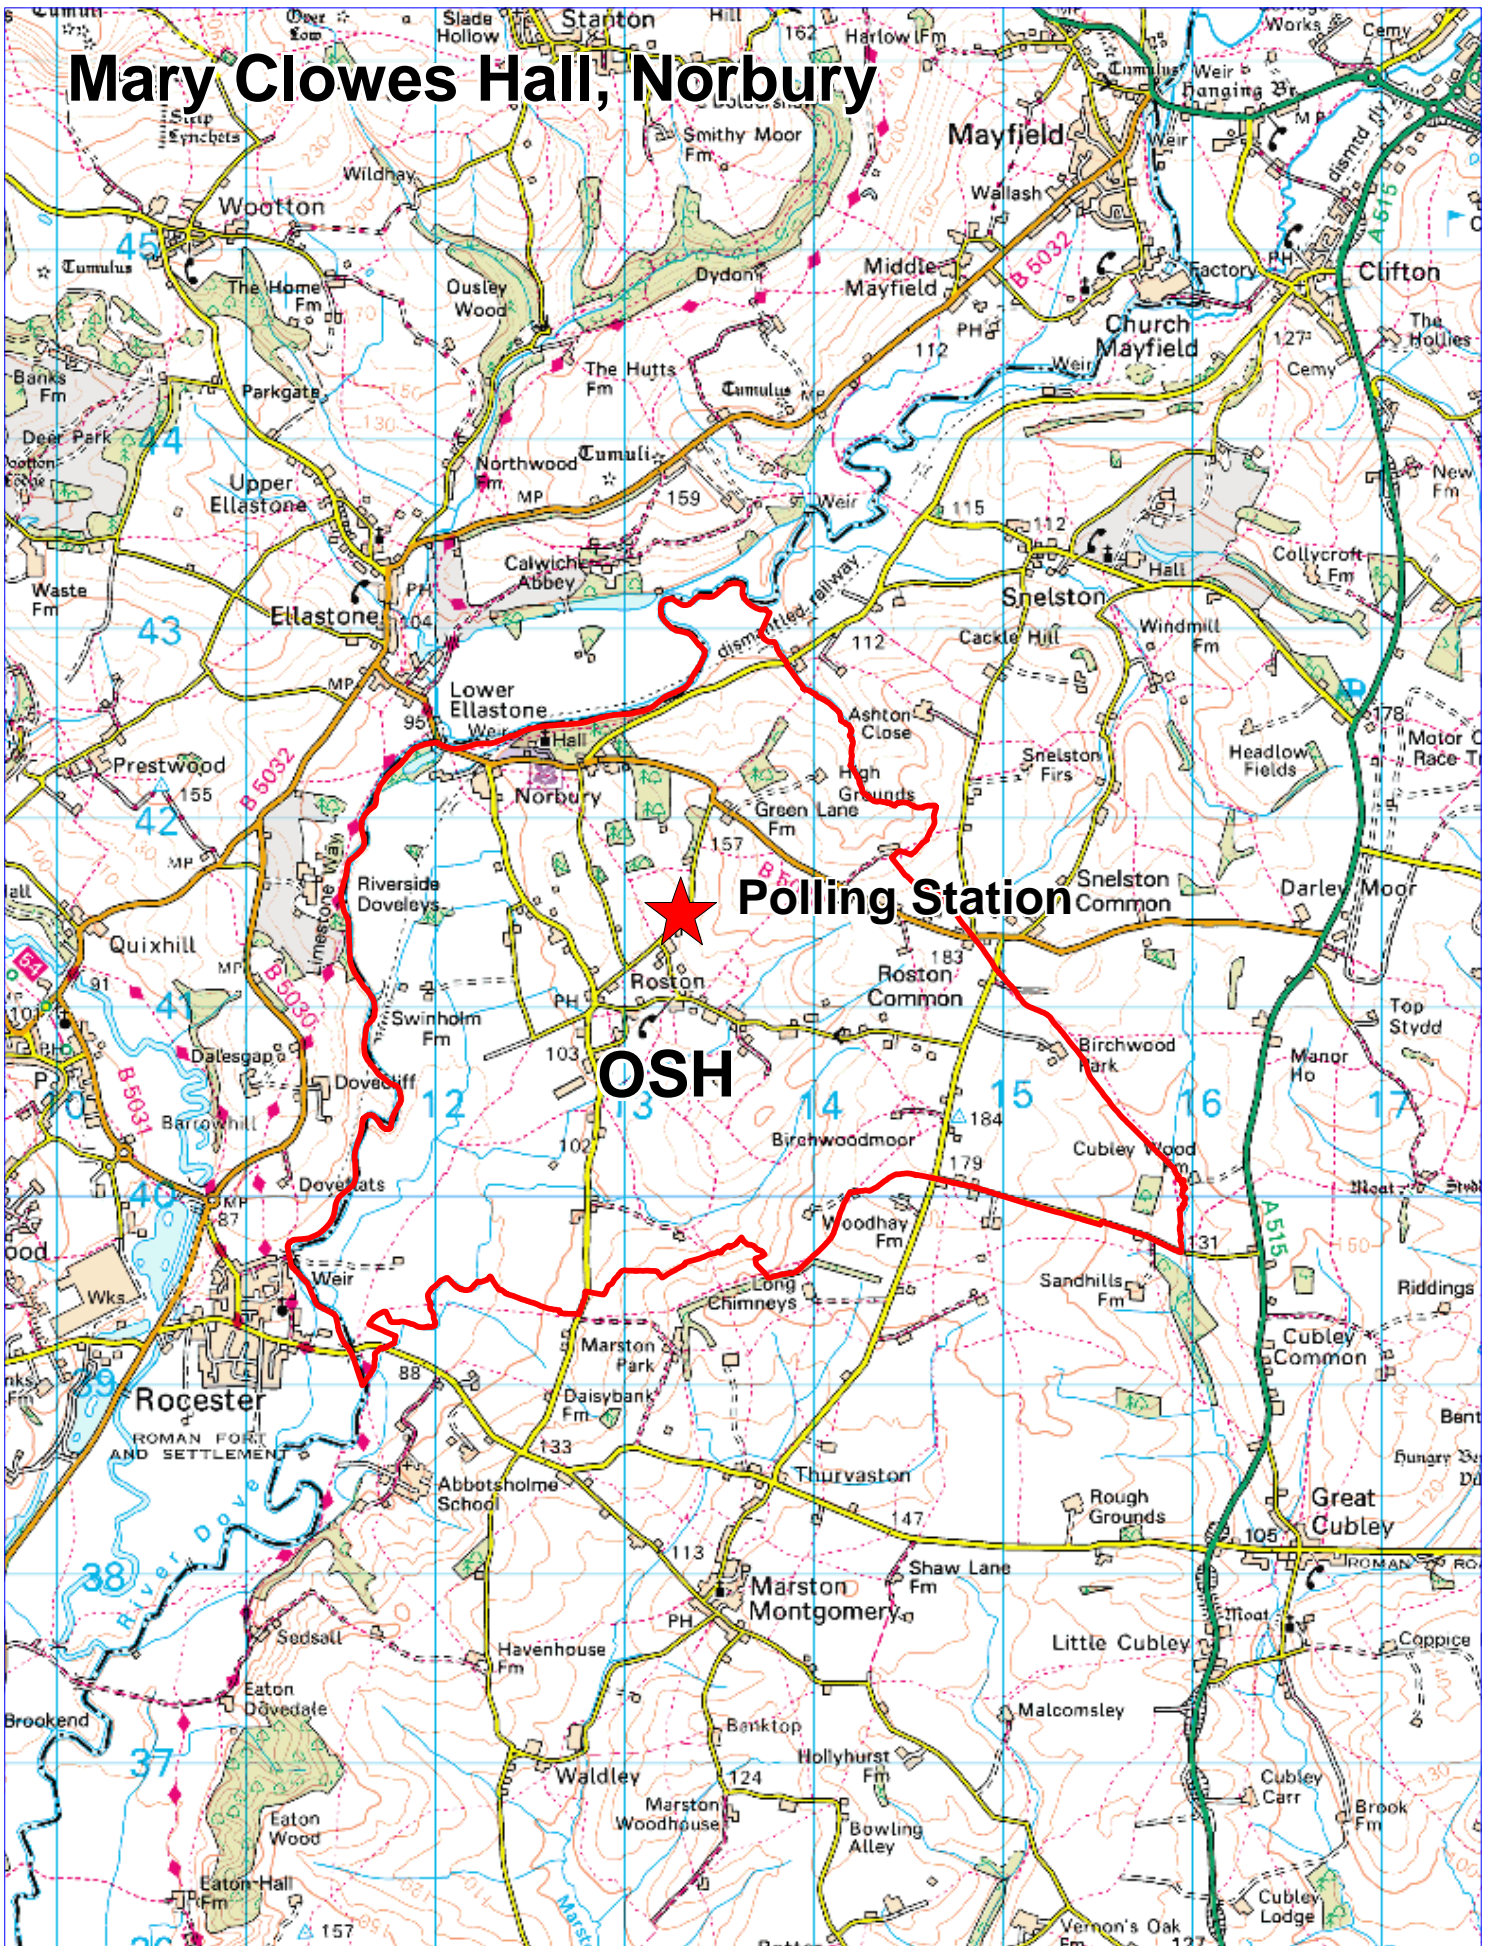

# Mary Clowes Hall, Norbury

© Crown Copyright and database rights (2011) Ordnance Survey (100019785)

Derbyshire Dales District Council, Town Hall, Bank Road,  
Matlock, Derbyshire, DE4 3NN.  
Telephone: (01629) 761100.

Scale 1: 40,000  
10/08/2011

[WWW.DERBYSHIREDALES.GOV.UK](http://WWW.DERBYSHIREDALES.GOV.UK)