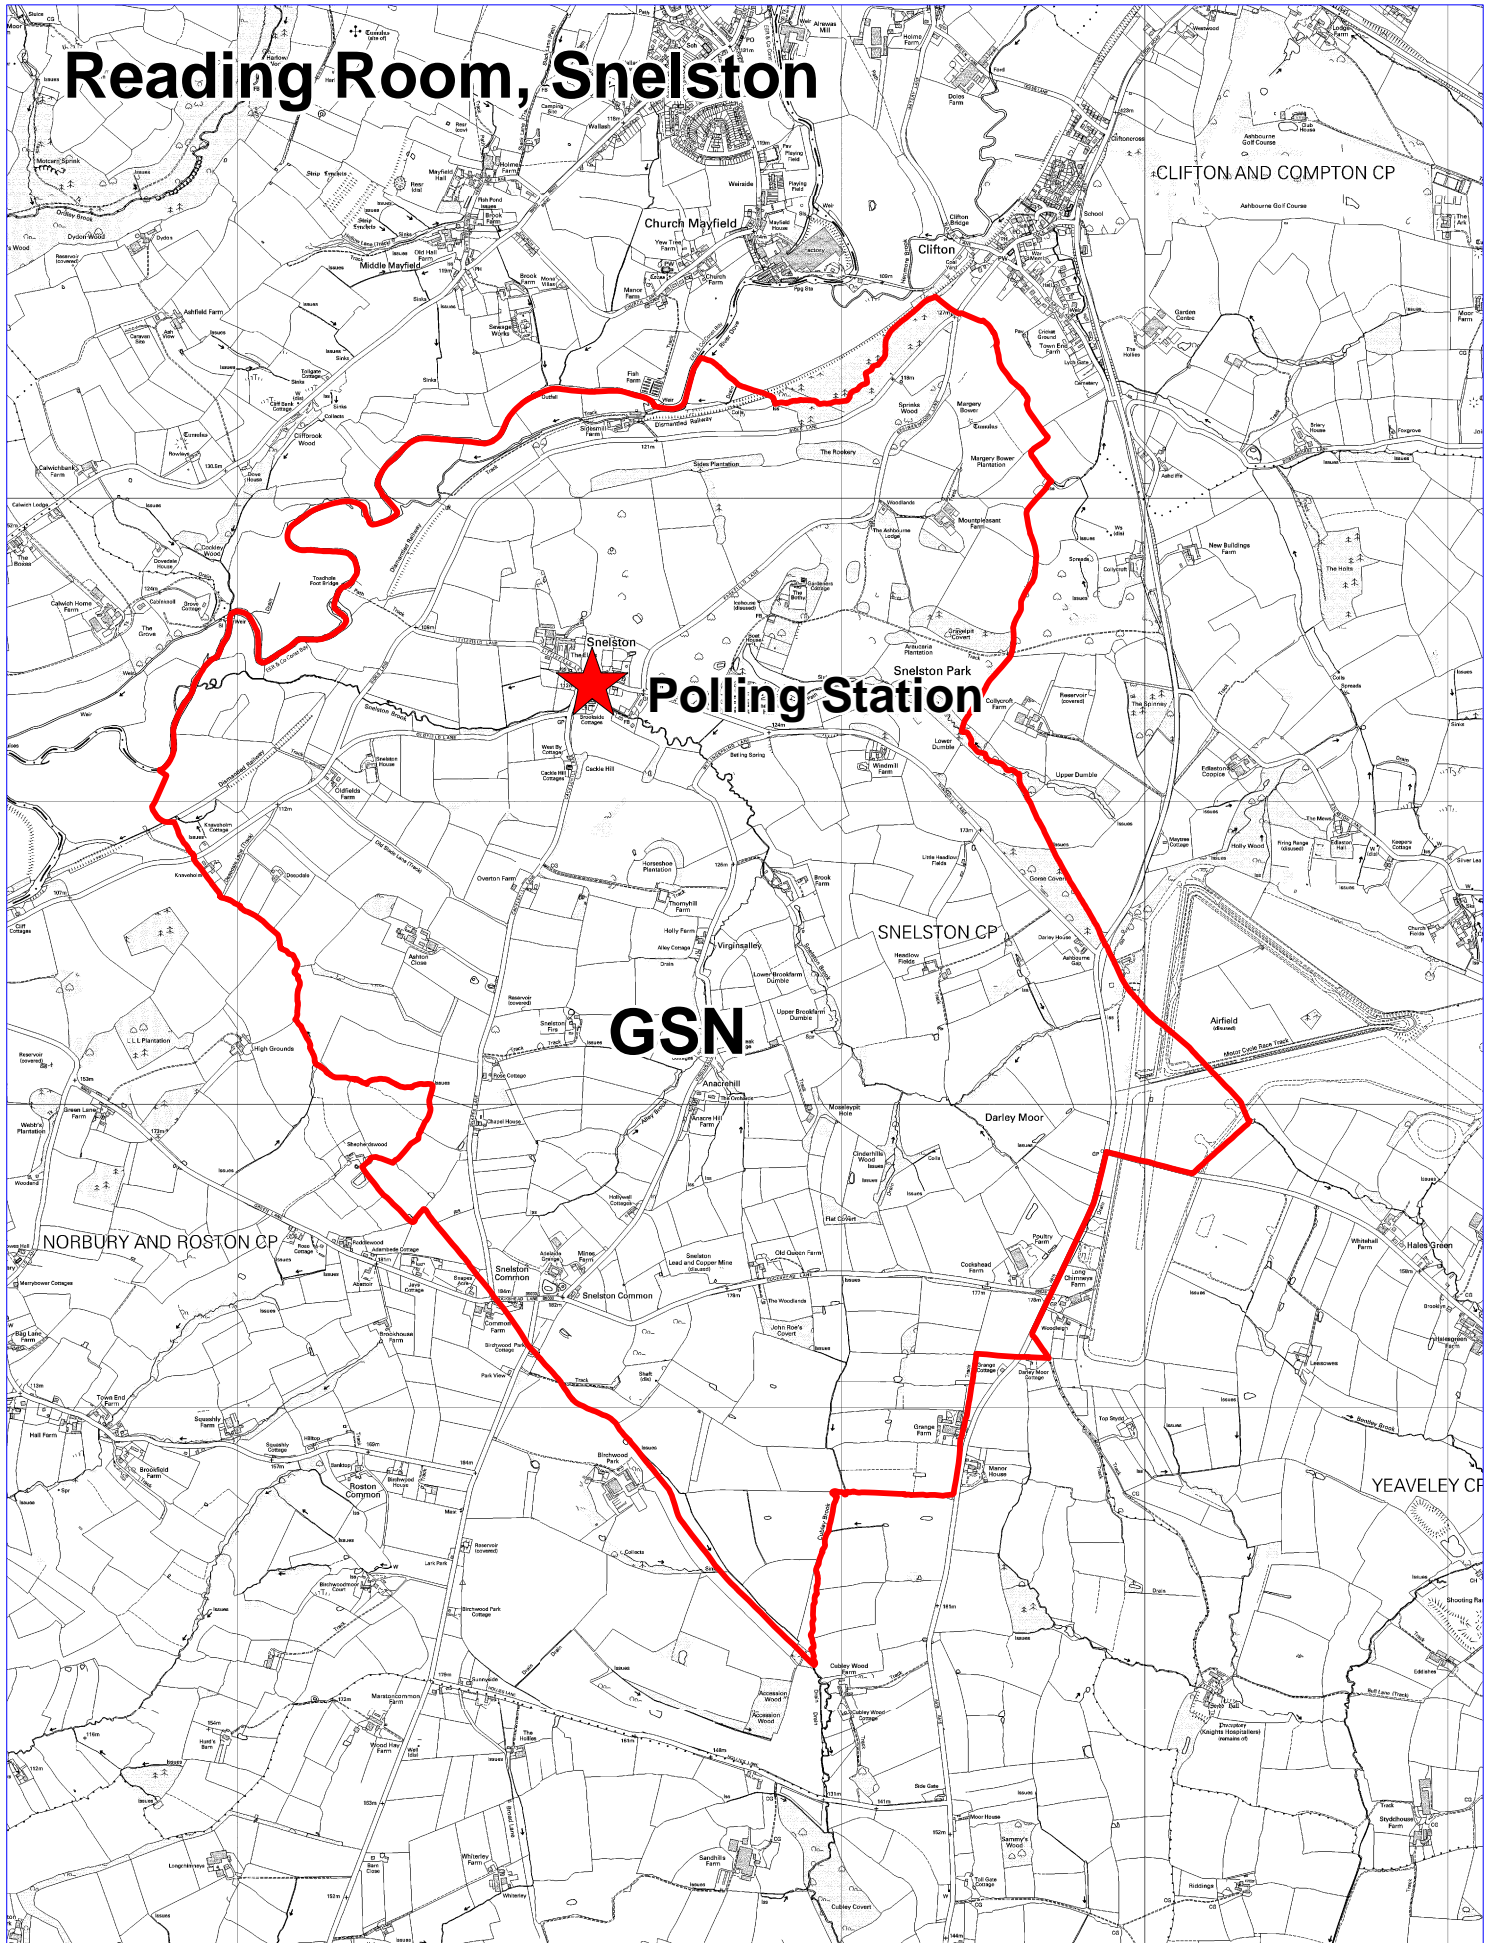

Reading Room, Snelston

© Crown Copyright and database rights (2011) Ordnance Survey (100019785)

Derbyshire Dales District Council, Town Hall, Bank Road,
Matlock, Derbyshire, DE4 3NN.
Telephone: (01629) 761100.