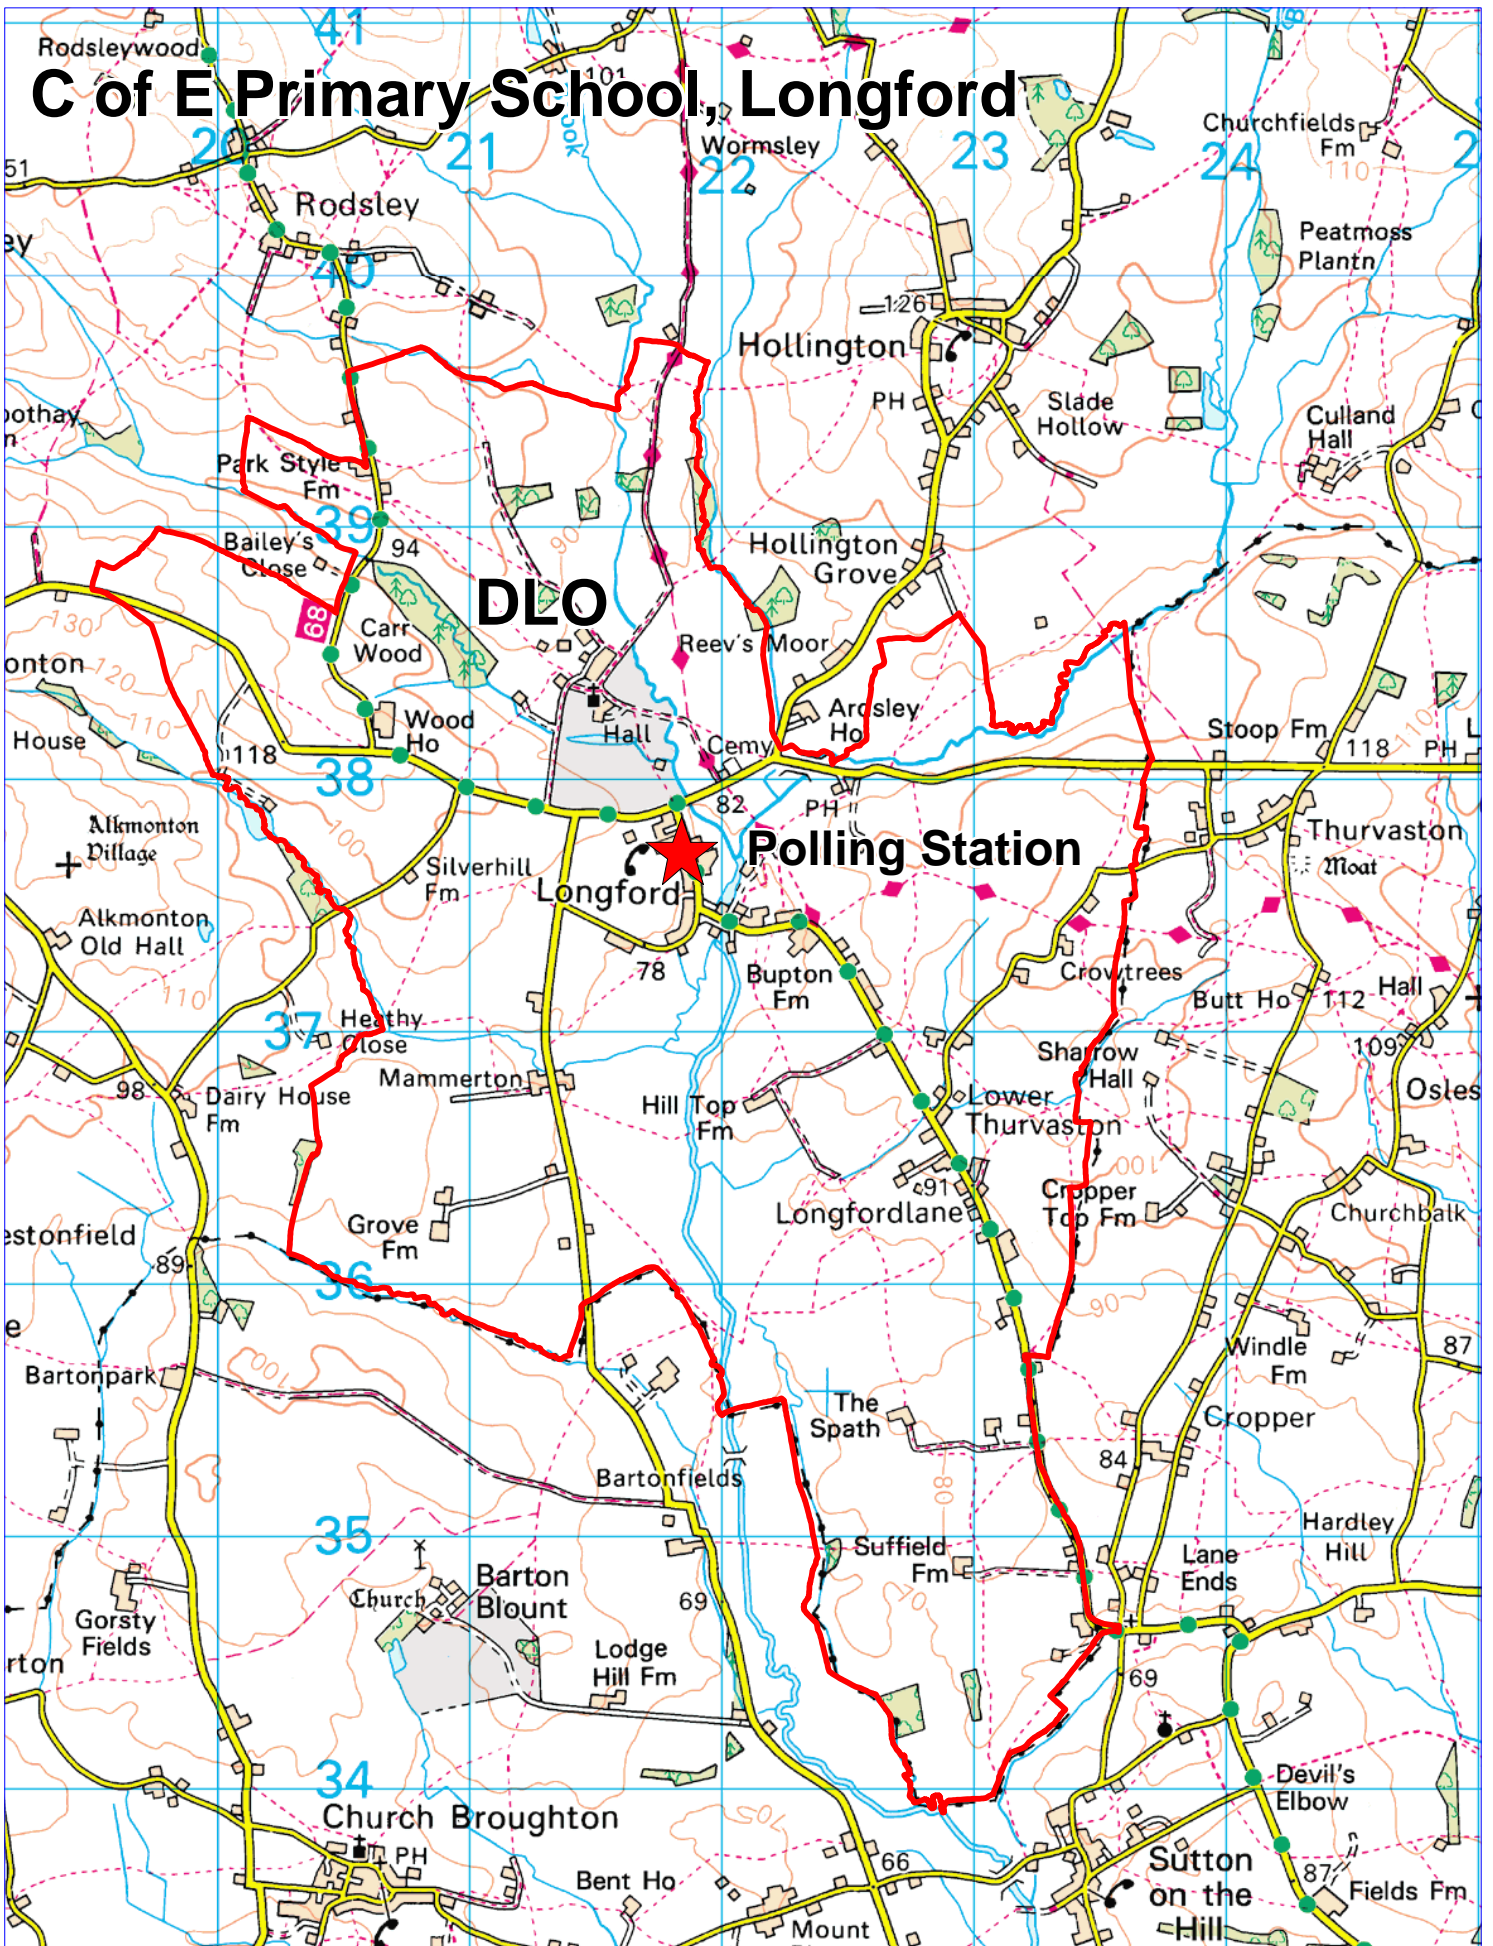

C of E Primary School, Longford

© Crown Copyright and database rights (2011) Ordnance Survey (100019785)

Derbyshire Dales District Council, Town Hall, Bank Road,
Matlock, Derbyshire, DE4 3NN.
Telephone: (01629) 761100.

Scale 1: 30,000
09/08/2011

WWW.DERBYSHIREDALES.GOV.UK