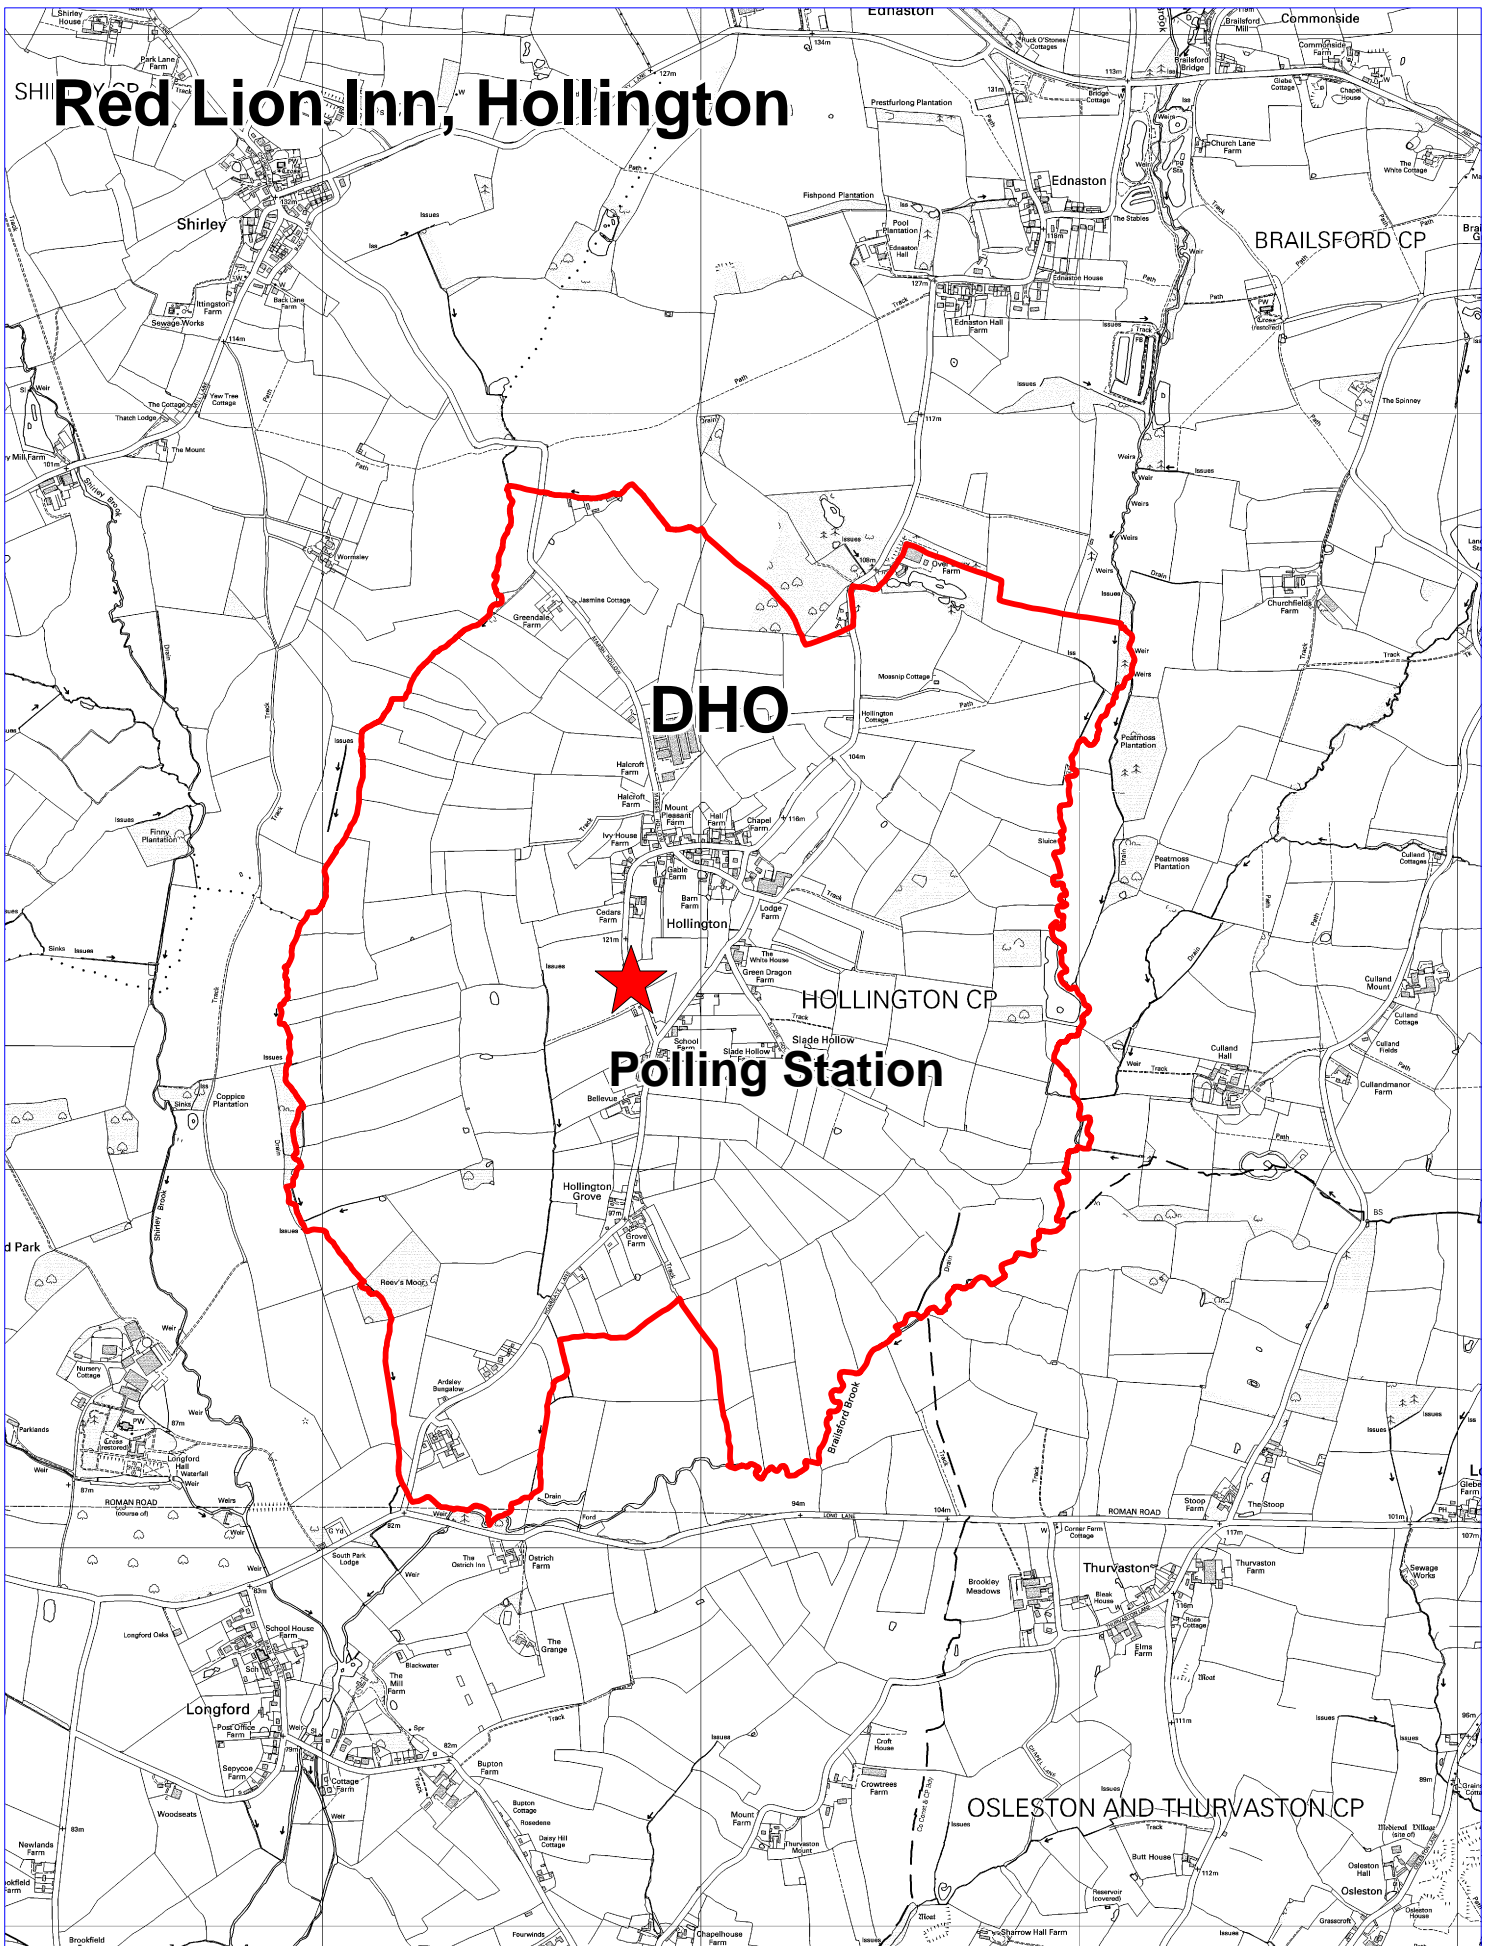

Red Lion Inn, Hollington

© Crown Copyright and database rights (2011) Ordnance Survey (100019785)

Derbyshire Dales District Council, Town Hall, Bank Road,
Matlock, Derbyshire, DE4 3NN.
Telephone: (01629) 761100.

Scale 1: 20,000
09/08/2011

WWW.DERBYSHIREDALES.GOV.UK