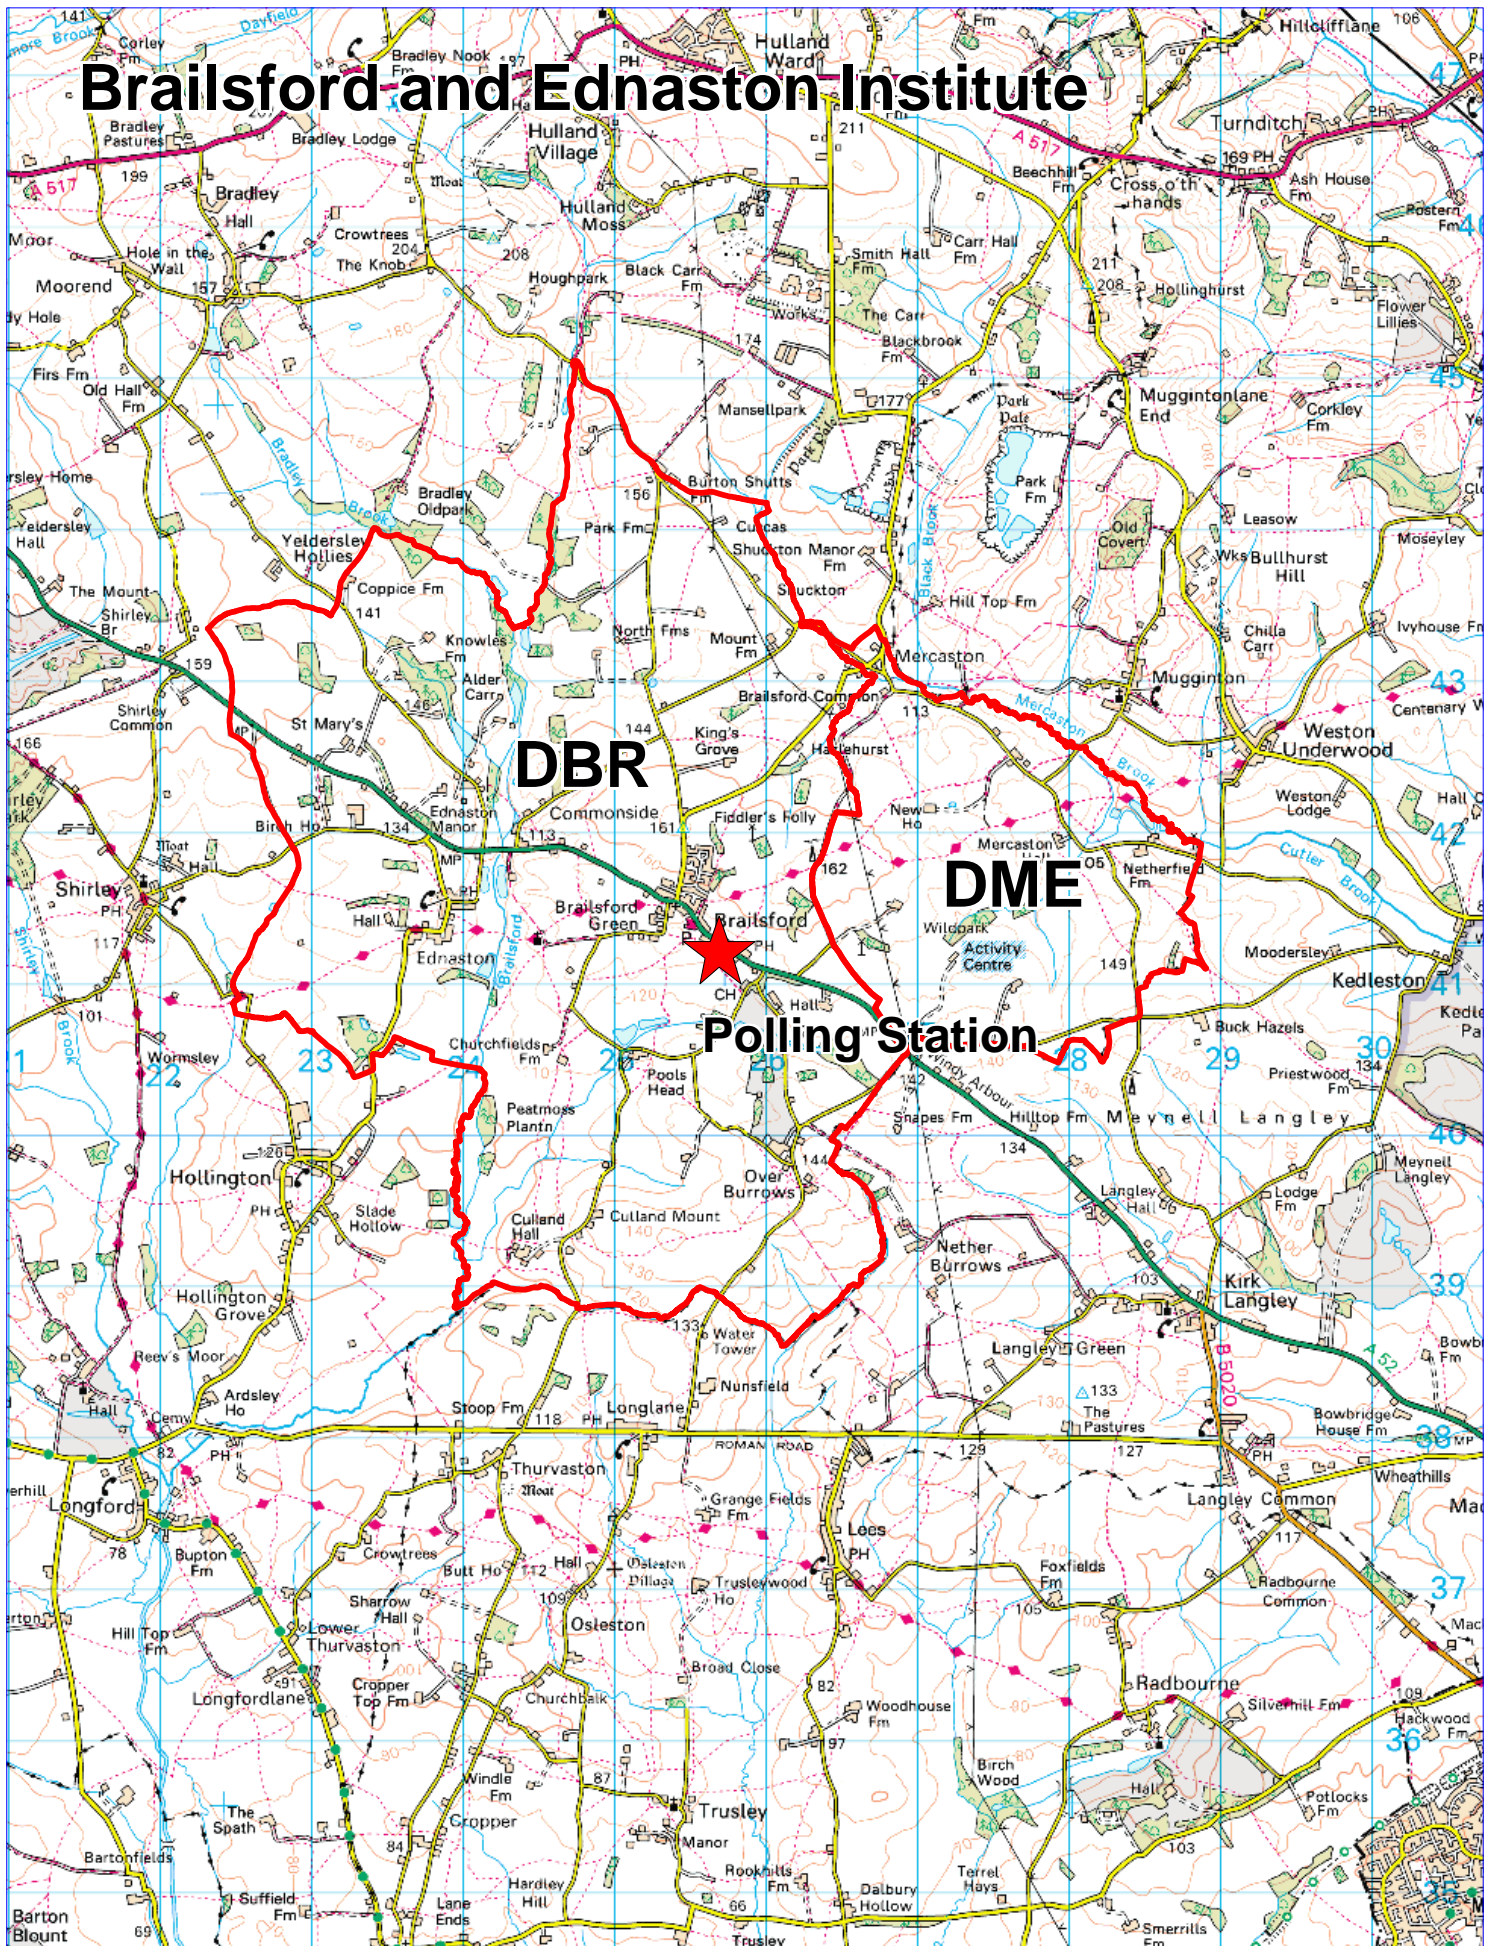

Brailsford and Ednaston Institute

© Crown Copyright and database rights (2011) Ordnance Survey (100019785)

Derbyshire Dales District Council, Town Hall, Bank Road,
Matlock, Derbyshire, DE4 3NN.
Telephone: (01629) 761100.

Scale 1: 50,000
09/08/2011

WWW.DERBYSHIREDALES.GOV.UK