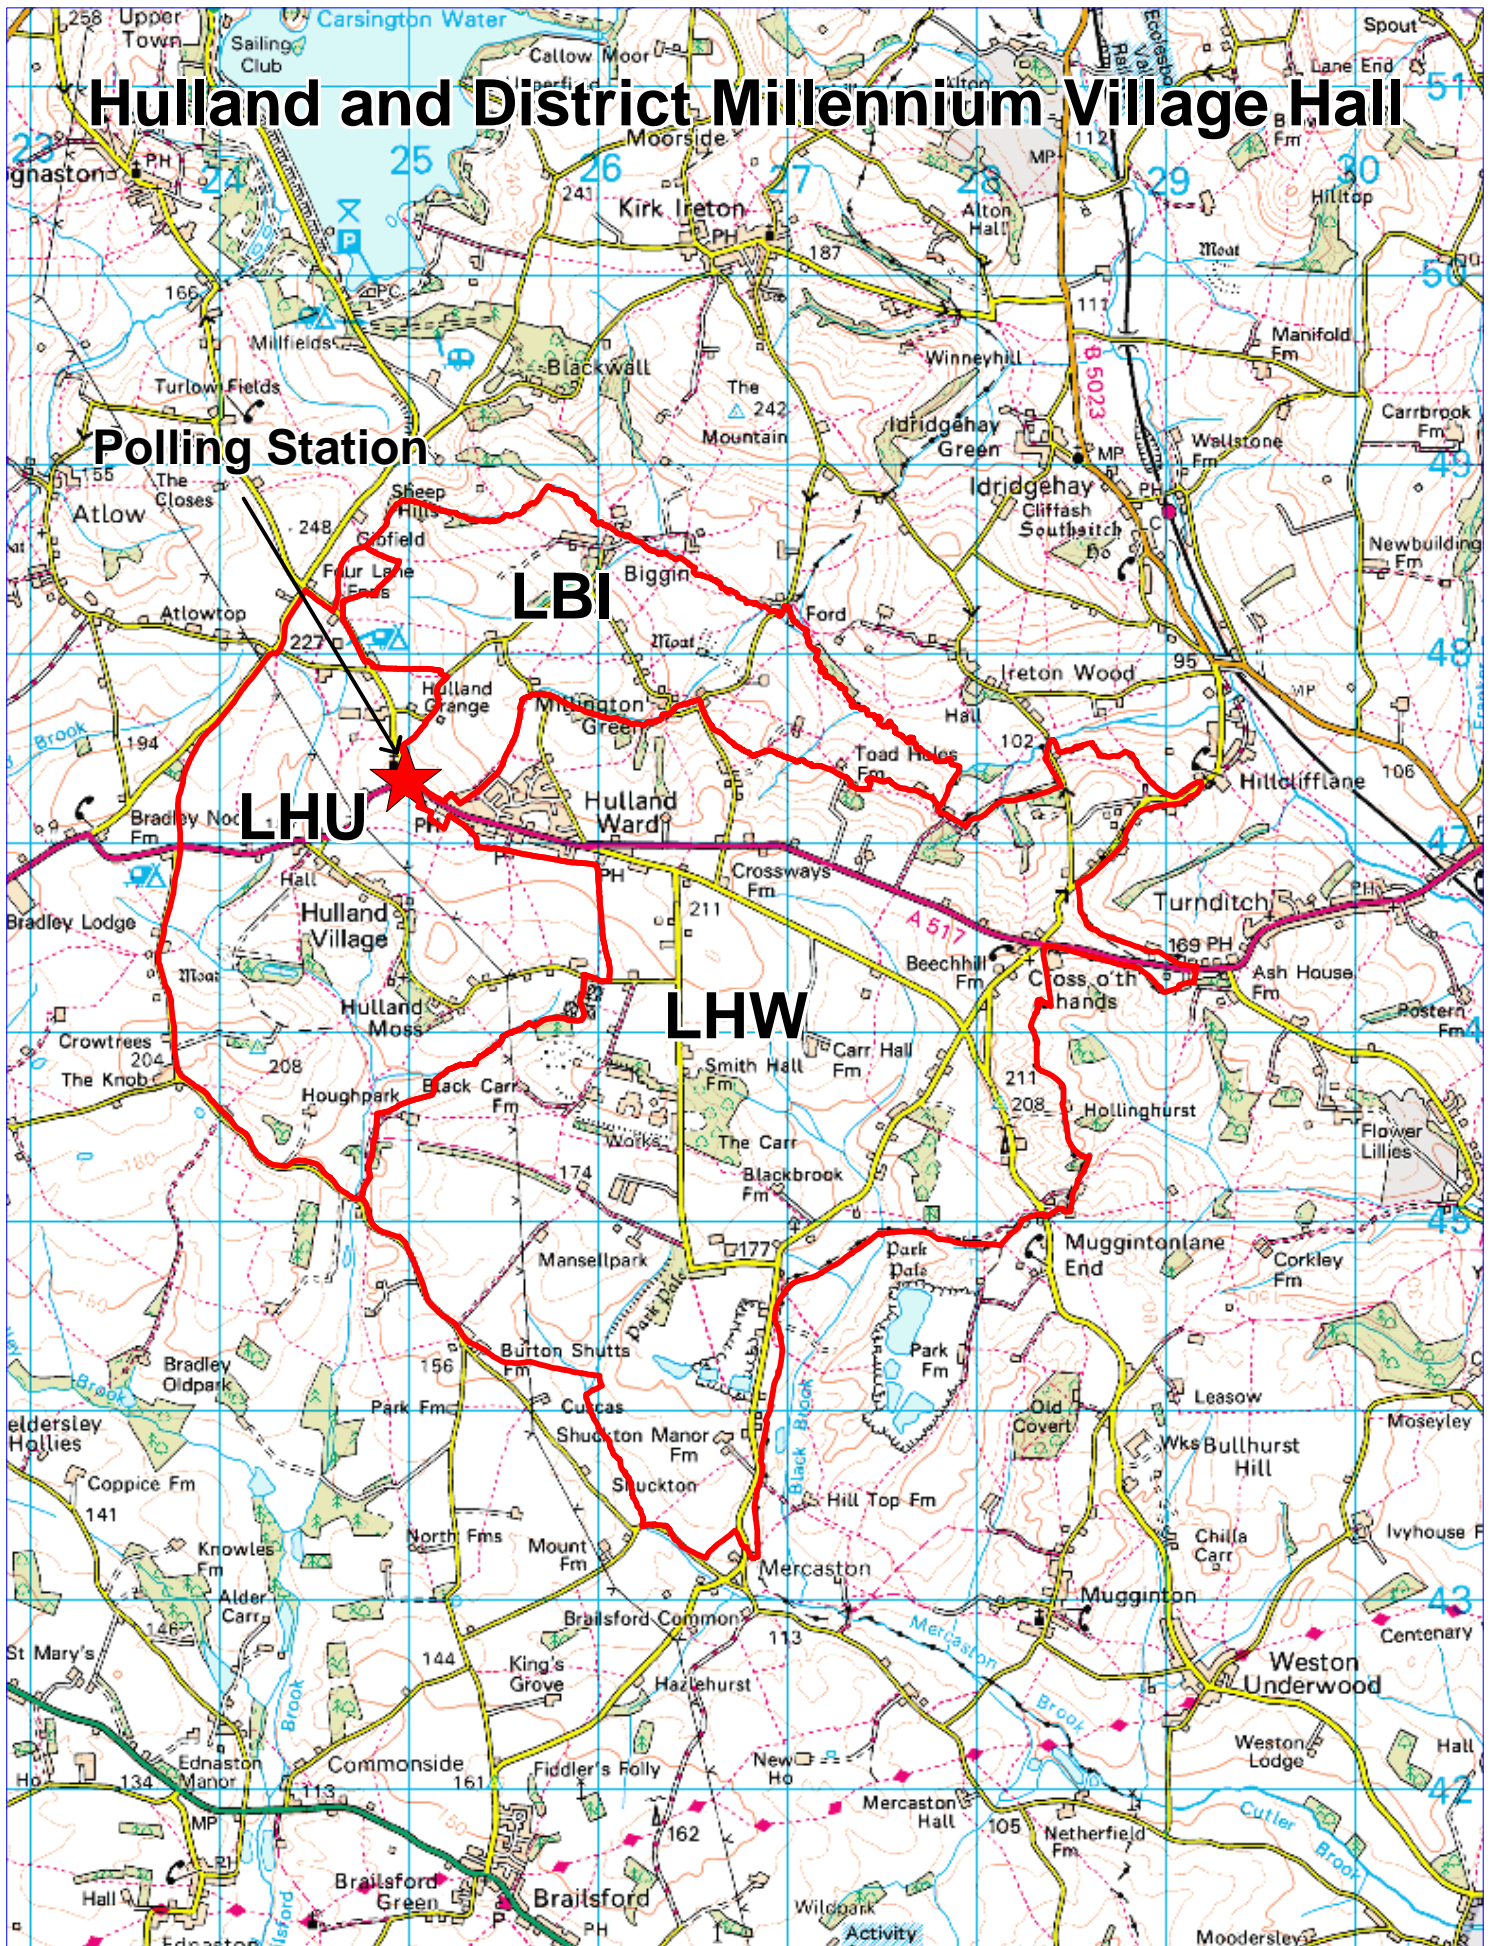

Hulland and District Millennium Village Hall

© Crown Copyright and database rights (2011) Ordnance Survey (100019785)

Derbyshire Dales District Council, Town Hall, Bank Road,
Matlock, Derbyshire, DE4 3NN.
Telephone: (01629) 761100.

Scale 1: 40,000
09/08/2011

WWW.DERBYSHIREDALES.GOV.UK