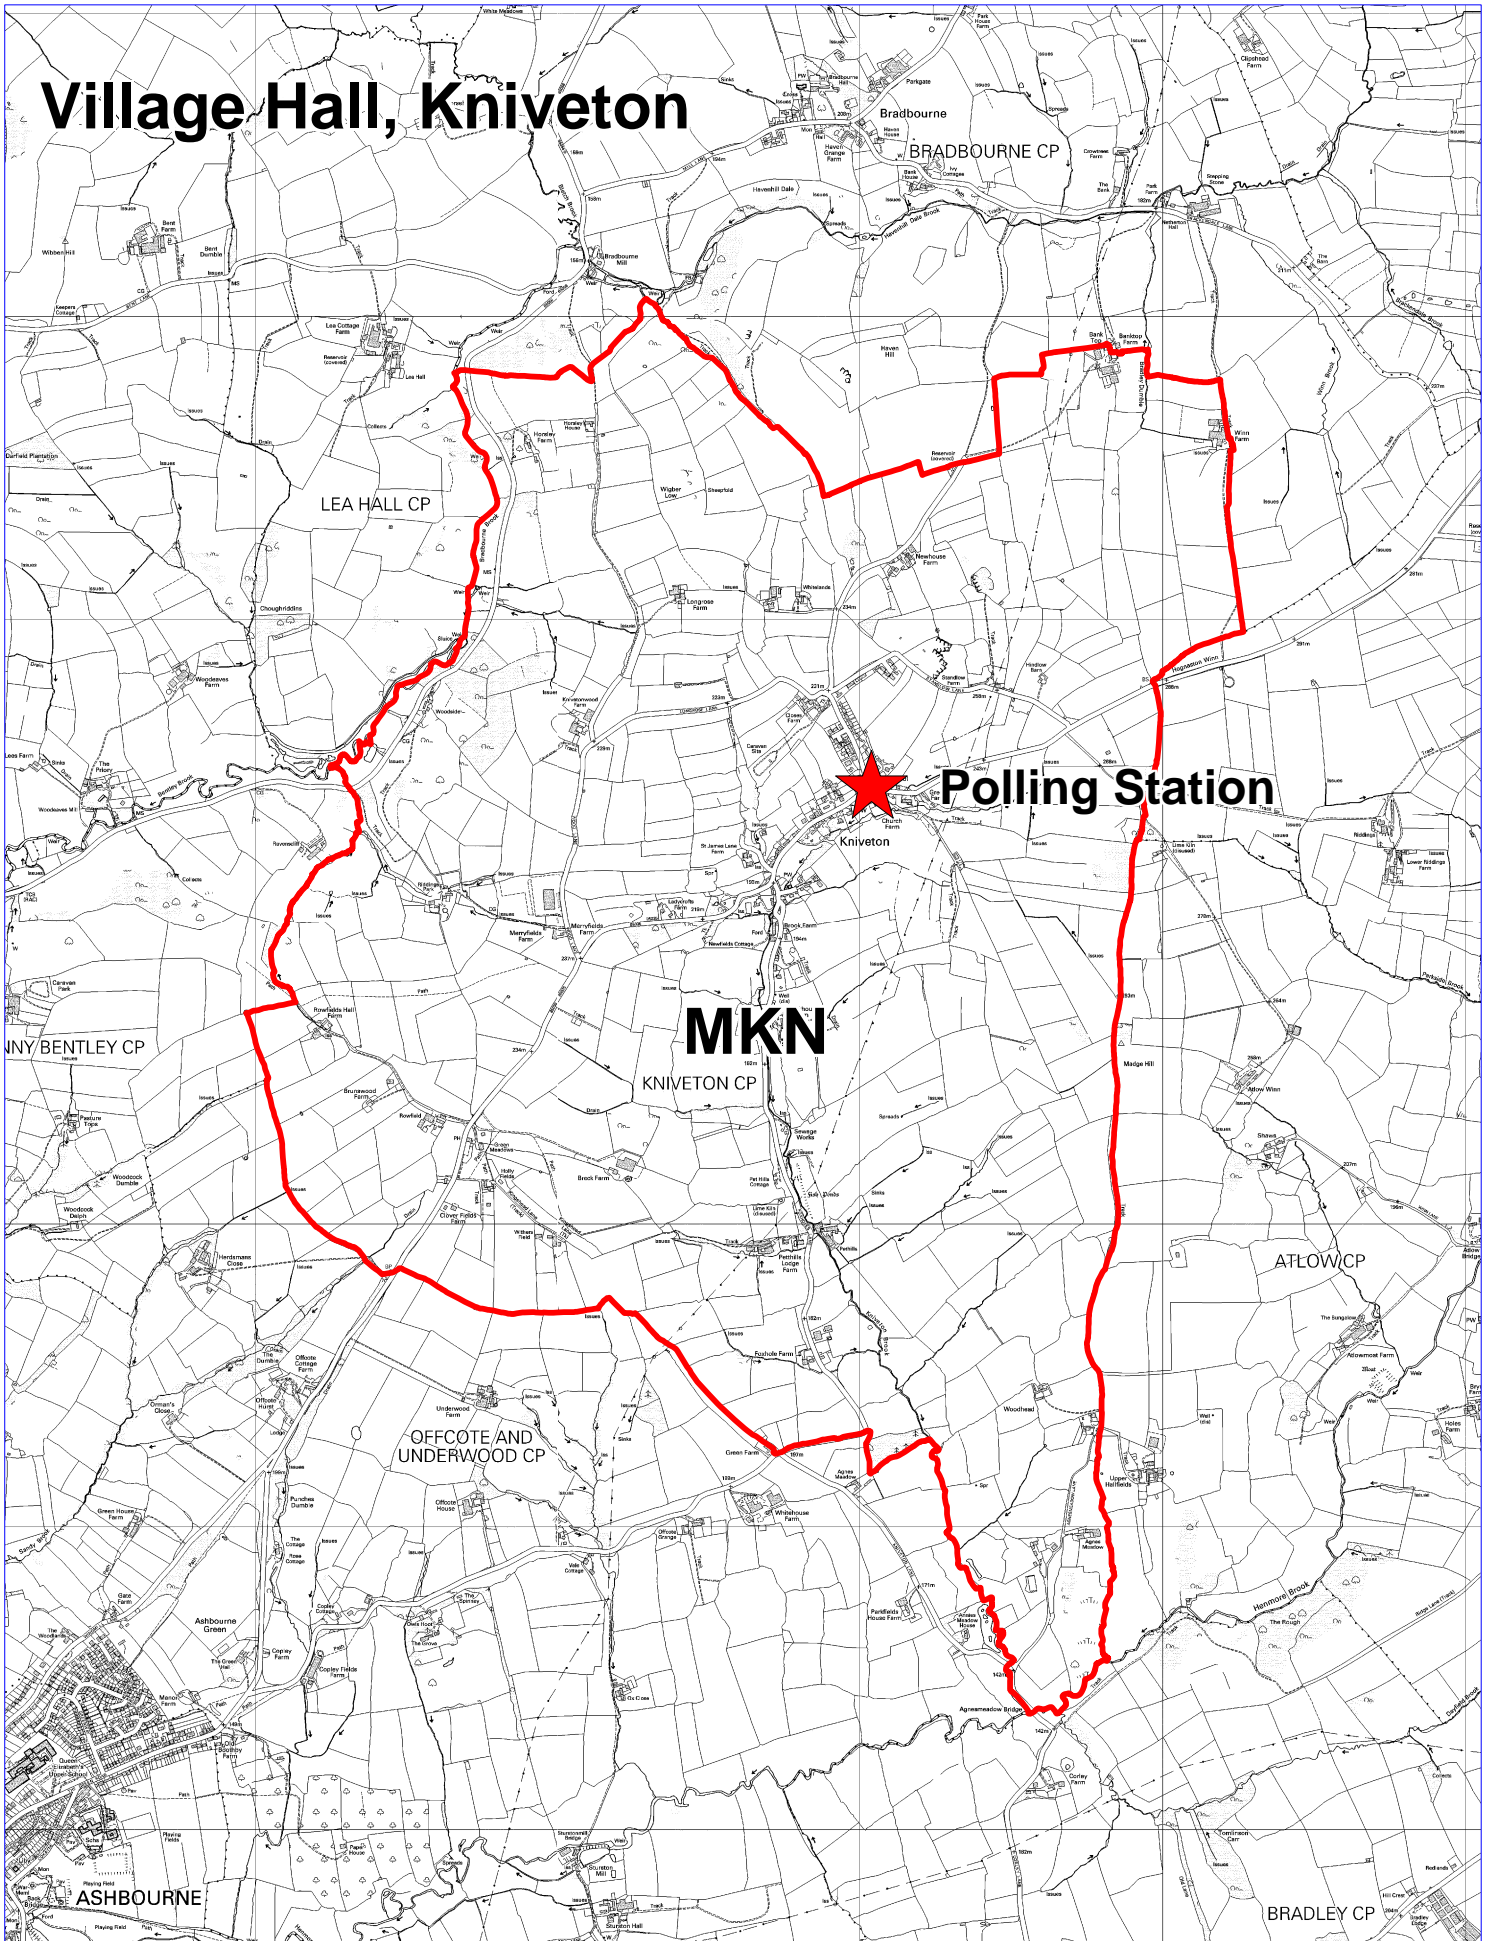

Village Hall, Kniveton

© Crown Copyright and database rights (2011) Ordnance Survey (100019785)

Derbyshire Dales District Council, Town Hall, Bank Road,
Matlock, Derbyshire, DE4 3NN.
Telephone: (01629) 761100.