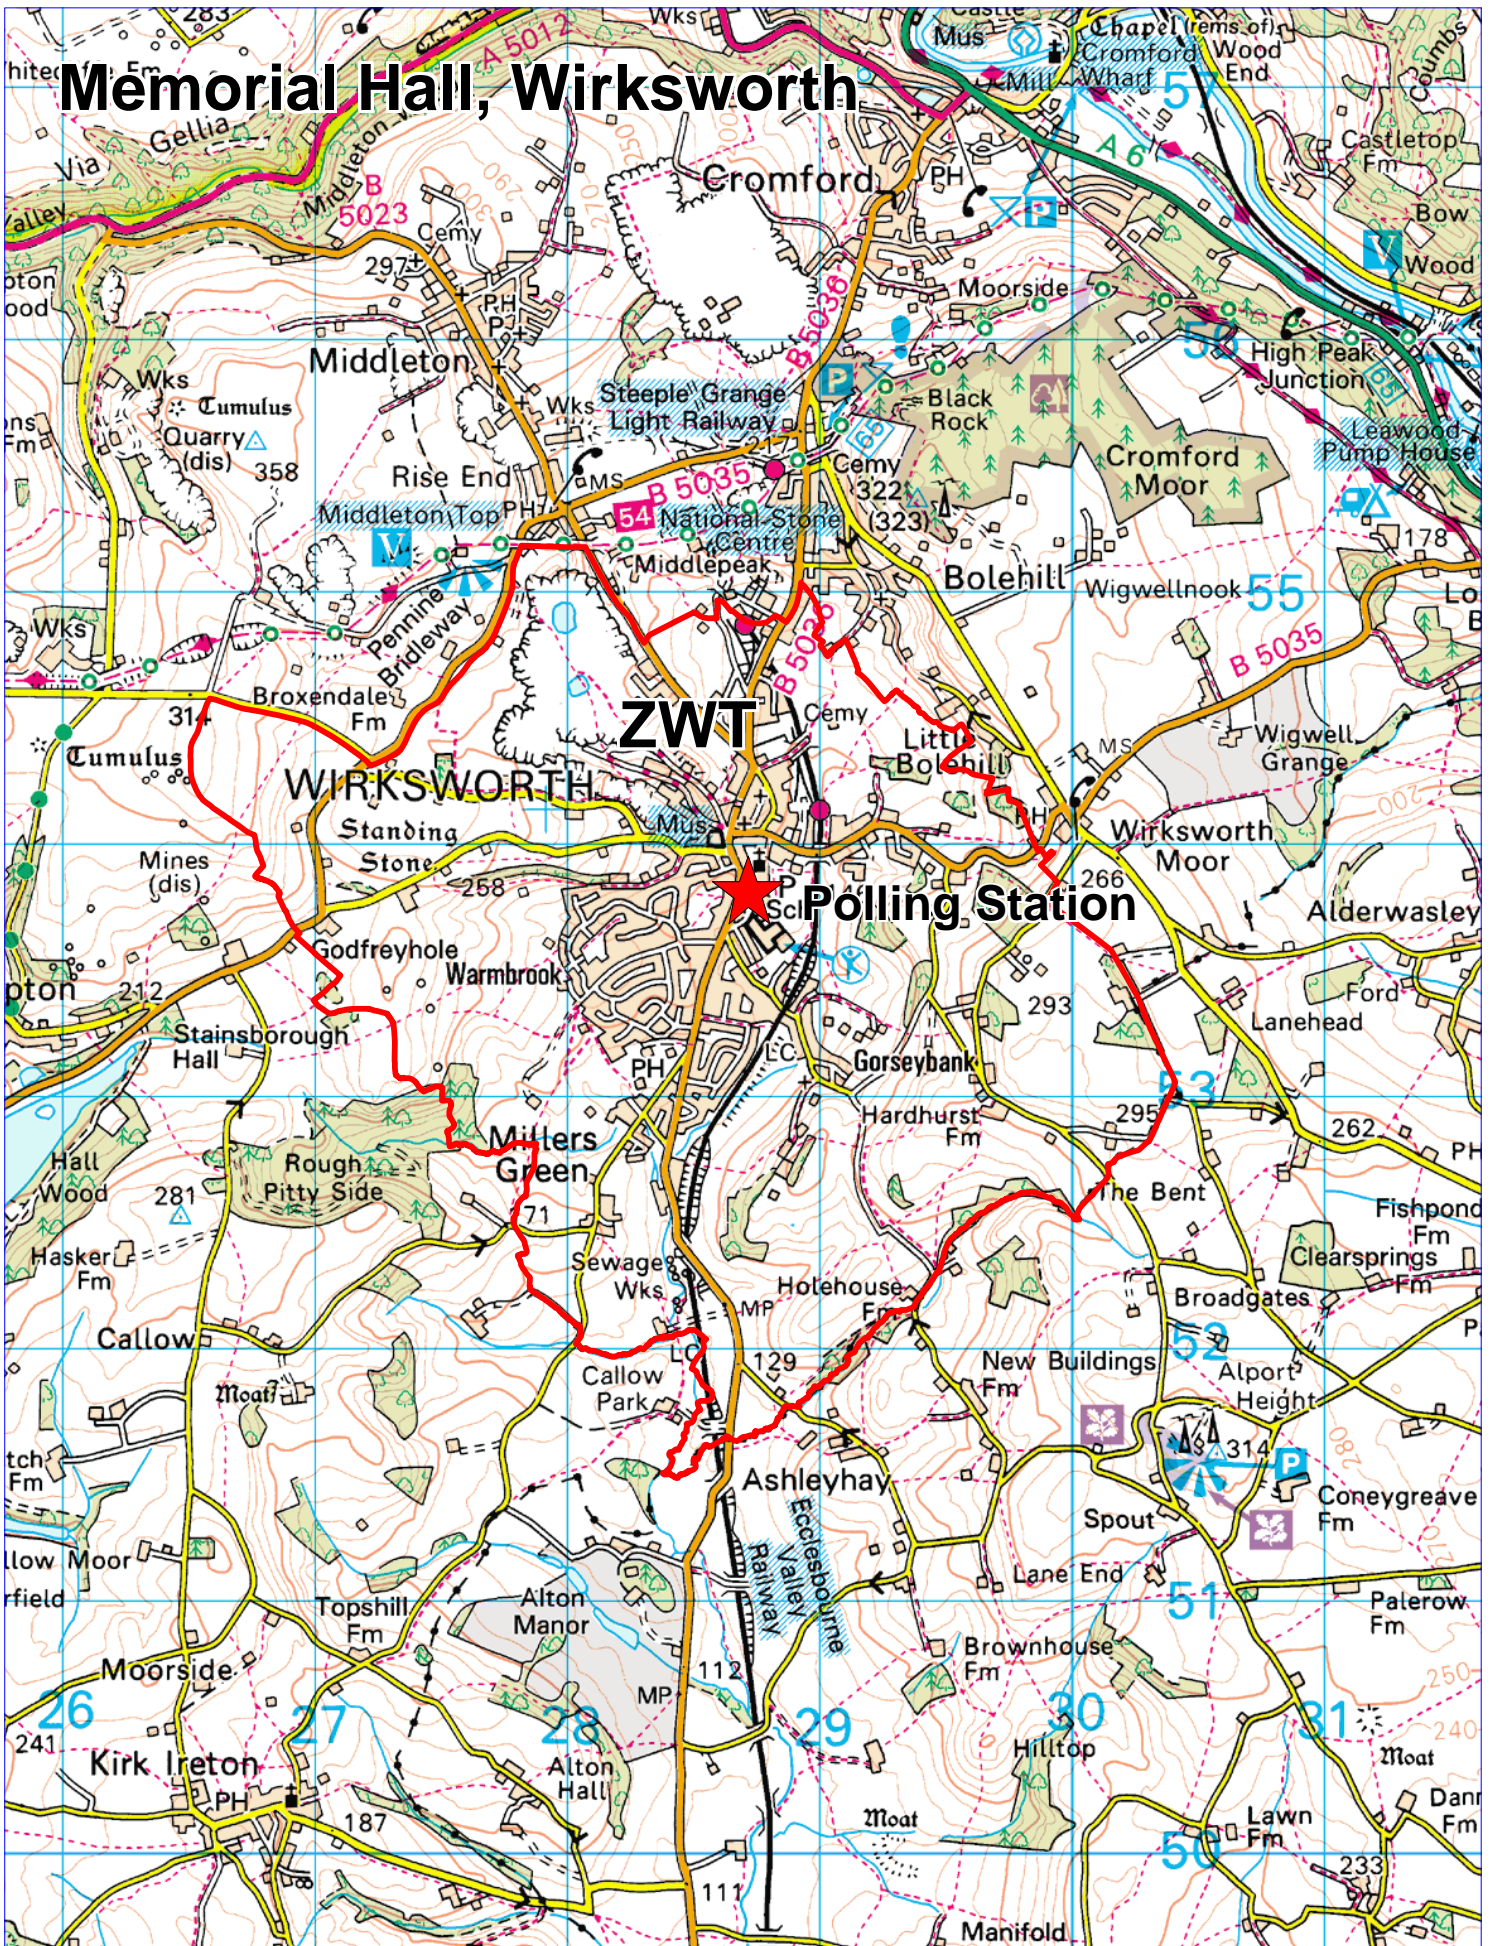

Memorial Hall, Wirksworth

© Crown Copyright and database rights (2011) Ordnance Survey (100019785)

Derbyshire Dales District Council, Town Hall, Bank Road,
Matlock, Derbyshire, DE4 3NN.
Telephone: (01629) 761100.

Scale 1: 30,000
09/08/2011

WWW.DERBYSHIREDALES.GOV.UK