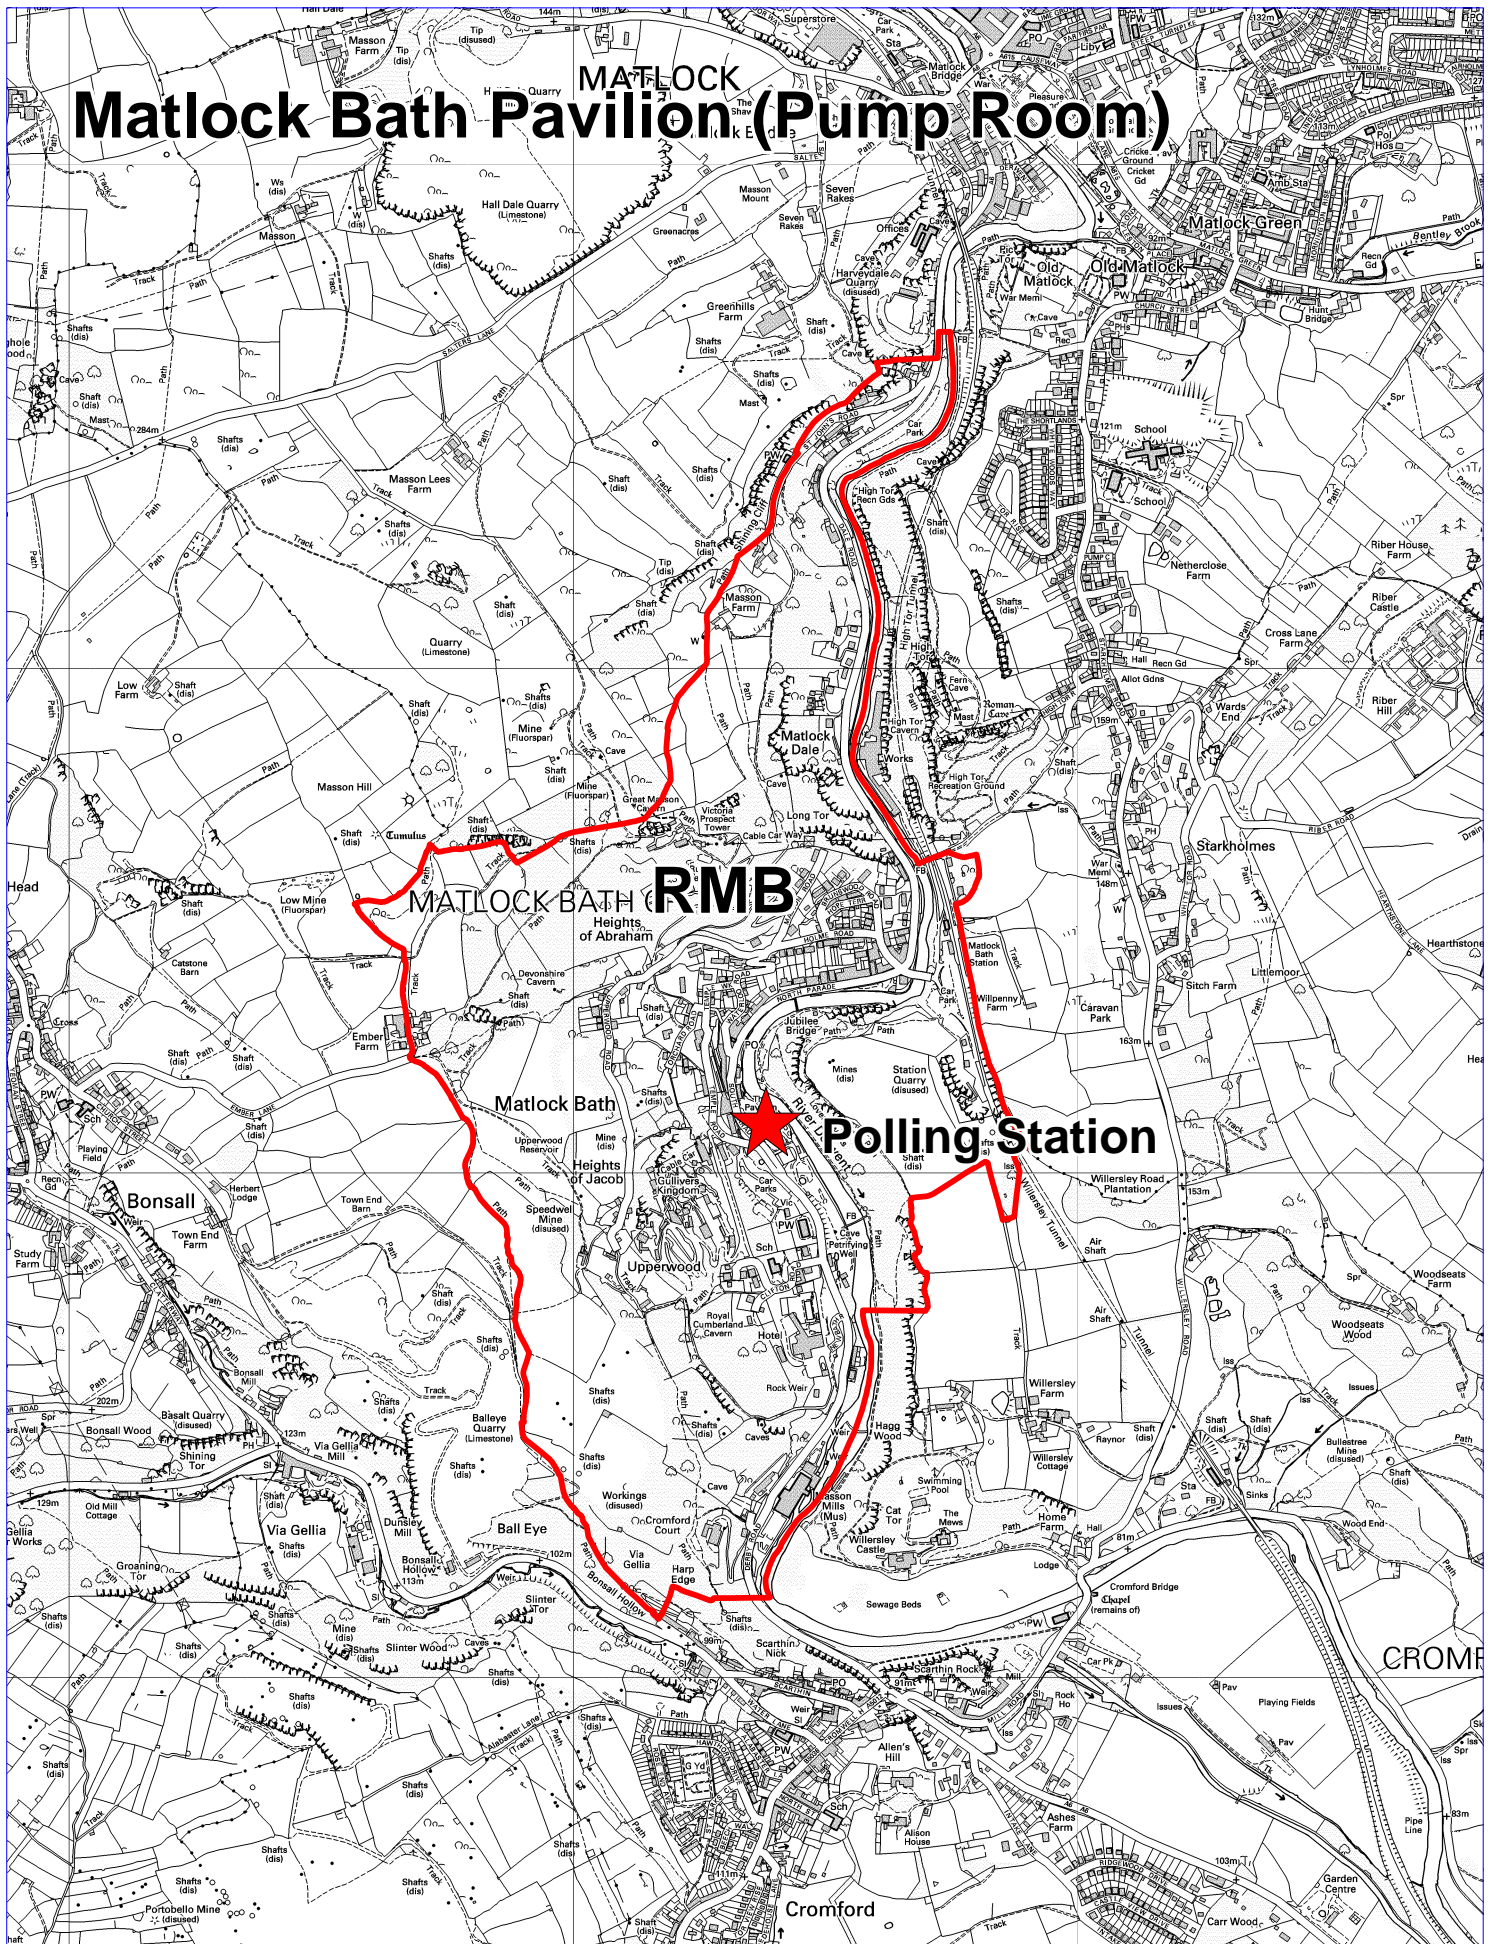

Matlock Bath Pavilion (Pump Room)

© Crown Copyright and database rights (2011) Ordnance Survey (100019785)

Derbyshire Dales District Council, Town Hall, Bank Road,
Matlock, Derbyshire, DE4 3NN.
Telephone: (01629) 761100.

Scale 1: 15,000
09/08/2011

WWW.DERBYSHIREDALES.GOV.UK