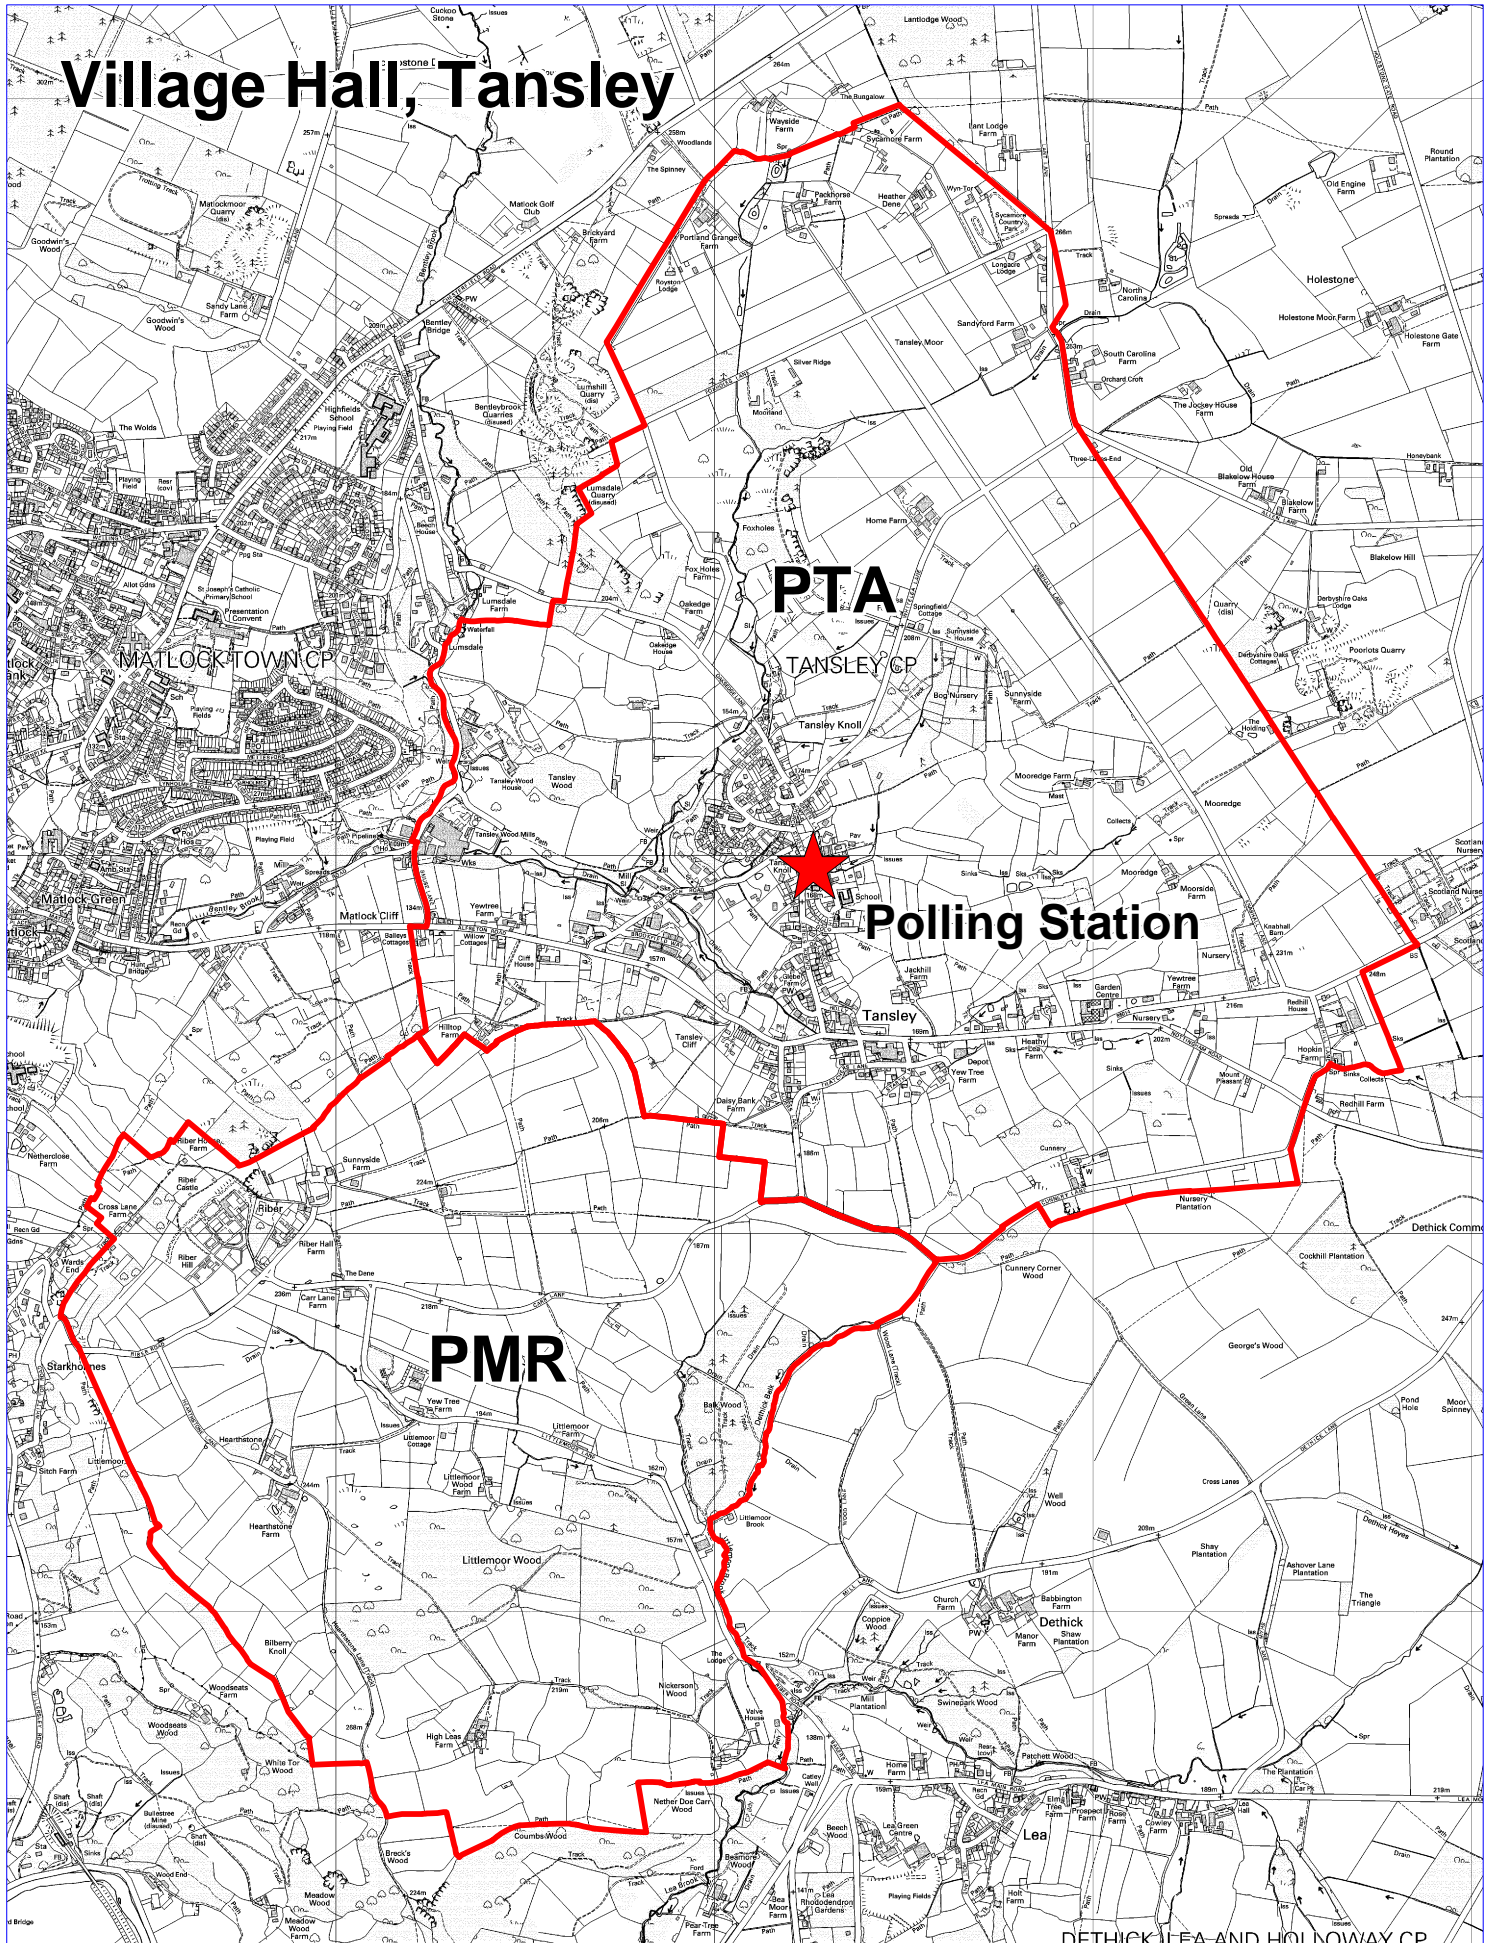

Village Hall, Tansley

© Crown Copyright and database rights (2011) Ordnance Survey (100019785)

Derbyshire Dales District Council, Town Hall, Bank Road,
Matlock, Derbyshire, DE4 3NN.
Telephone: (01629) 761100.