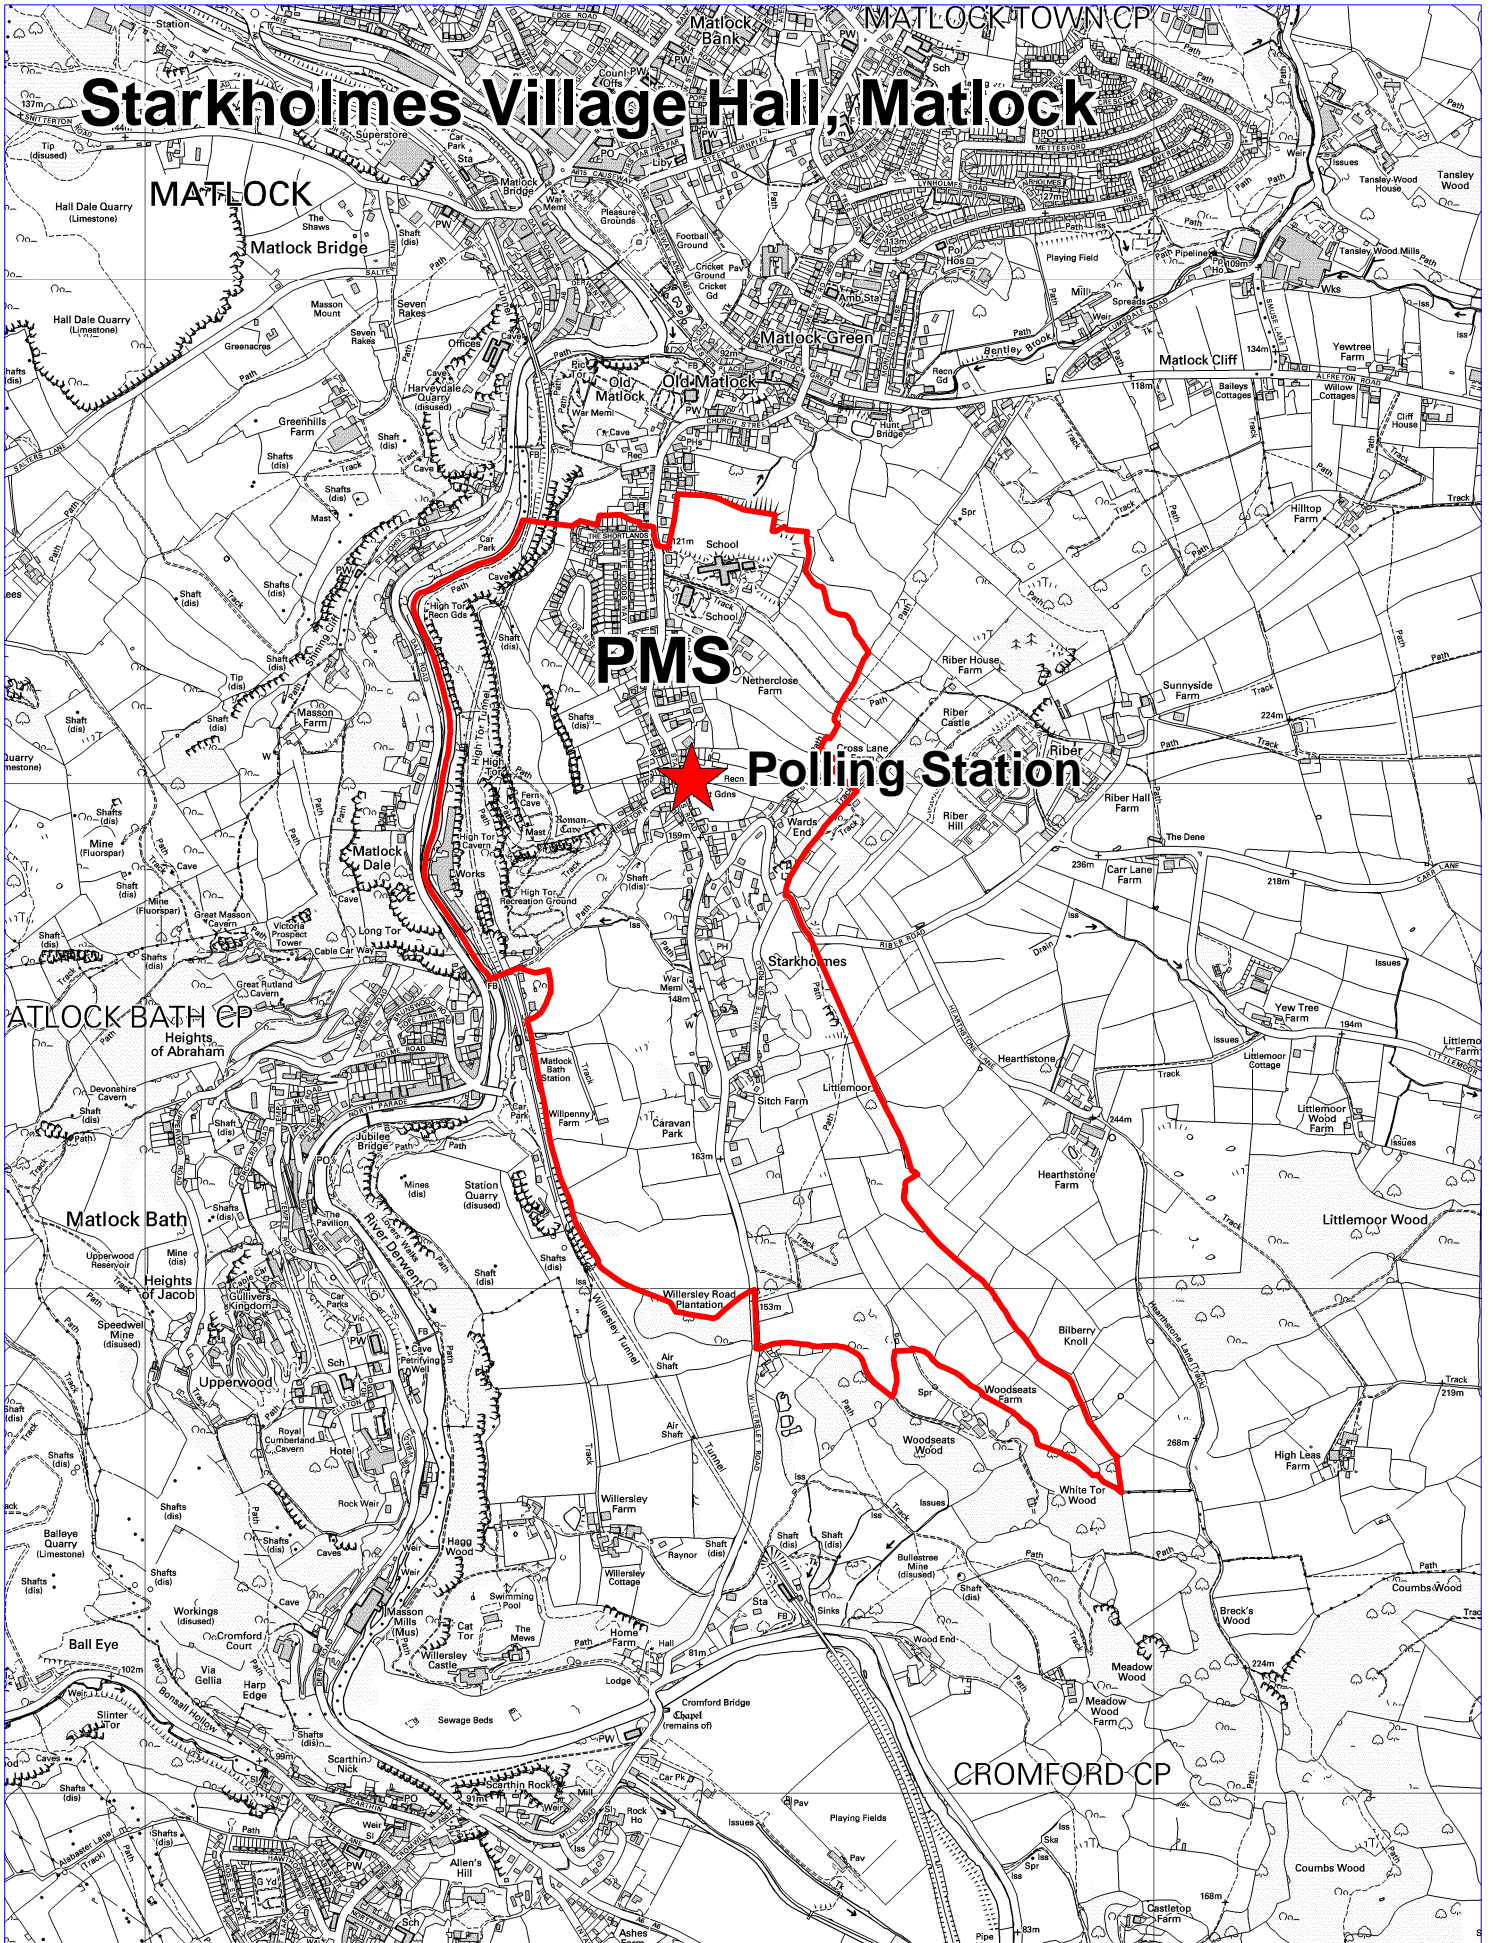

# Starkholmes Village Hall, Matlock

© Crown Copyright and database rights (2011) Ordnance Survey (100019785)

Derbyshire Dales District Council, Town Hall, Bank Road,  
Matlock, Derbyshire, DE4 3NN.  
Telephone: (01629) 761100.

Scale 1: 15,000  
09/08/2011

[WWW.DERBYSHIREDALES.GOV.UK](http://WWW.DERBYSHIREDALES.GOV.UK)