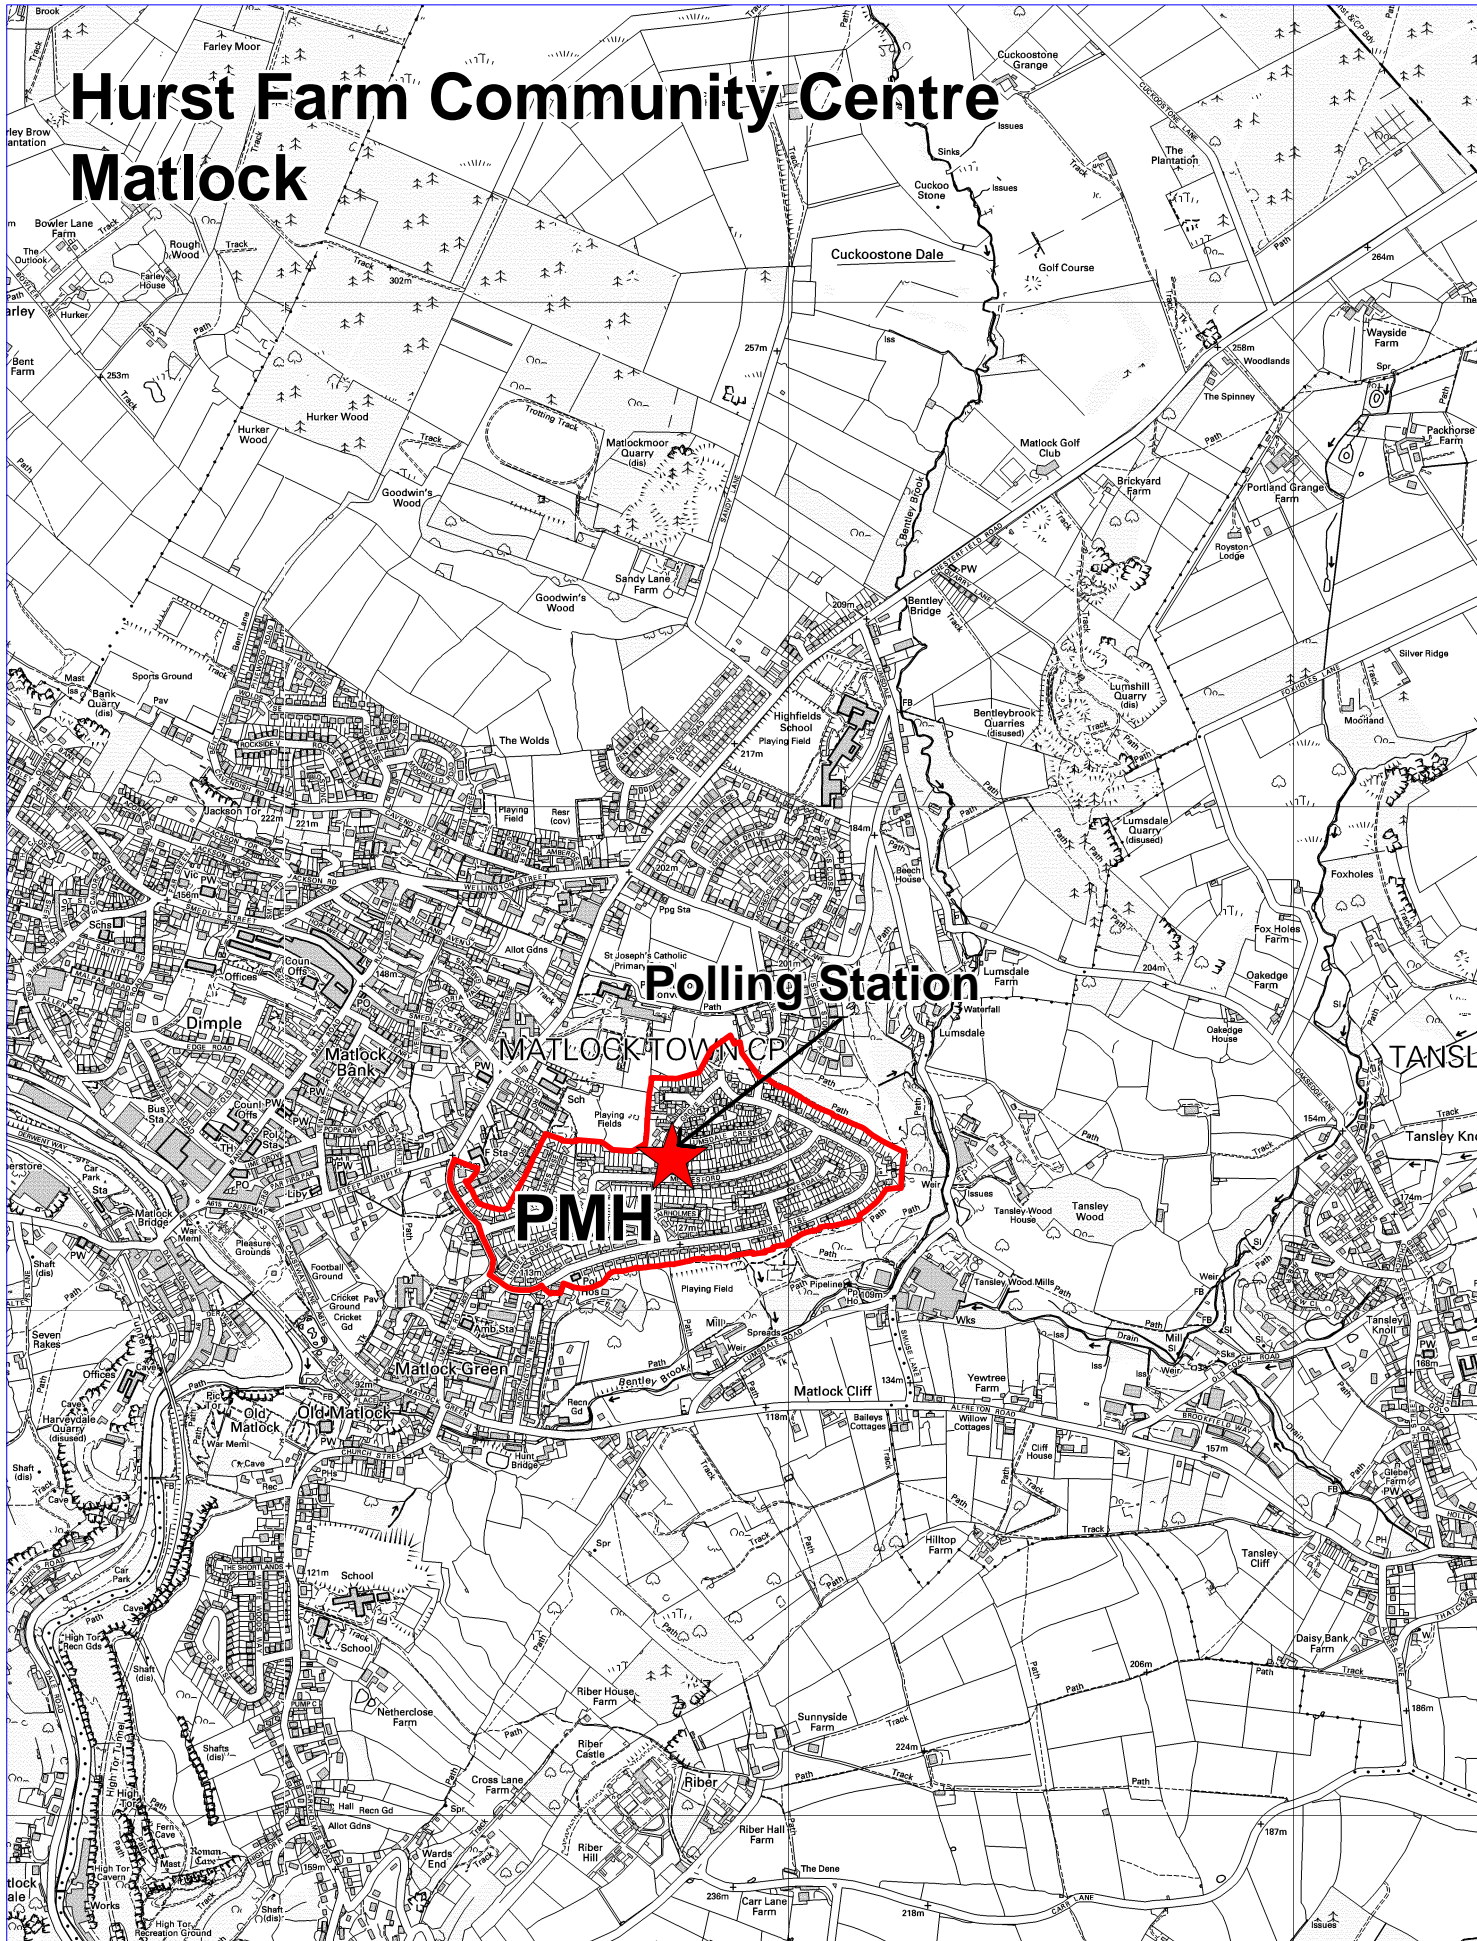

Hurst Farm Community Centre Matlock

© Crown Copyright and database rights (2011) Ordnance Survey (100019785)

Derbyshire Dales District Council, Town Hall, Bank Road,
Matlock, Derbyshire, DE4 3NN.
Telephone: (01629) 761100.

Scale 1: 15,000
09/08/2011

WWW.DERBYSHIREDALES.GOV.UK