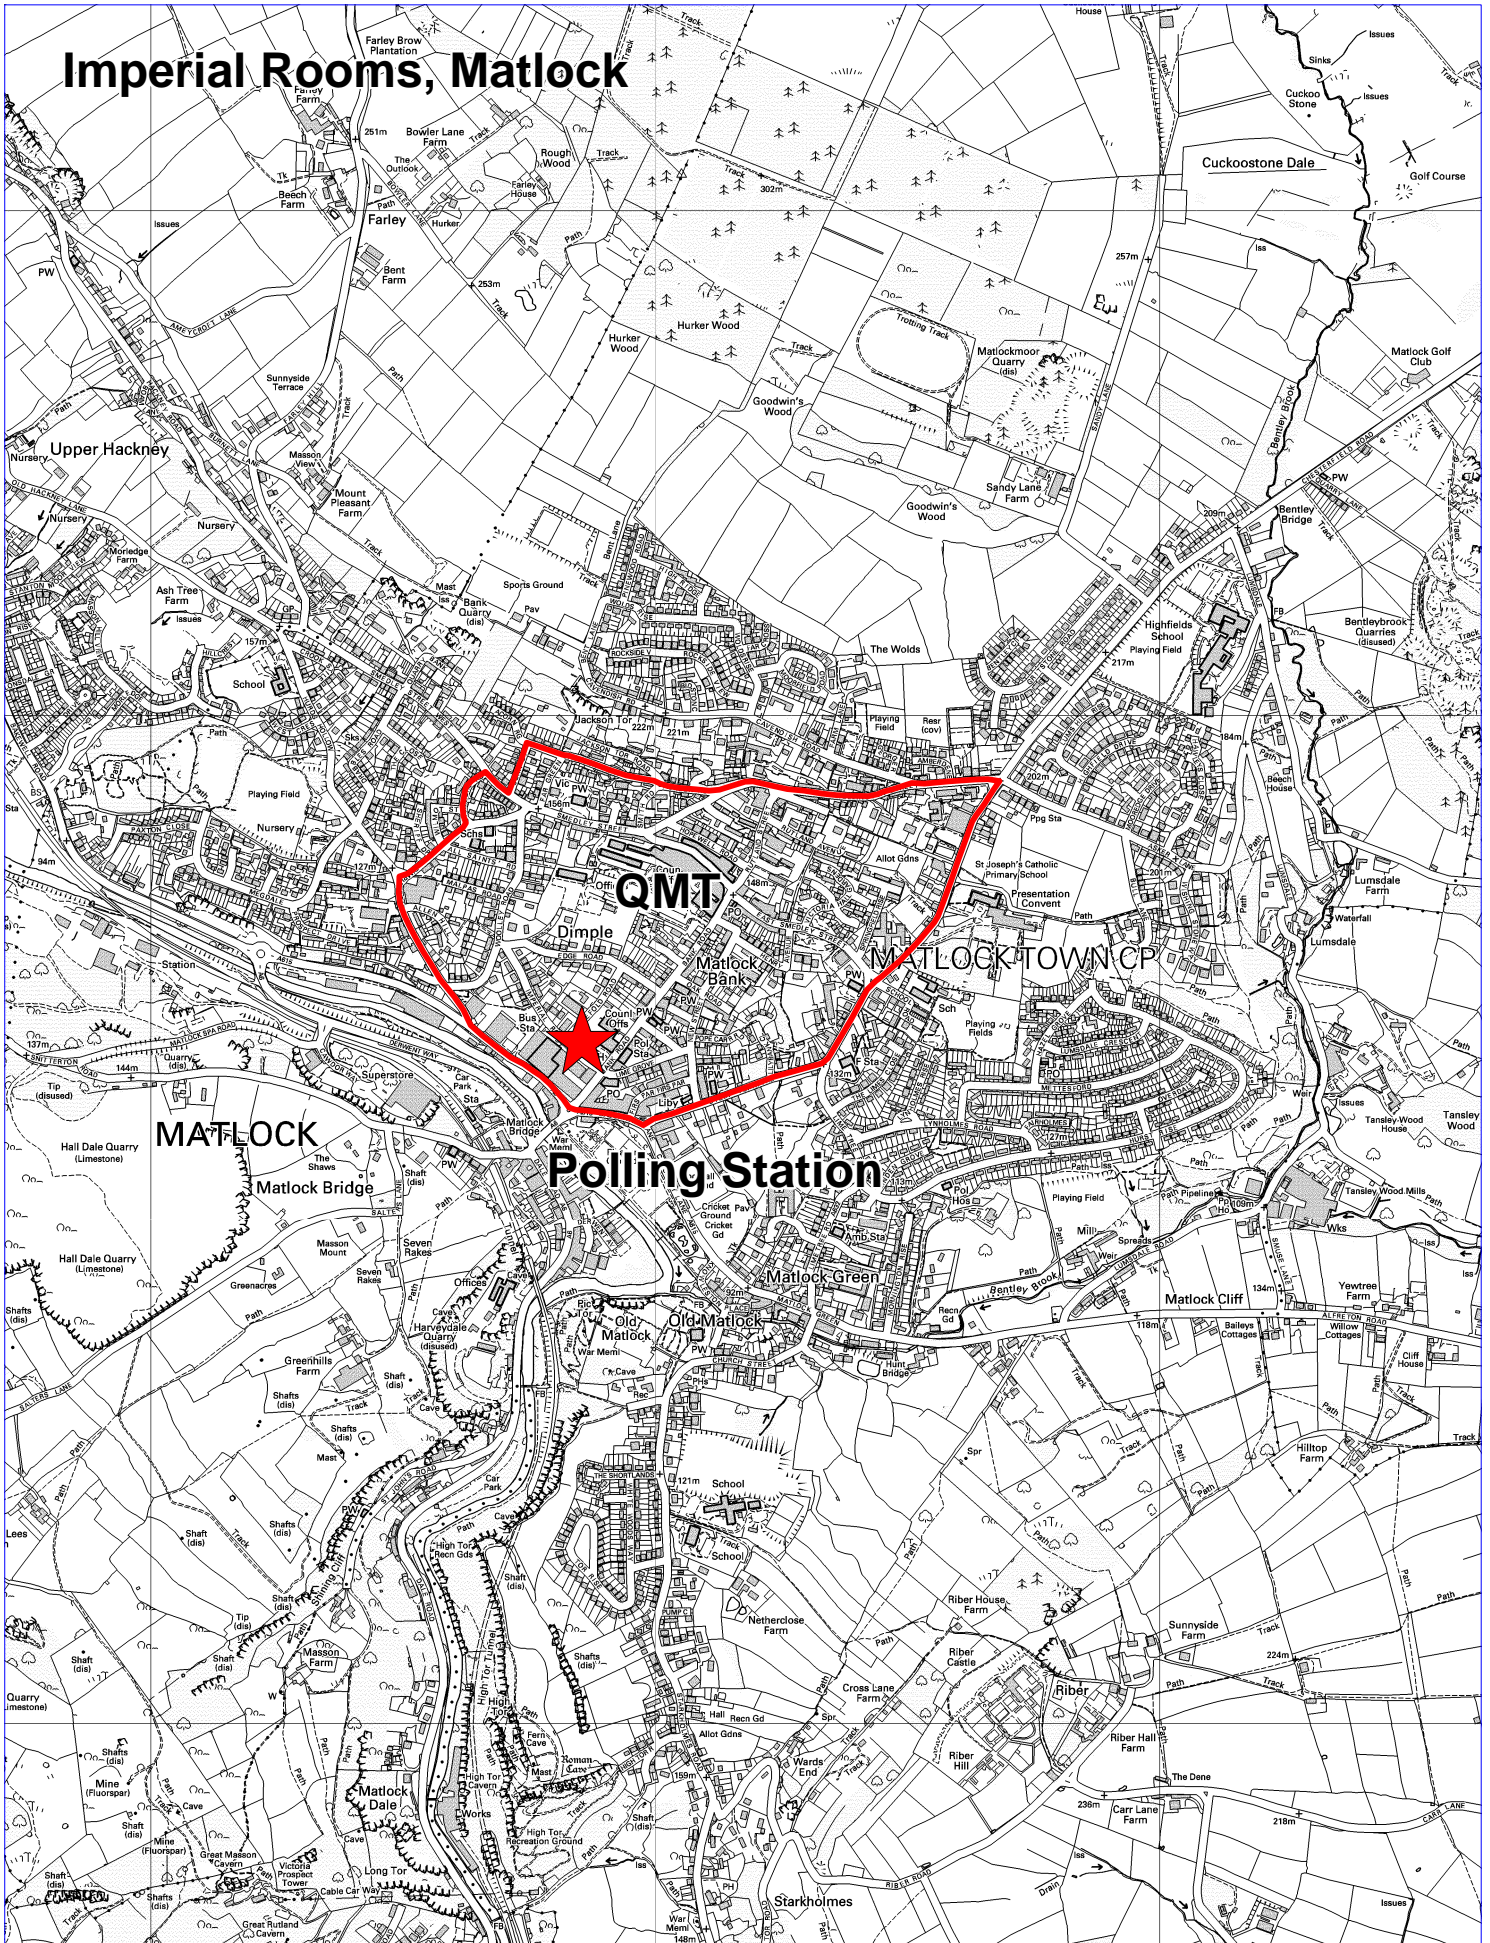

Imperial Rooms, Matlock

© Crown Copyright and database rights (2011) Ordnance Survey (100019785)

Derbyshire Dales District Council, Town Hall, Bank Road,
Matlock, Derbyshire, DE4 3NN.
Telephone: (01629) 761100.

Scale 1: 15,000
04/08/2011

WWW.DERBYSHIREDALES.GOV.UK