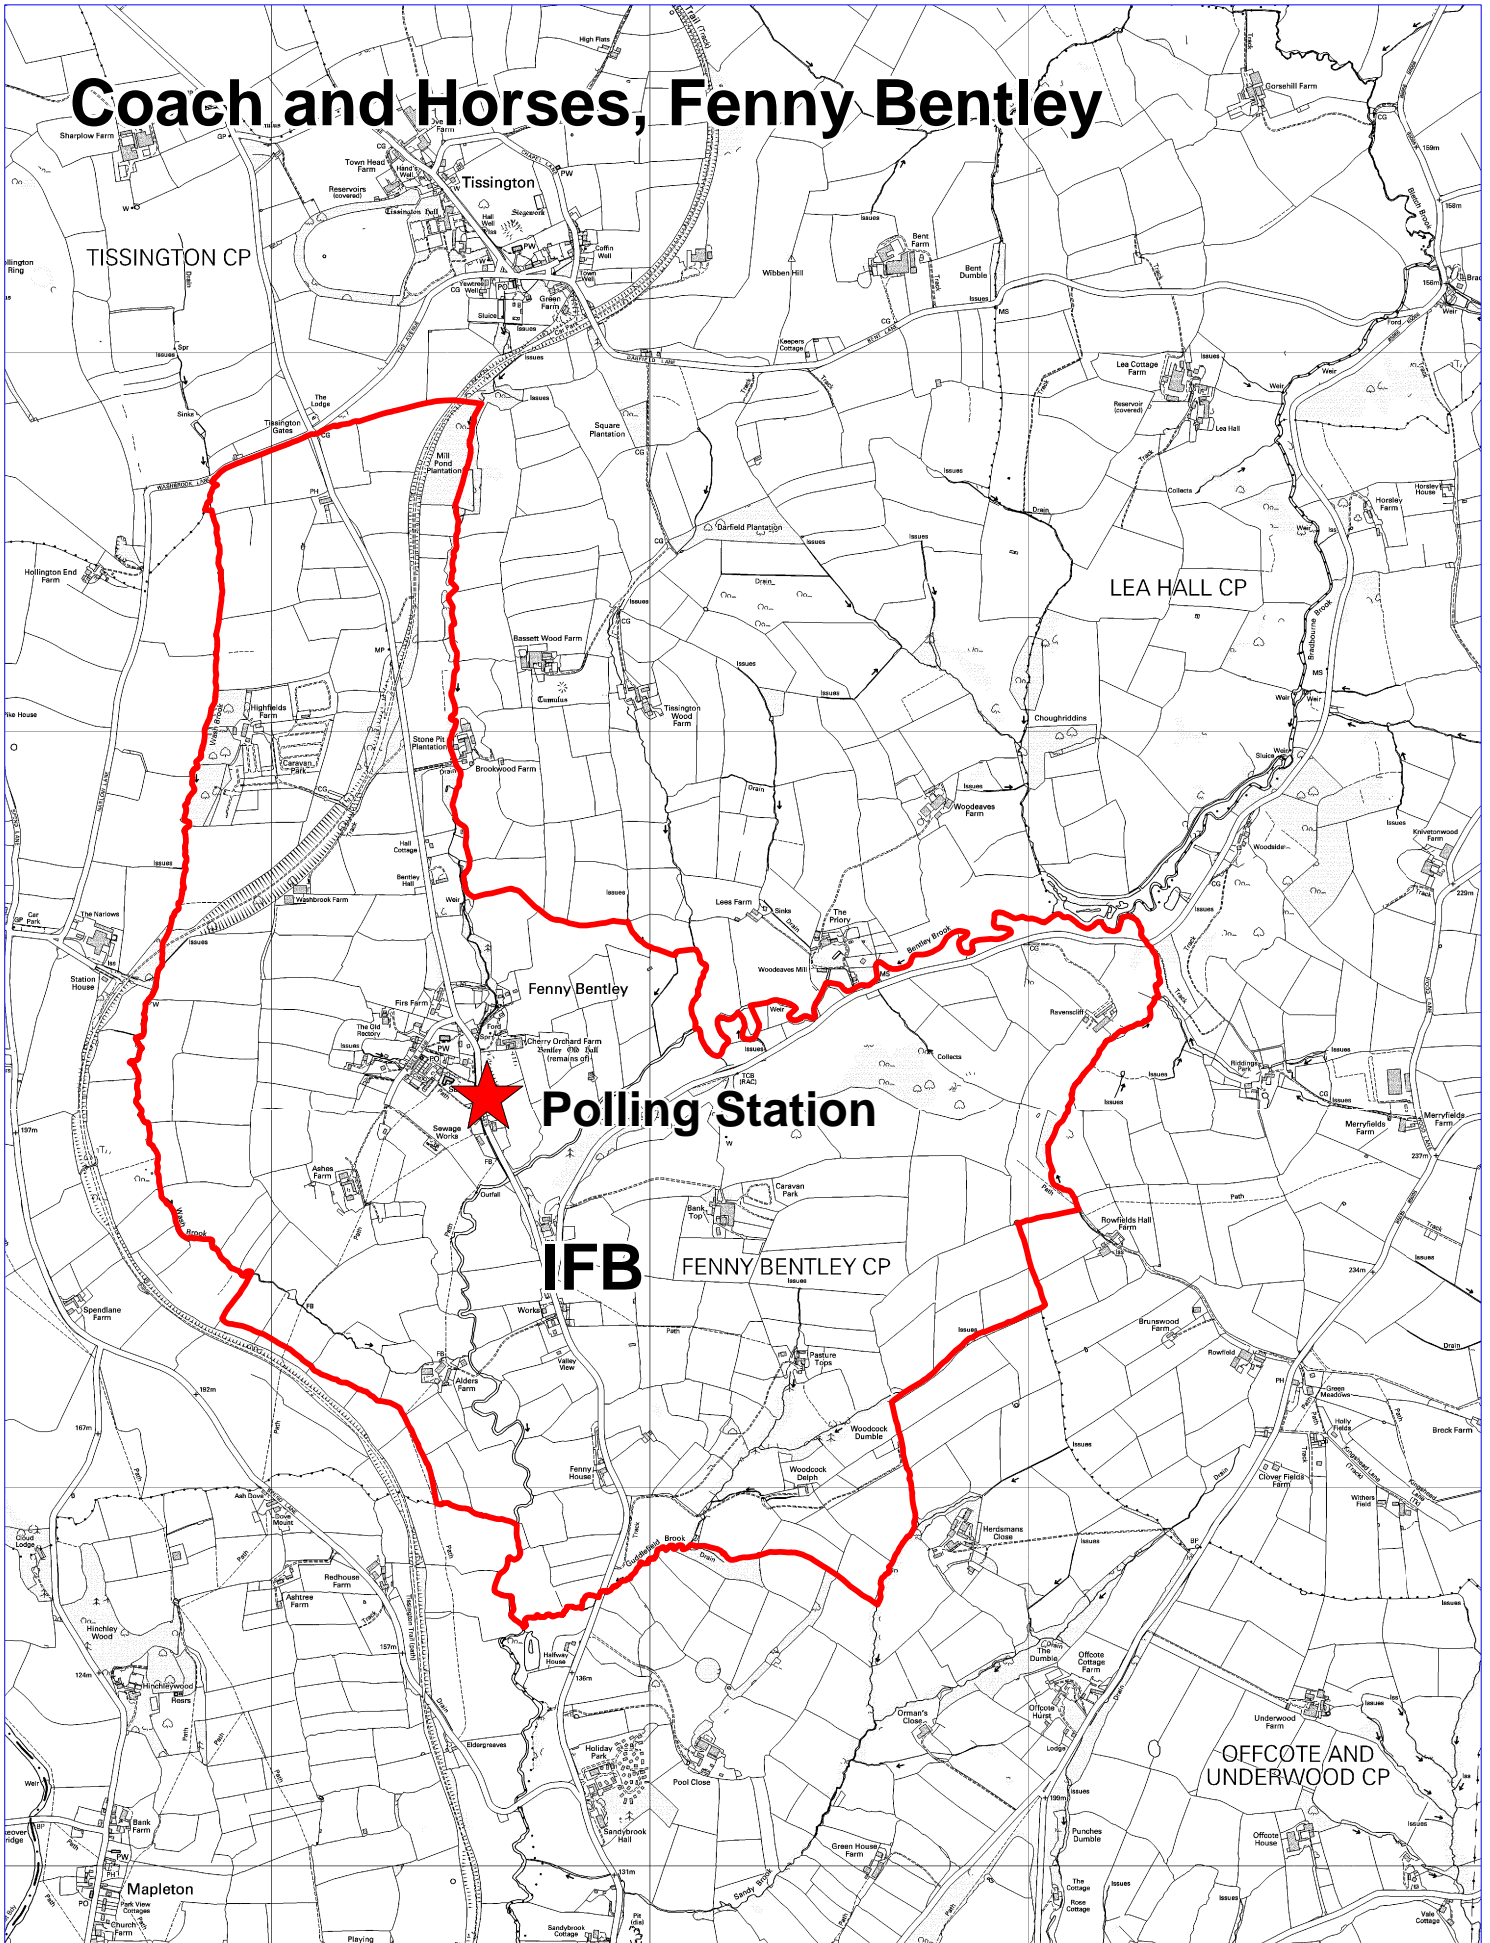

Coach and Horses, Fenny Bentley

© Crown Copyright and database rights (2011) Ordnance Survey (100019785)

Derbyshire Dales District Council, Town Hall, Bank Road,
Matlock, Derbyshire, DE4 3NN.
Telephone: (01629) 761100.