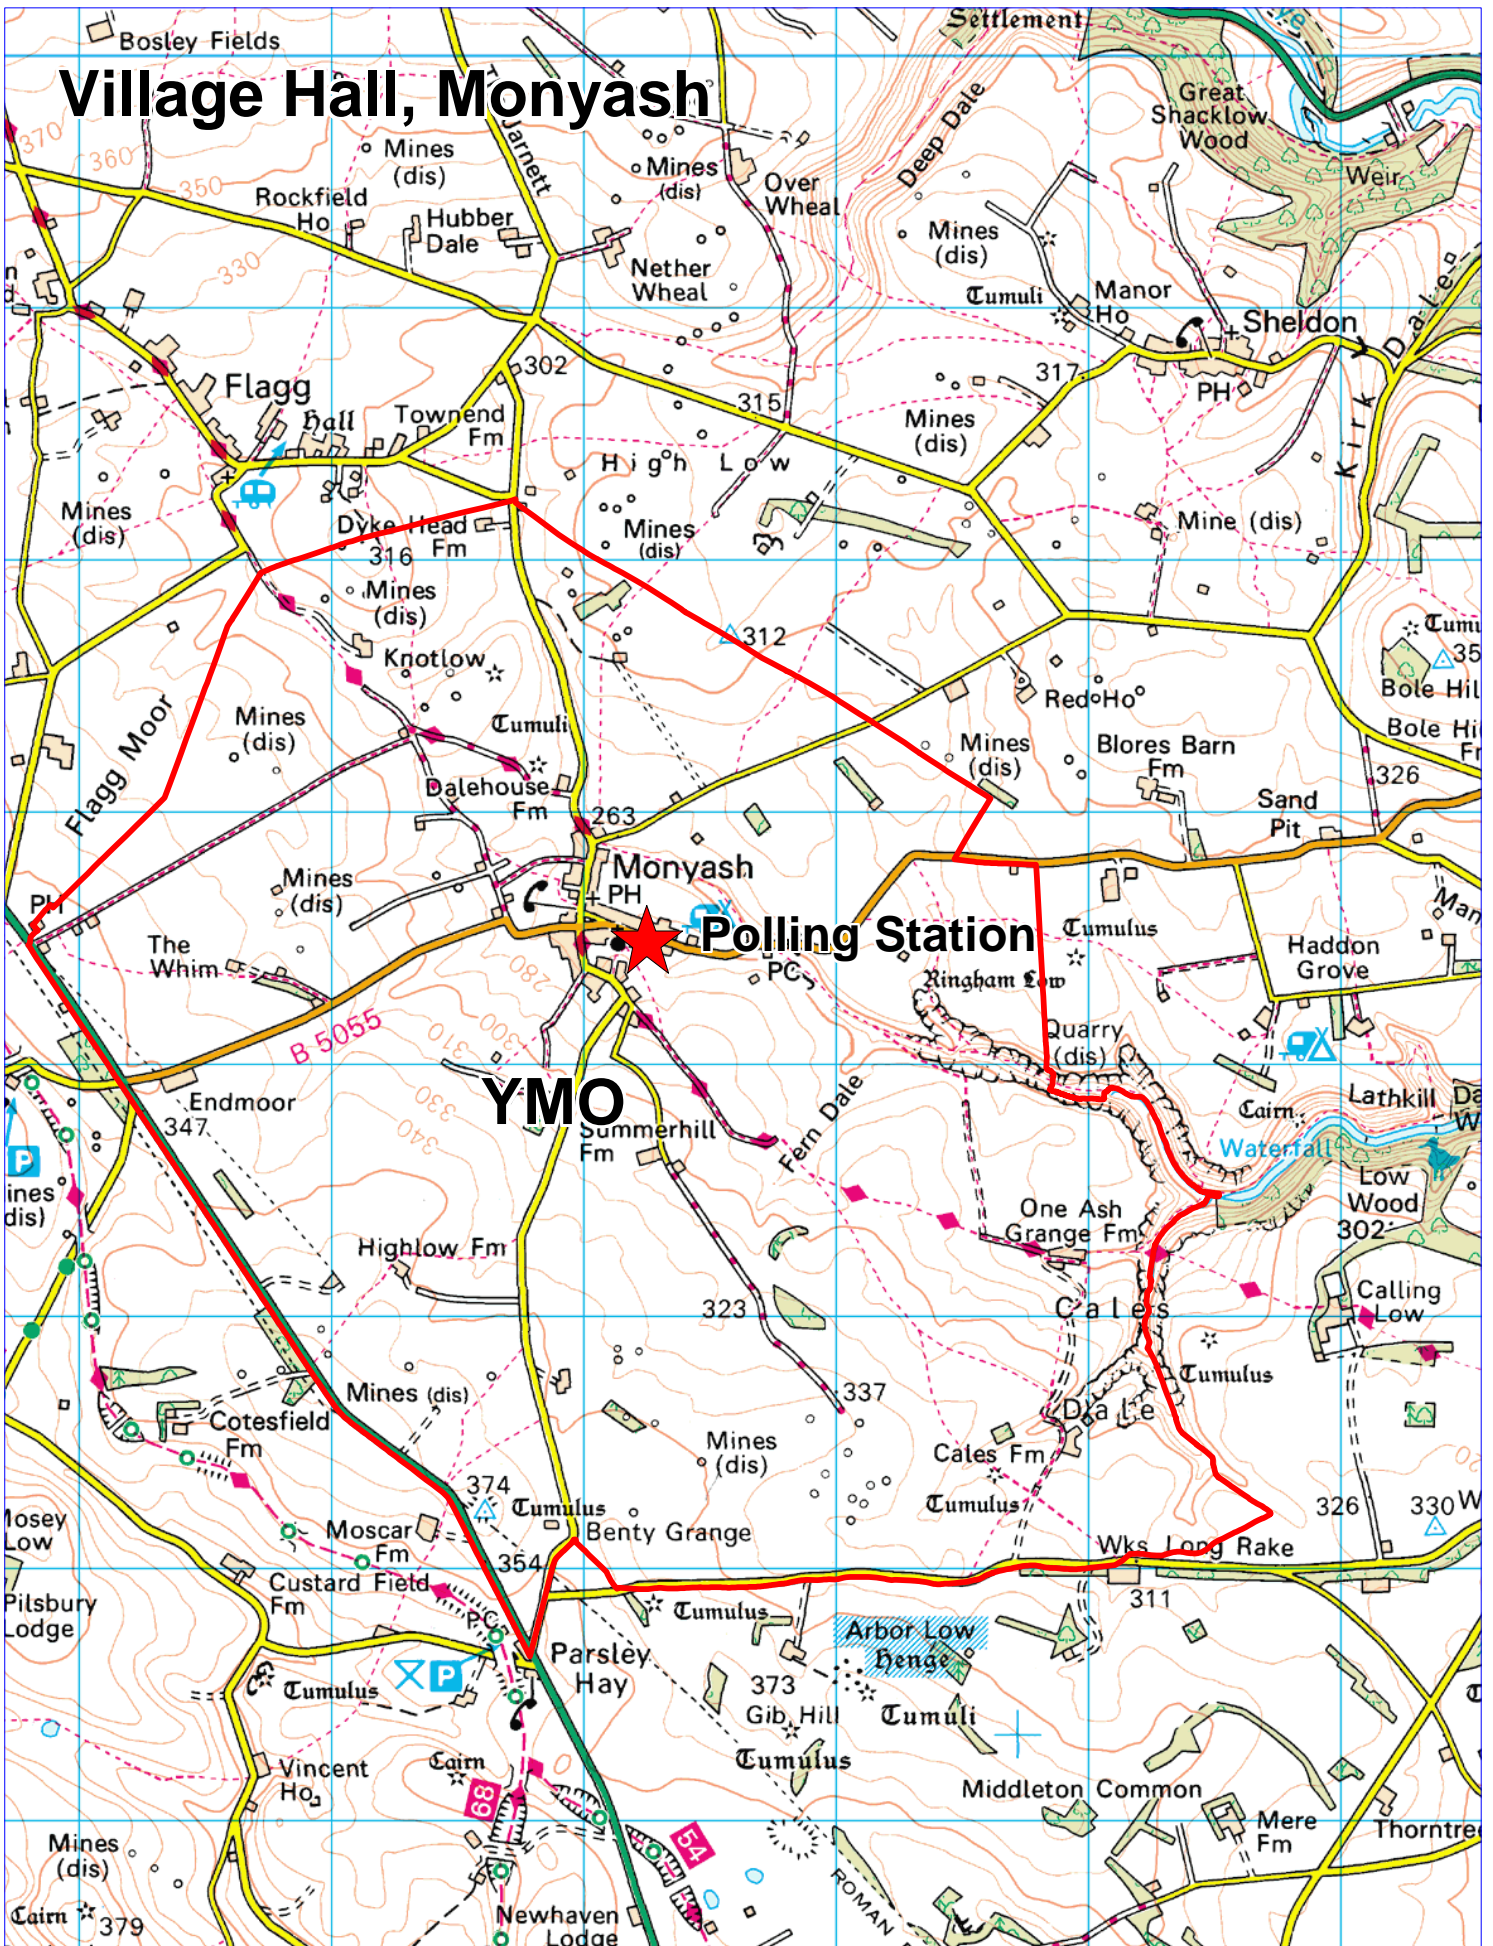

# Village Hall, Monyash

© Crown Copyright and database rights (2011) Ordnance Survey (100019785)

Derbyshire Dales District Council, Town Hall, Bank Road,  
Matlock, Derbyshire, DE4 3NN.  
Telephone: (01629) 761100.

Scale 1: 30,000  
09/08/2011

[WWW.DERBYSHIREDALES.GOV.UK](http://WWW.DERBYSHIREDALES.GOV.UK)