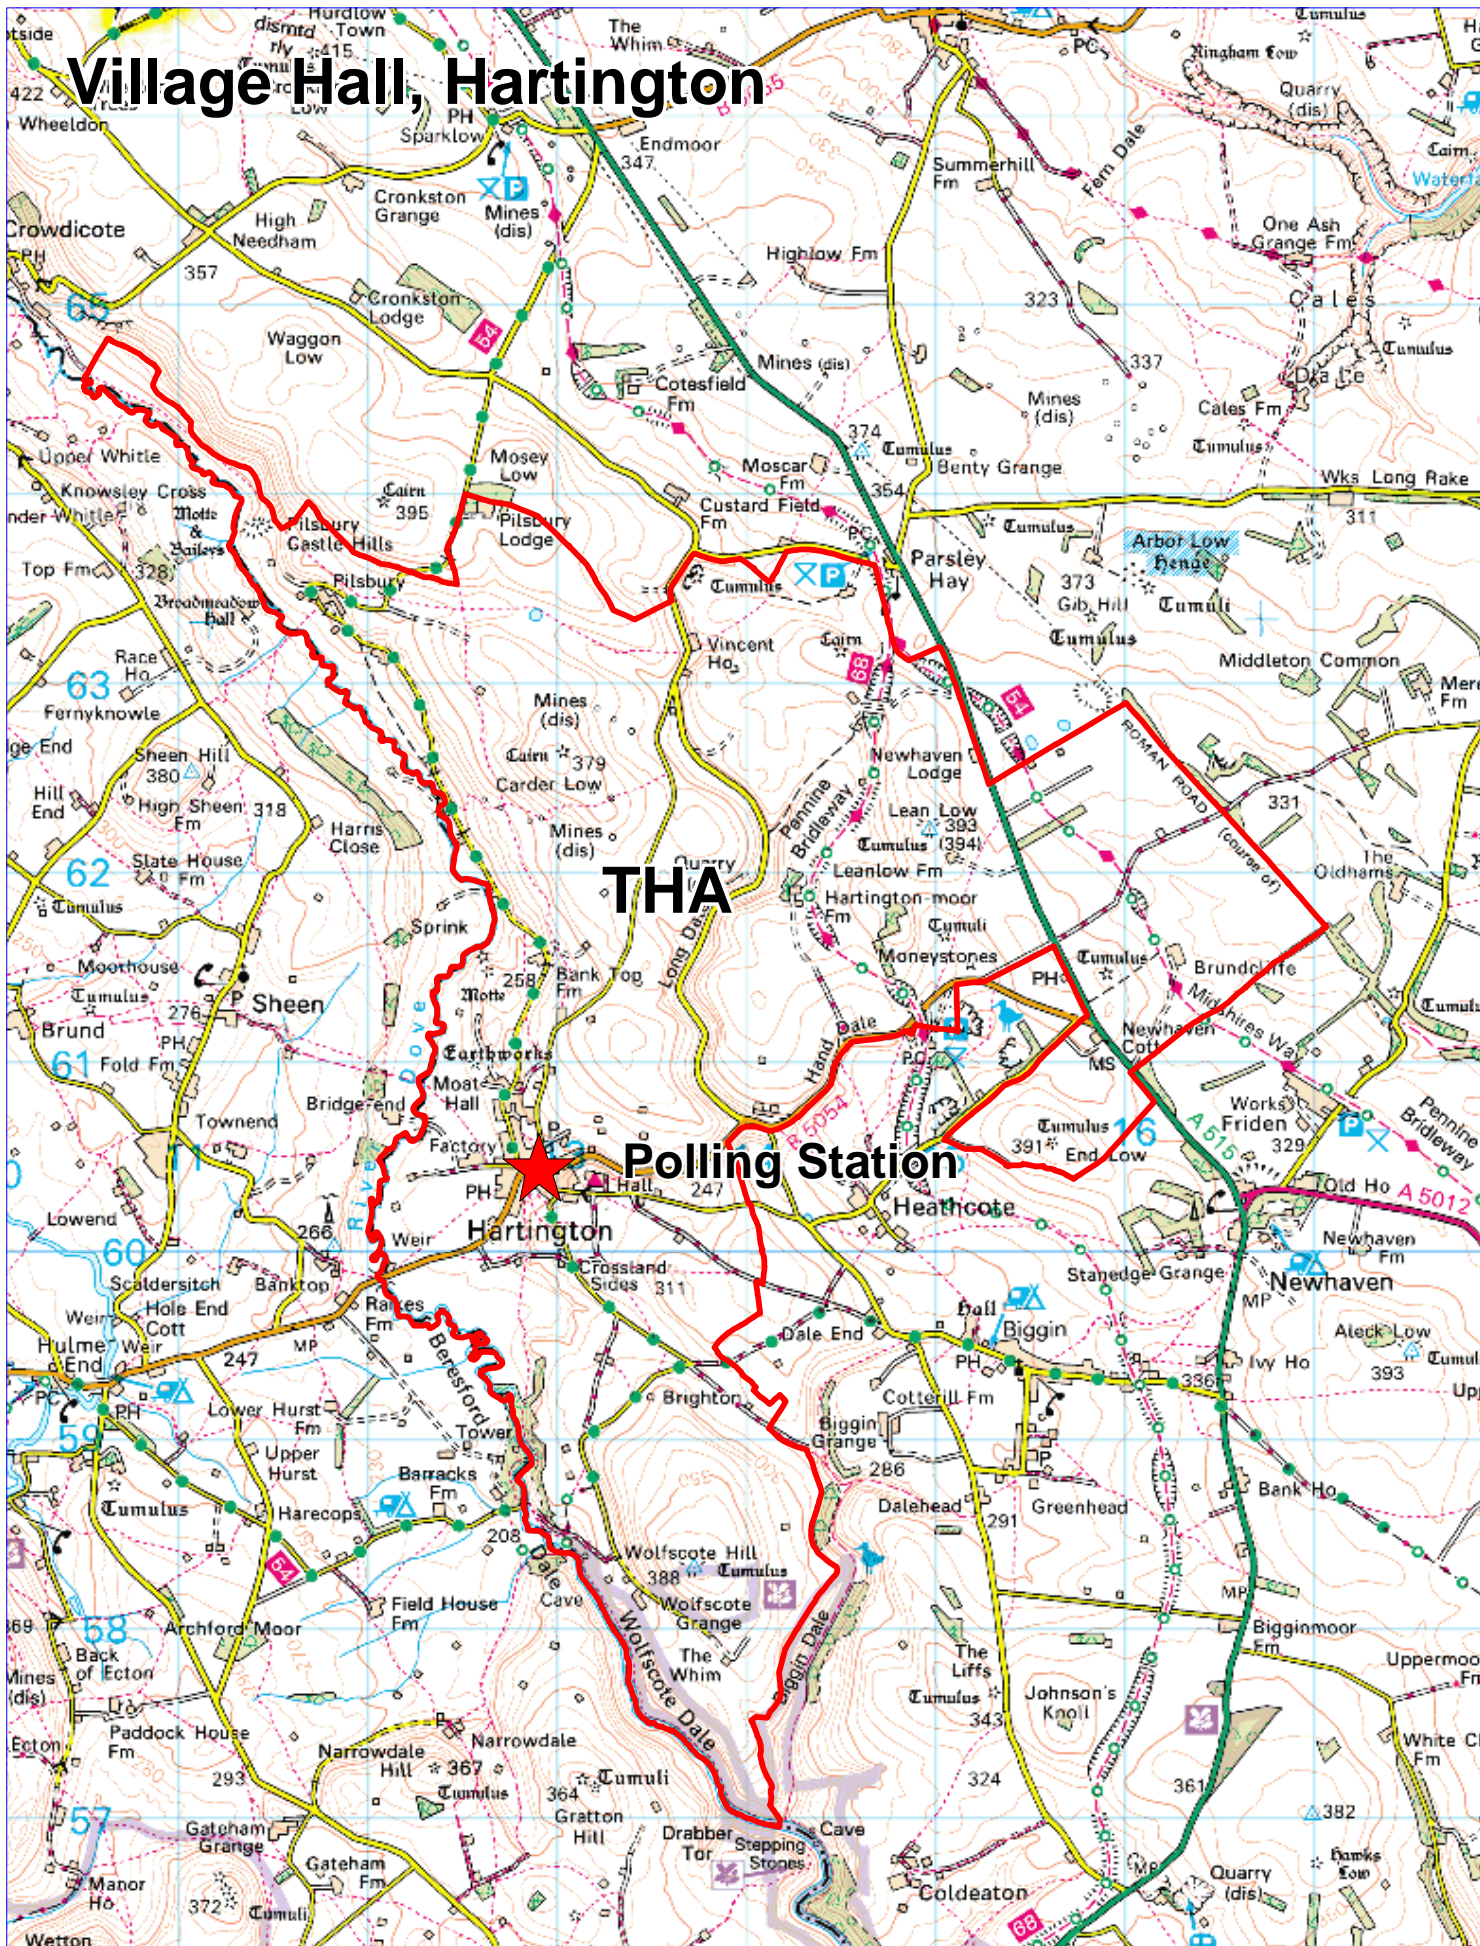

Village Hall, Hartington

© Crown Copyright and database rights (2011) Ordnance Survey (100019785)

Derbyshire Dales District Council, Town Hall, Bank Road,
Matlock, Derbyshire, DE4 3NN.
Telephone: (01629) 761100.

Scale 1: 40,000
09/08/2011

WWW.DERBYSHIREDALES.GOV.UK