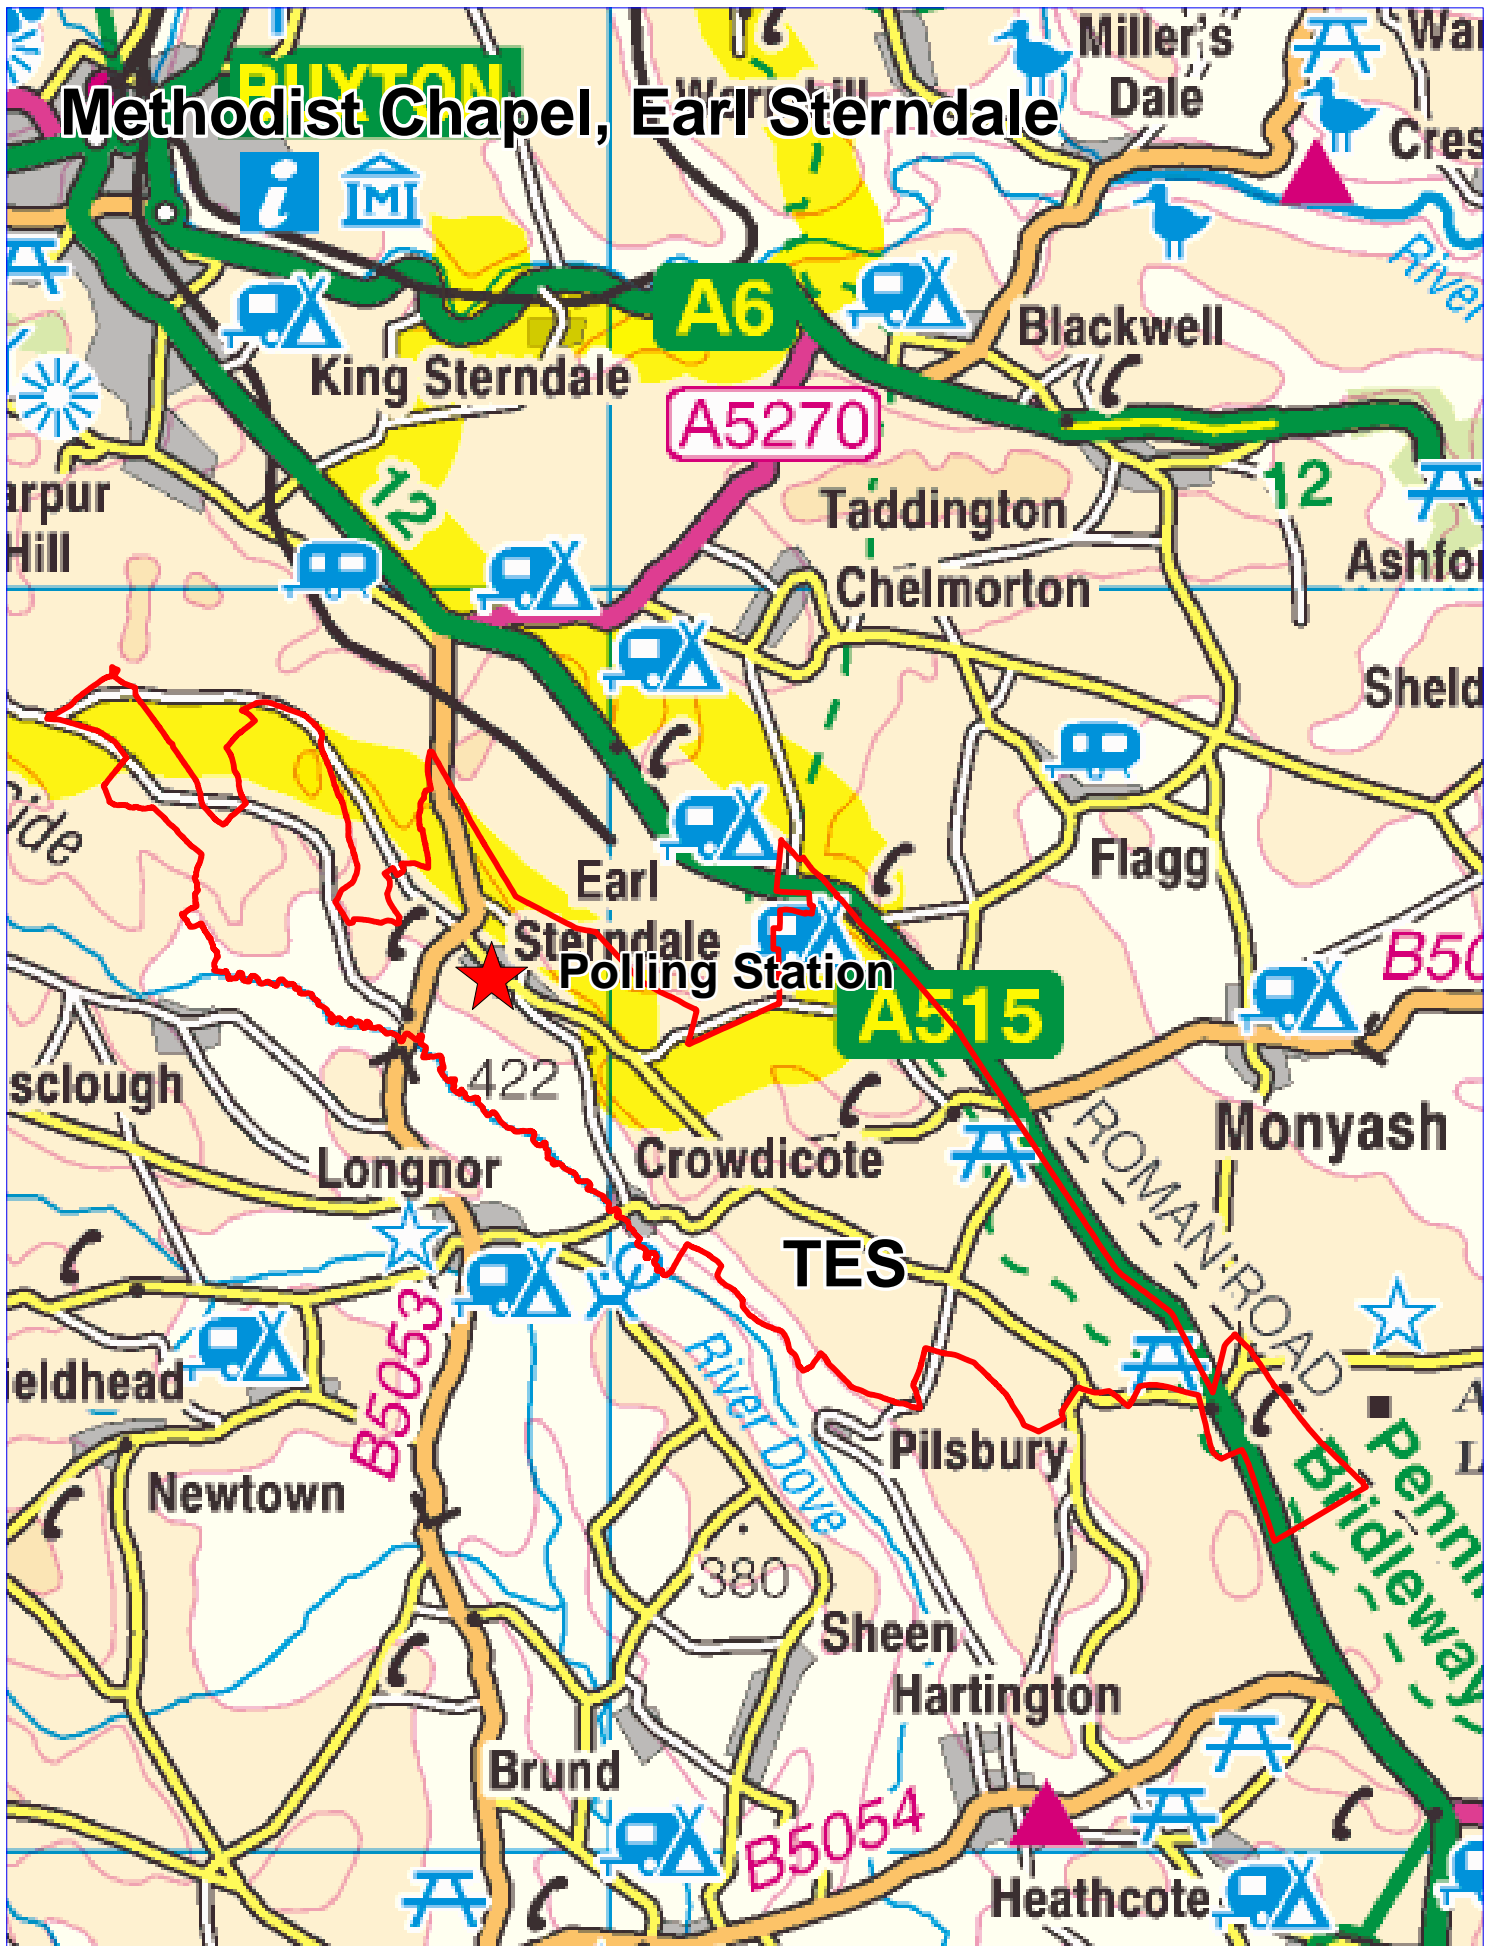

Methodist Chapel, Earl Sterndale

© Crown Copyright and database rights (2011) Ordnance Survey (100019785)

Derbyshire Dales District Council, Town Hall, Bank Road,
Matlock, Derbyshire, DE4 3NN.
Telephone: (01629) 761100.

Scale 1: 60,000
09/08/2011

WWW.DERBYSHIREDALES.GOV.UK