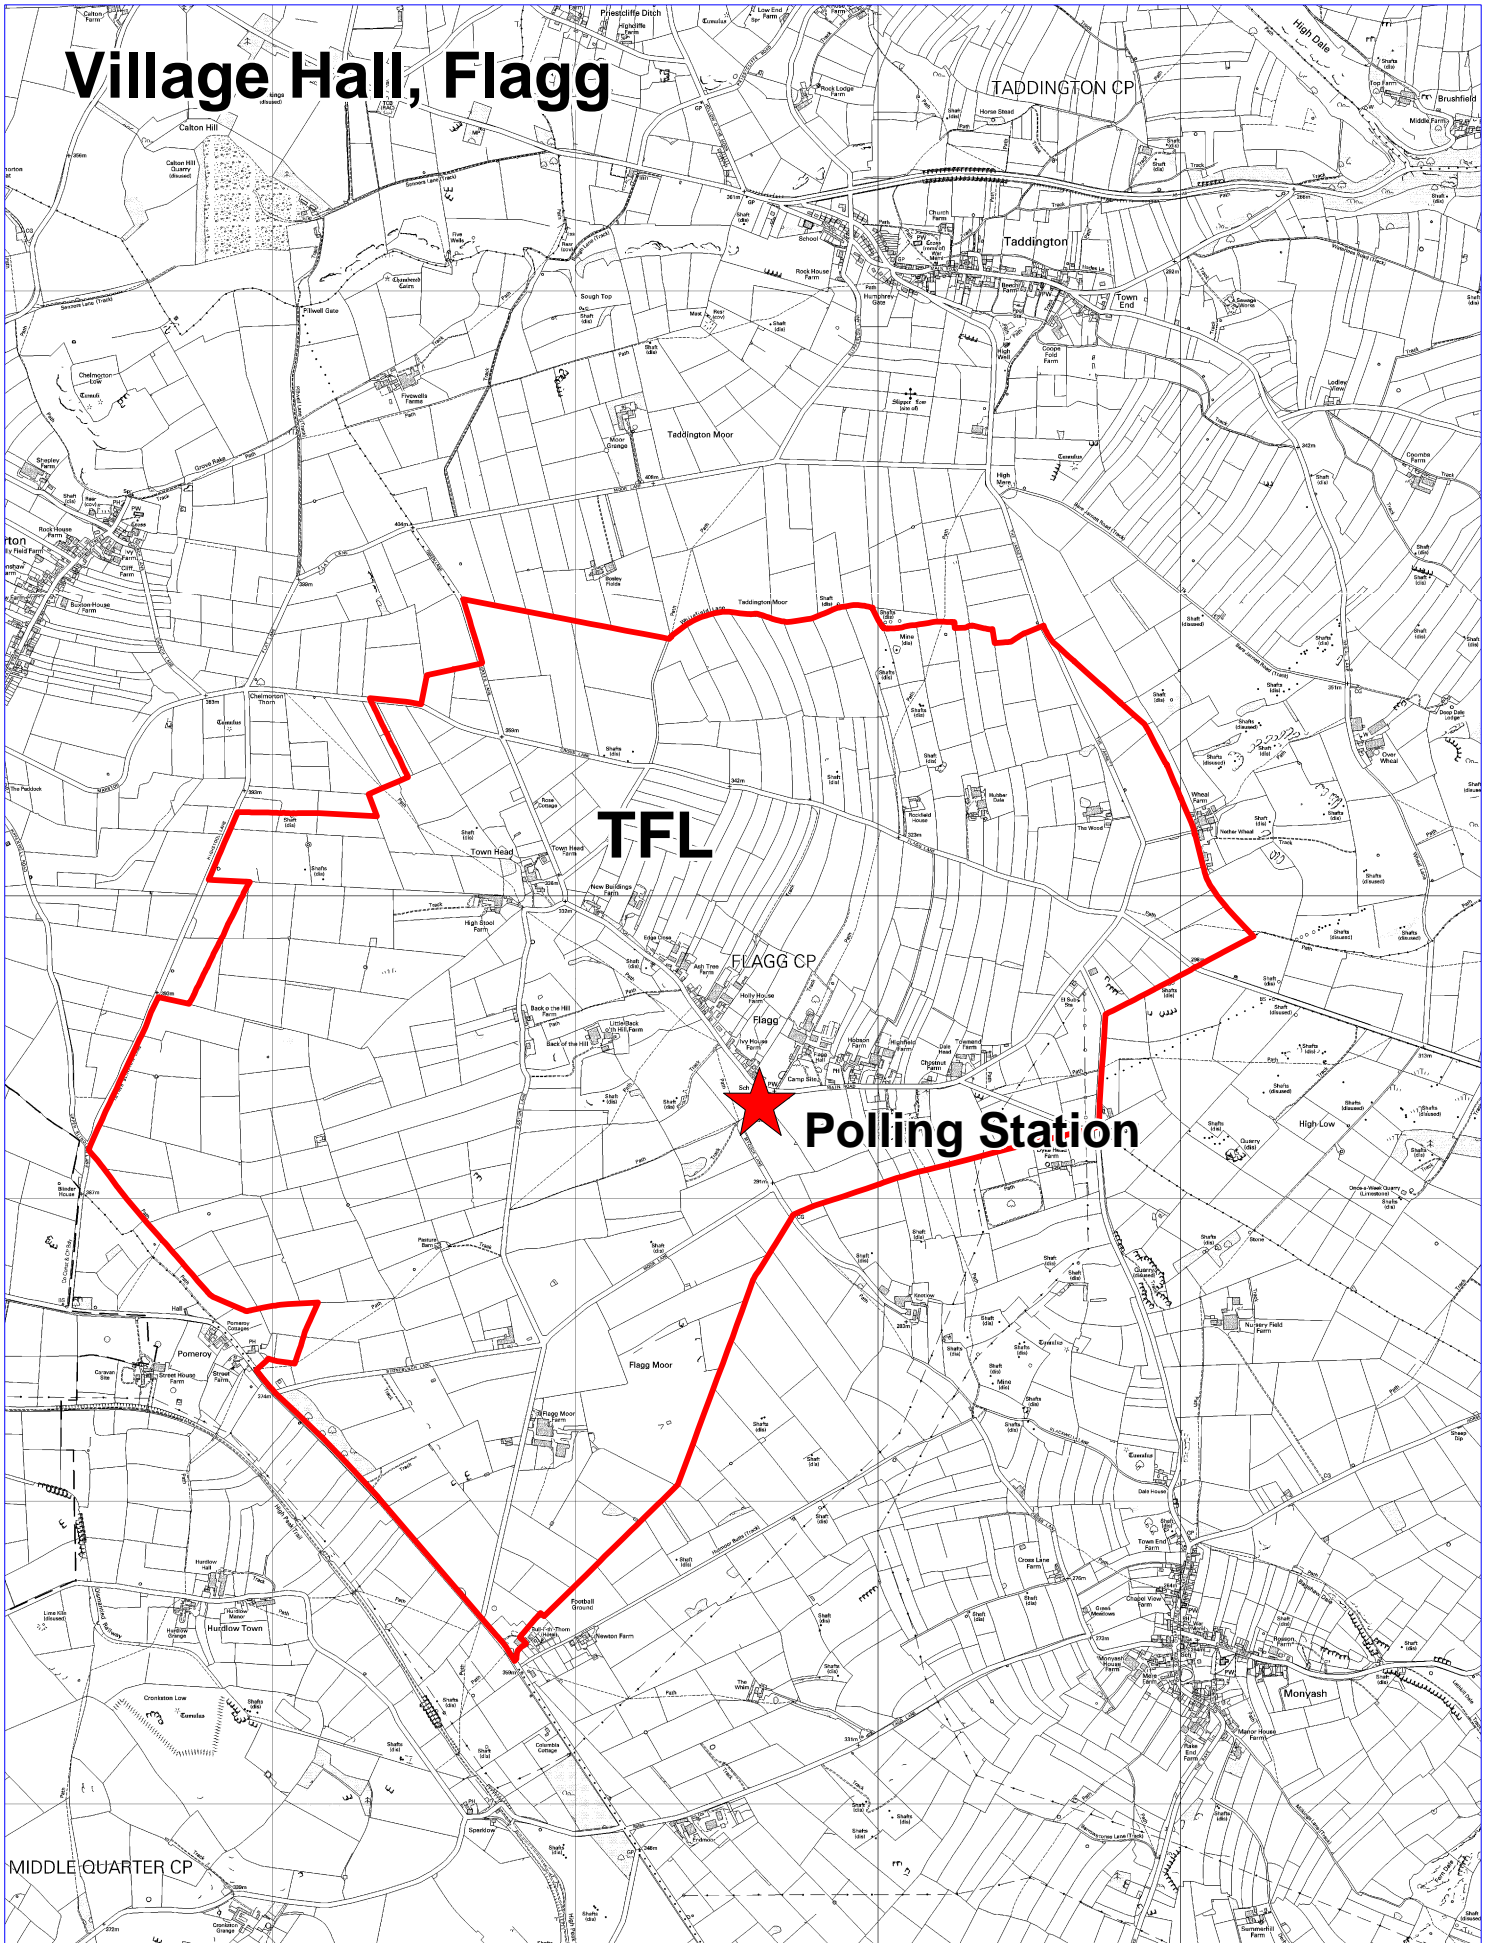

Village Hall, Flagg

© Crown Copyright and database rights (2011) Ordnance Survey (100019785)

Derbyshire Dales District Council, Town Hall, Bank Road,
Matlock, Derbyshire, DE4 3NN.
Telephone: (01629) 761100.

Scale 1: 25,000
09/08/2011

WWW.DERBYSHIREDALES.GOV.UK