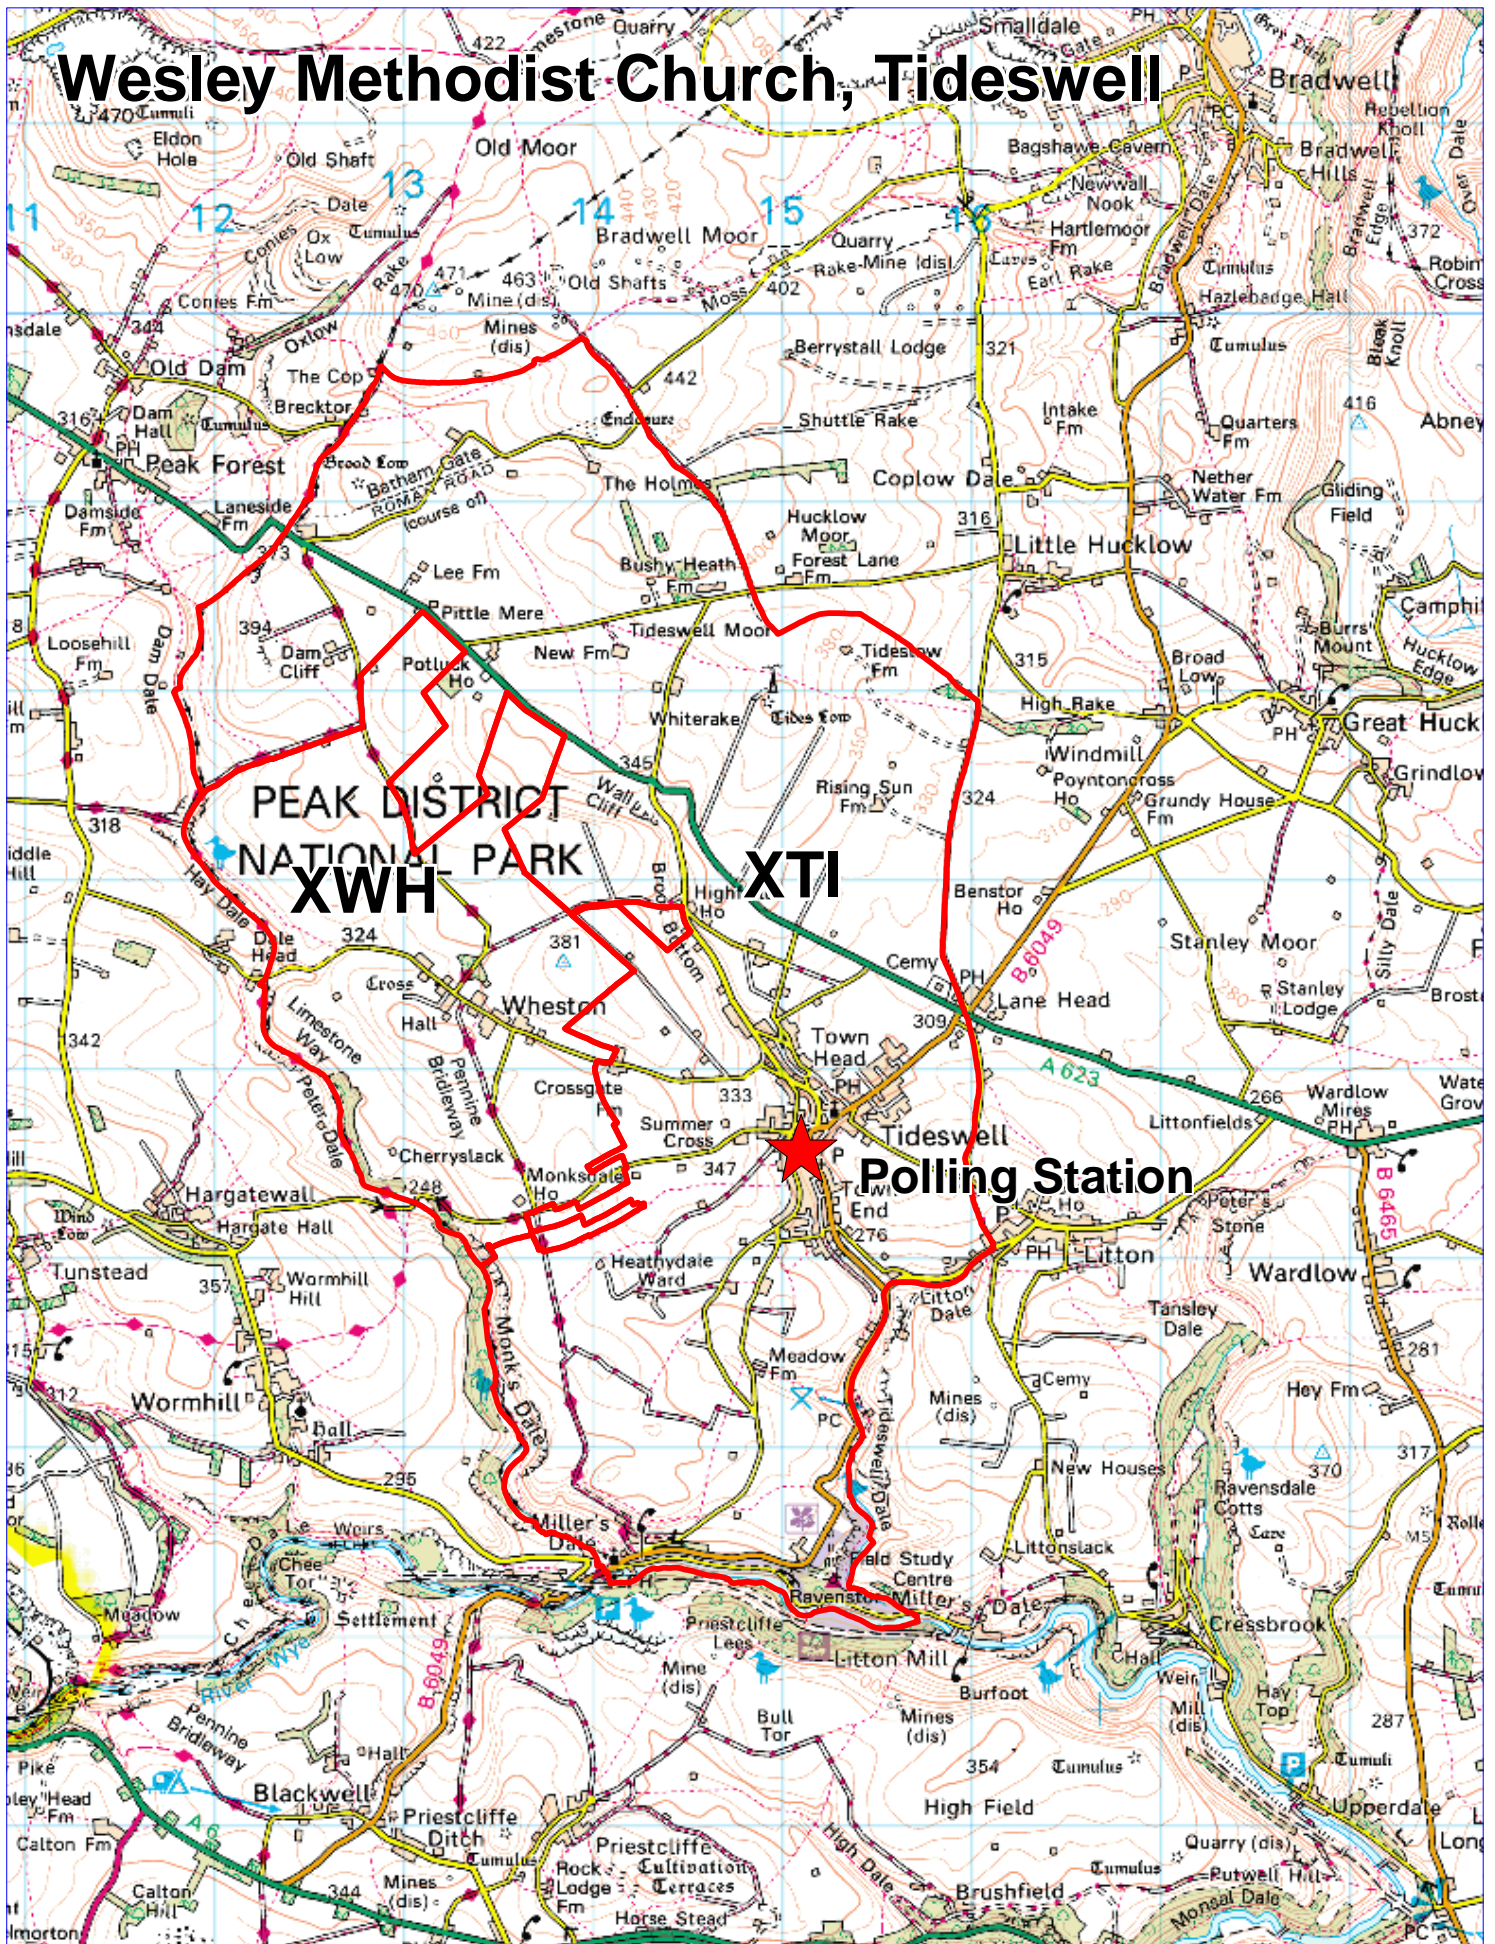

Wesley Methodist Church, Tideswell

© Crown Copyright and database rights (2011) Ordnance Survey (100019785)

Derbyshire Dales District Council, Town Hall, Bank Road,
Matlock, Derbyshire, DE4 3NN.
Telephone: (01629) 761100.

Scale 1: 40,000
09/08/2011

WWW.DERBYSHIREDALES.GOV.UK