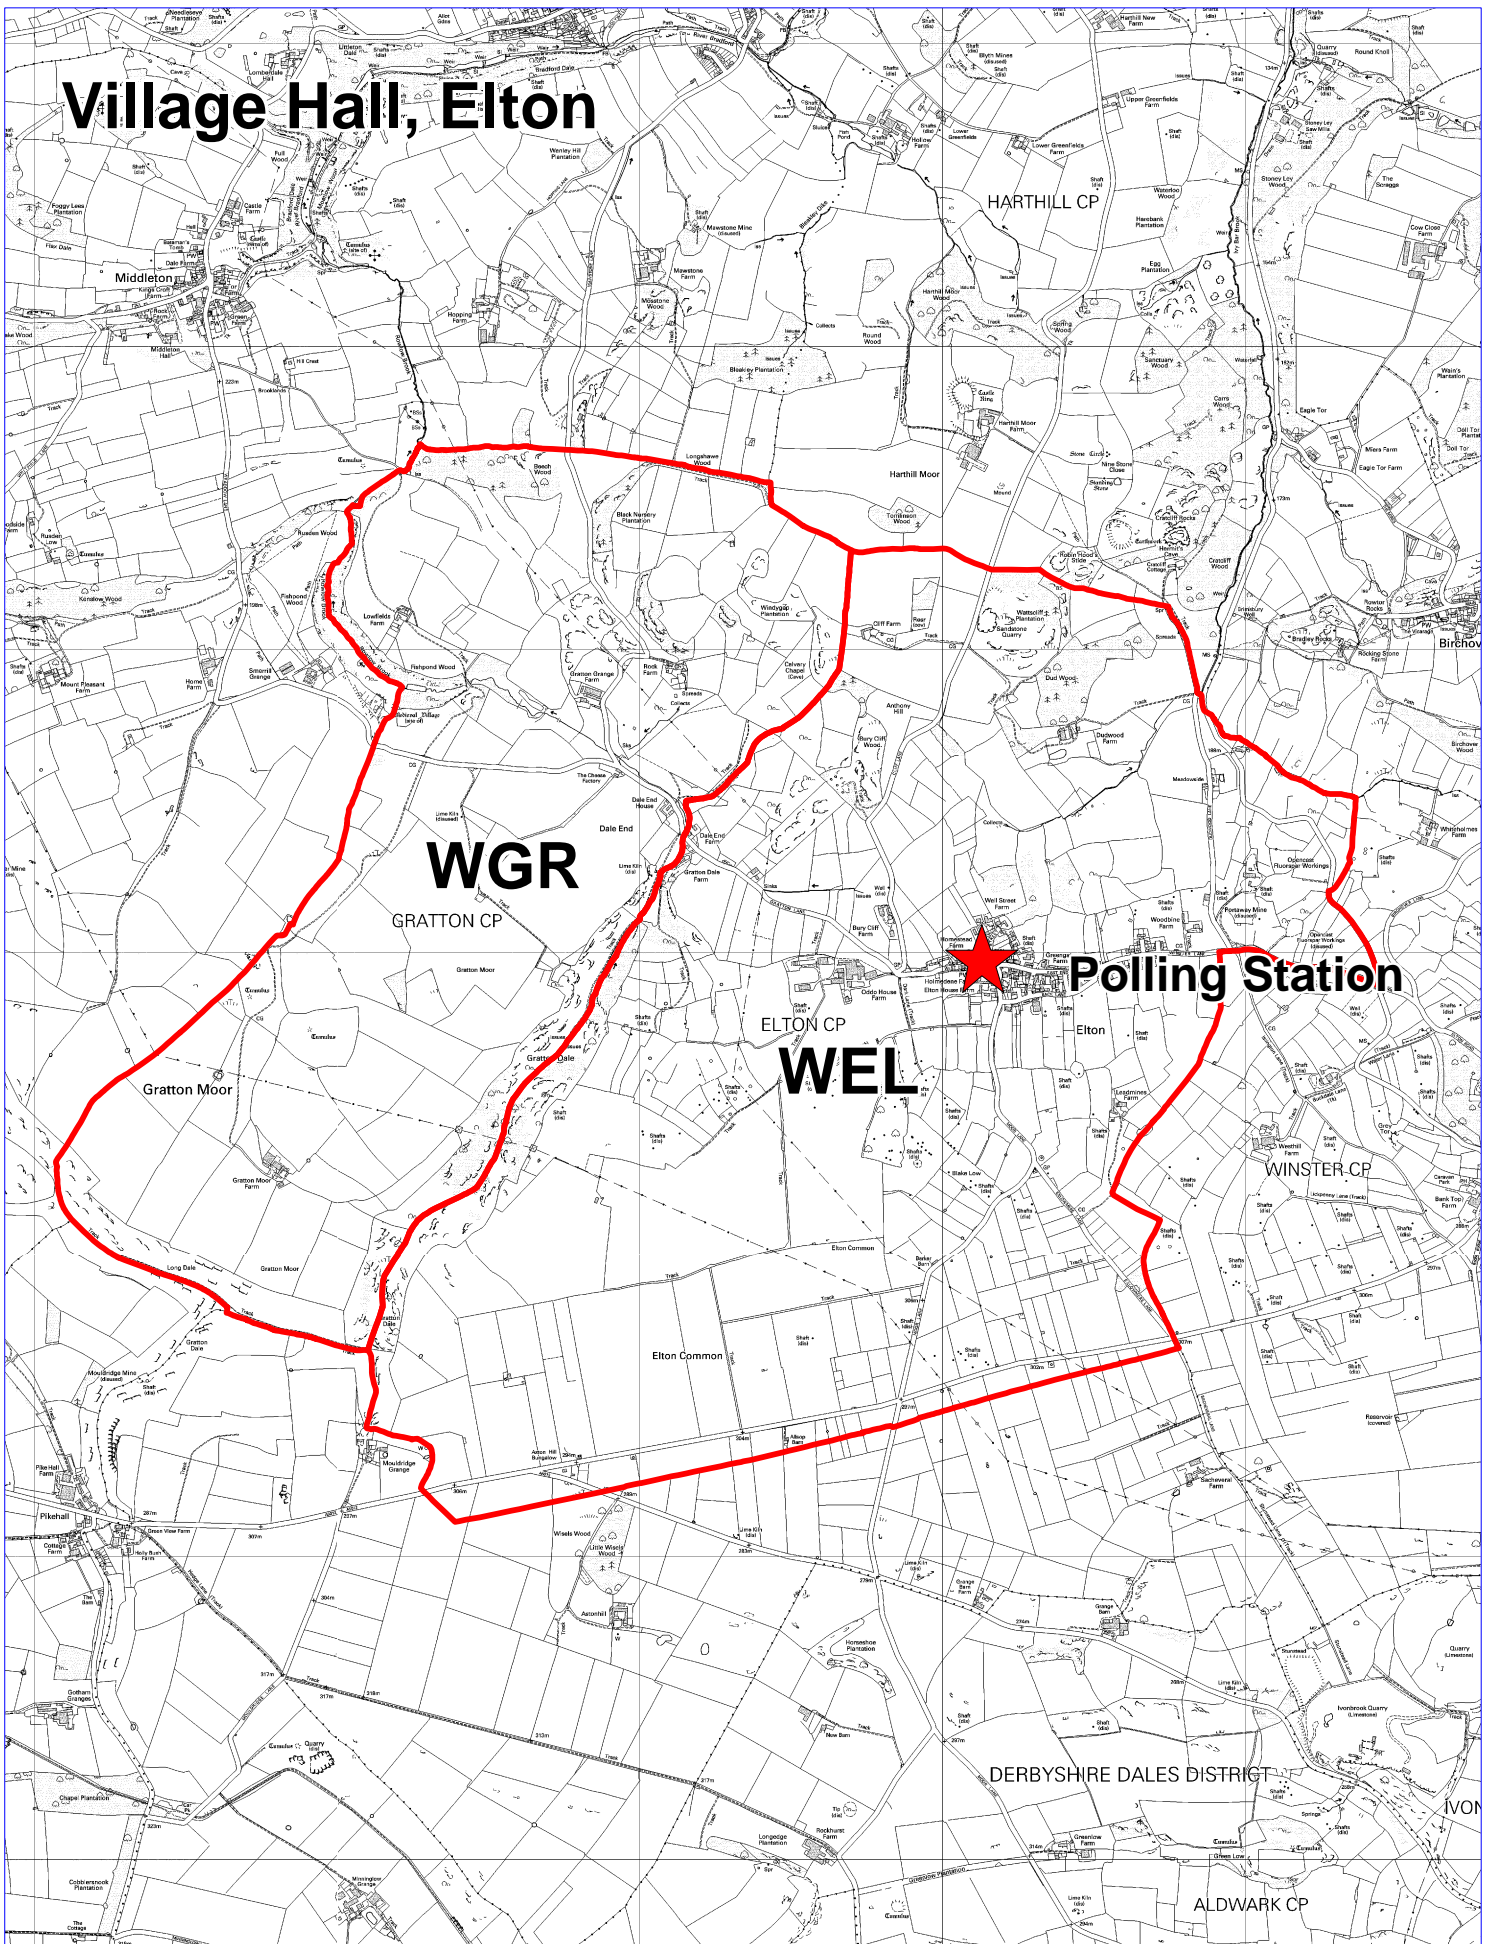

Village Hall, Elton

© Crown Copyright and database rights (2011) Ordnance Survey (100019785)

Derbyshire Dales District Council, Town Hall, Bank Road,
Matlock, Derbyshire, DE4 3NN.
Telephone: (01629) 761100.