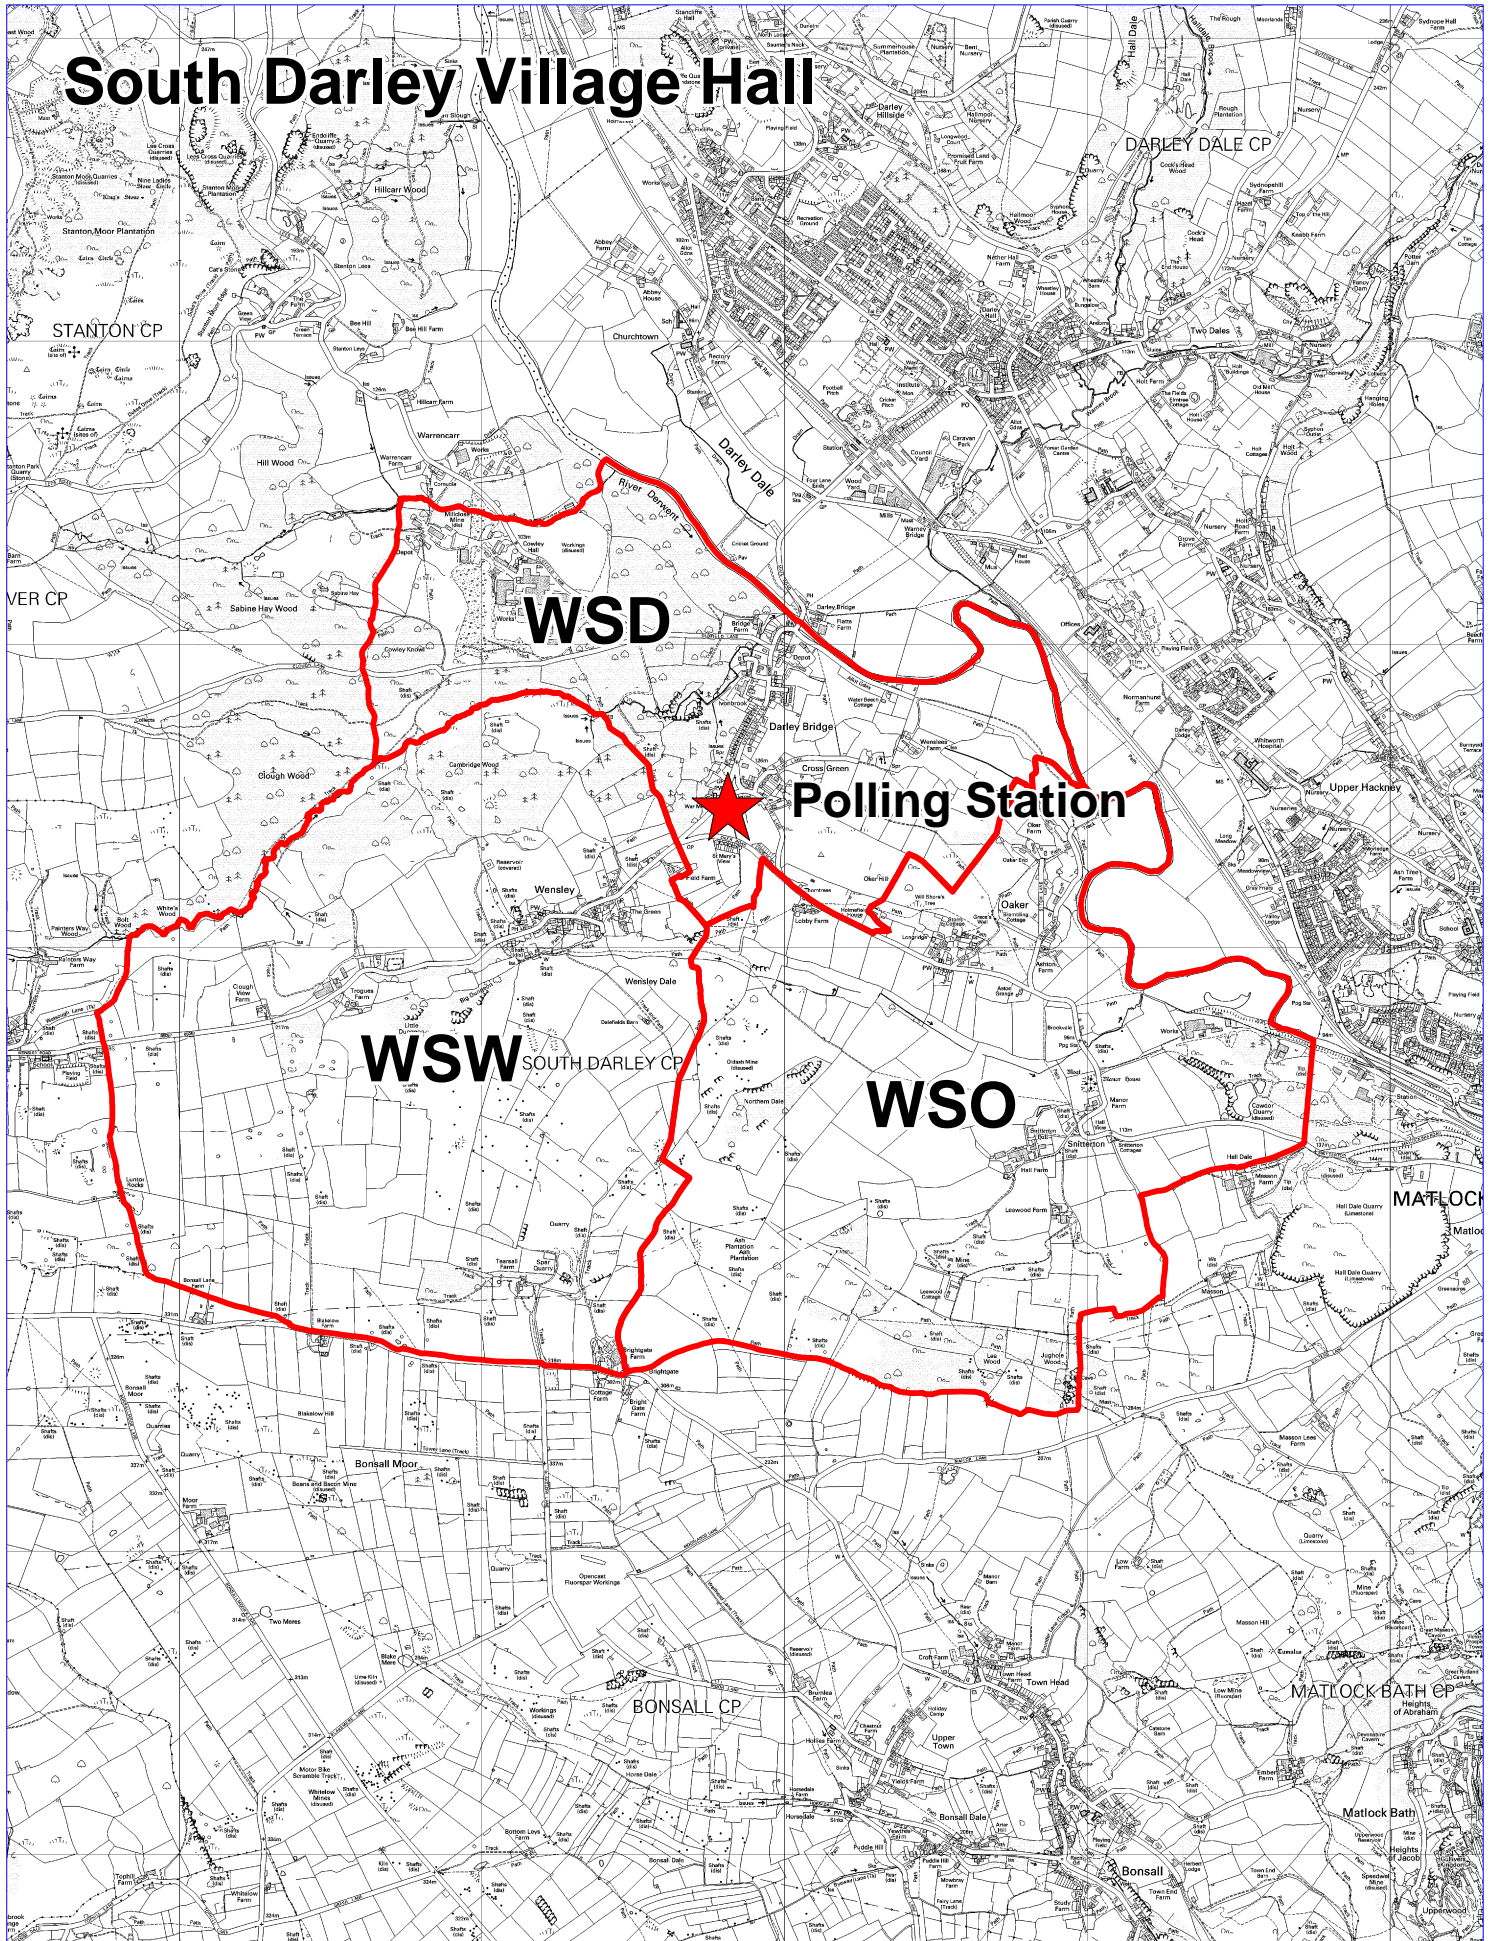

# South Darley Village Hall

© Crown Copyright and database rights (2011) Ordnance Survey (100019785)

Derbyshire Dales District Council, Town Hall, Bank Road,  
Matlock, Derbyshire, DE4 3NN.  
Telephone: (01629) 761100.

Scale 1: 25,000  
09/08/2011

[WWW.DERBYSHIREDALES.GOV.UK](http://WWW.DERBYSHIREDALES.GOV.UK)