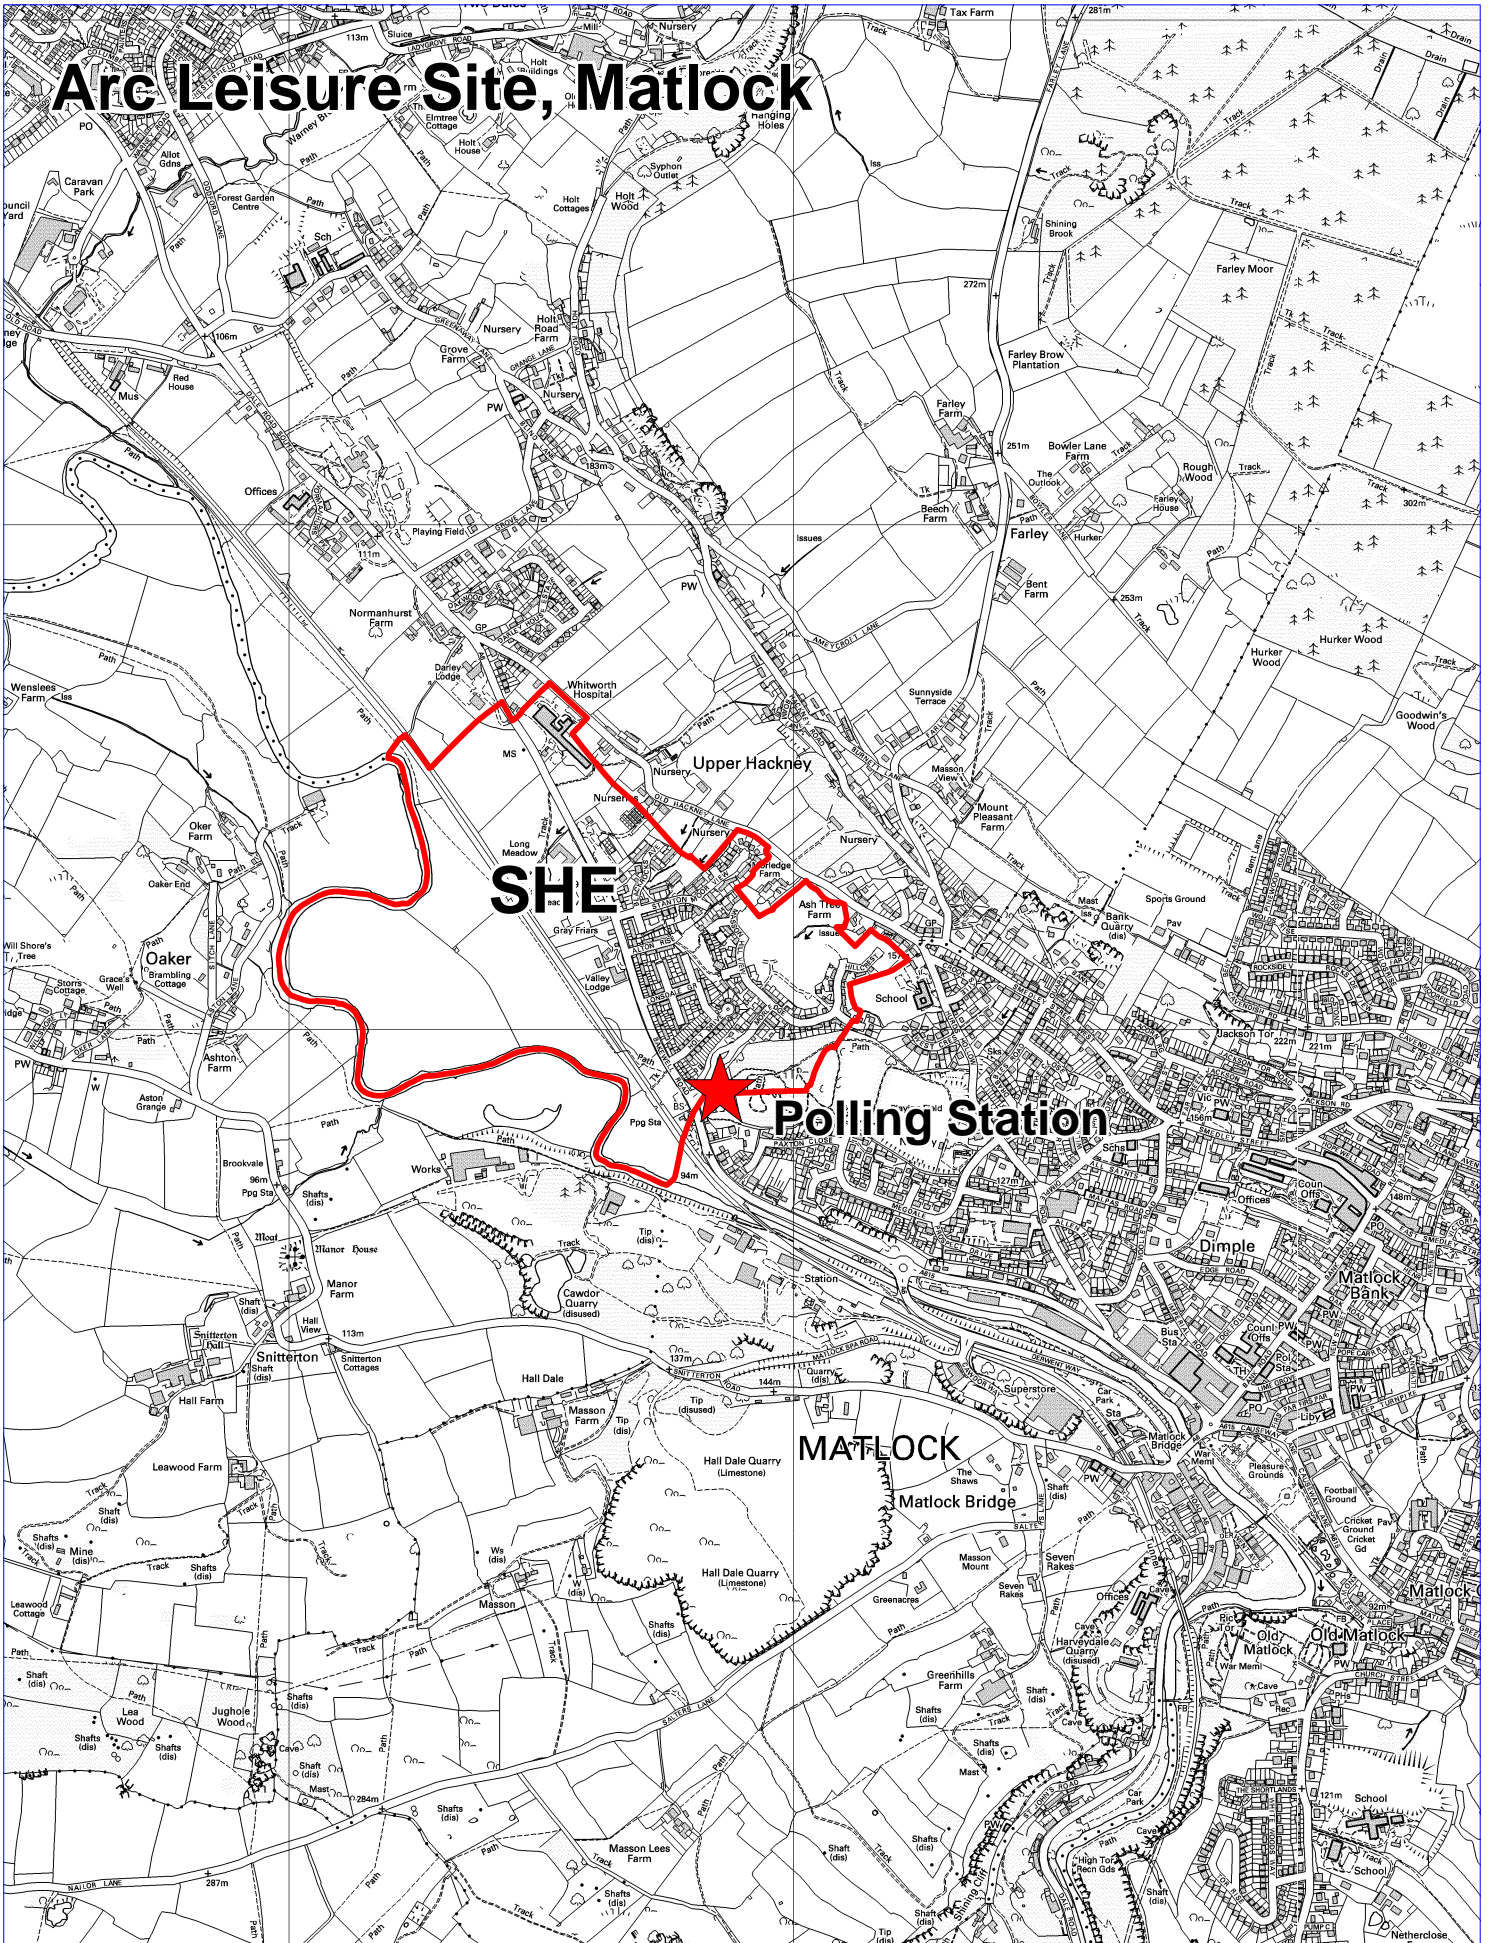

Arc Leisure Site, Matlock

© Crown Copyright and database rights (2011) Ordnance Survey (100019785)

Derbyshire Dales District Council, Town Hall, Bank Road,
Matlock, Derbyshire, DE4 3NN.
Telephone: (01629) 761100.

Scale 1: 15,000
09/08/2011

WWW.DERBYSHIREDALES.GOV.UK