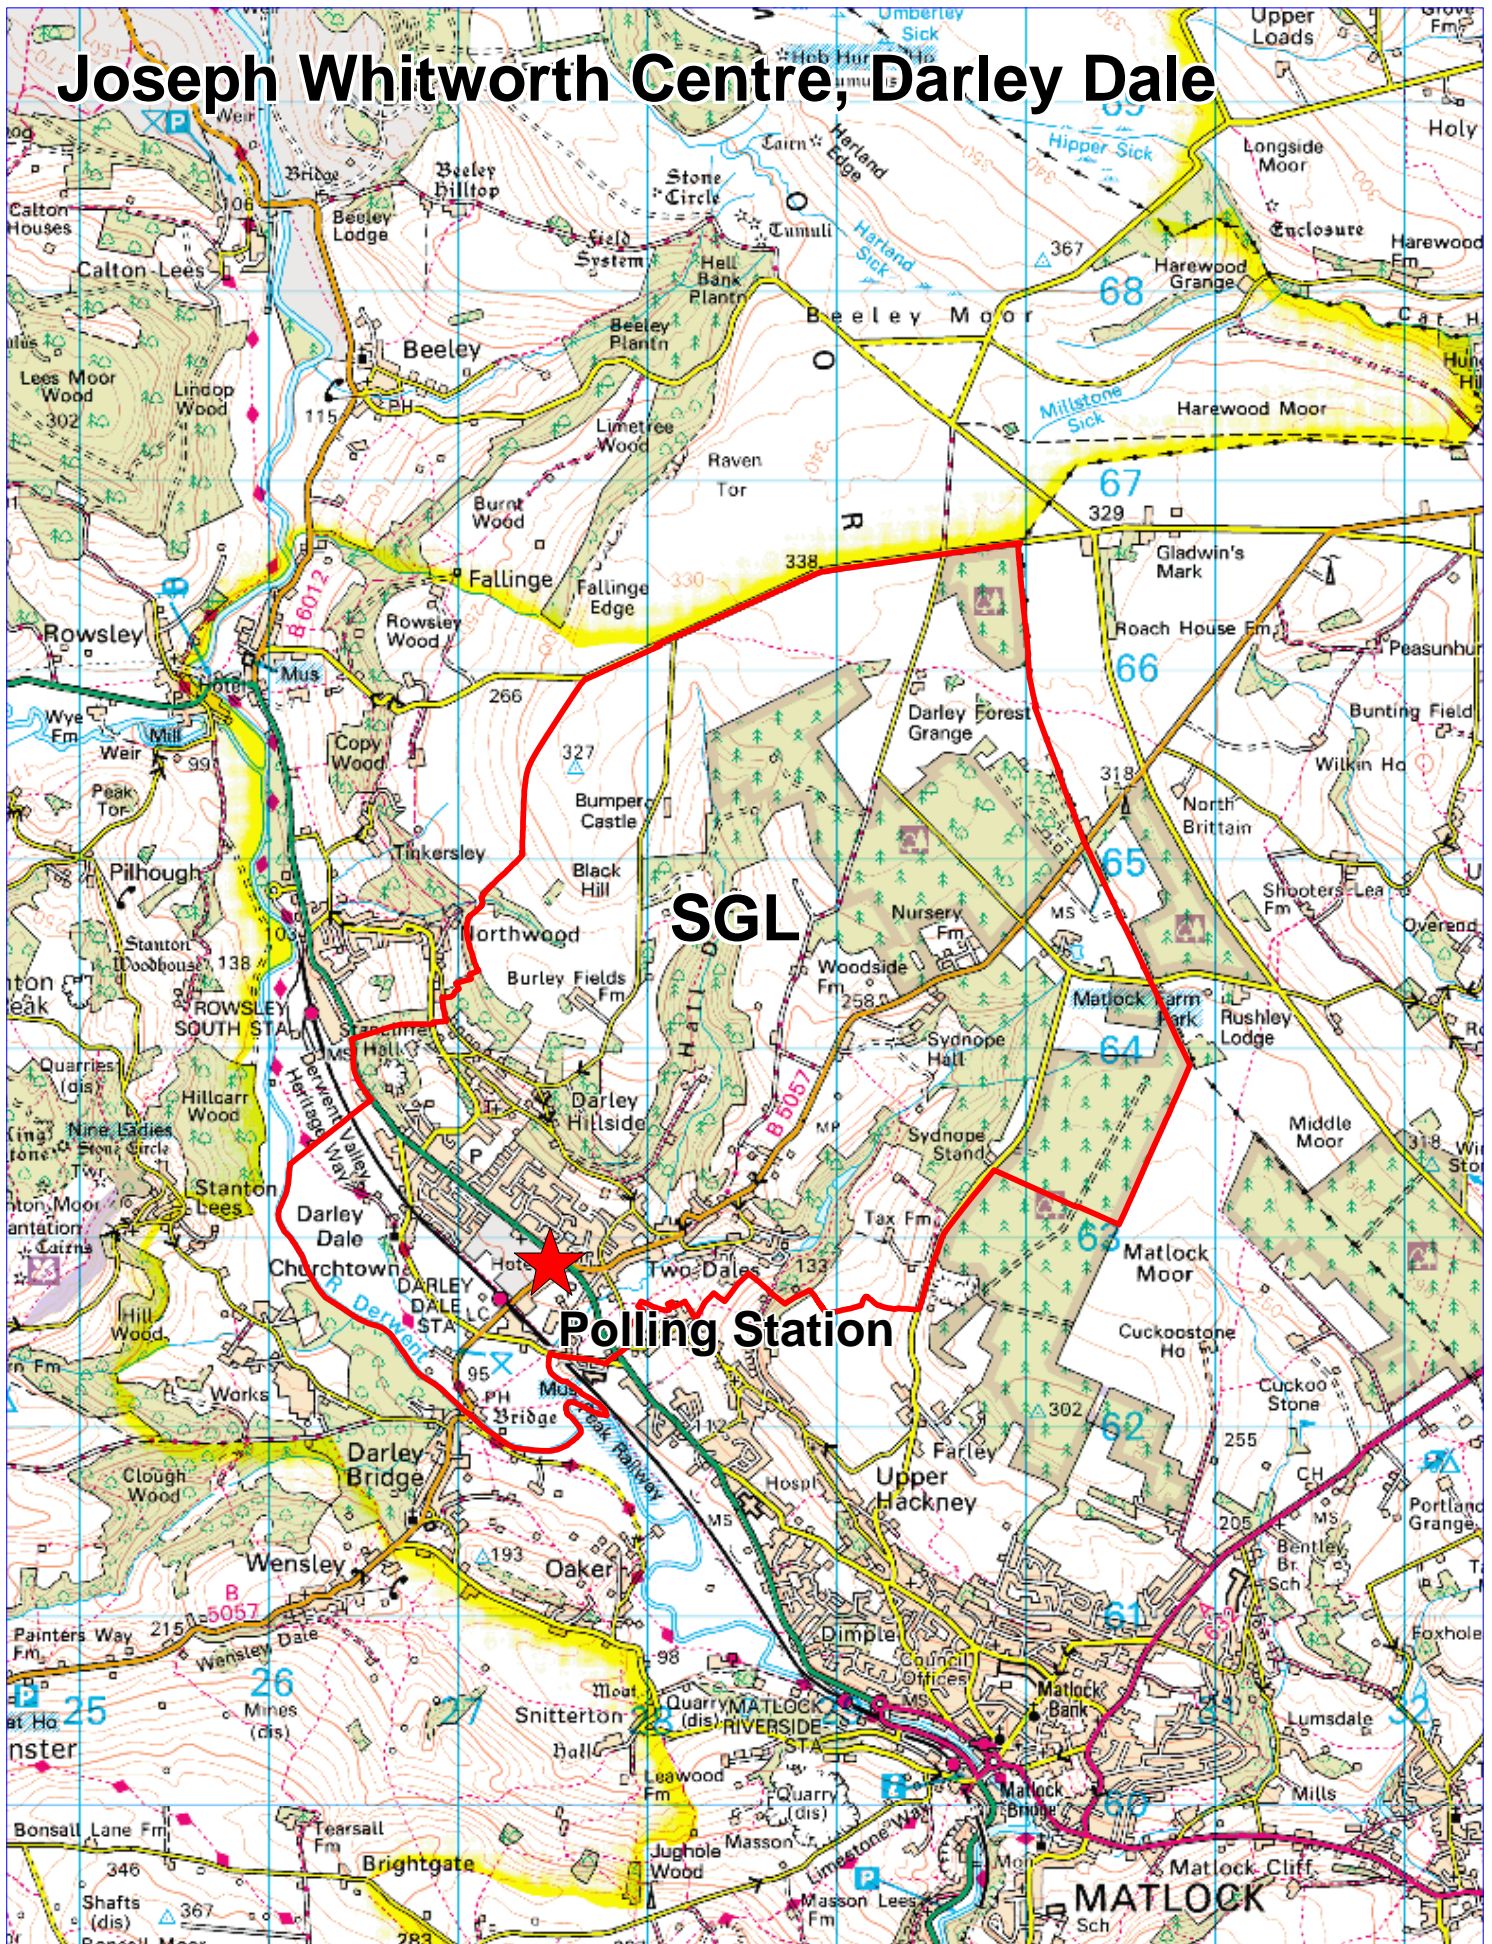

Joseph Whitworth Centre, Darley Dale

© Crown Copyright and database rights (2011) Ordnance Survey (100019785)

Derbyshire Dales District Council, Town Hall, Bank Road,
Matlock, Derbyshire, DE4 3NN.
Telephone: (01629) 761100.

Scale 1: 40,000
09/08/2011

WWW.DERBYSHIREDALES.GOV.UK