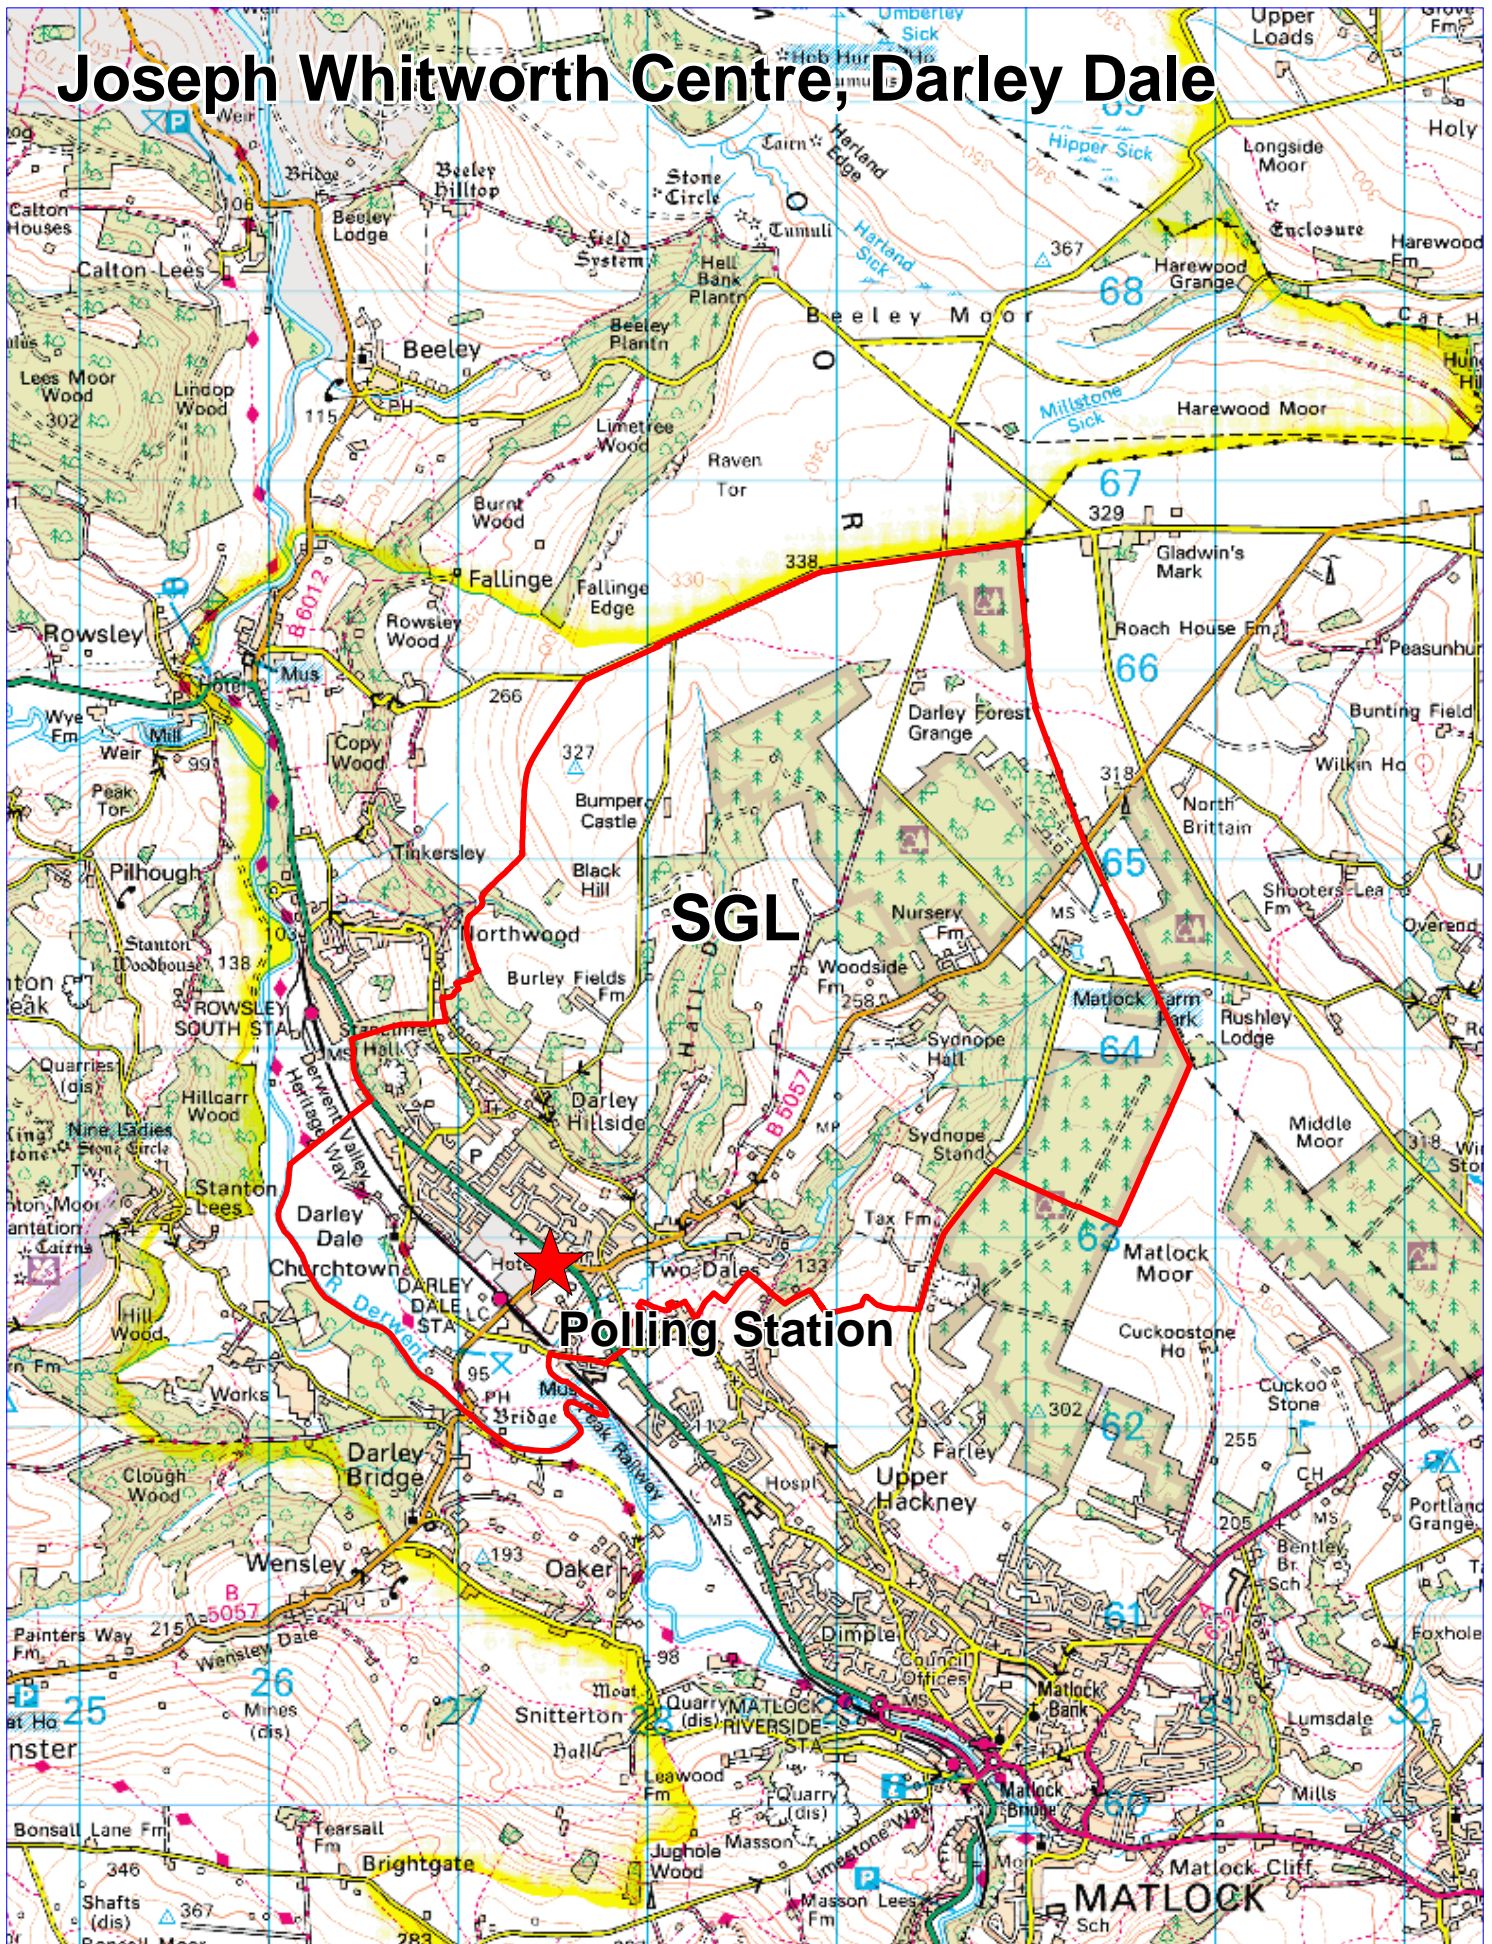

Joseph Whitworth Centre, Darley Dale

SGL

Polling Station

© Crown Copyright and database rights (2011) Ordnance Survey (100019785)

Derbyshire Dales District Council, Town Hall, Bank Road,
Matlock, Derbyshire, DE4 3NN.
Telephone: (01629) 761100.

Scale 1: 40,000
09/08/2011

WWW.DERBYSHIREDALES.GOV.UK