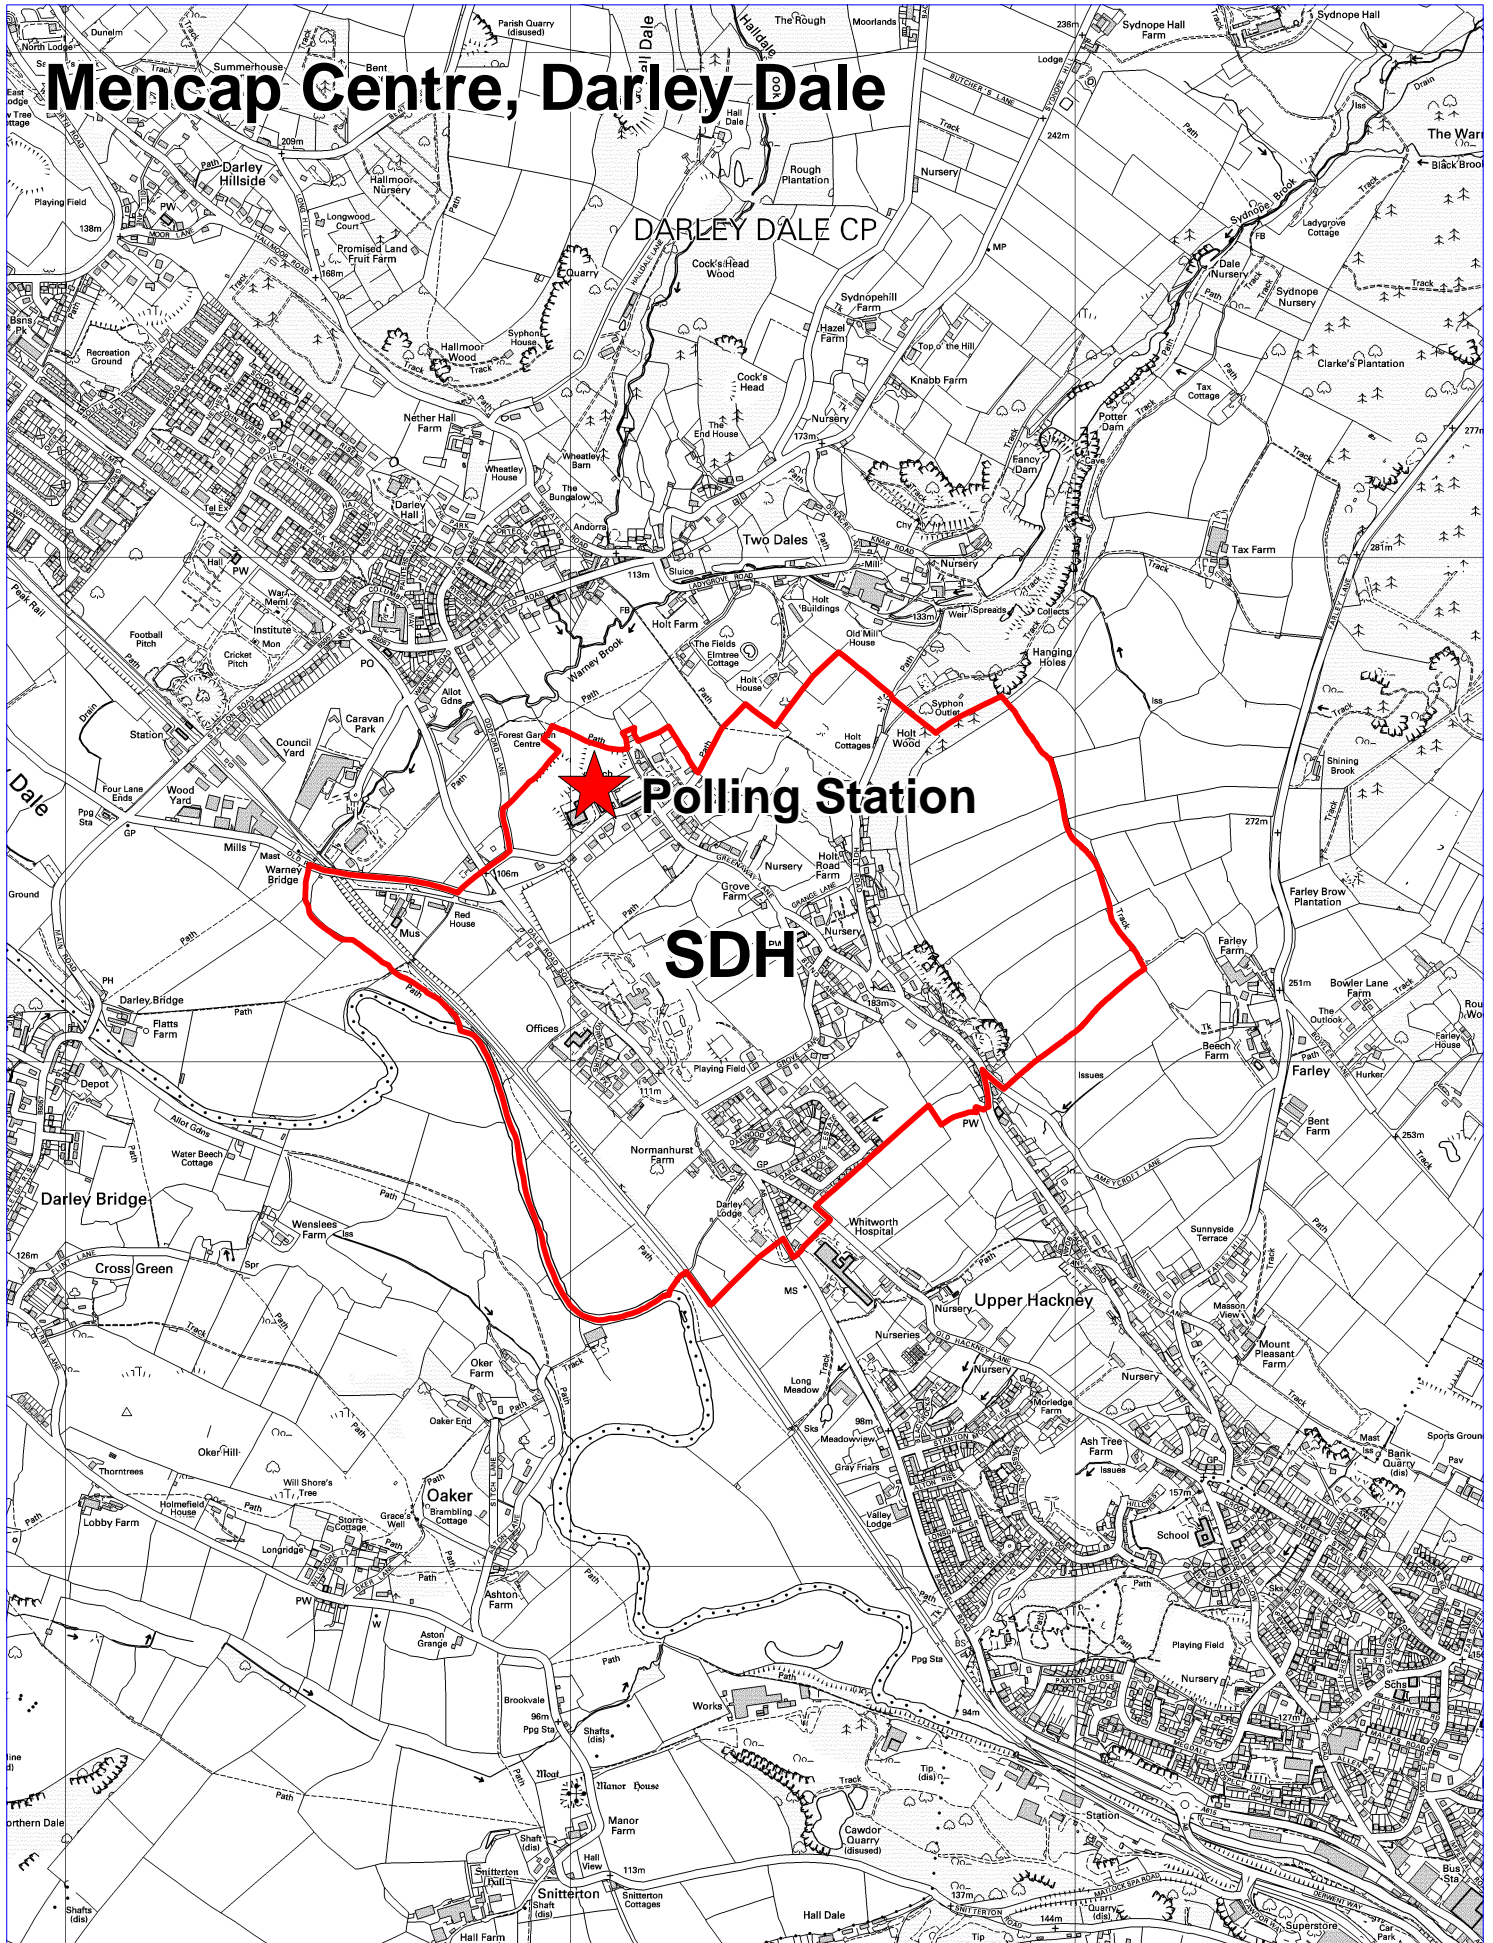

Mencap Centre, Darley Dale

© Crown Copyright and database rights (2011) Ordnance Survey (100019785)

Derbyshire Dales District Council, Town Hall, Bank Road,
Matlock, Derbyshire, DE4 3NN.
Telephone: (01629) 761100.

Scale 1: 15,000
09/08/2011

WWW.DERBYSHIREDALES.GOV.UK