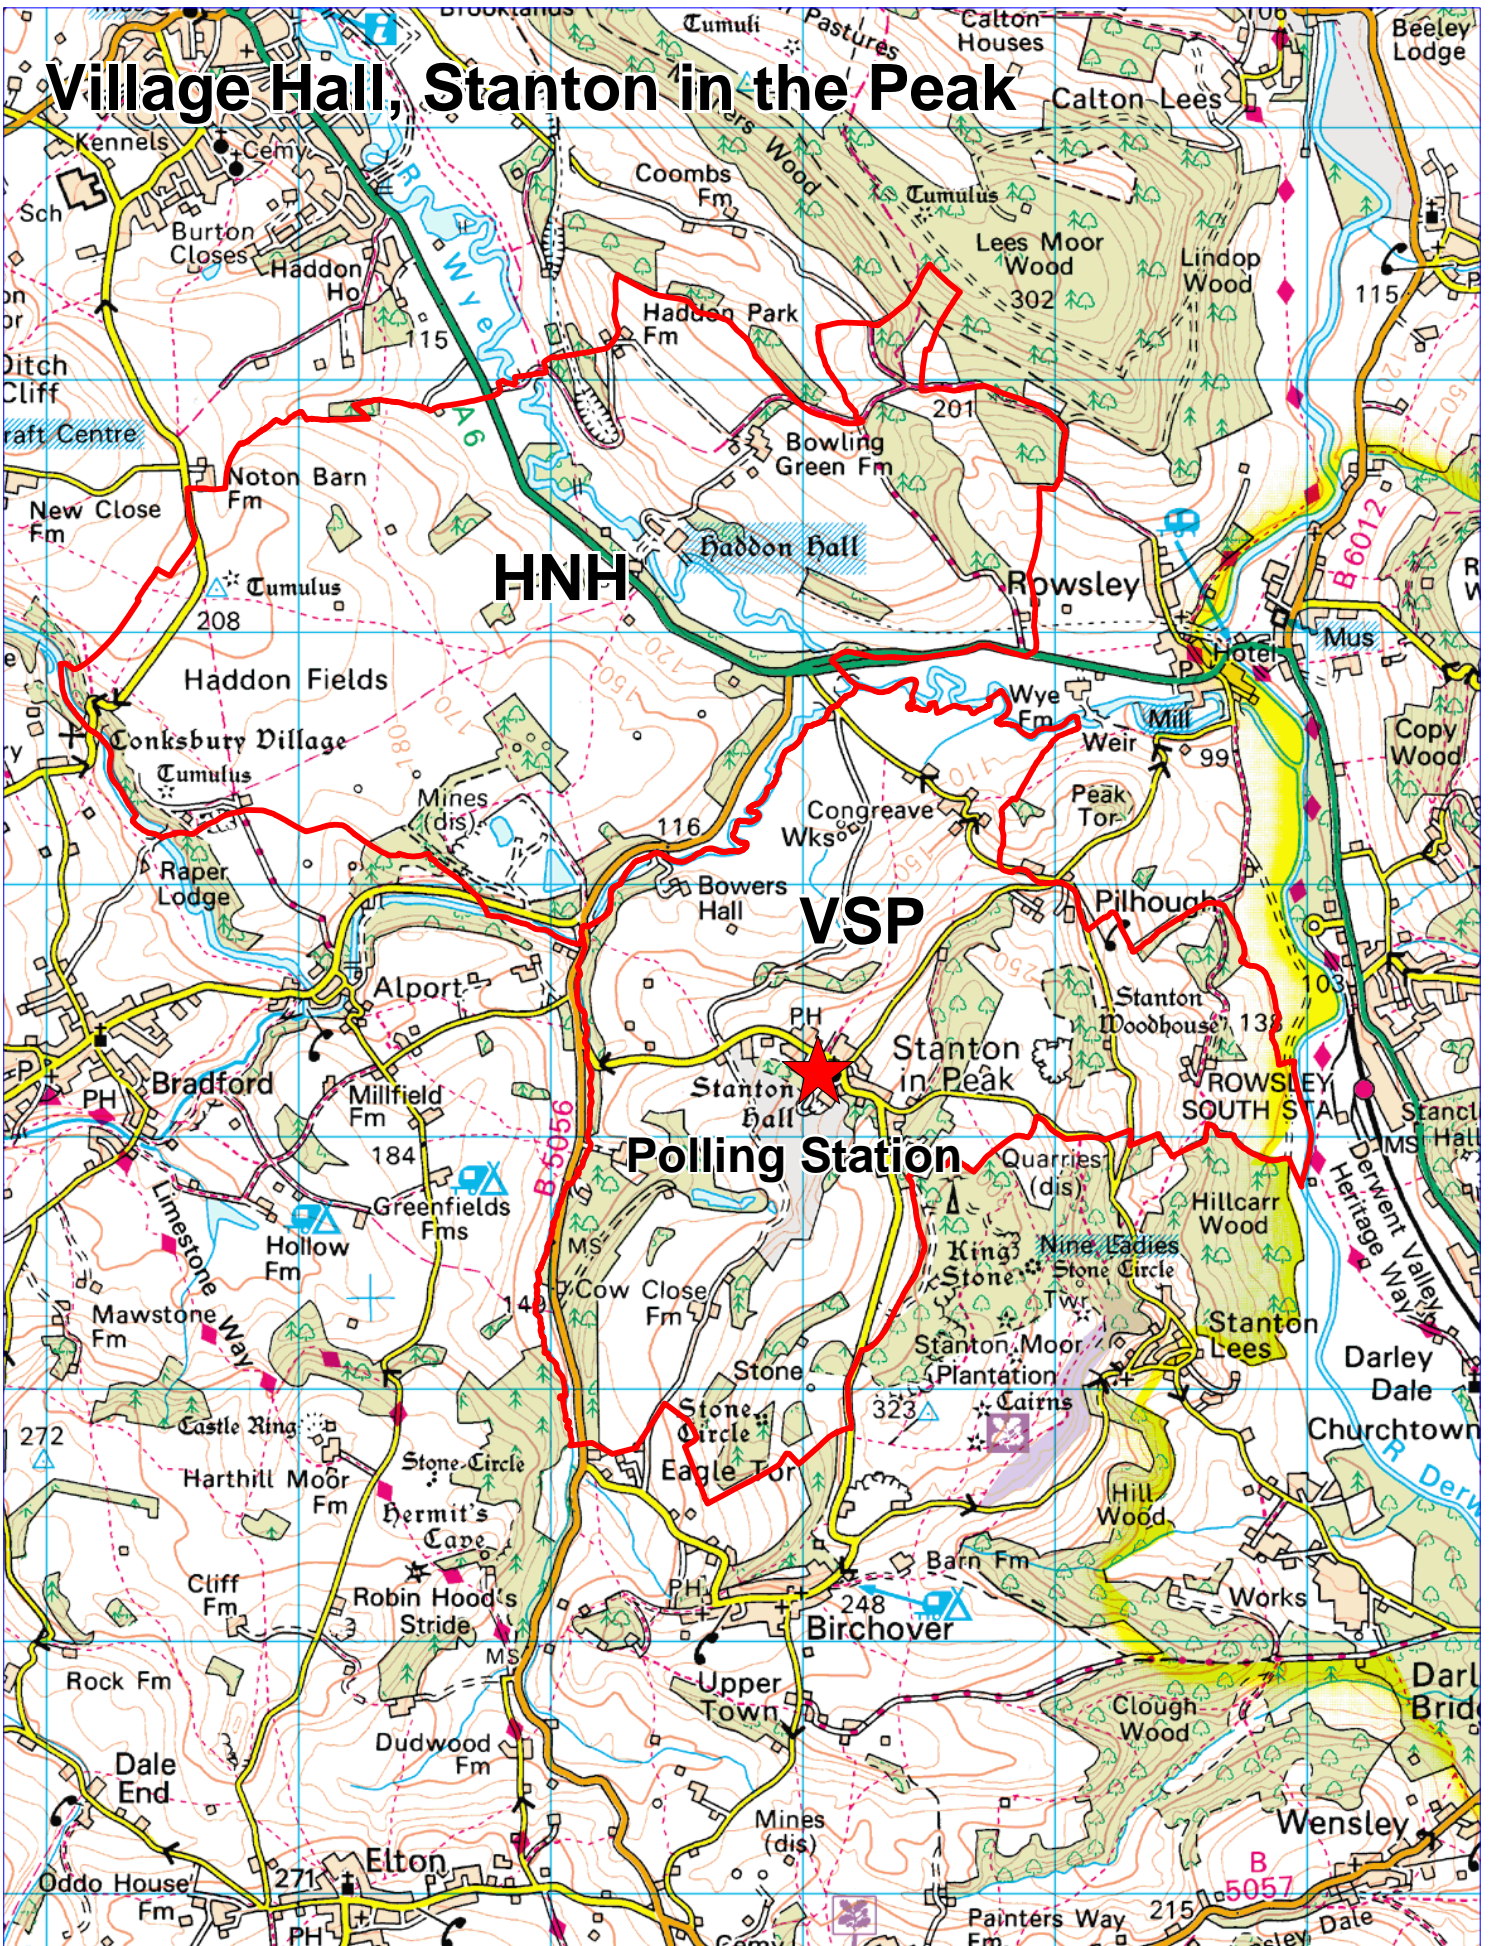

Village Hall, Stanton in the Peak

© Crown Copyright and database rights (2011) Ordnance Survey (100019785)

Derbyshire Dales District Council, Town Hall, Bank Road,
Matlock, Derbyshire, DE4 3NN.
Telephone: (01629) 761100.

Scale 1: 30,000
09/08/2011

WWW.DERBYSHIREDALES.GOV.UK