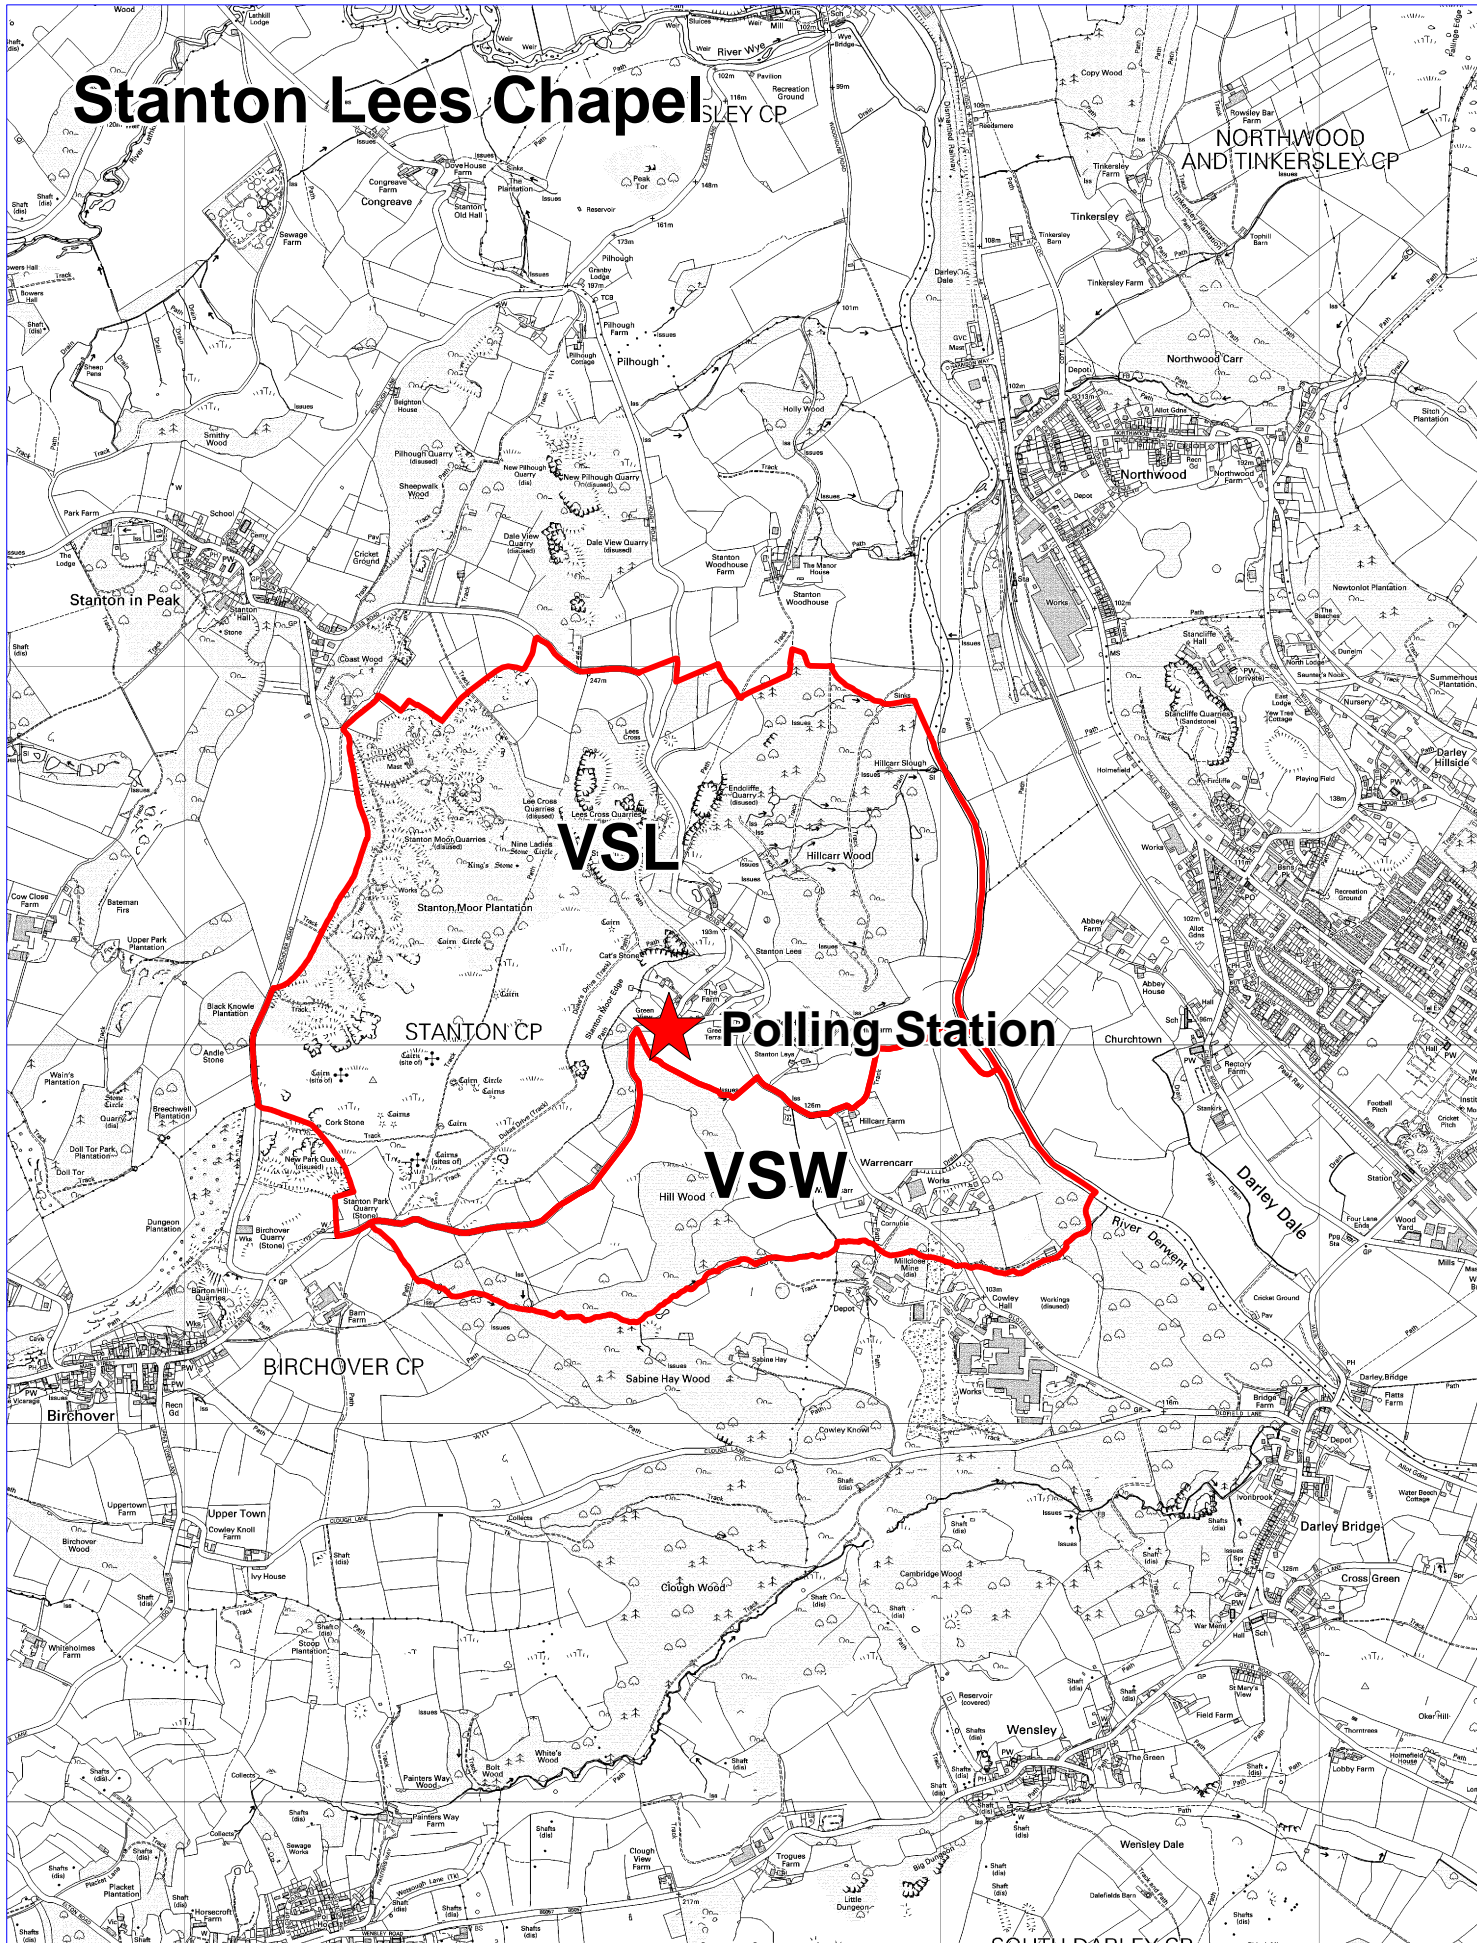

Stanton Lees Chapel

© Crown Copyright and database rights (2011) Ordnance Survey (100019785)

Derbyshire Dales District Council, Town Hall, Bank Road,
Matlock, Derbyshire, DE4 3NN.
Telephone: (01629) 761100.

Scale 1: 20,000
09/08/2011

WWW.DERBYSHIREDALES.GOV.UK