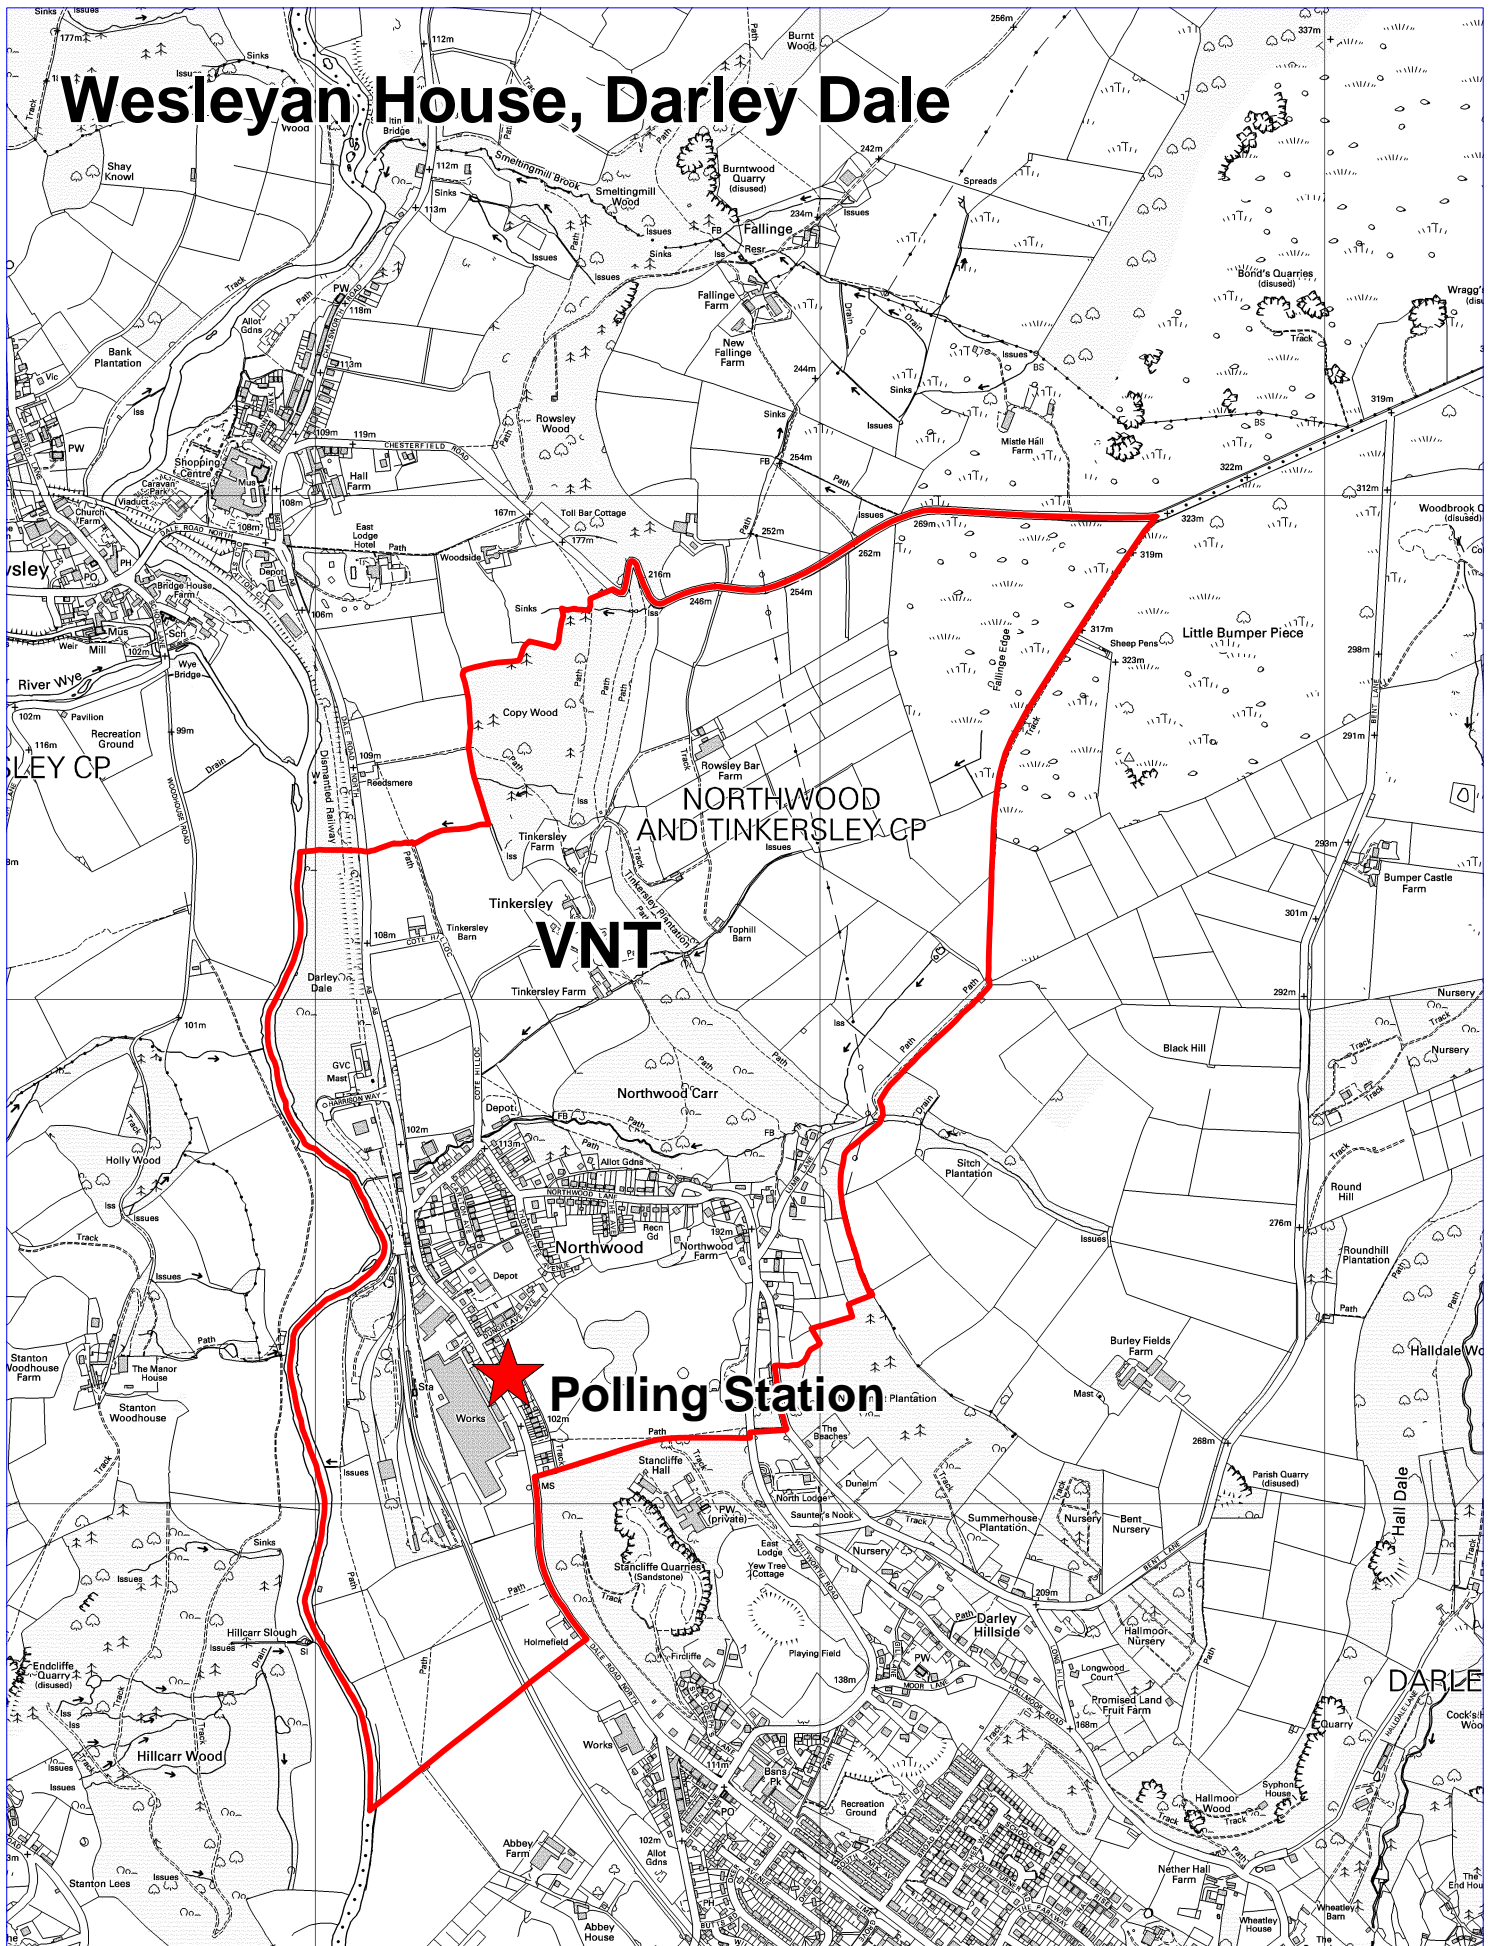

Wesleyan House, Darley Dale

© Crown Copyright and database rights (2011) Ordnance Survey (100019785)

Derbyshire Dales District Council, Town Hall, Bank Road,
Matlock, Derbyshire, DE4 3NN.
Telephone: (01629) 761100.