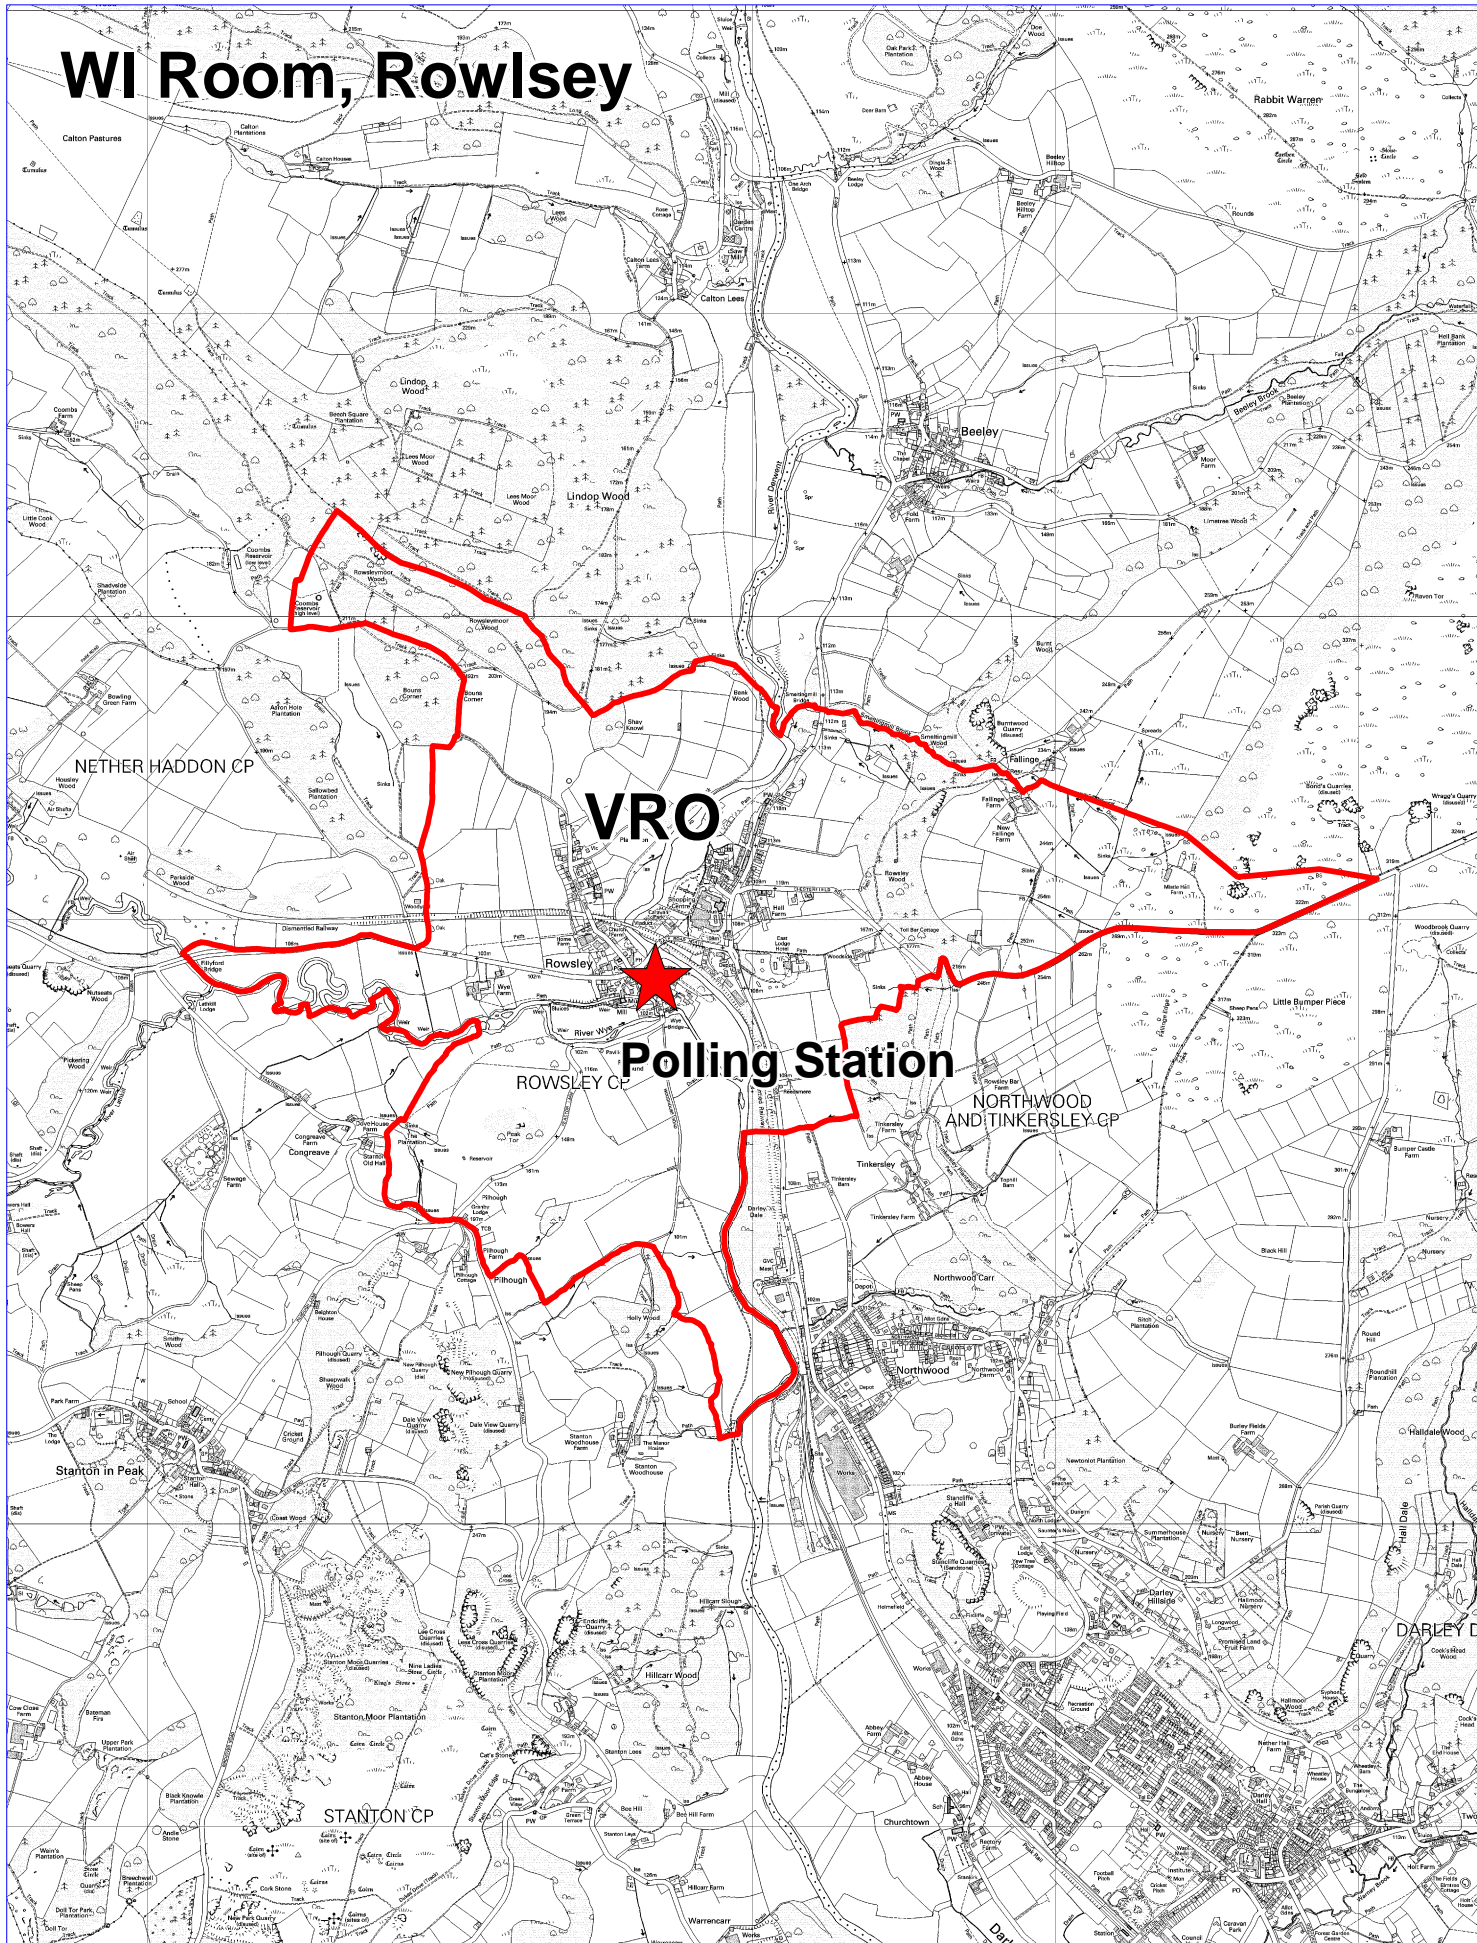

# WI Room, Rowlsey

© Crown Copyright and database rights (2011) Ordnance Survey (100019785)

Derbyshire Dales District Council, Town Hall, Bank Road,  
Matlock, Derbyshire, DE4 3NN.  
Telephone: (01629) 761100.

Scale 1: 25,000  
09/08/2011

[WWW.DERBYSHIREDALES.GOV.UK](http://WWW.DERBYSHIREDALES.GOV.UK)