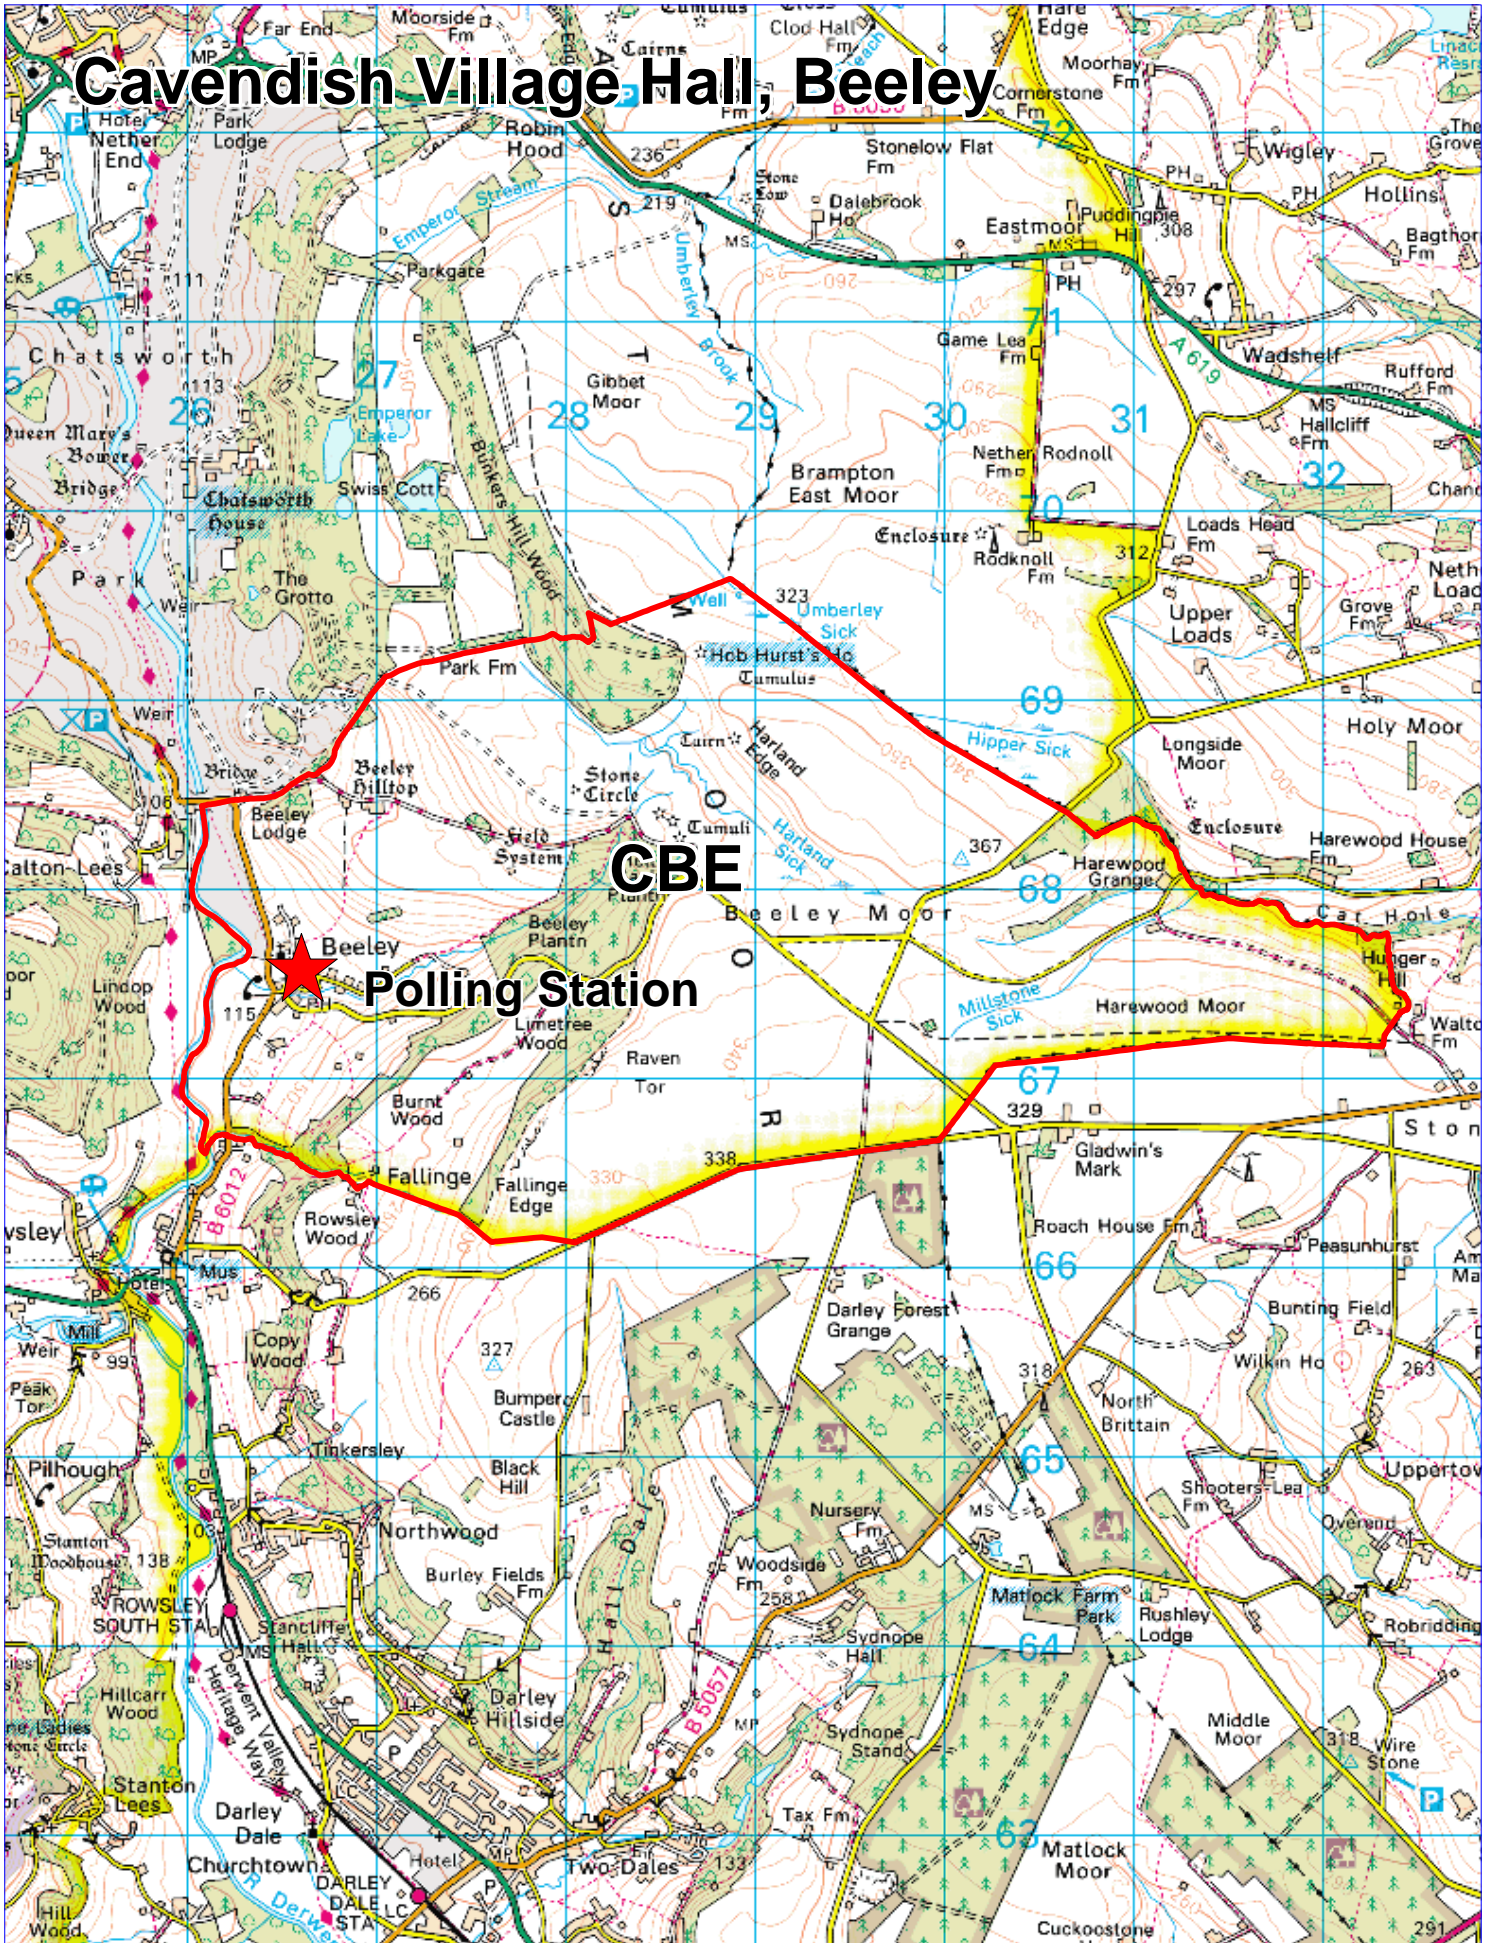

Cavendish Village Hall, Beeley

© Crown Copyright and database rights (2011) Ordnance Survey (100019785)

Derbyshire Dales District Council, Town Hall, Bank Road,
Matlock, Derbyshire, DE4 3NN.
Telephone: (01629) 761100.

Scale 1: 40,000
09/08/2011

WWW.DERBYSHIREDALES.GOV.UK