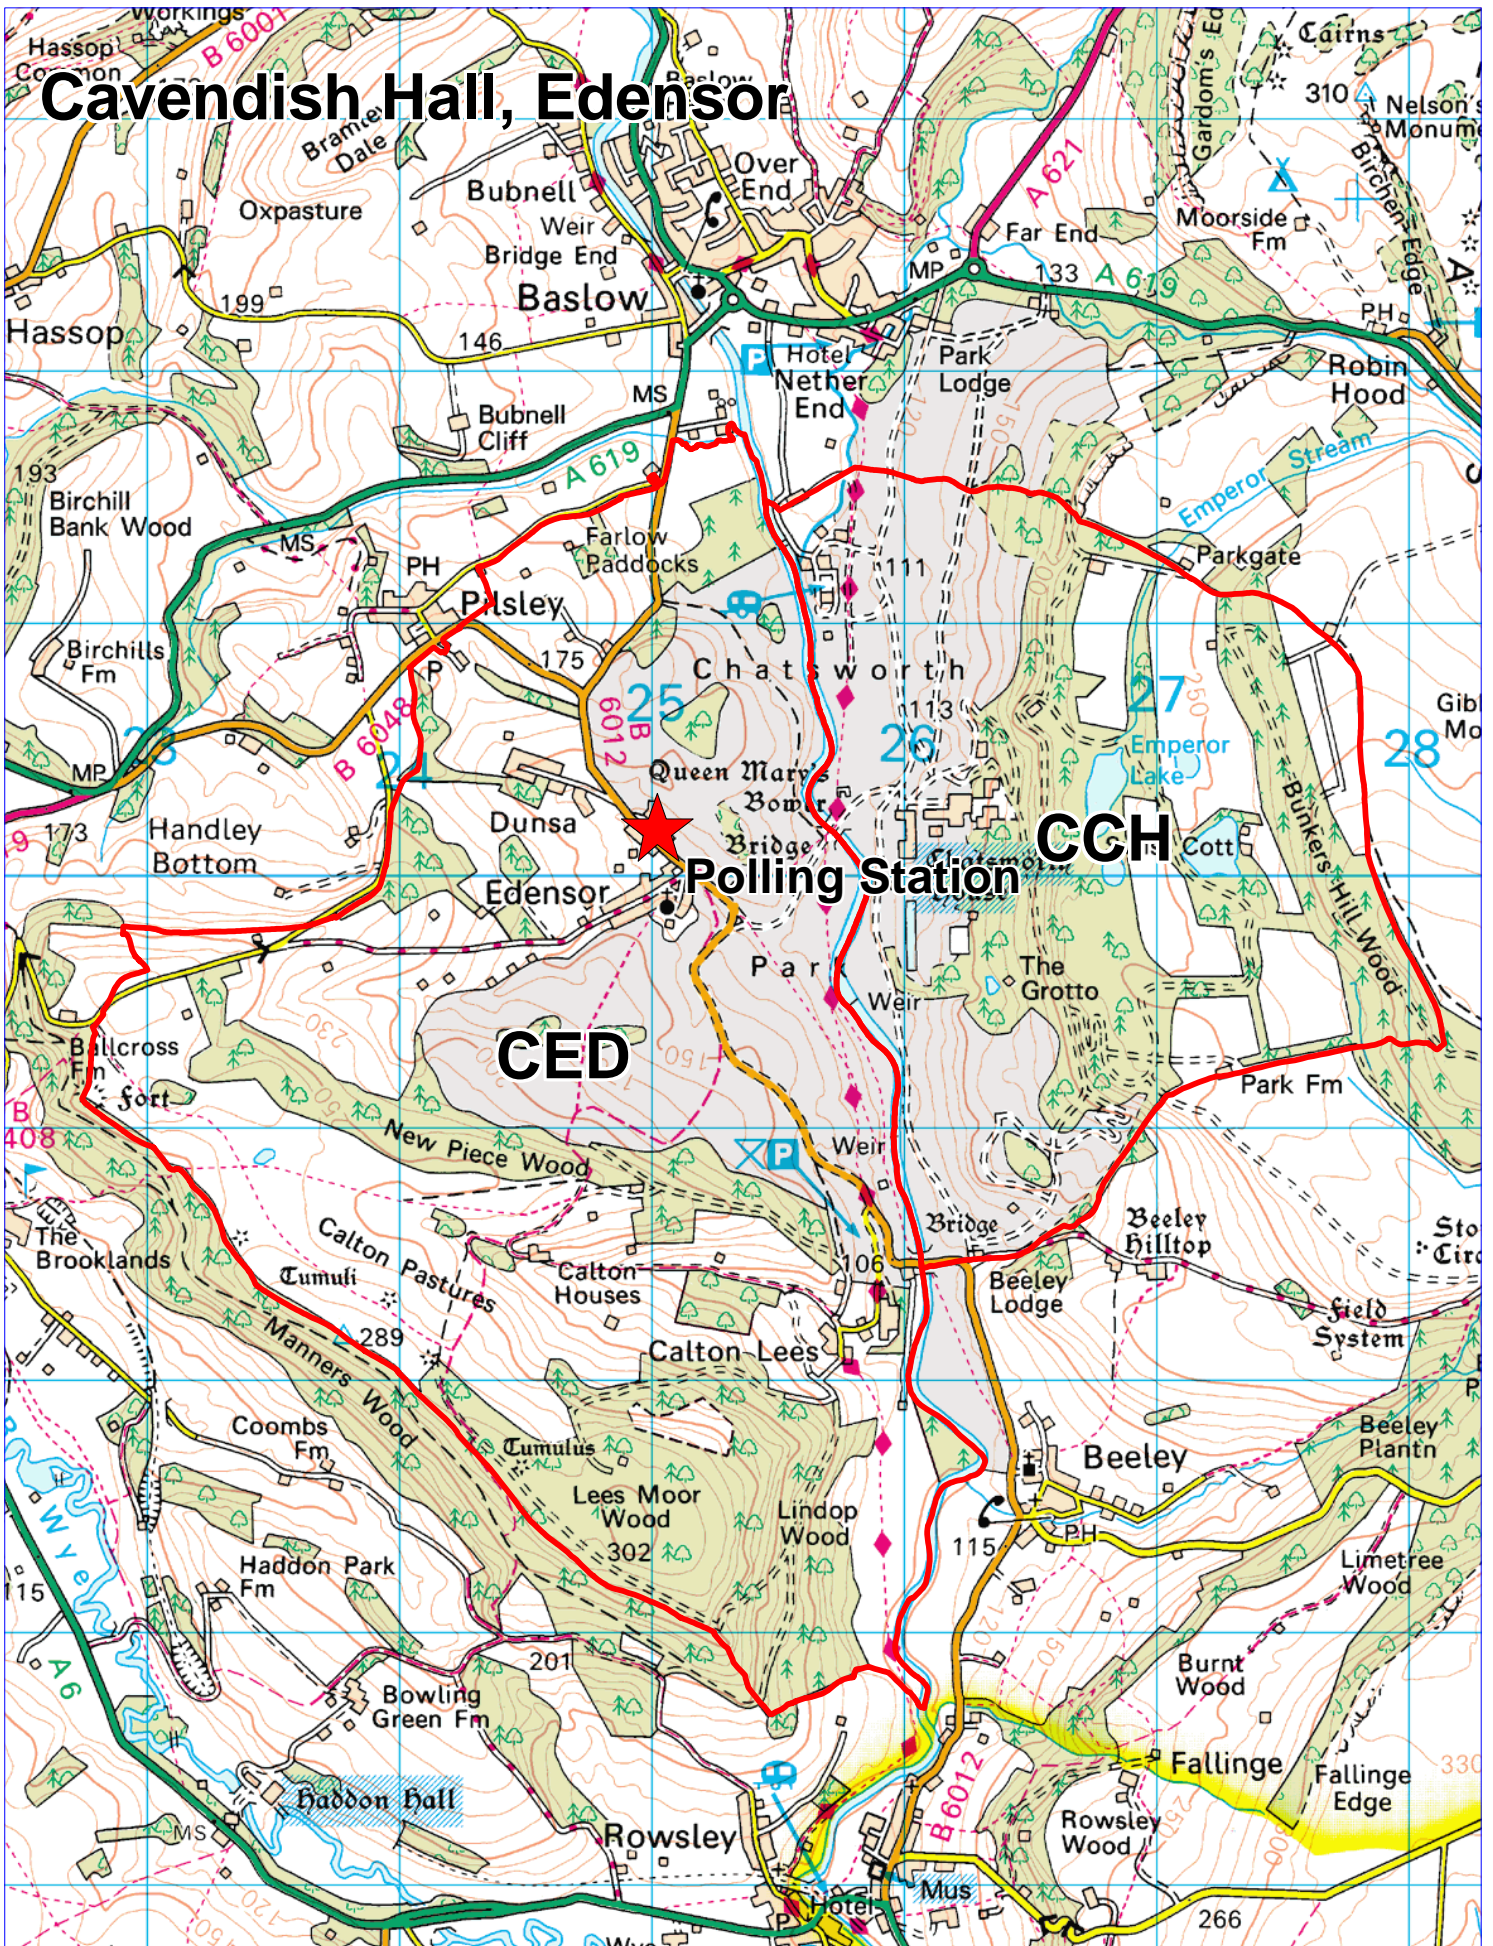

Cavendish Hall, Edensor

© Crown Copyright and database rights (2011) Ordnance Survey (100019785)

Derbyshire Dales District Council, Town Hall, Bank Road,
Matlock, Derbyshire, DE4 3NN.
Telephone: (01629) 761100.

Scale 1: 30,000
09/08/2011

WWW.DERBYSHIREDALES.GOV.UK