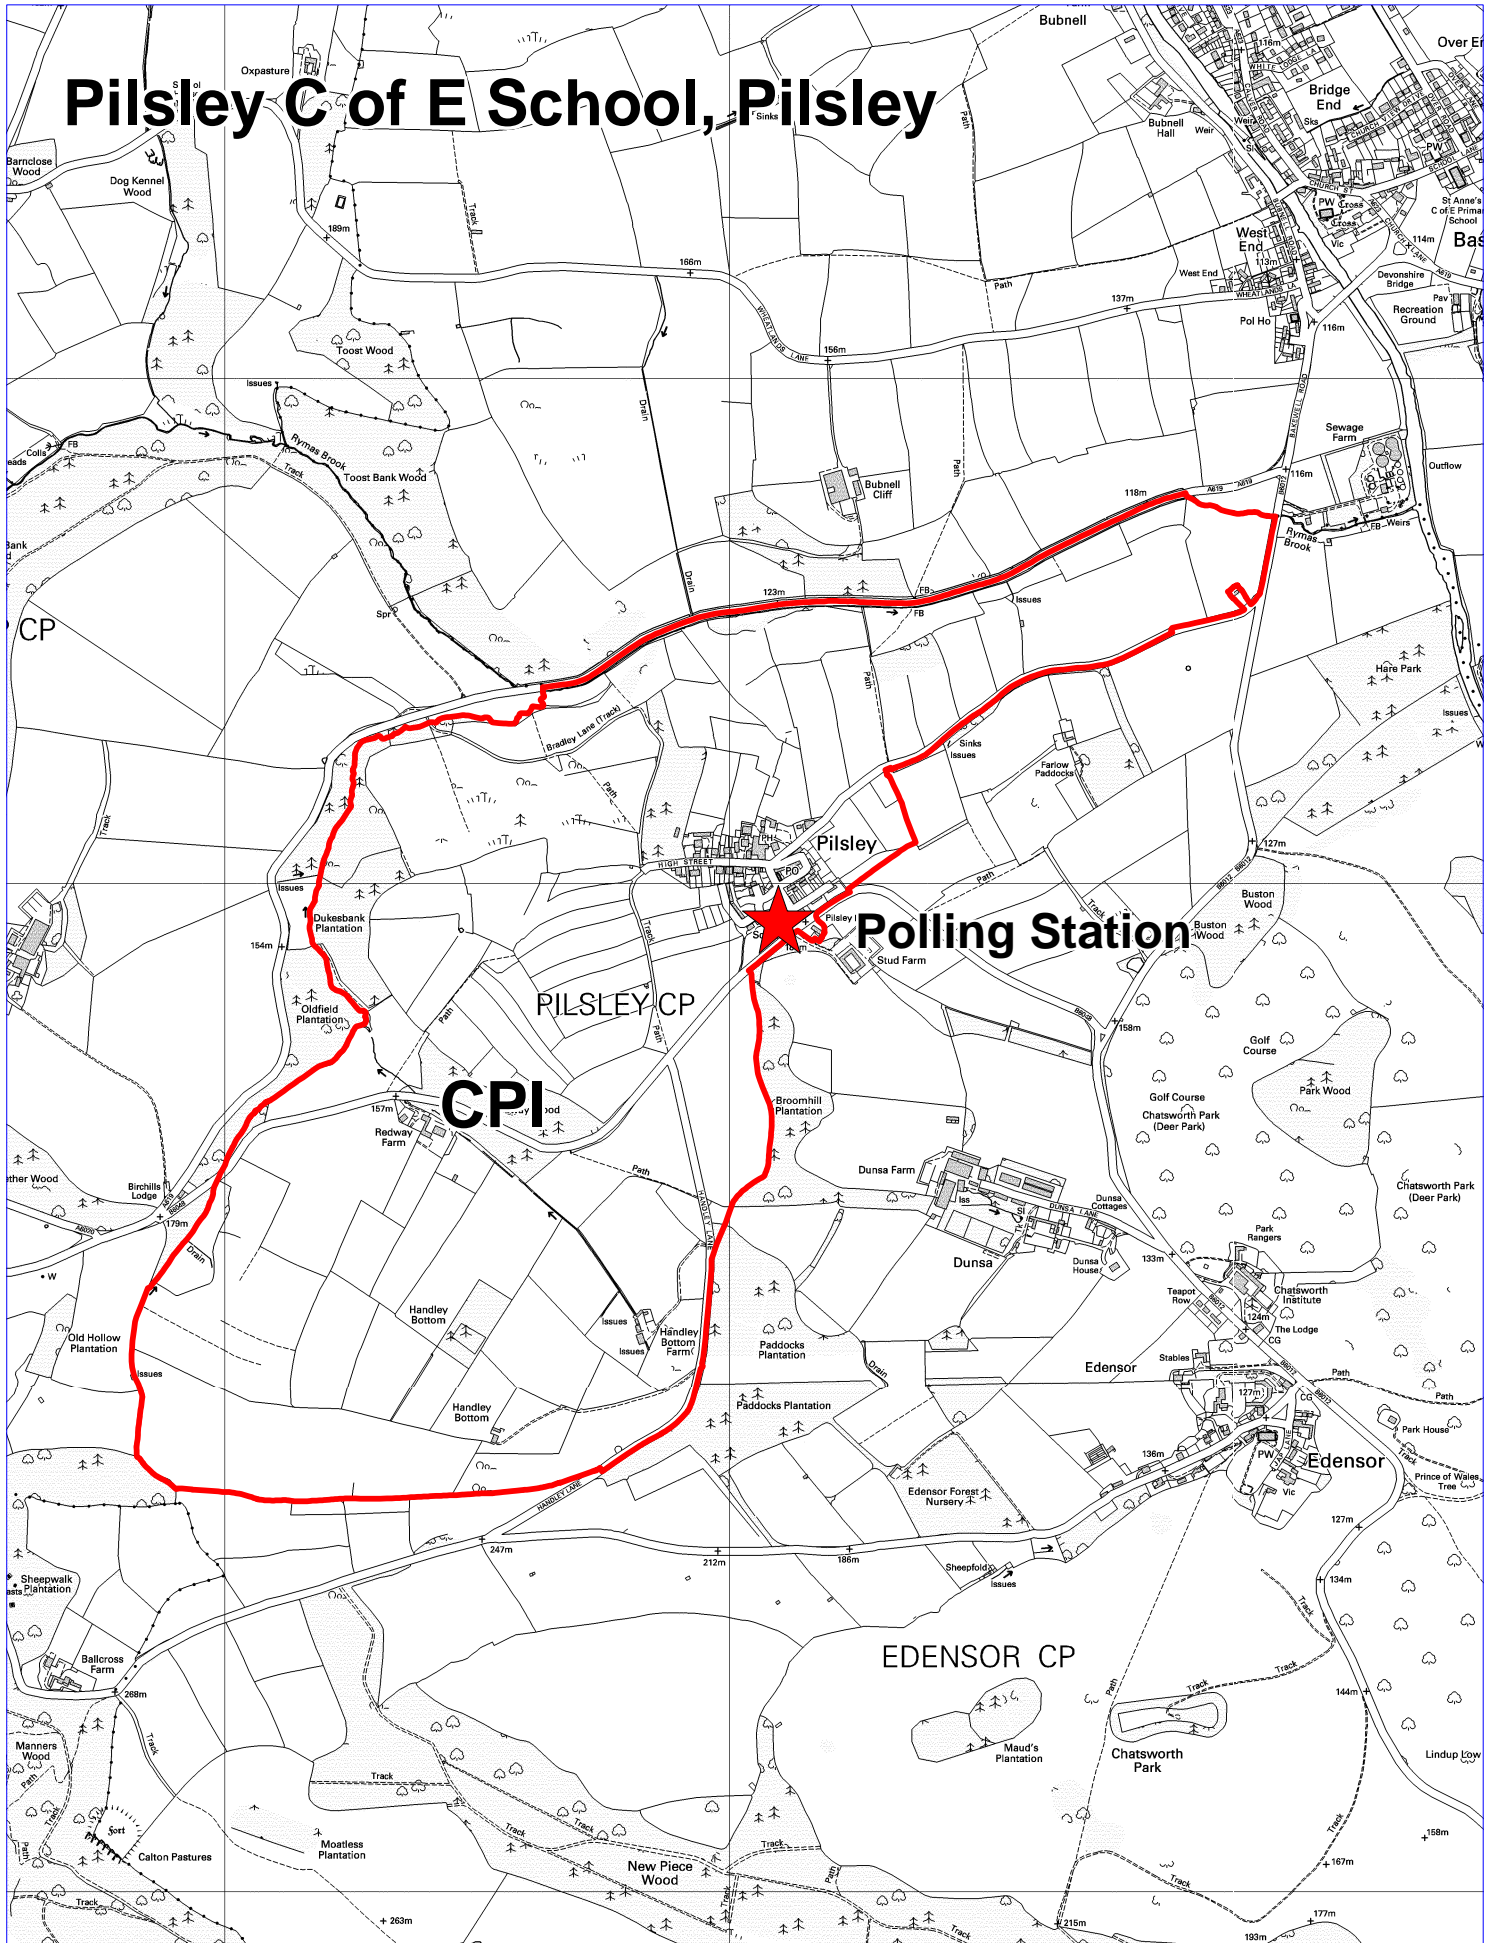

Pilsley C of E School, Pilsley

© Crown Copyright and database rights (2011) Ordnance Survey (100019785)

Derbyshire Dales District Council, Town Hall, Bank Road,
Matlock, Derbyshire, DE4 3NN.
Telephone: (01629) 761100.