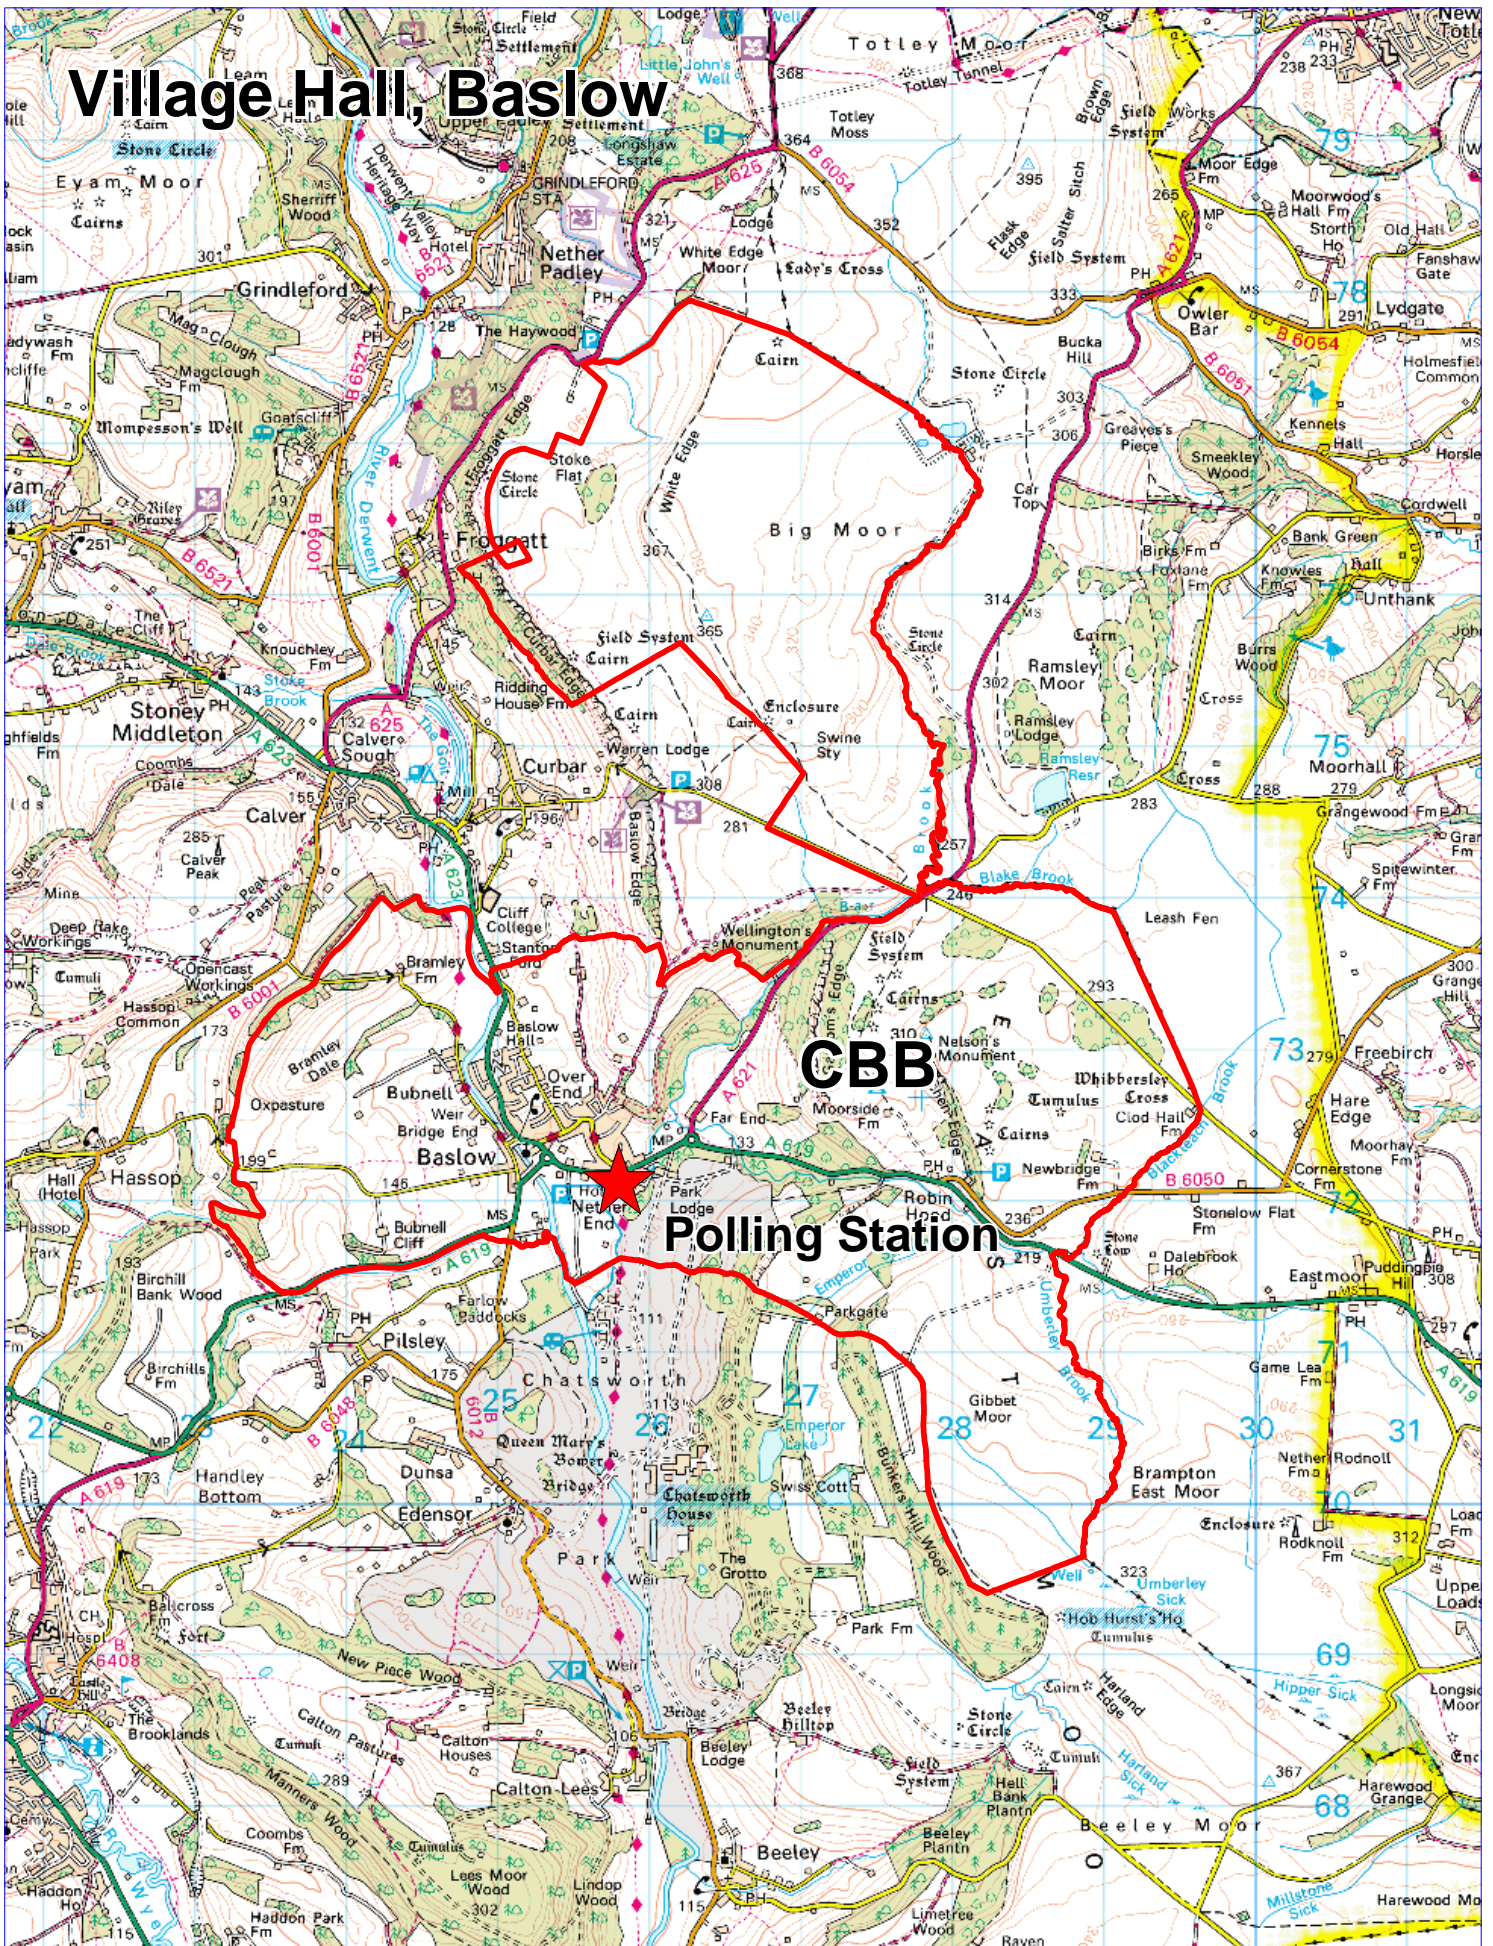

Village Hall, Baslow

© Crown Copyright and database rights (2011) Ordnance Survey (100019785)

Derbyshire Dales District Council, Town Hall, Bank Road,
Matlock, Derbyshire, DE4 3NN.
Telephone: (01629) 761100.

Scale 1: 50,000
09/08/2011

WWW.DERBYSHIREDALES.GOV.UK