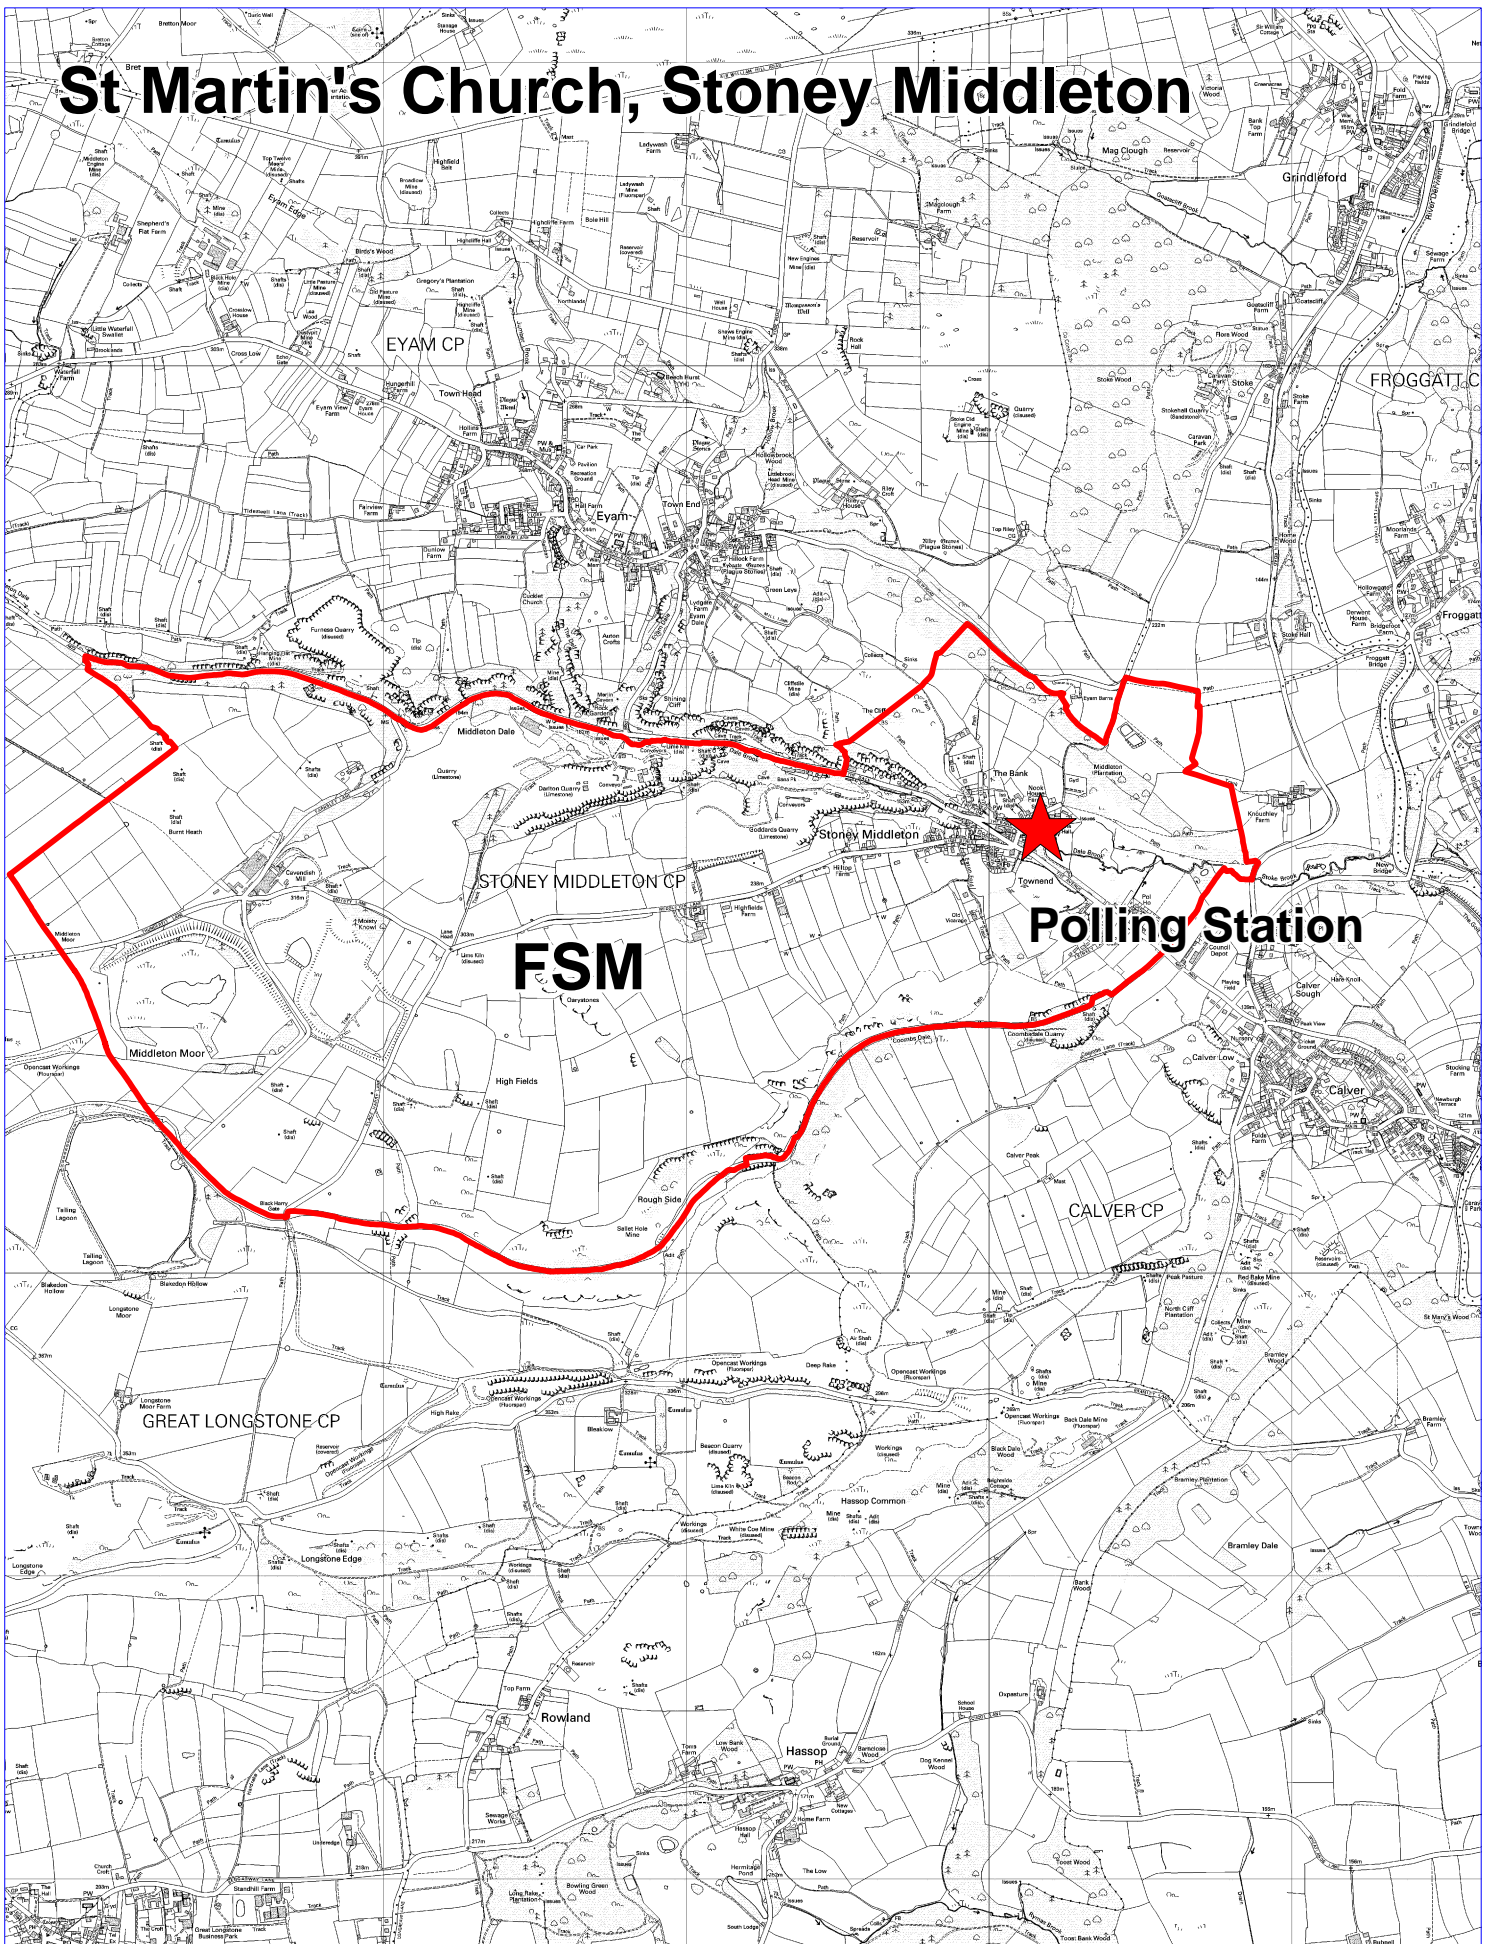

# St Martin's Church, Stoney Middleton

© Crown Copyright and database rights (2011) Ordnance Survey (100019785)

Derbyshire Dales District Council, Town Hall, Bank Road,  
Matlock, Derbyshire, DE4 3NN.  
Telephone: (01629) 761100.

Scale 1: 25,000  
09/08/2011

[WWW.DERBYSHIREDALES.GOV.UK](http://WWW.DERBYSHIREDALES.GOV.UK)