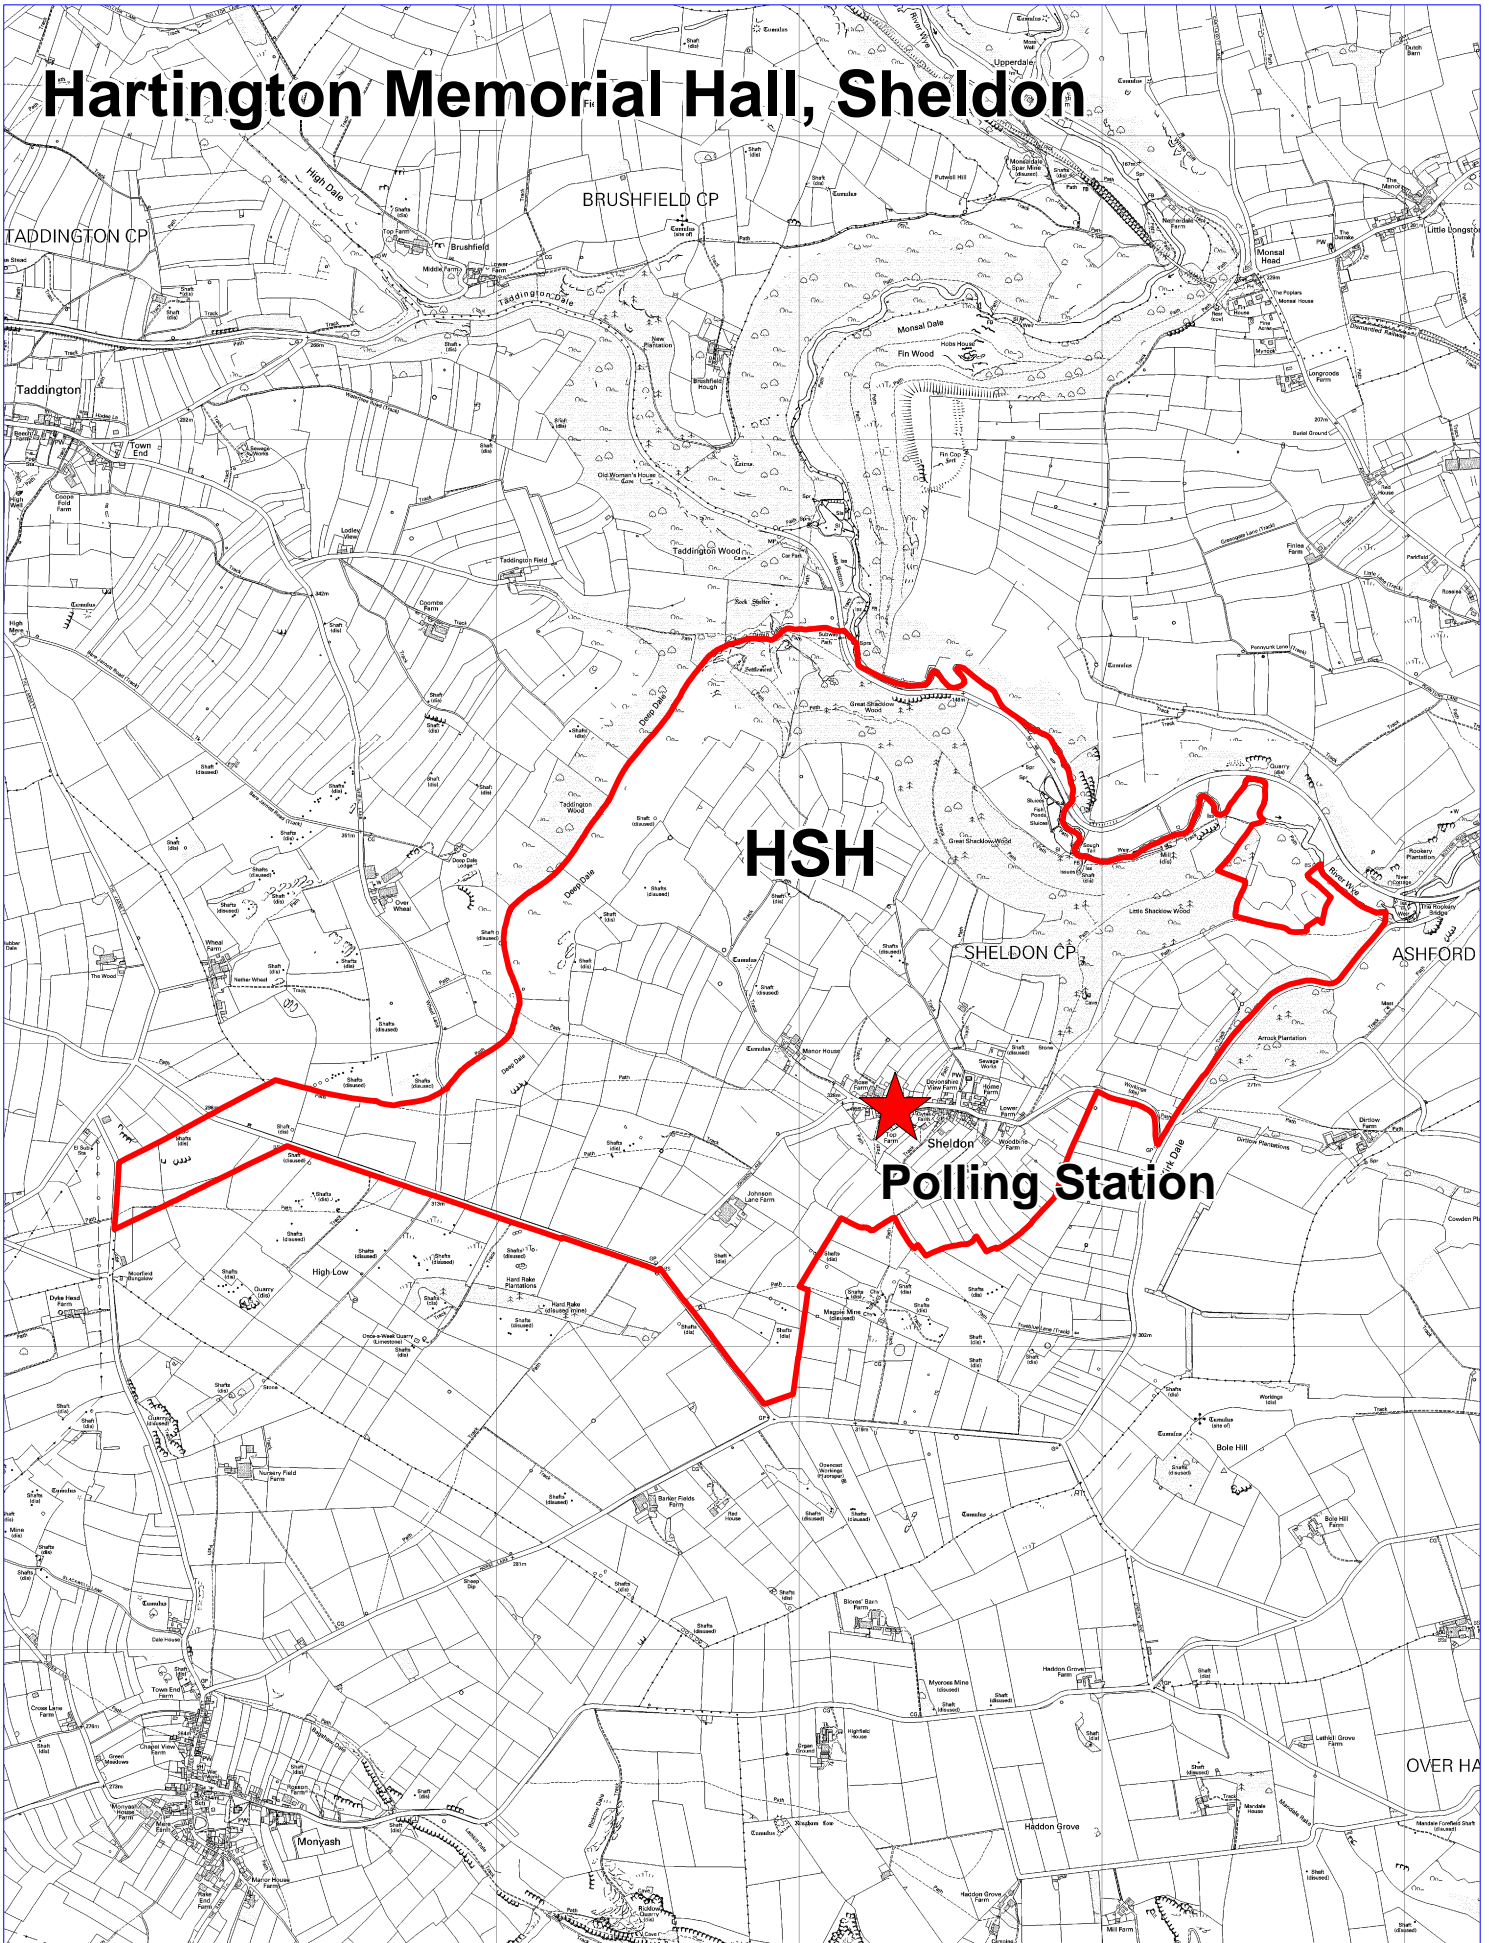

Hartington Memorial Hall, Sheldon

© Crown Copyright and database rights (2011) Ordnance Survey (100019785)

Derbyshire Dales District Council, Town Hall, Bank Road,
Matlock, Derbyshire, DE4 3NN.
Telephone: (01629) 761100.