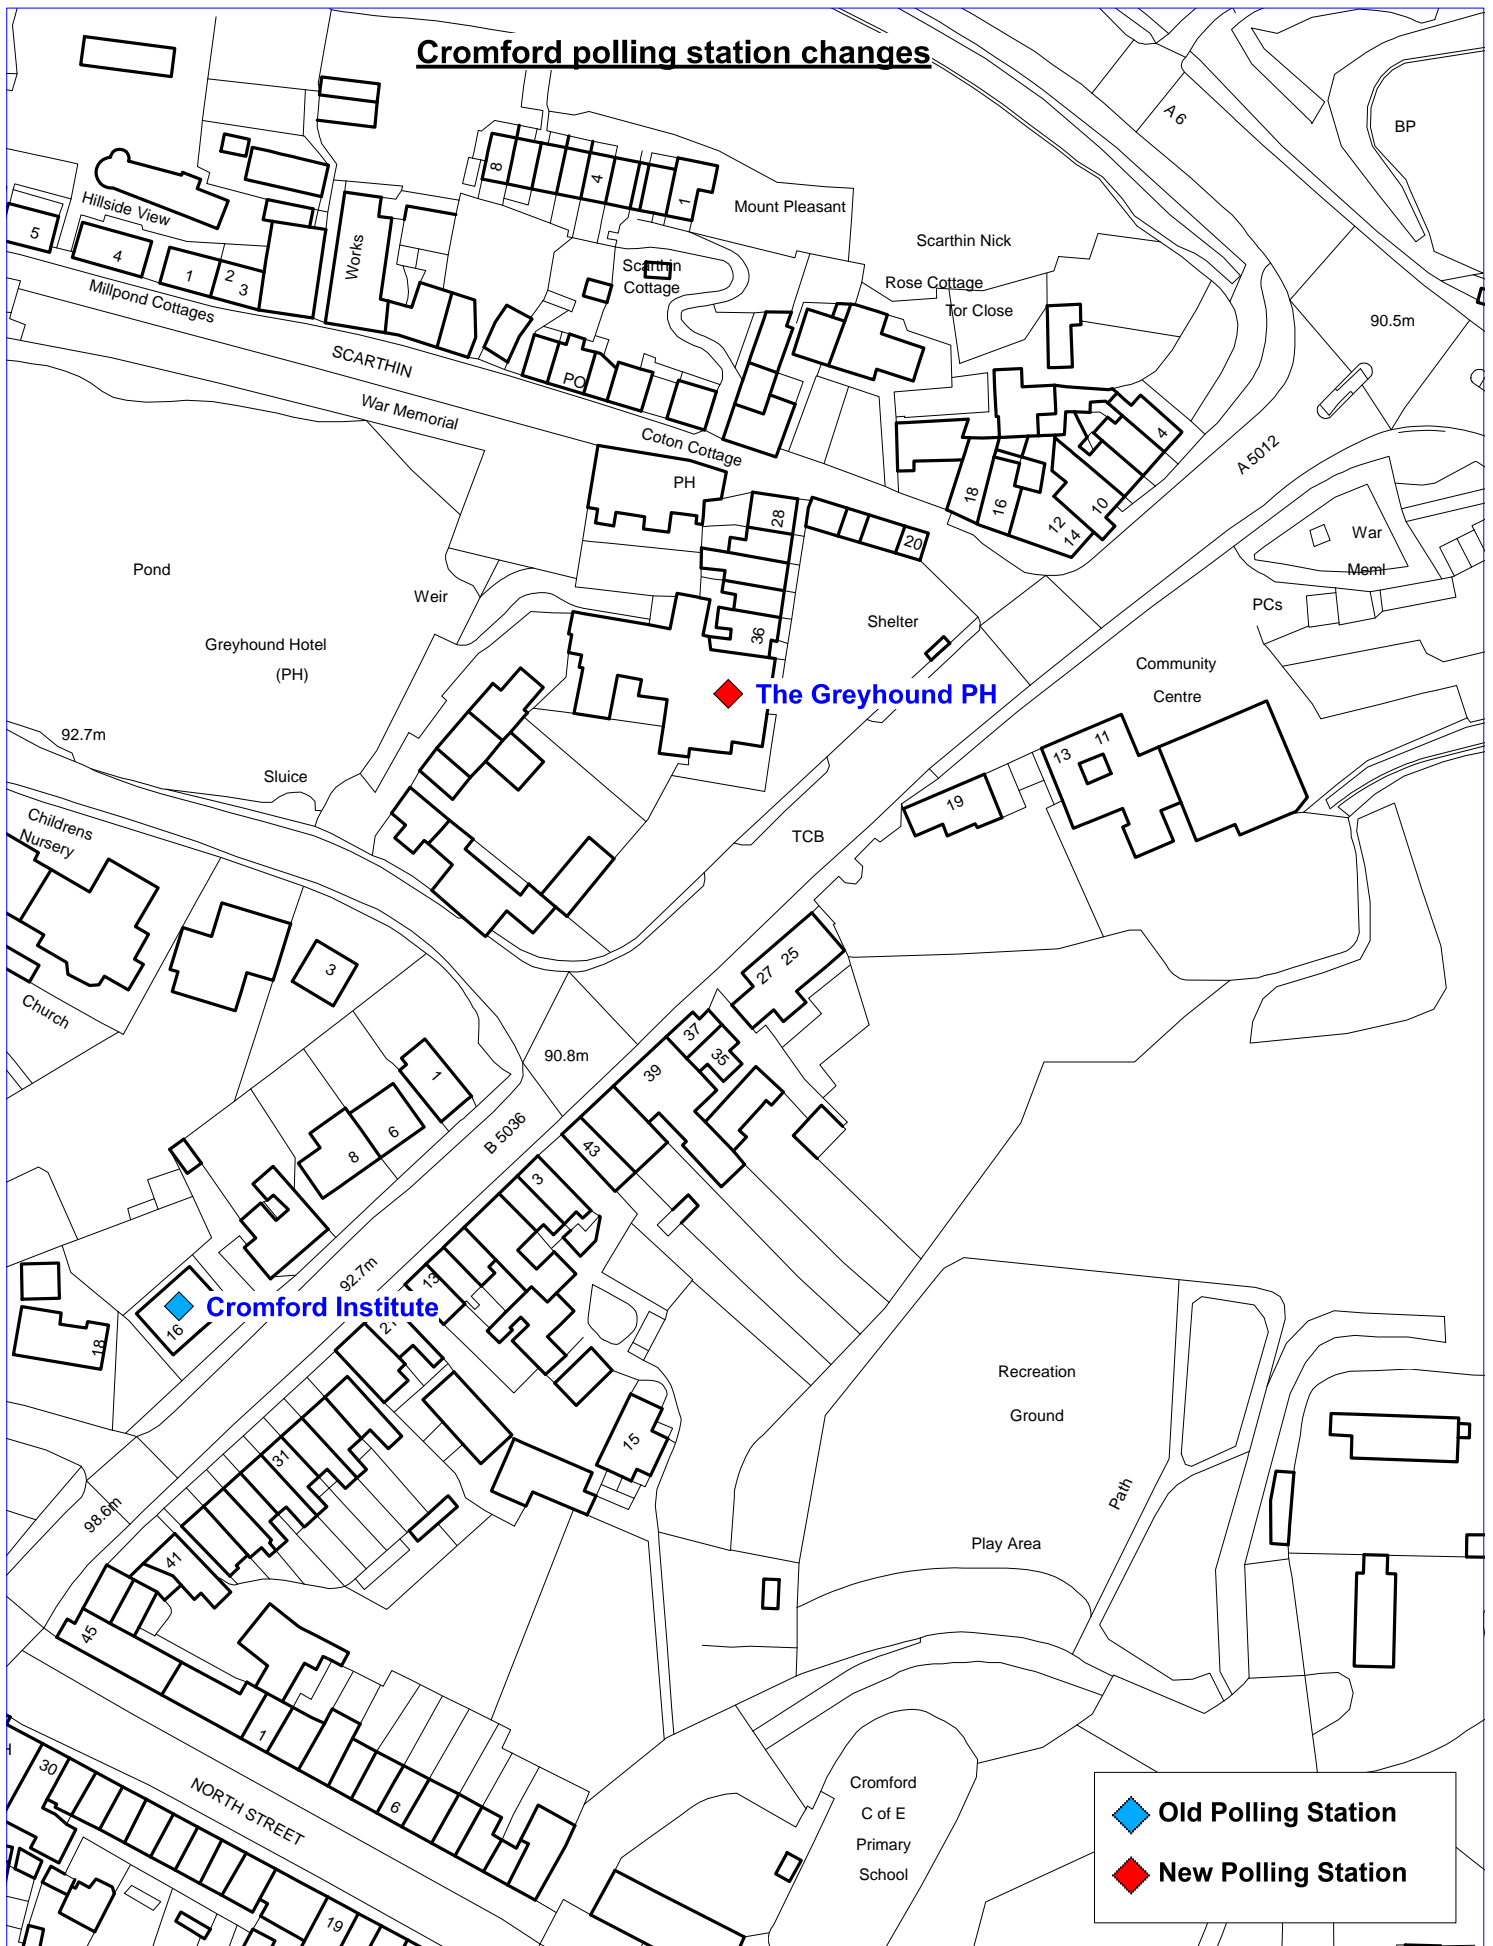

Cromford polling station changes

© Crown Copyright and database rights (2020) Ordnance Survey (100019785)

Derbyshire Dales District Council, Town Hall, Bank Road,
 Matlock, Derbyshire, DE4 3NN.
 Telephone: (01629) 761100.