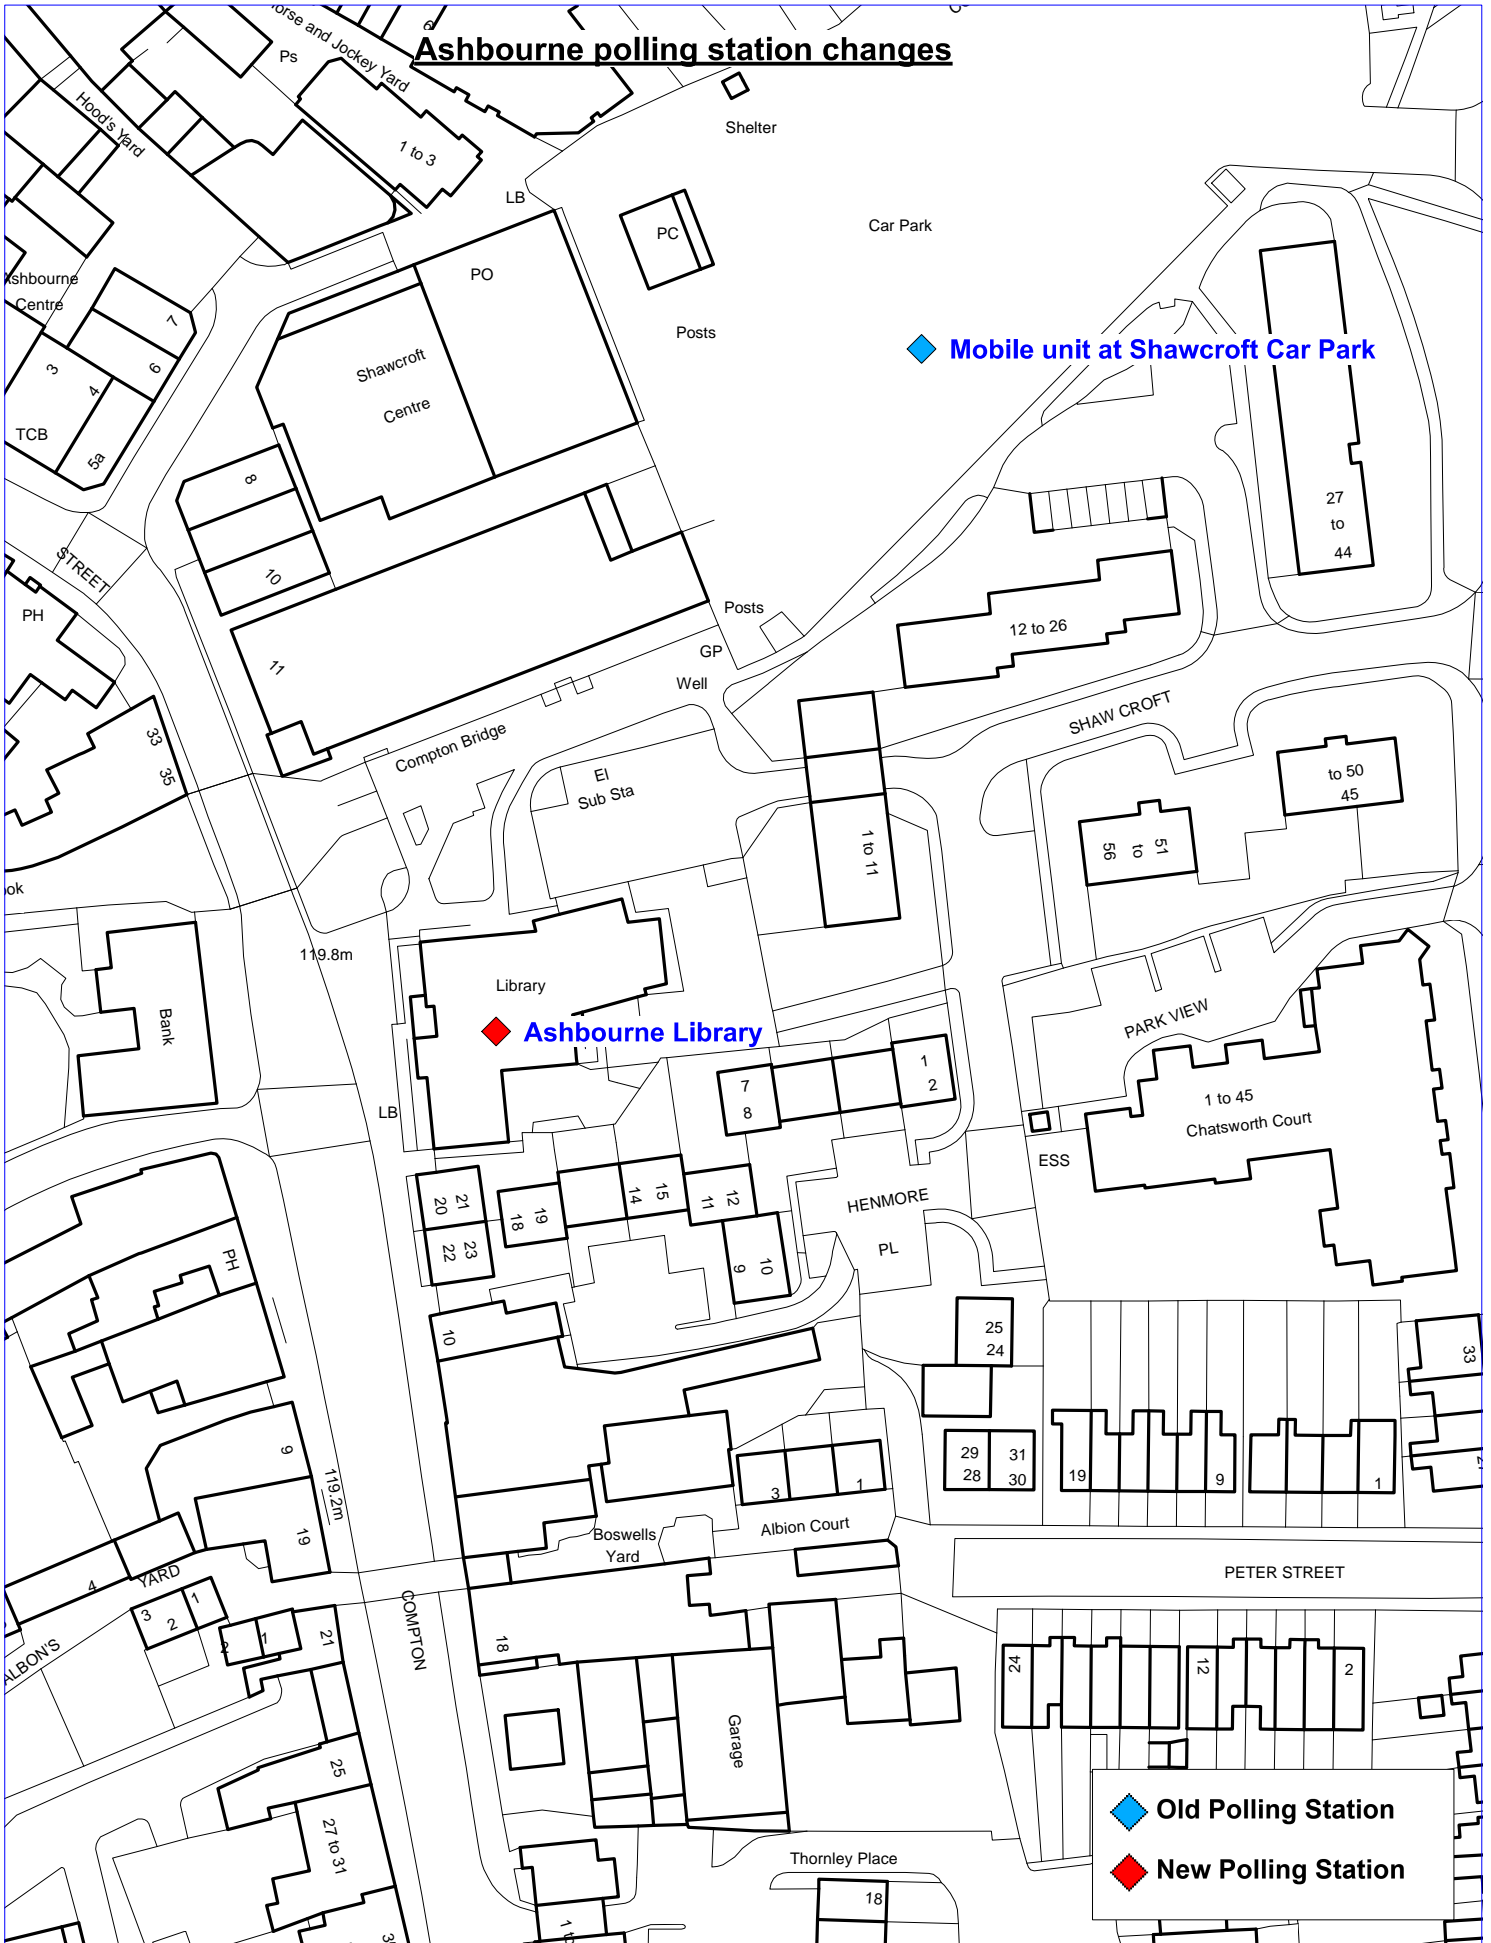

Ashbourne polling station changes

© Crown Copyright and database rights (2020) Ordnance Survey (100019785)

Derbyshire Dales District Council, Town Hall, Bank Road,
Matlock, Derbyshire, DE4 3NN.
Telephone: (01629) 761100.