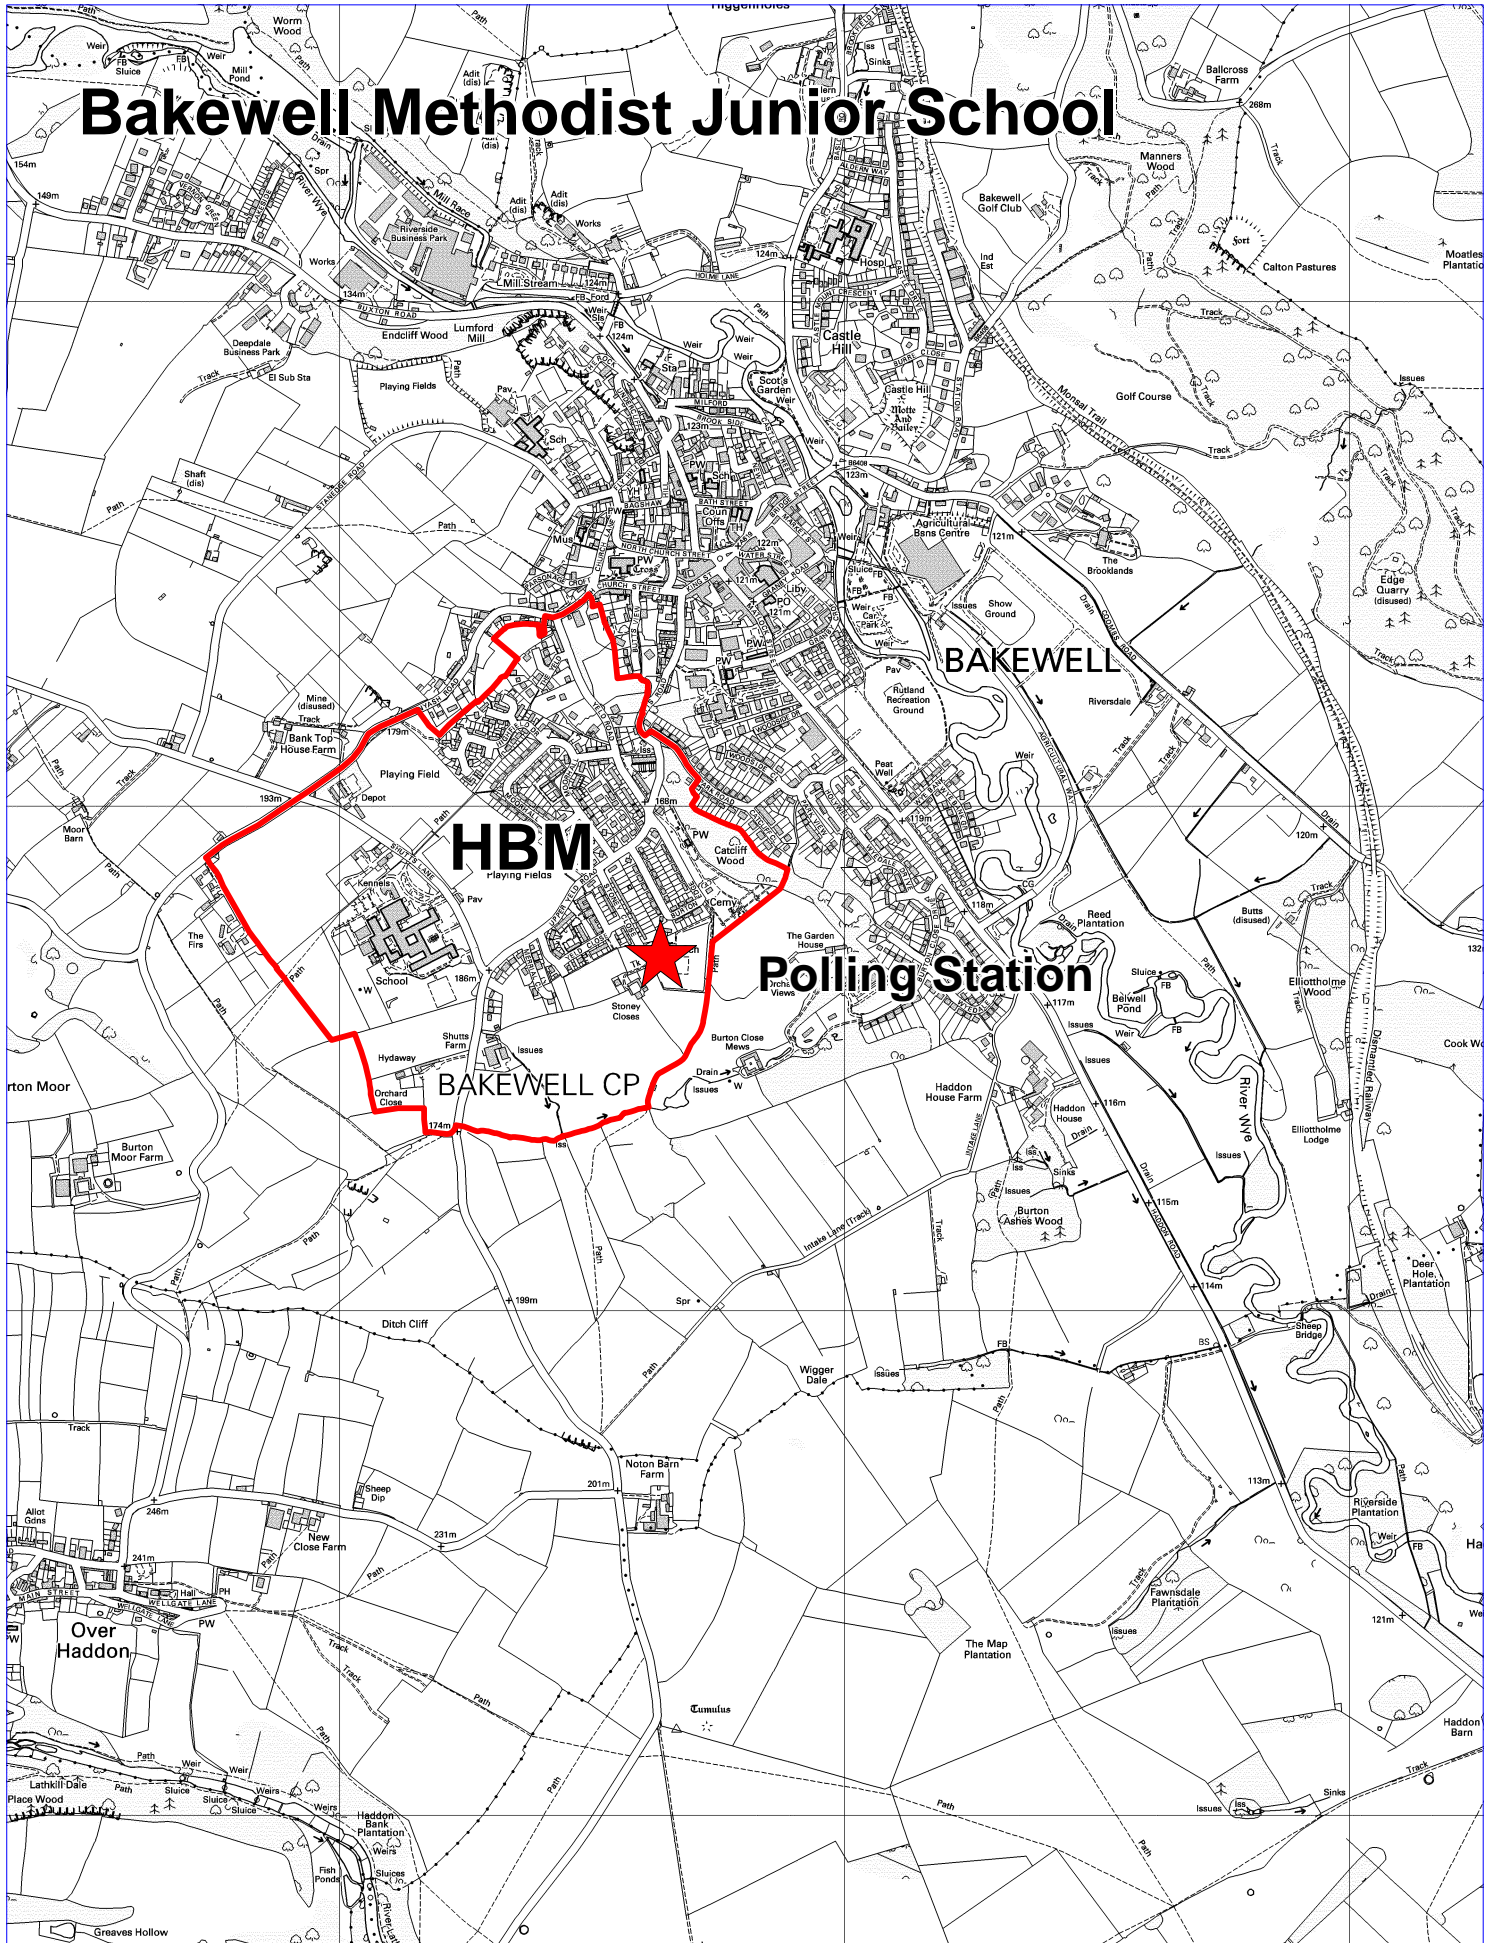

Bakewell Methodist Junior School

© Crown Copyright and database rights (2011) Ordnance Survey (100019785)

Derbyshire Dales District Council, Town Hall, Bank Road,
Matlock, Derbyshire, DE4 3NN.
Telephone: (01629) 761100.

Scale 1: 15,000
09/08/2011

WWW.DERBYSHIREDALES.GOV.UK