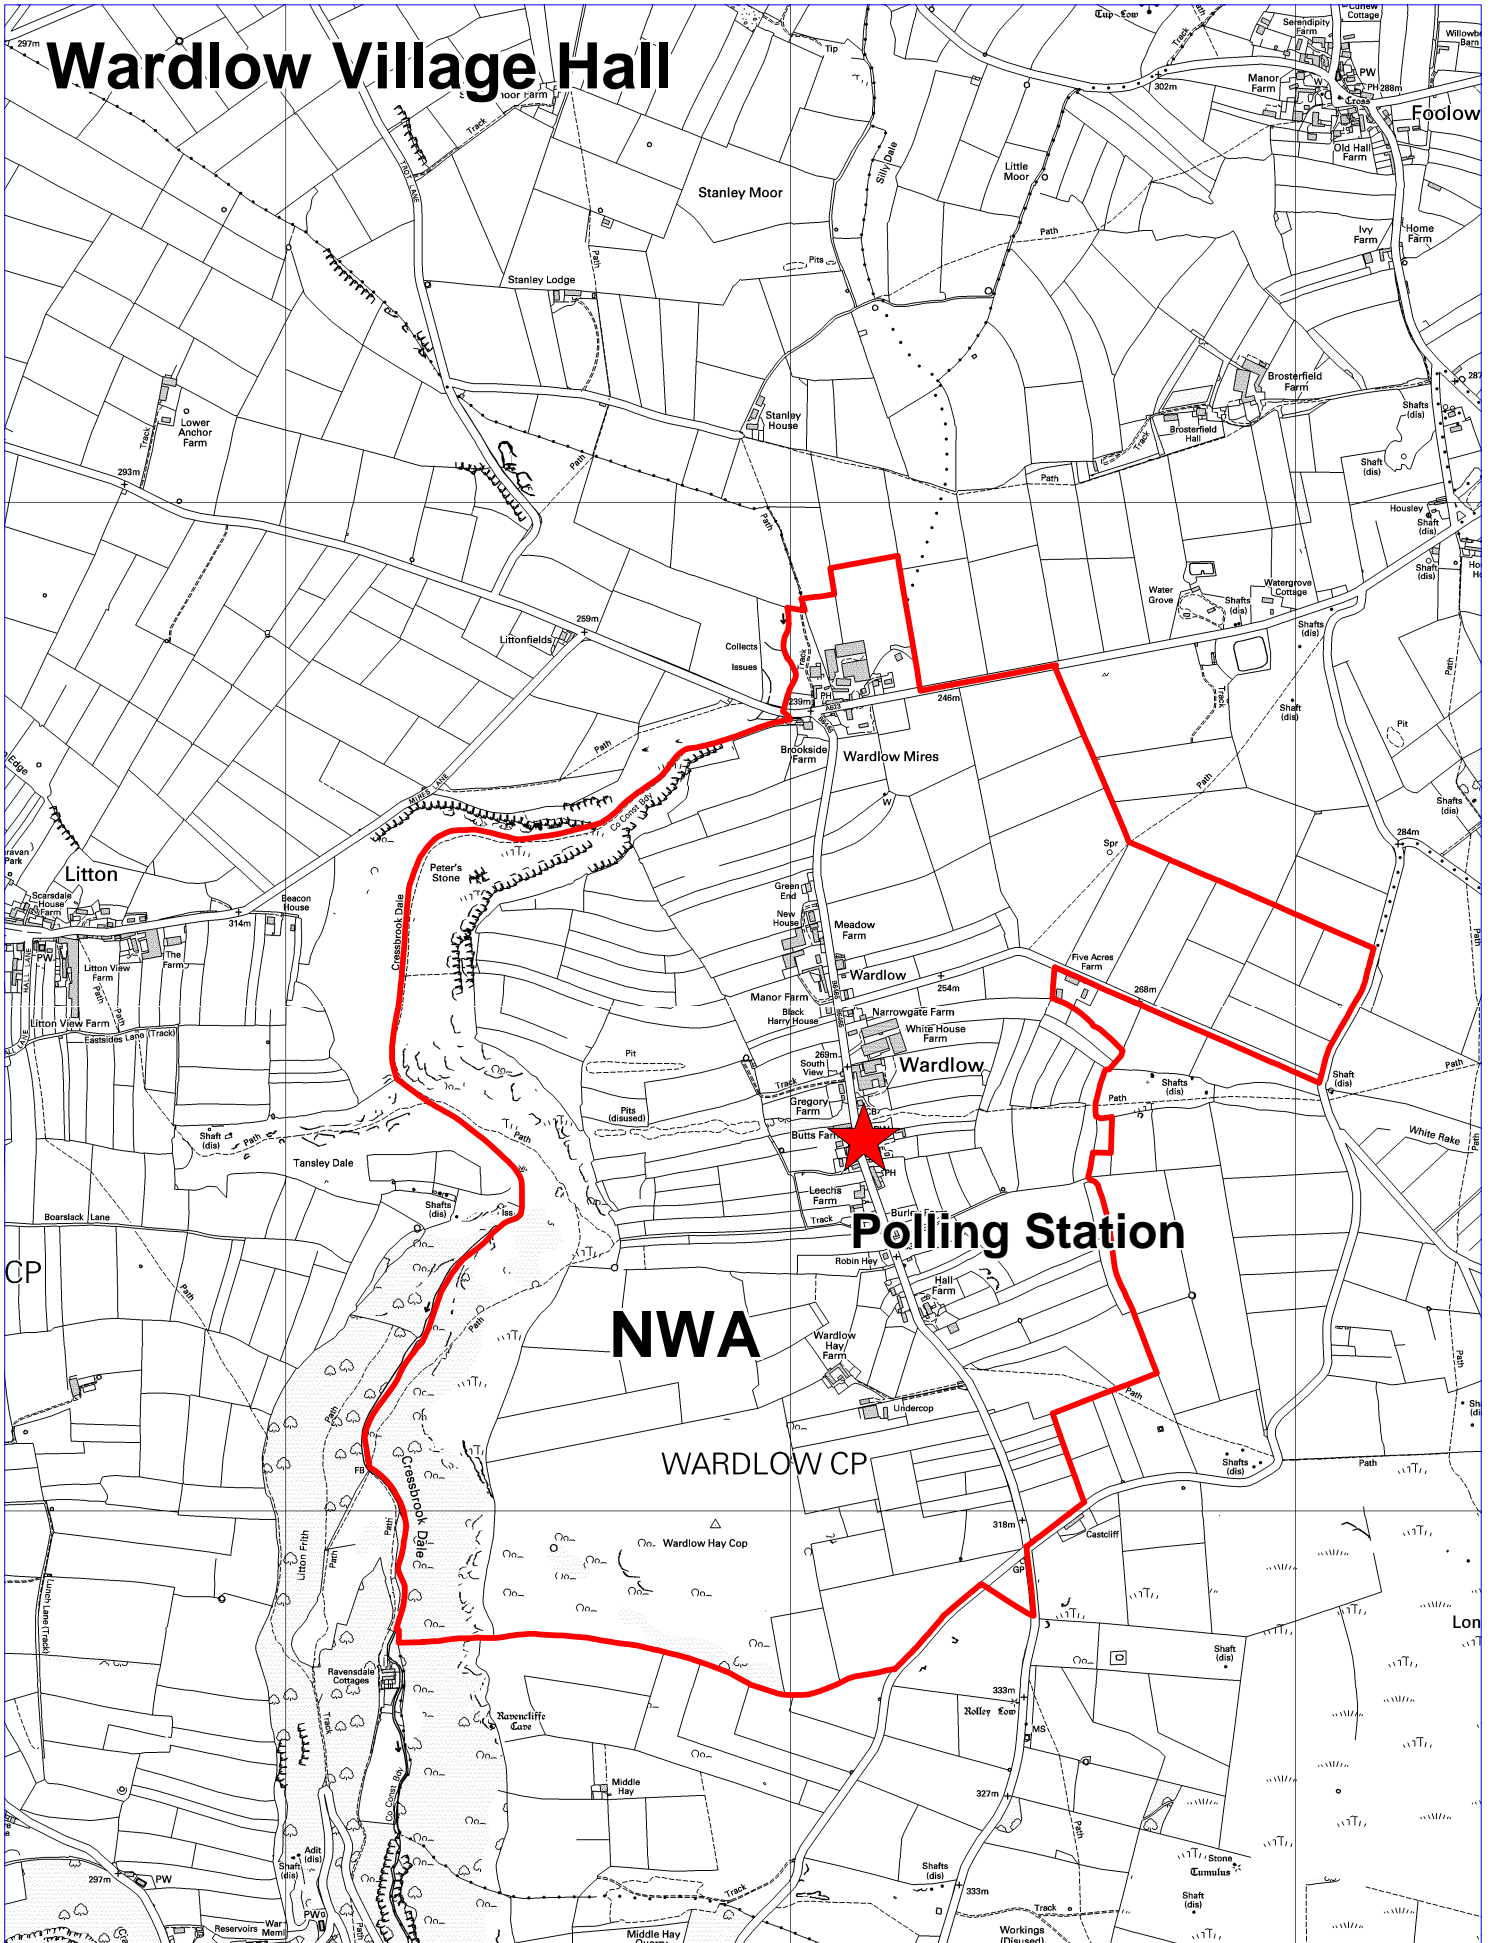

Wardlow Village Hall

© Crown Copyright and database rights (2011) Ordnance Survey (100019785)

Derbyshire Dales District Council, Town Hall, Bank Road,
Matlock, Derbyshire, DE4 3NN.
Telephone: (01629) 761100.