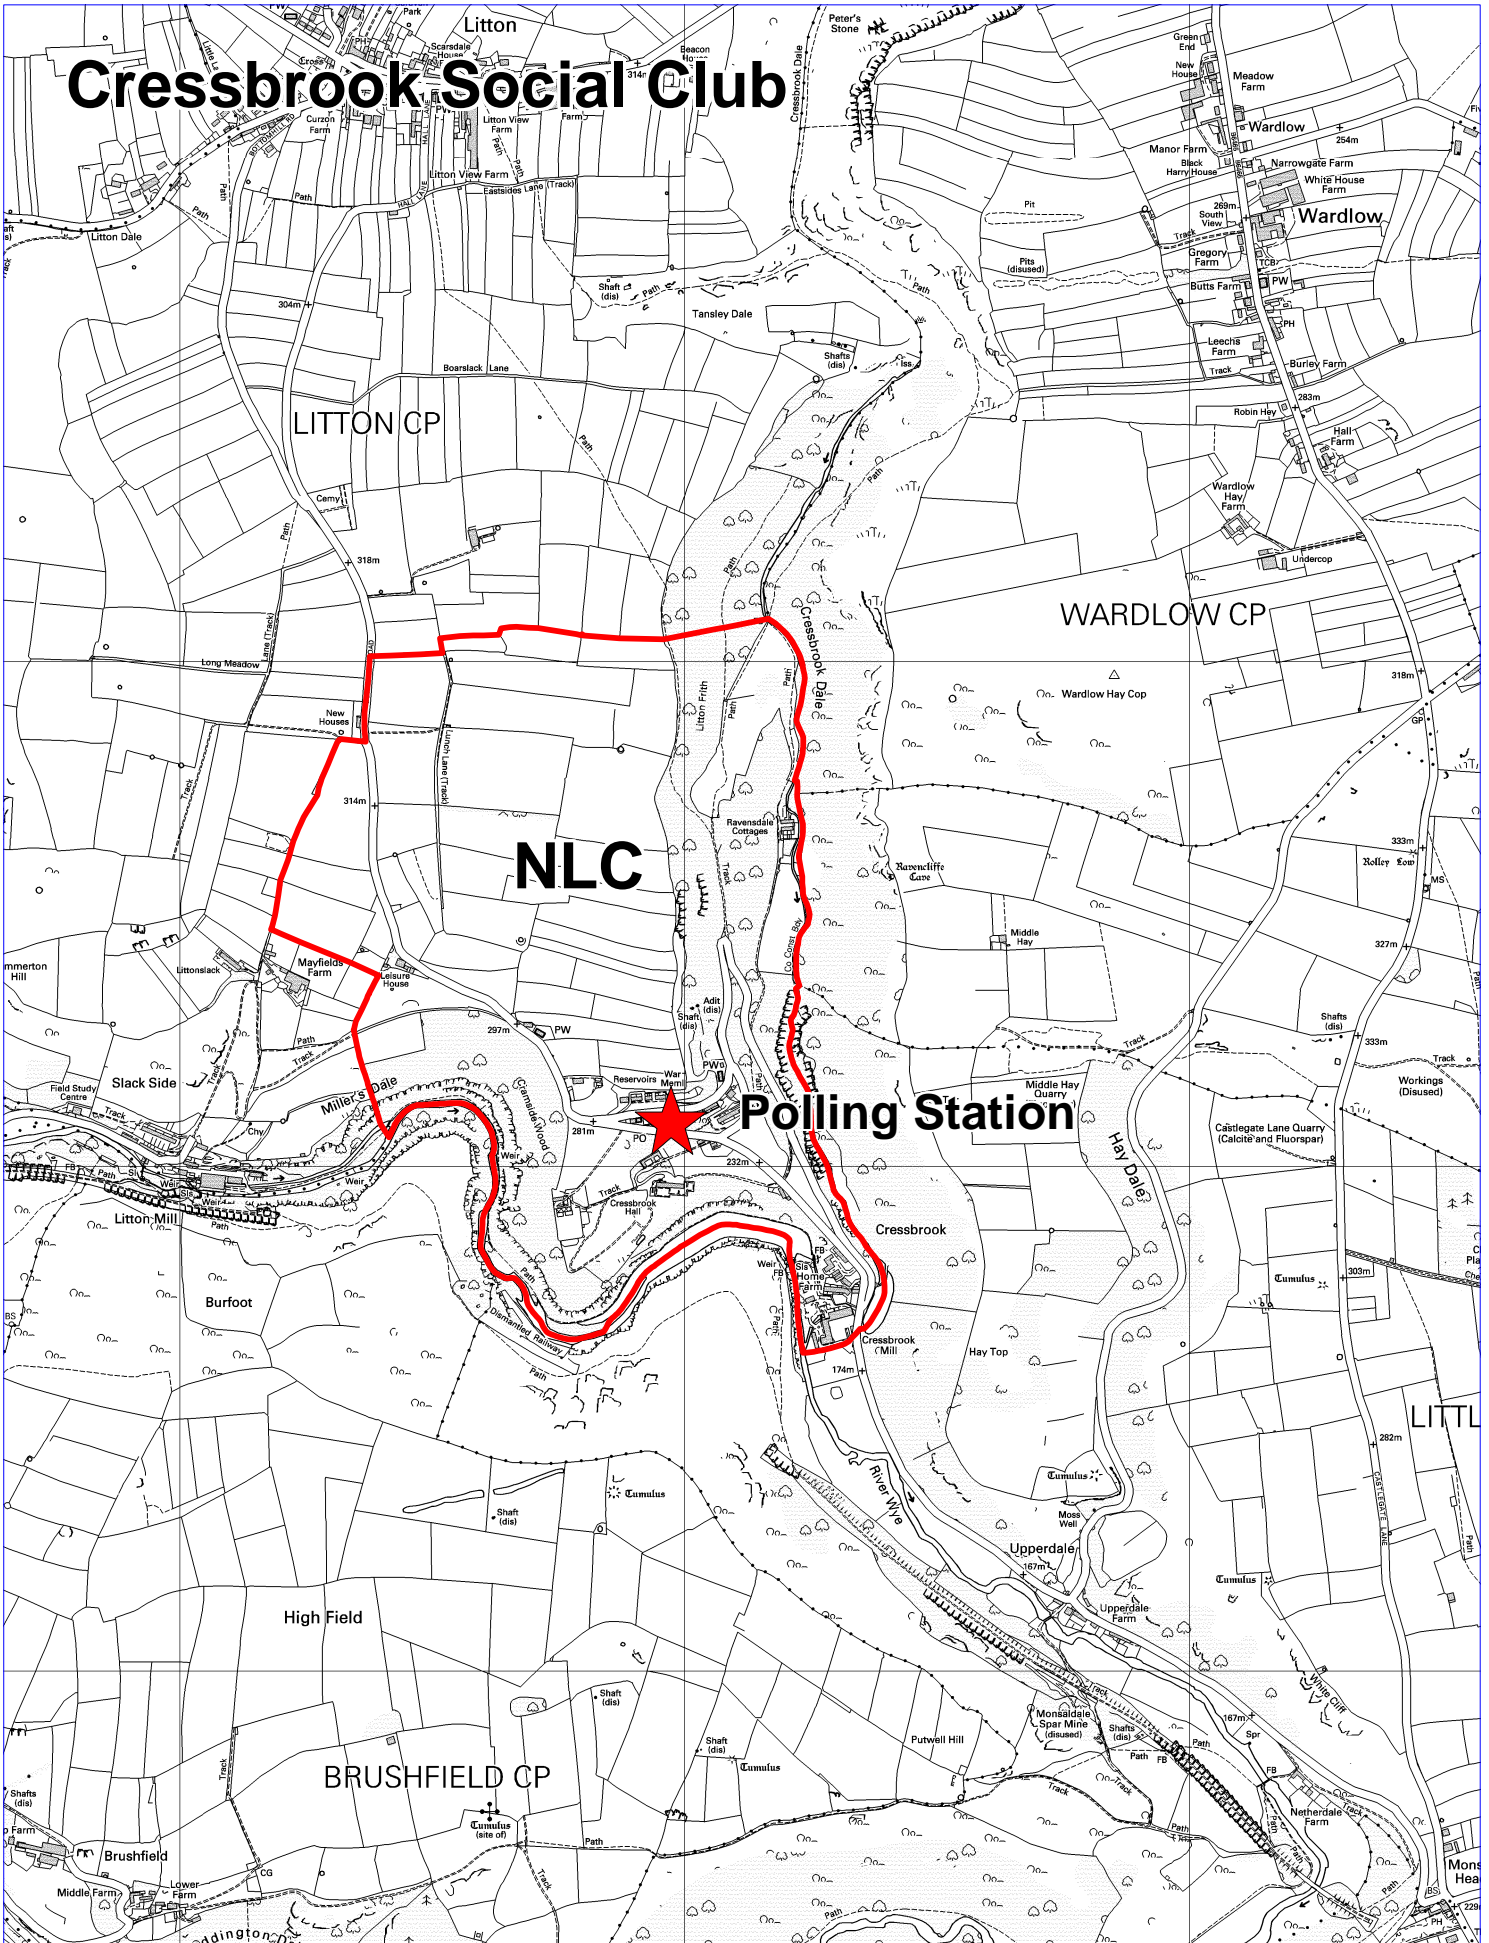

Cressbrook Social Club

© Crown Copyright and database rights (2011) Ordnance Survey (100019785)

Derbyshire Dales District Council, Town Hall, Bank Road,
Matlock, Derbyshire, DE4 3NN.
Telephone: (01629) 761100.

Scale 1: 15,000
04/08/2011

WWW.DERBYSHIREDALES.GOV.UK