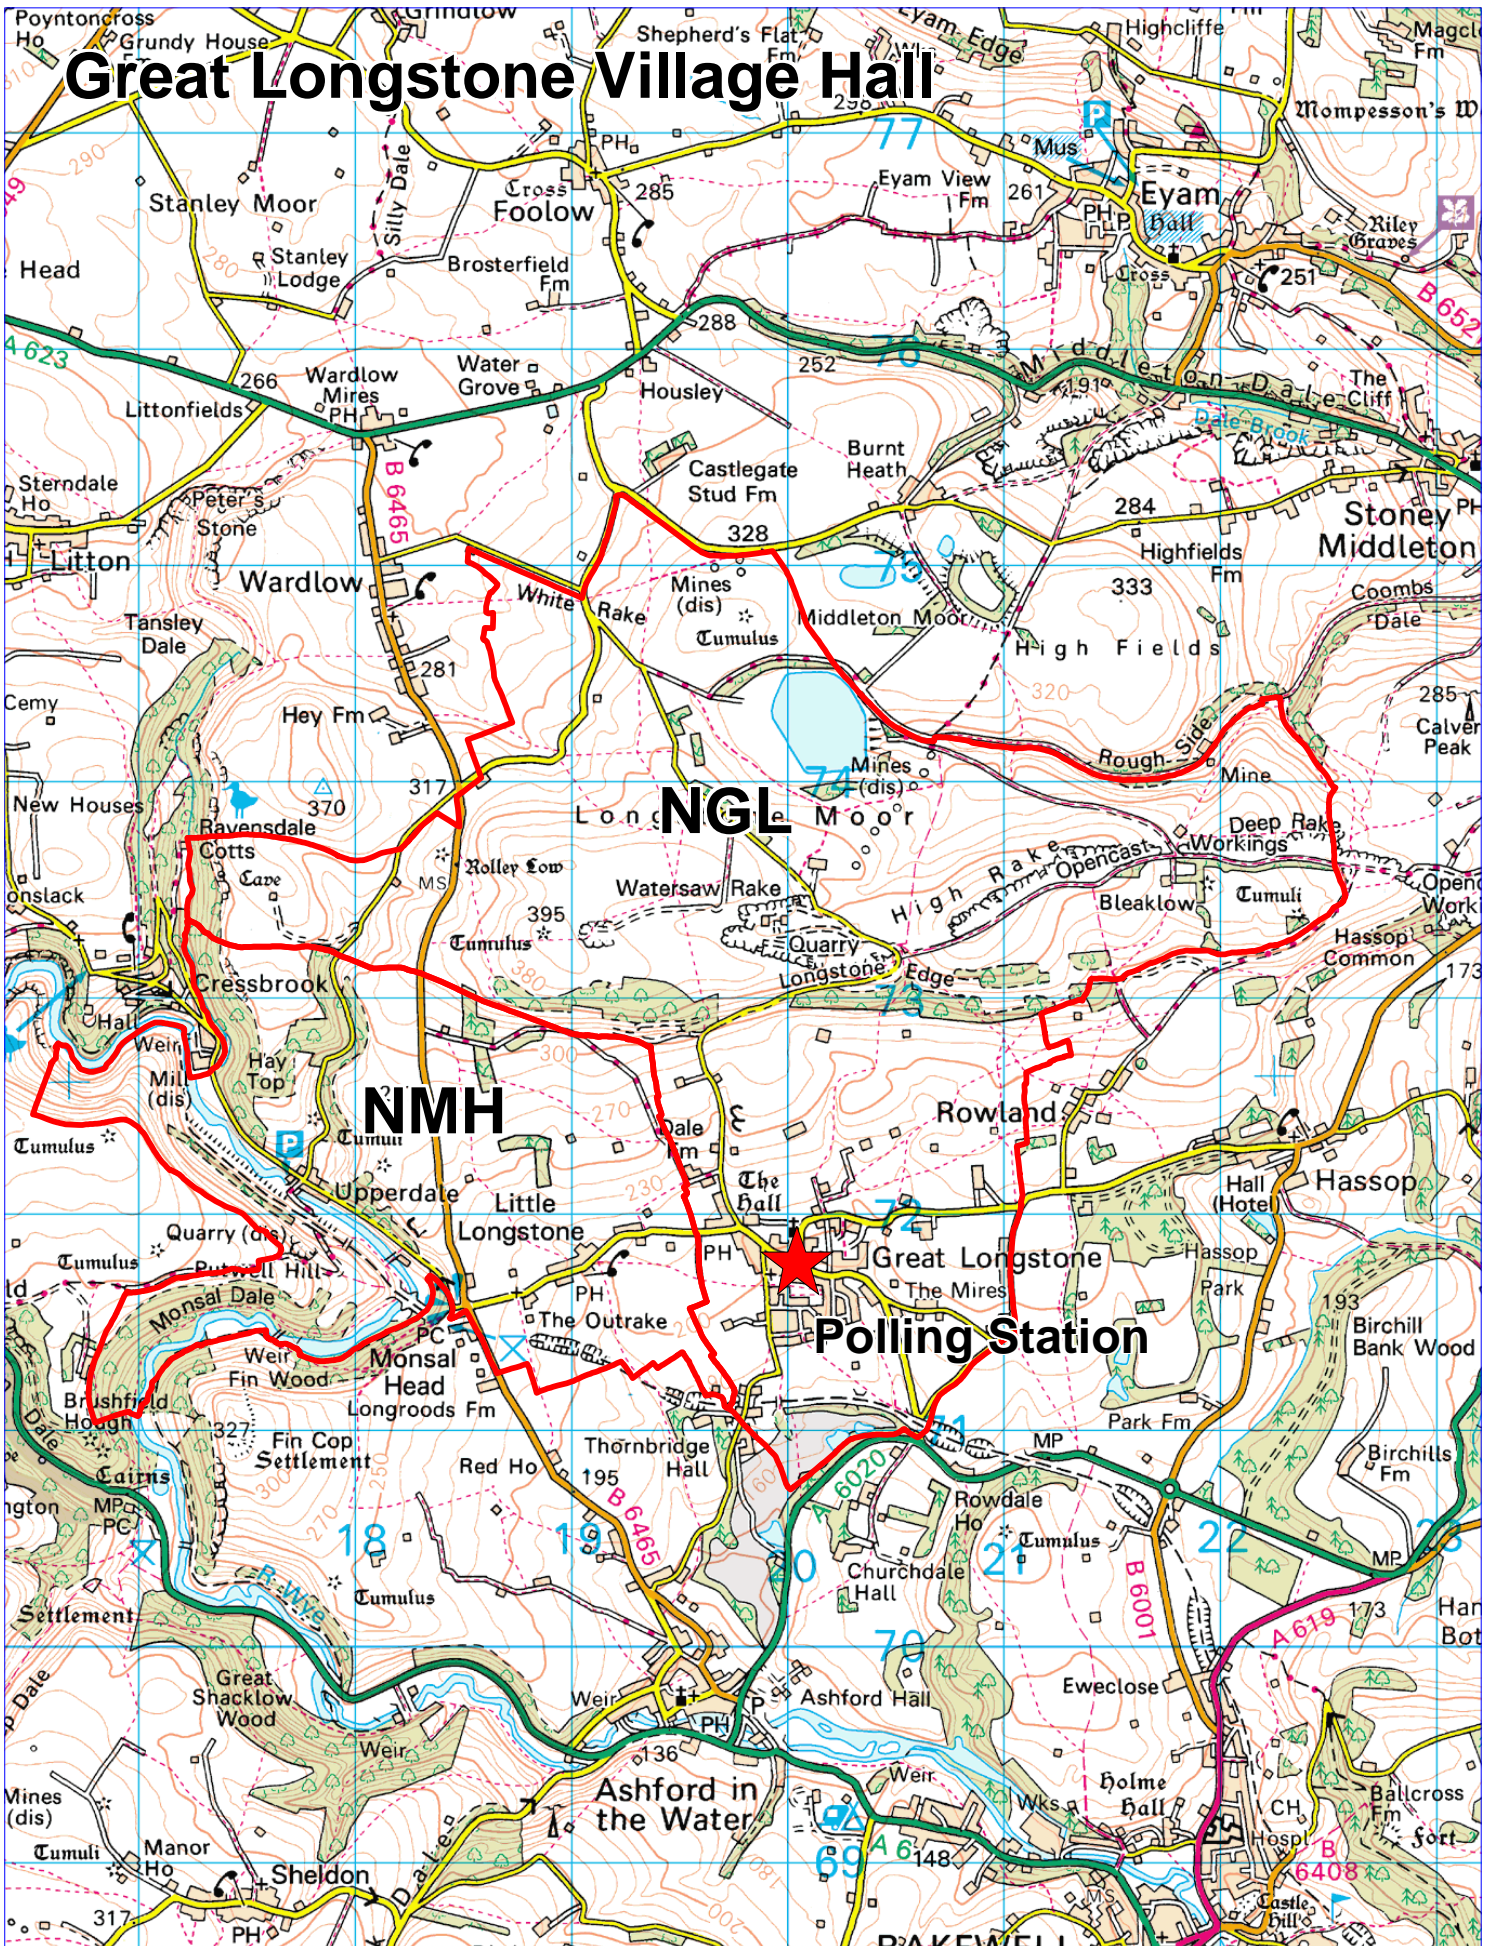

# Great Longstone Village Hall

© Crown Copyright and database rights (2011) Ordnance Survey (100019785)

Derbyshire Dales District Council, Town Hall, Bank Road,  
Matlock, Derbyshire, DE4 3NN.  
Telephone: (01629) 761100.

Scale 1: 35,000  
04/08/2011

[WWW.DERBYSHIREDALES.GOV.UK](http://WWW.DERBYSHIREDALES.GOV.UK)