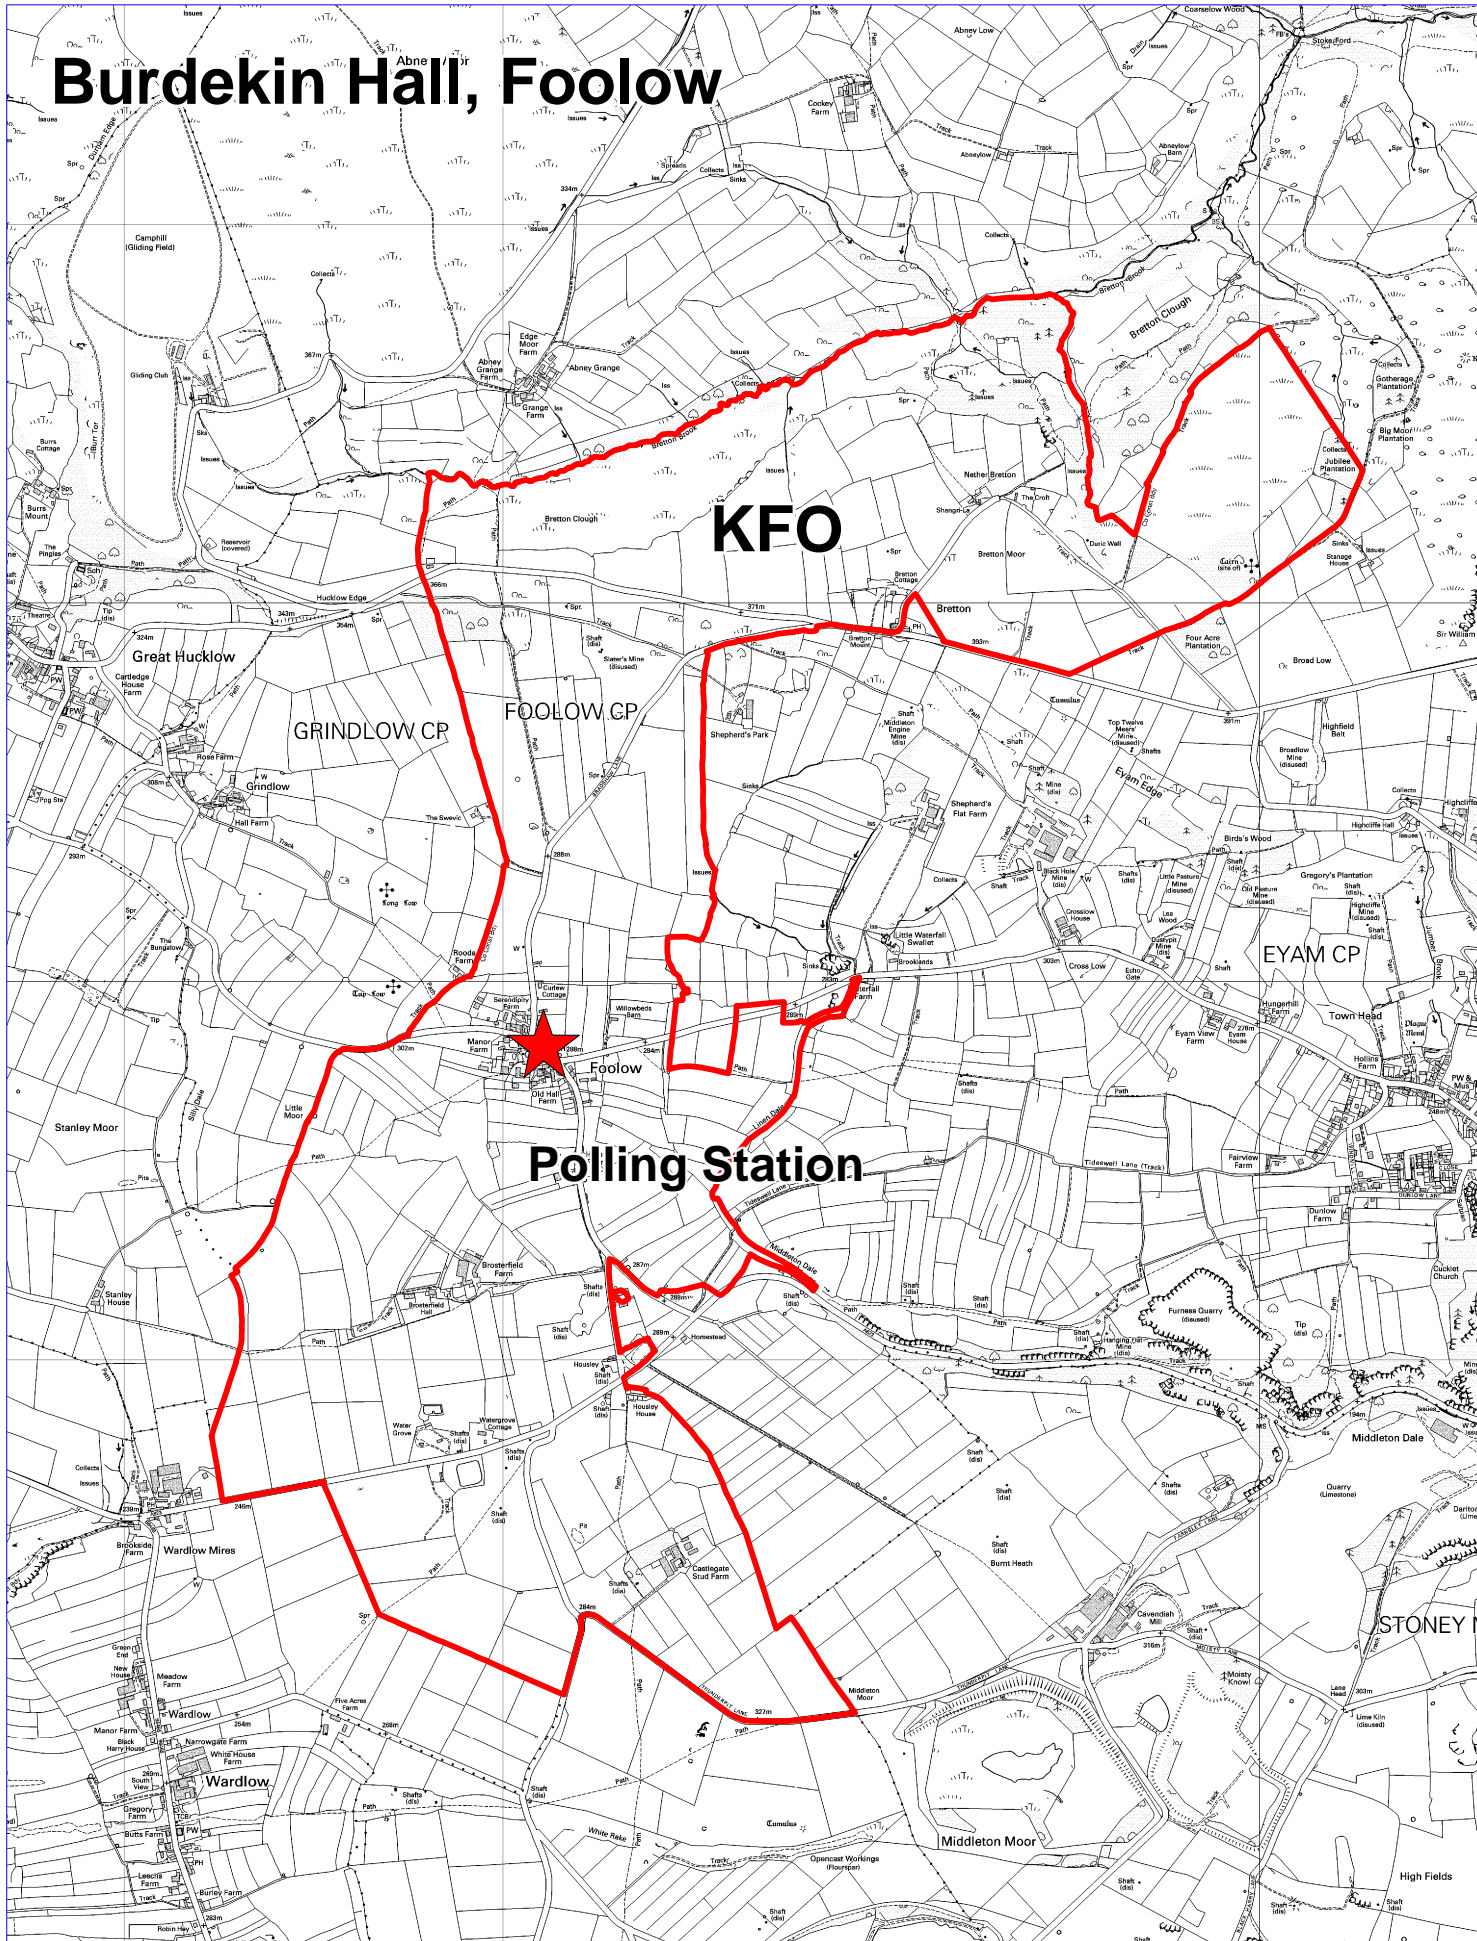

Burdekin Hall, Foolow

© Crown Copyright and database rights (2011) Ordnance Survey (100019785)

Derbyshire Dales District Council, Town Hall, Bank Road,
Matlock, Derbyshire, DE4 3NN.
Telephone: (01629) 761100.

Scale 1: 20,000
04/08/2011

WWW.DERBYSHIREDALES.GOV.UK