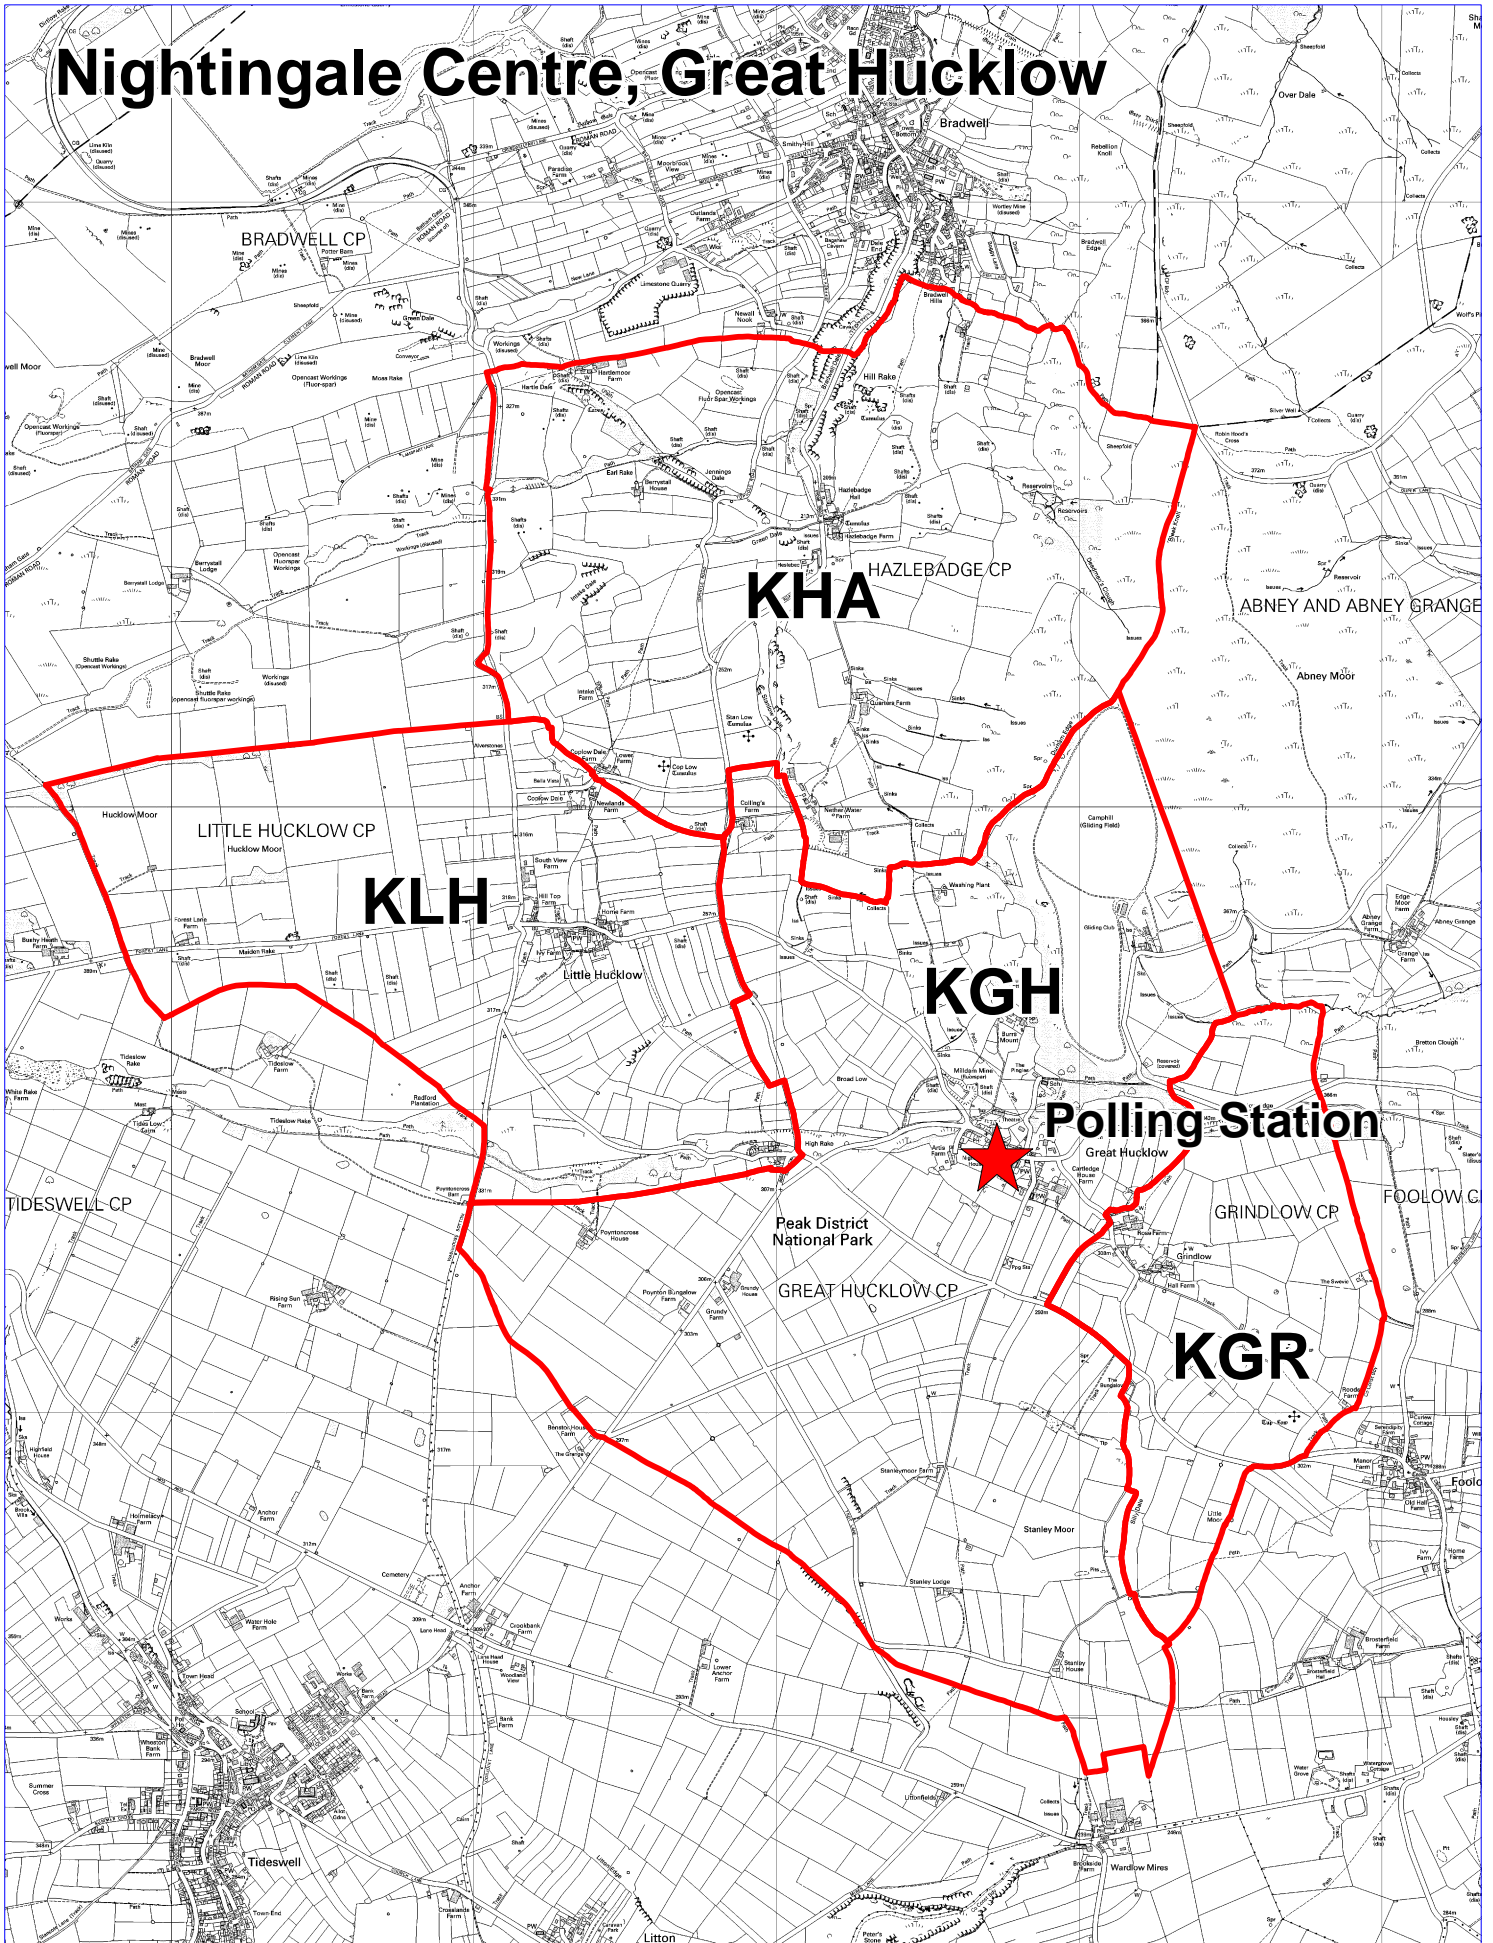

# Nightingale Centre, Great Hucklow

© Crown Copyright and database rights (2011) Ordnance Survey (100019785)

Derbyshire Dales District Council, Town Hall, Bank Road,  
Matlock, Derbyshire, DE4 3NN.  
Telephone: (01629) 761100.