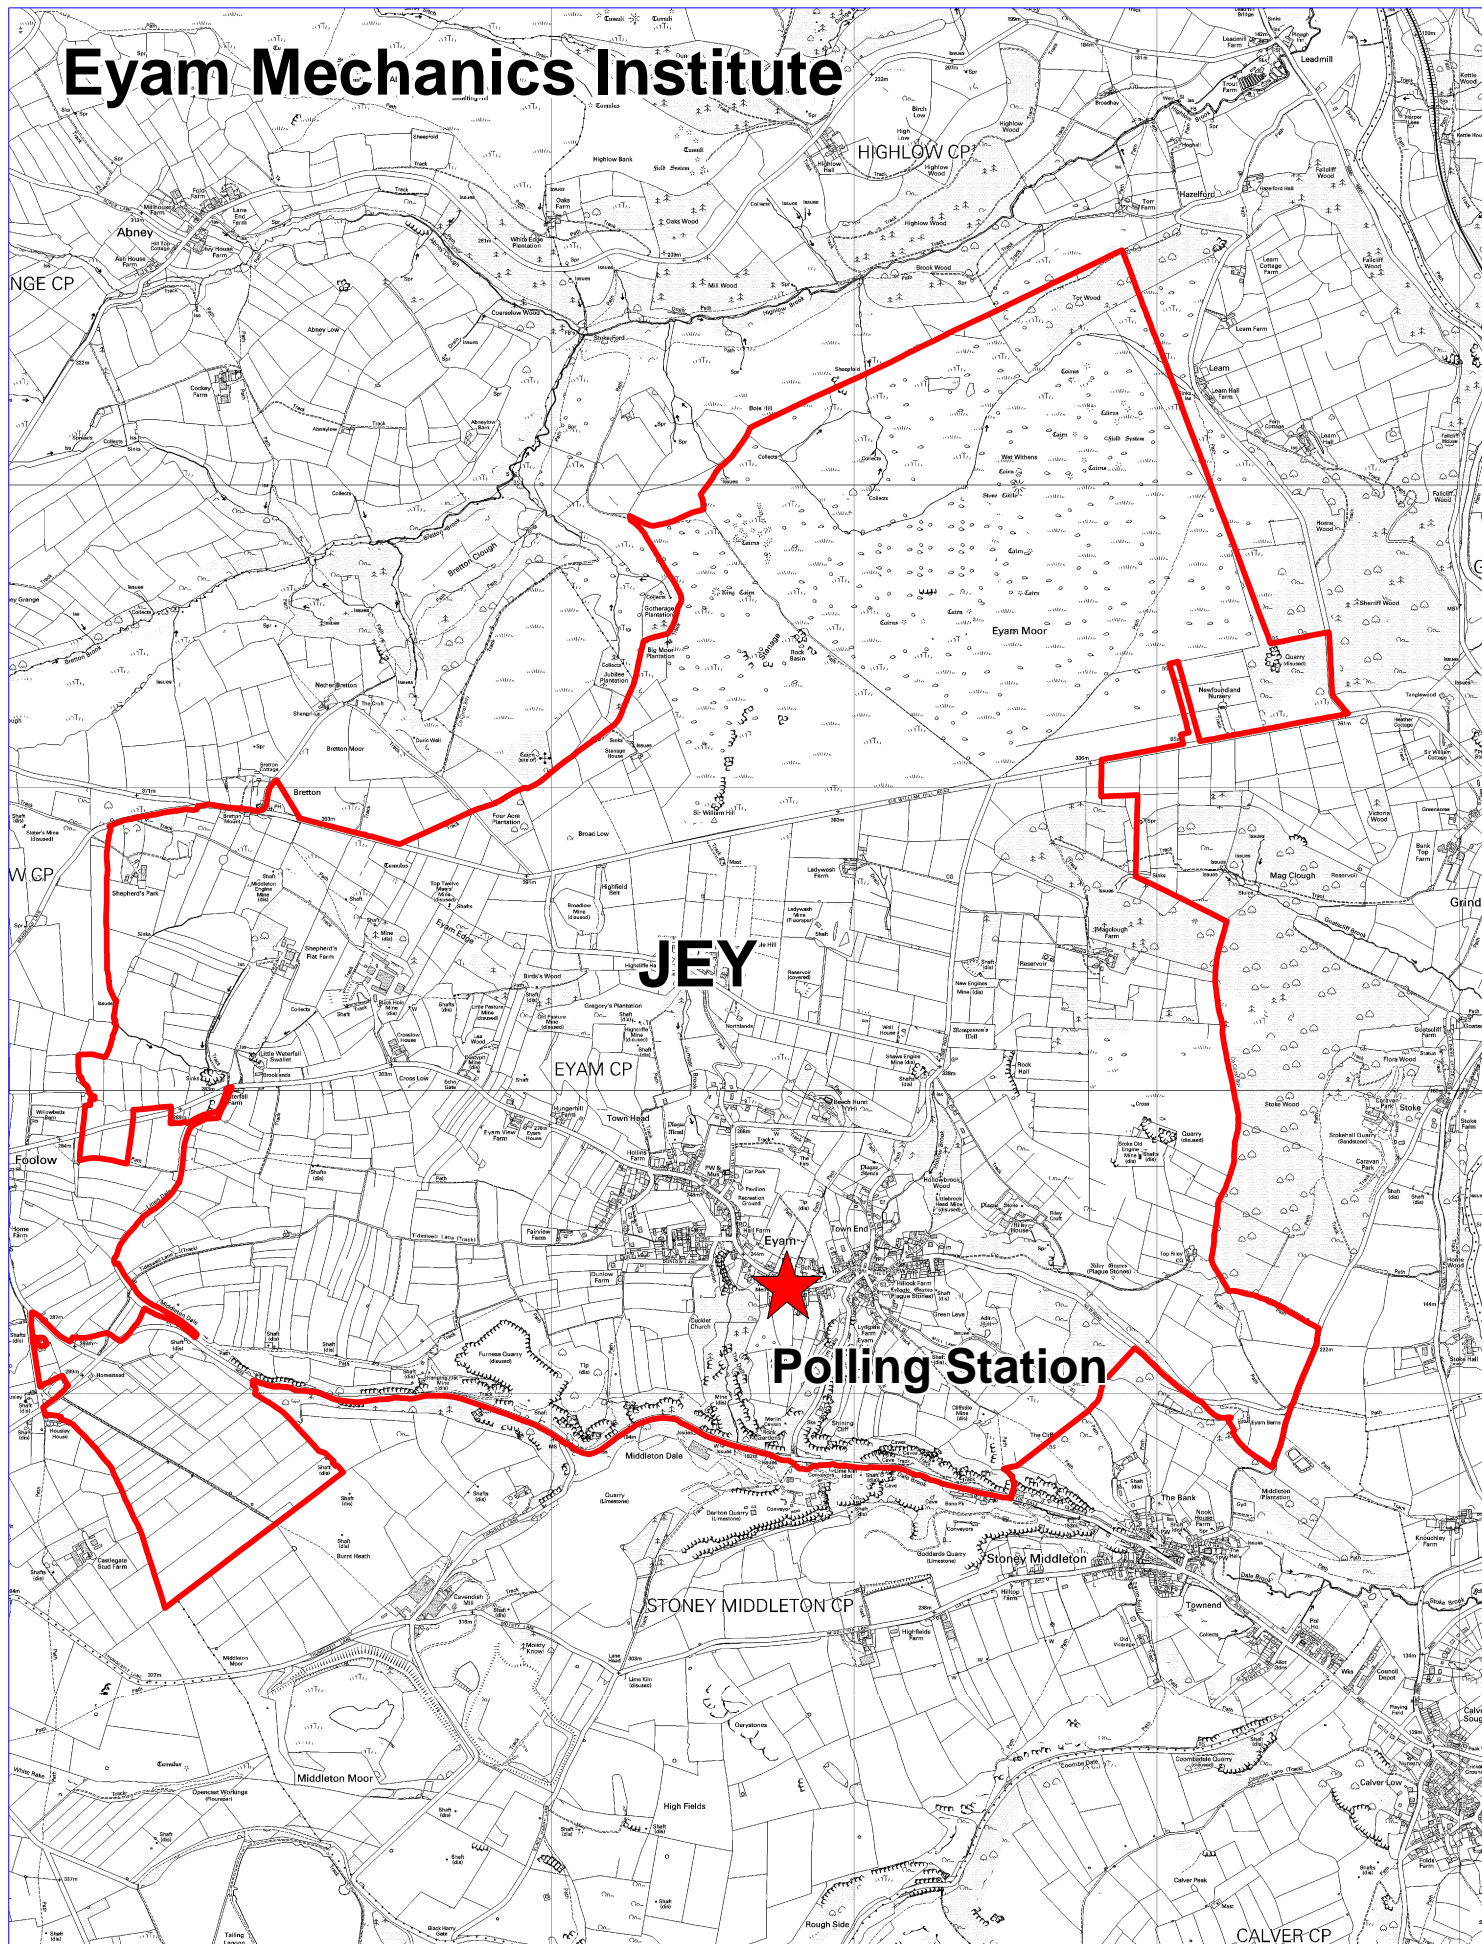

Eyam Mechanics Institute

© Crown Copyright and database rights (2011) Ordnance Survey (100019785)

Derbyshire Dales District Council, Town Hall, Bank Road,
Matlock, Derbyshire, DE4 3NN.
Telephone: (01629) 761100.

Scale 1: 25,000
04/08/2011

WWW.DERBYSHIREDALES.GOV.UK